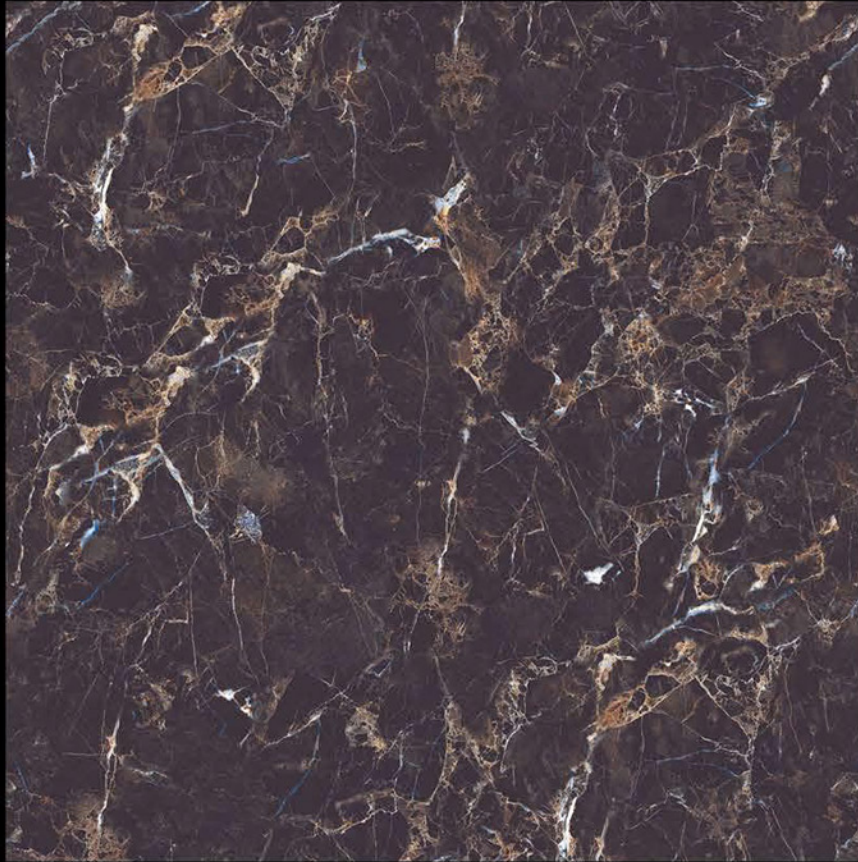

HIGH GLOSSY

FRISSON_BROWN