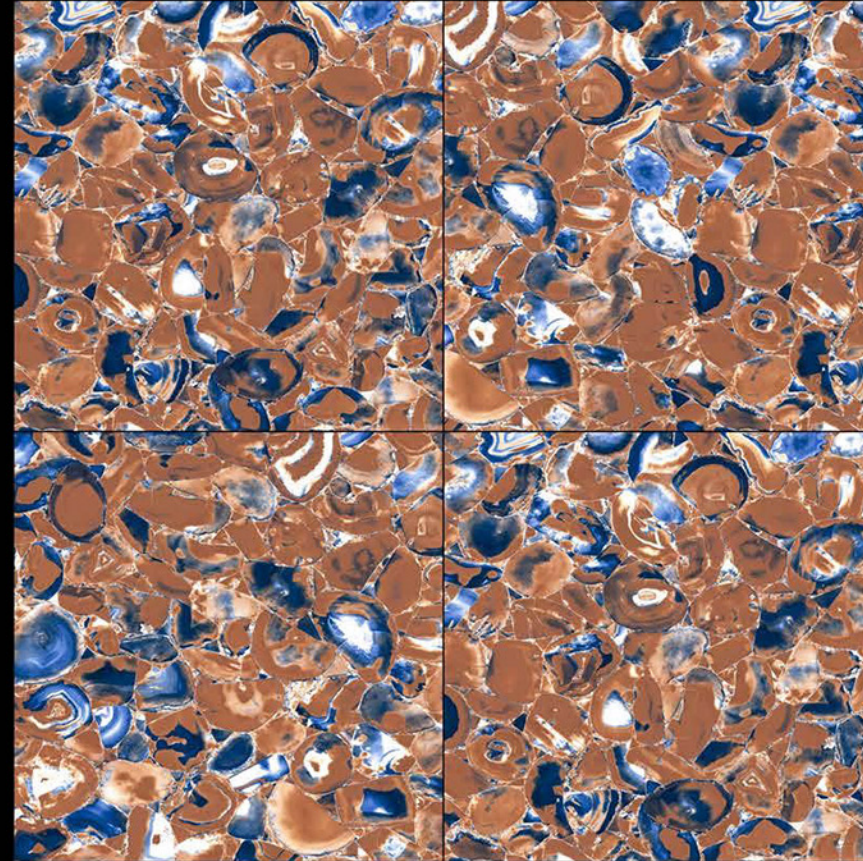

# HIGH GLOSSY

BRAZIA\_STONE\_BLUE

600x600 mm

# HIGH GLOSSY

BRAZIA\_STONE\_BROWN

600x600 mm