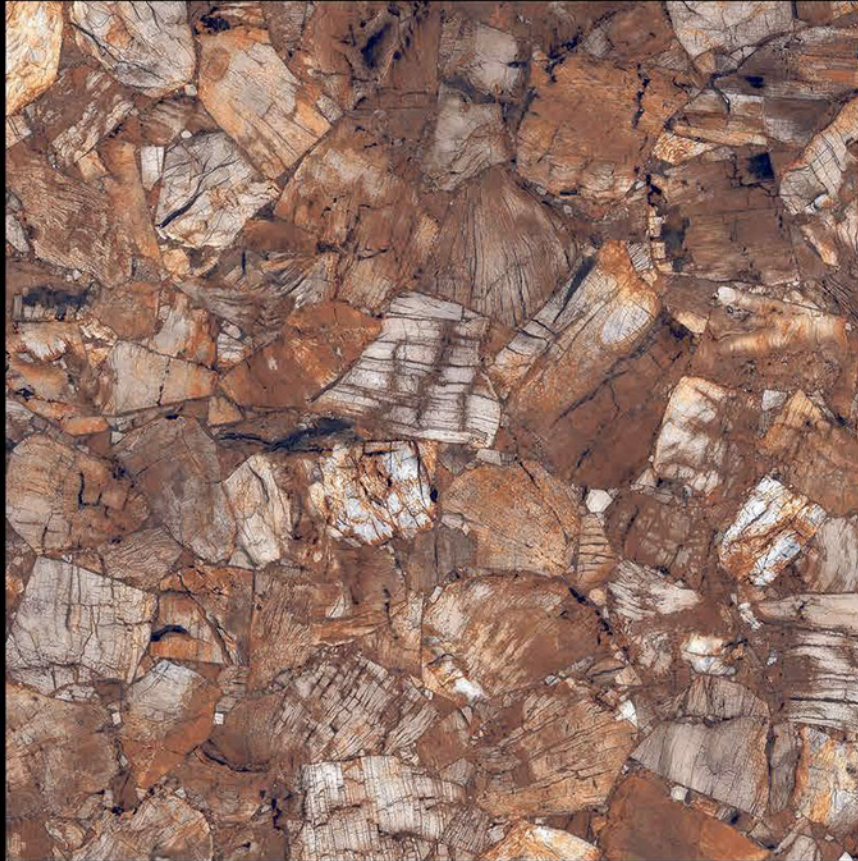

HIGH GLOSSY

AMADEO_BROWN