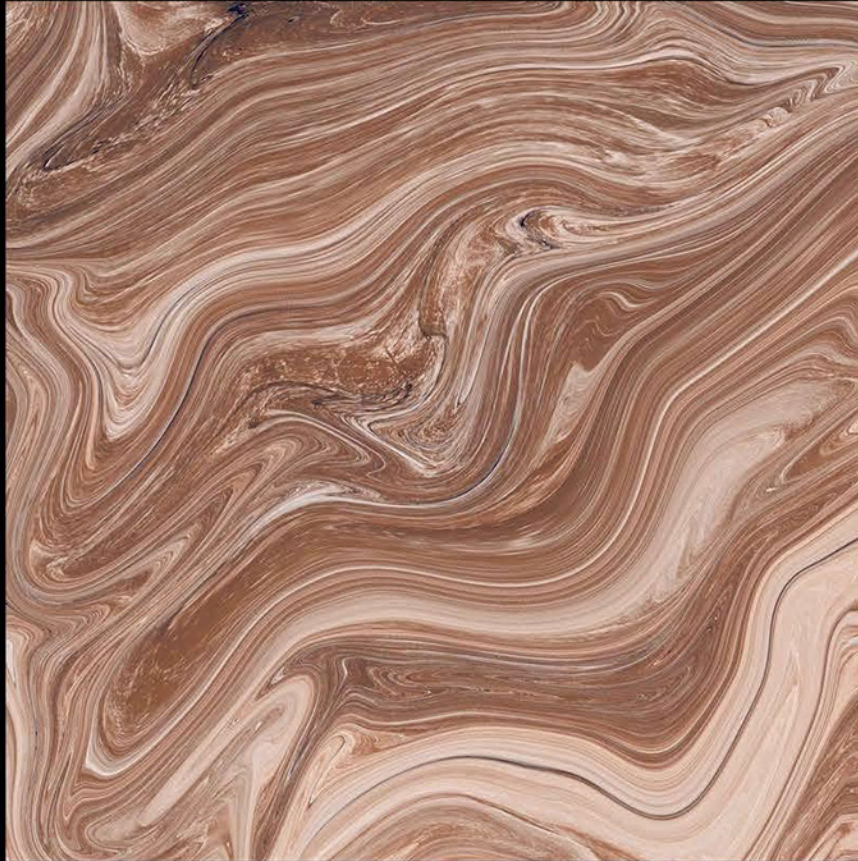

HIGH GLOSSY

CELTIC_BROWN