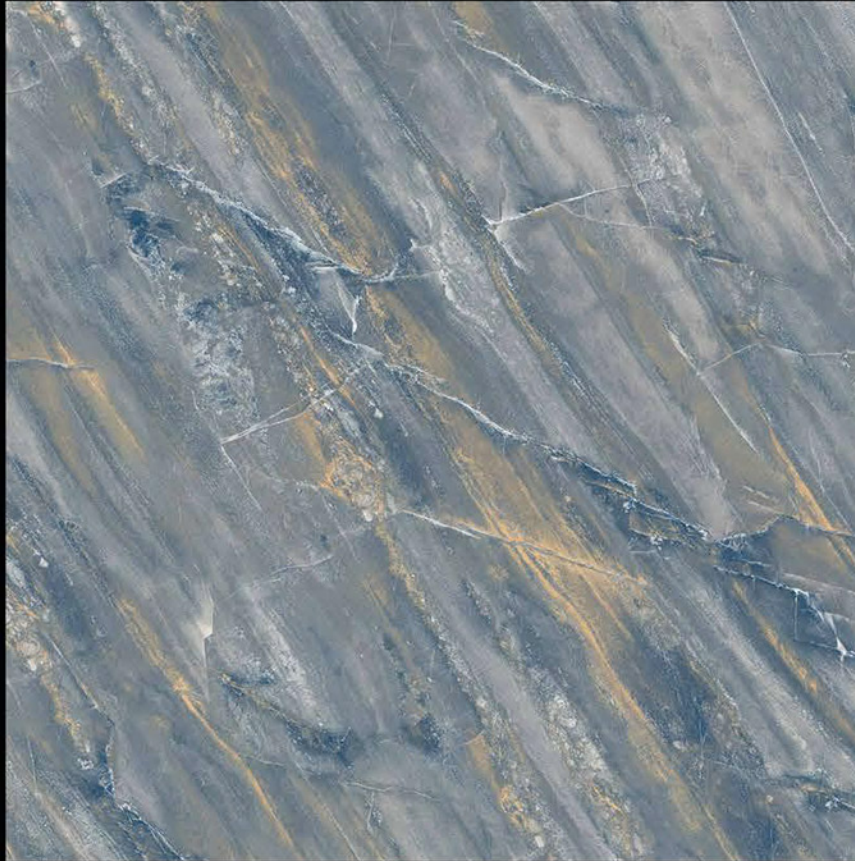

HIGH GLOSSY

LAVA_GDIS