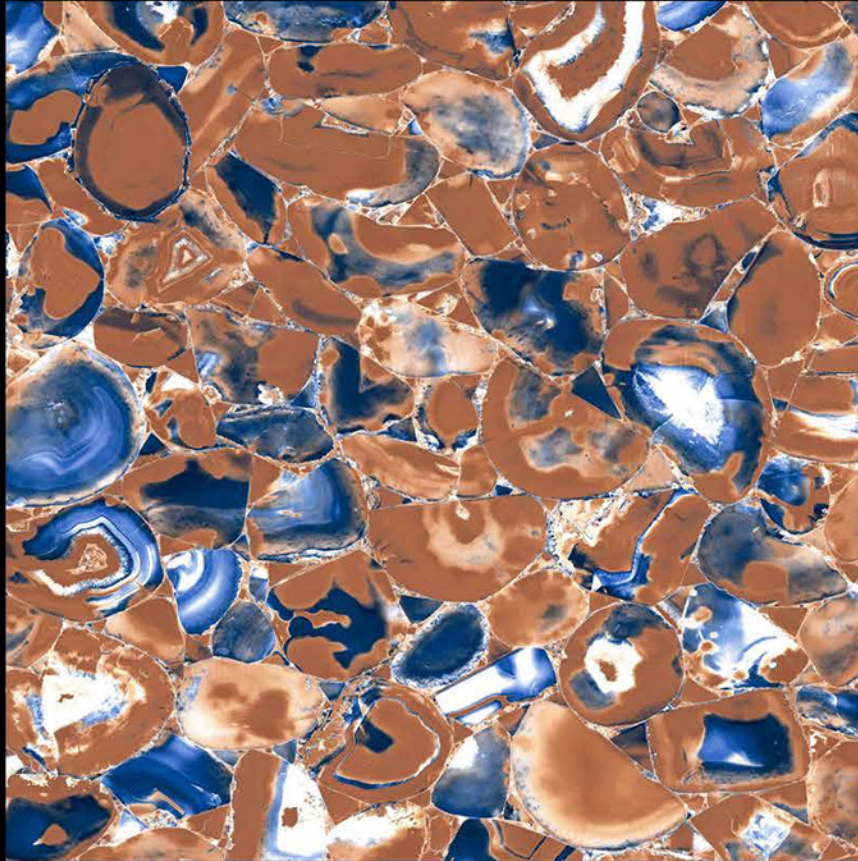

HIGH GLOSSY

BRAZIA_STONE_BROWN