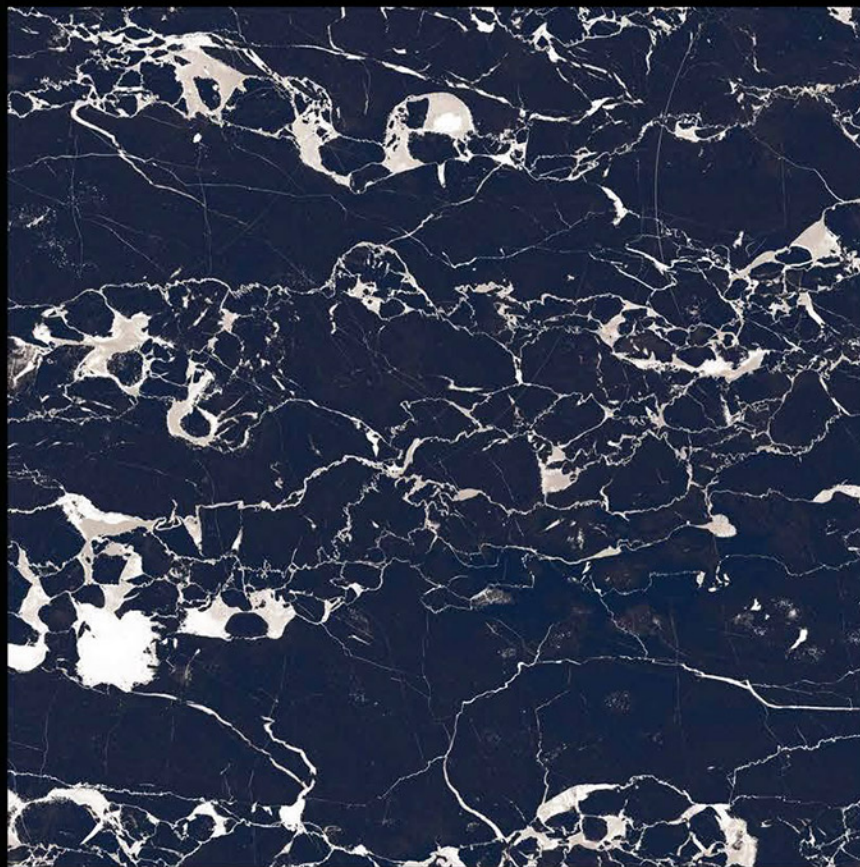

HIGH GLOSSY

TWILIGHT_BLACK