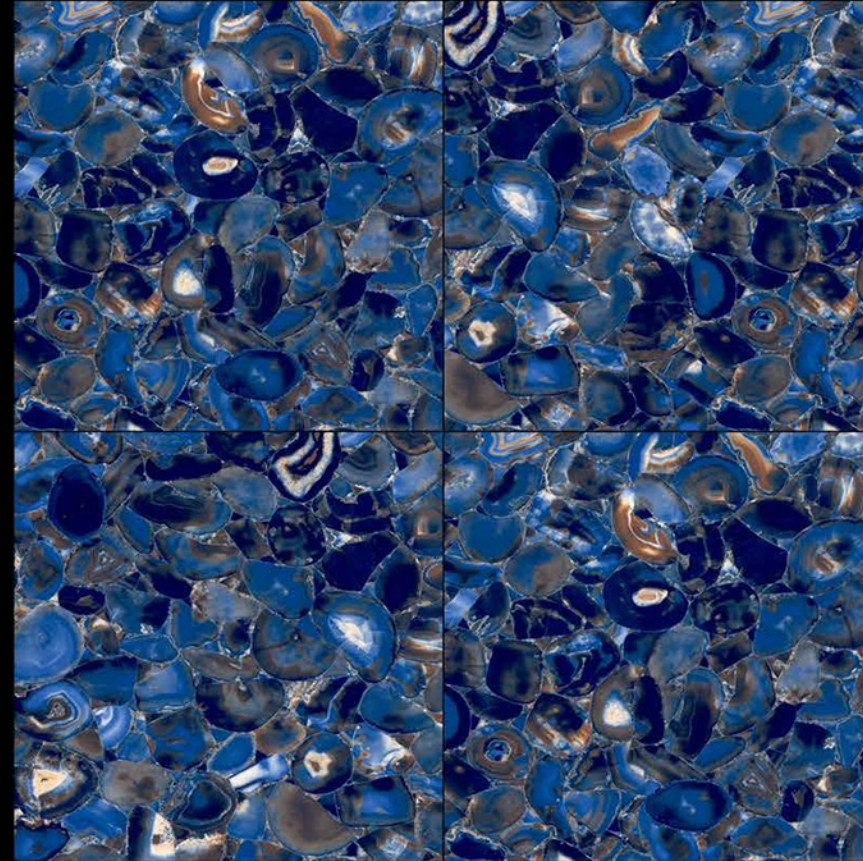

# HIGH GLOSSY

BRAZIA\_STONE\_BLUE

600x600 mm