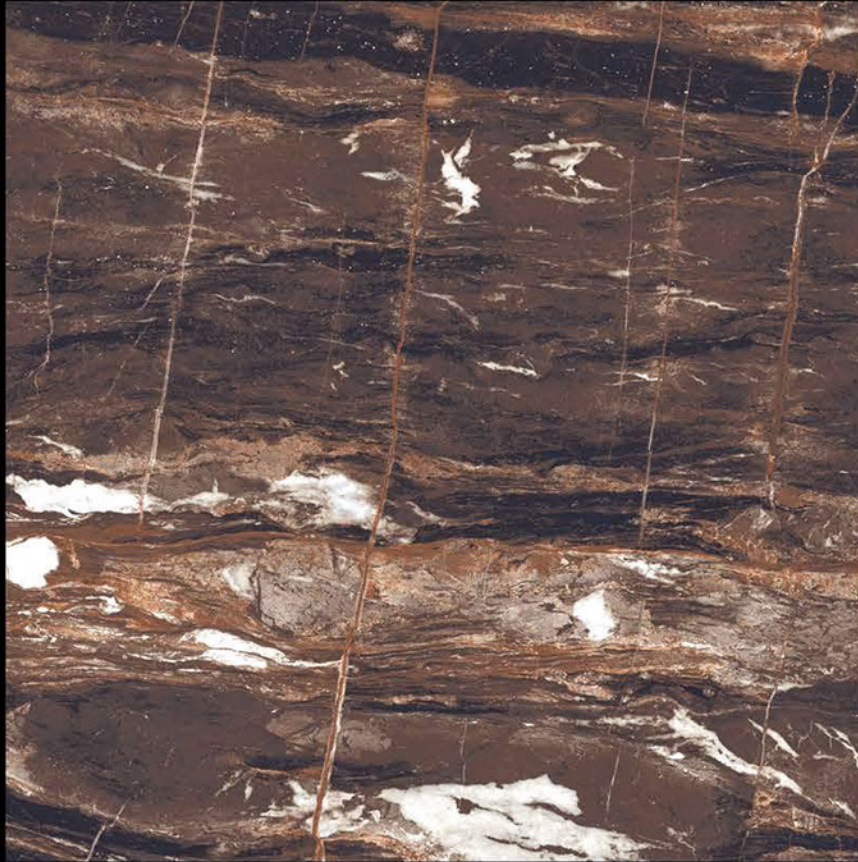

HIGH GLOSSY

FERRO_COFFEE