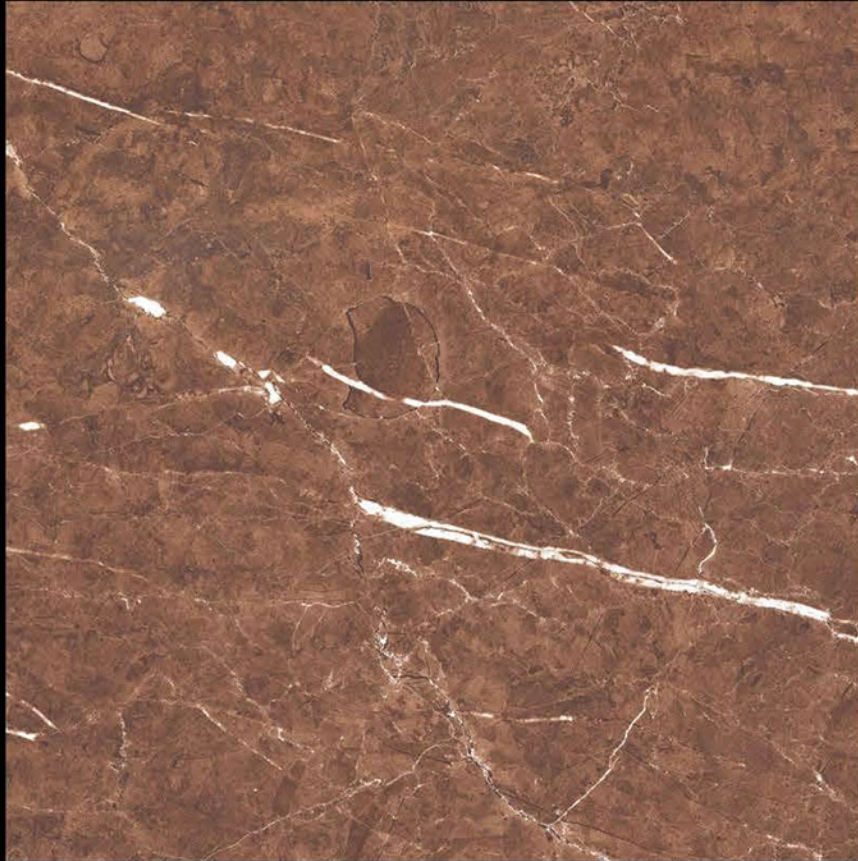

HIGH GLOSSY

HELIX_BROWN