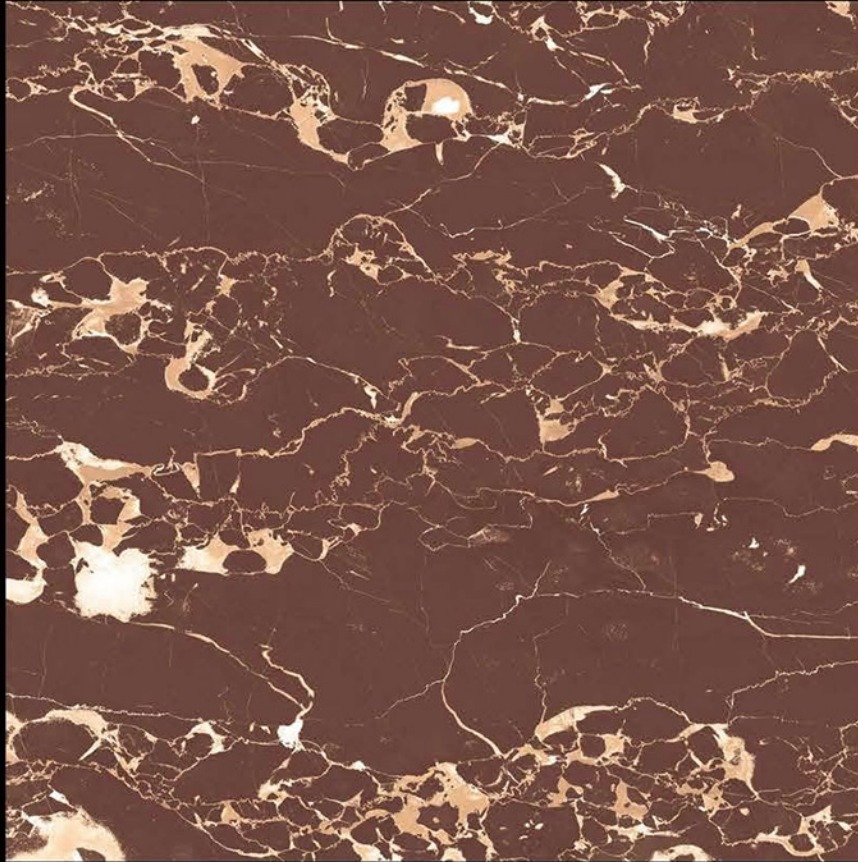

HIGH GLOSSY

TWILIGHT_BROWN