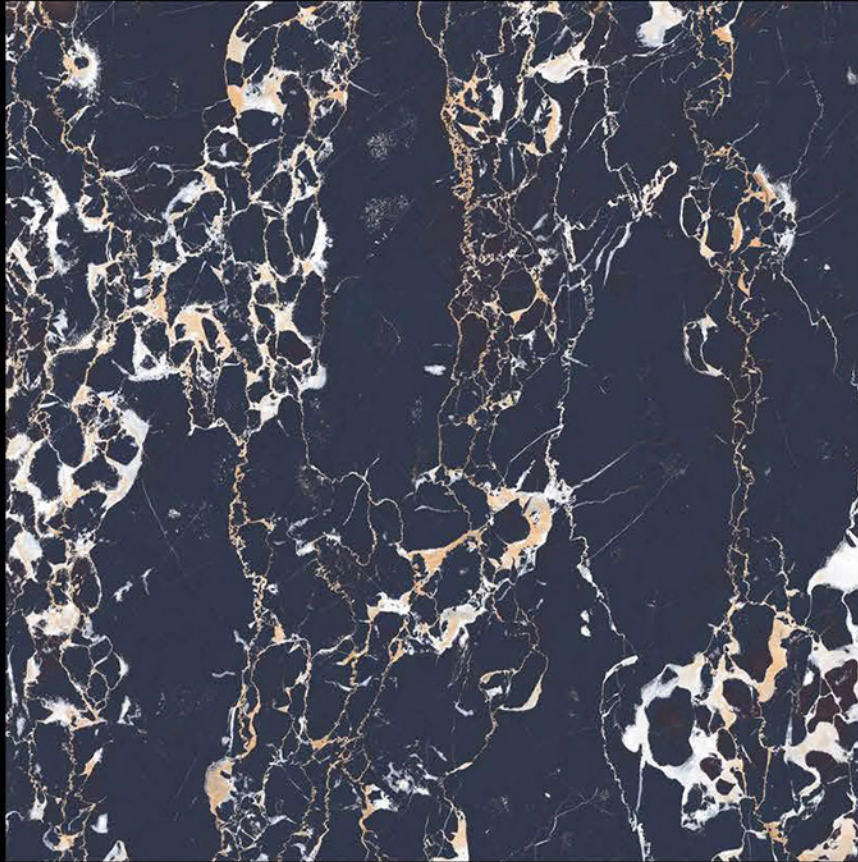

HIGH GLOSSY

PASCAL