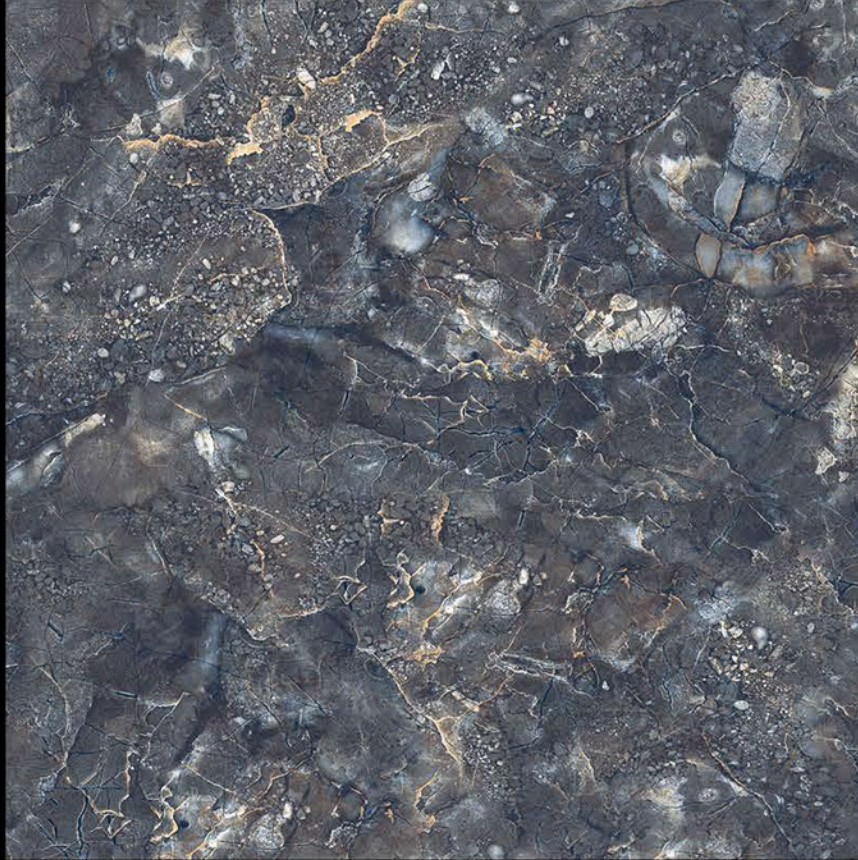

HIGH GLOSSY

CLONIC_NATURAL