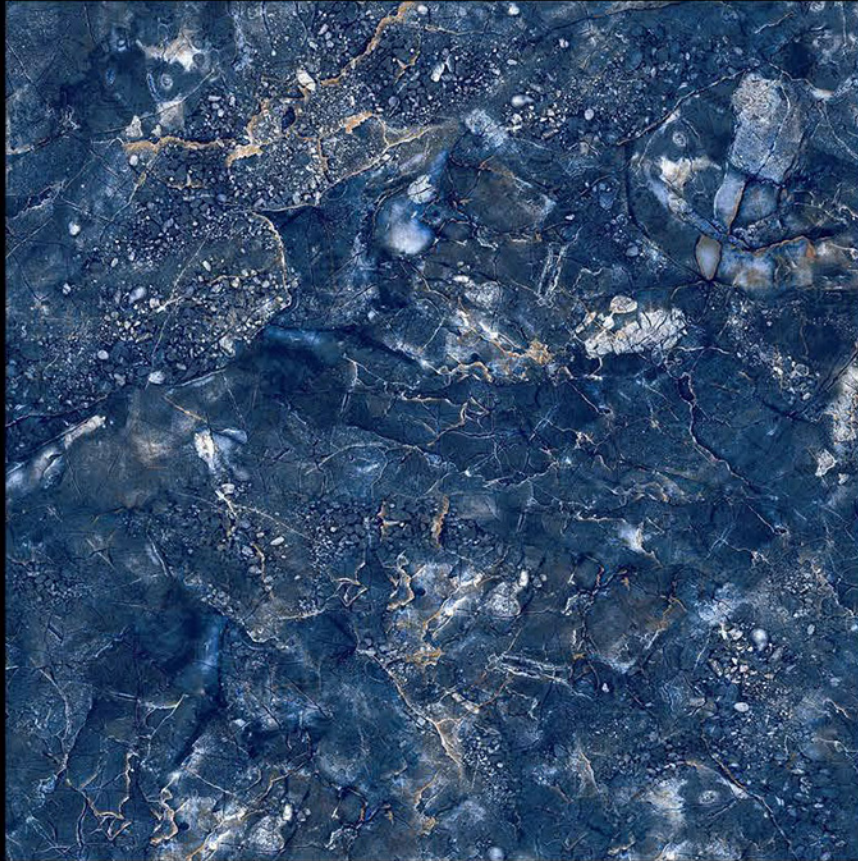

HIGH GLOSSY

CLONIC_BLUE