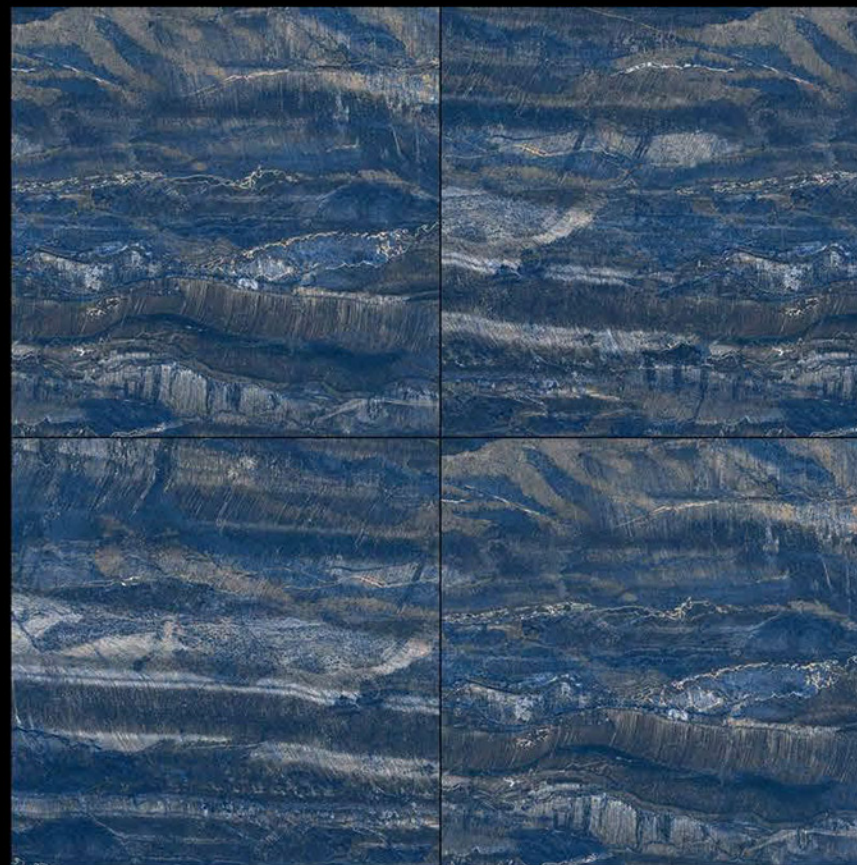

# HIGH GLOSSY

RAINBOW\_BLUE

600x600 mm