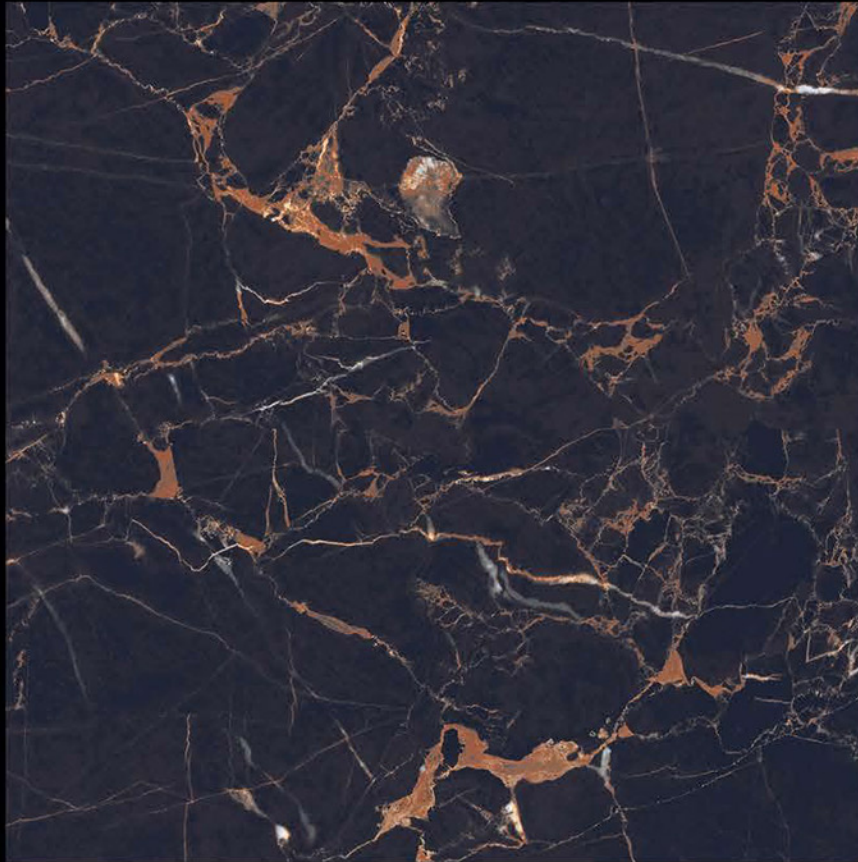

HIGH GLOSSY

RICH_BLACK