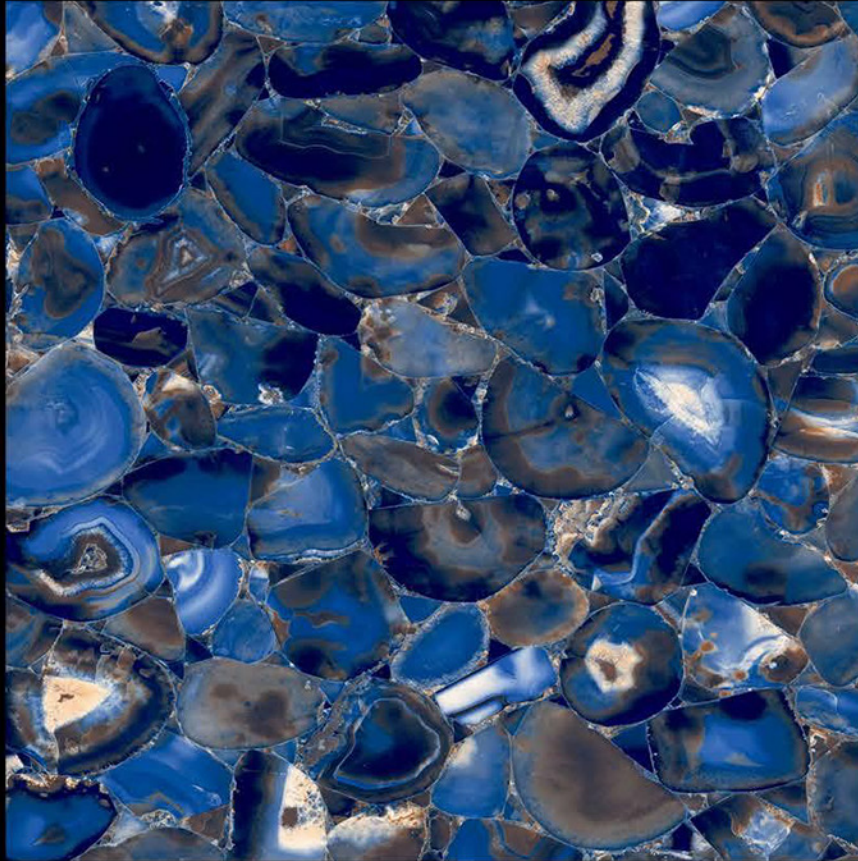

# HIGH GLOSSY

BRAZIA\_STONE\_BLUE

600x600 mm