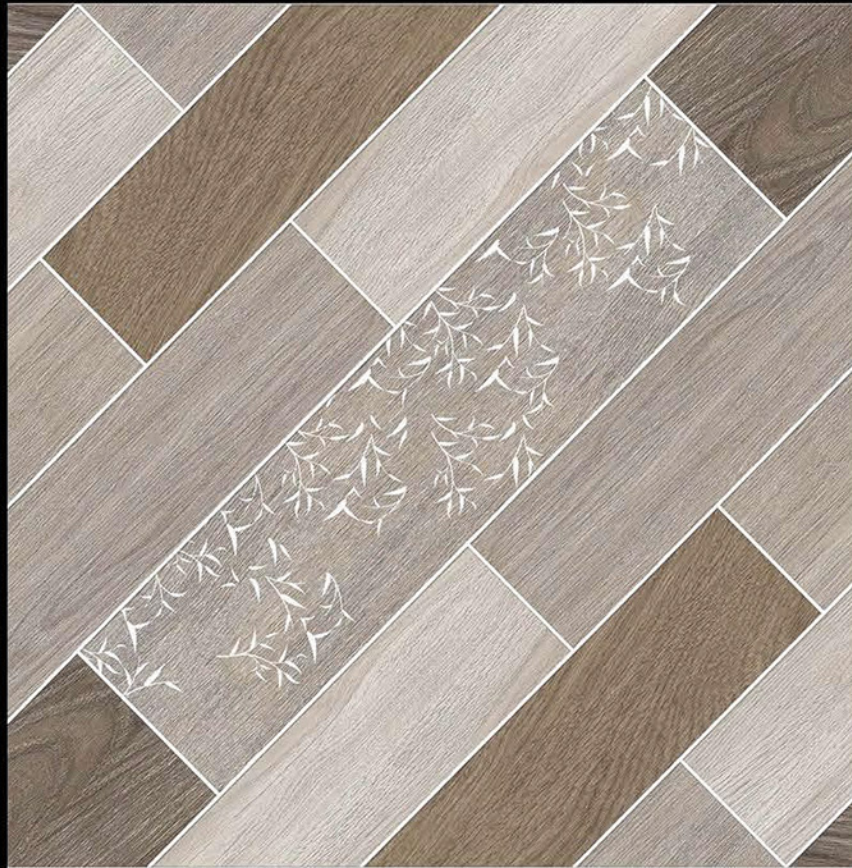

French_Grey

600x600 mm

MATT

FUME_BROWN

600x600 mm

MATT

FUME_WENGE

600x600 mm