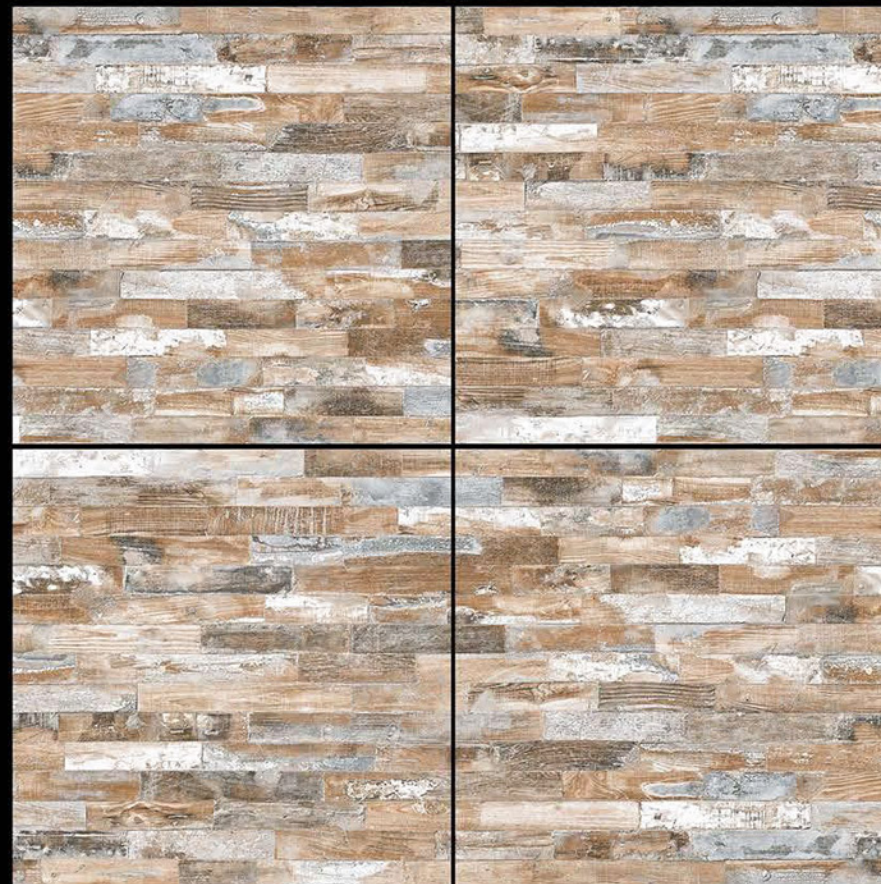

MARACAIBO_BROWN

600x600 mm

MATT

MARACAIBO_NATURAL

600x600 mm

MATT

MARIANA_BEIGE

600x600 mm