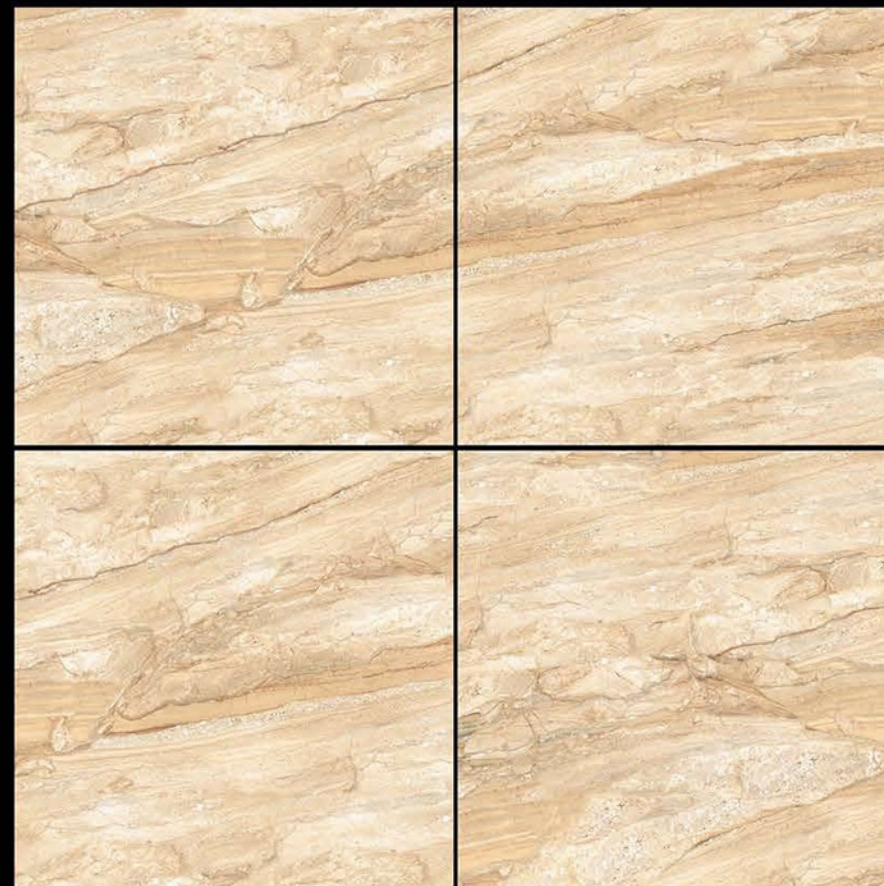

MATT

Daina_Choco

600x600 mm

MATT

DAINA_CREMA

600x600 mm

MATT

DAINA_NATURAL