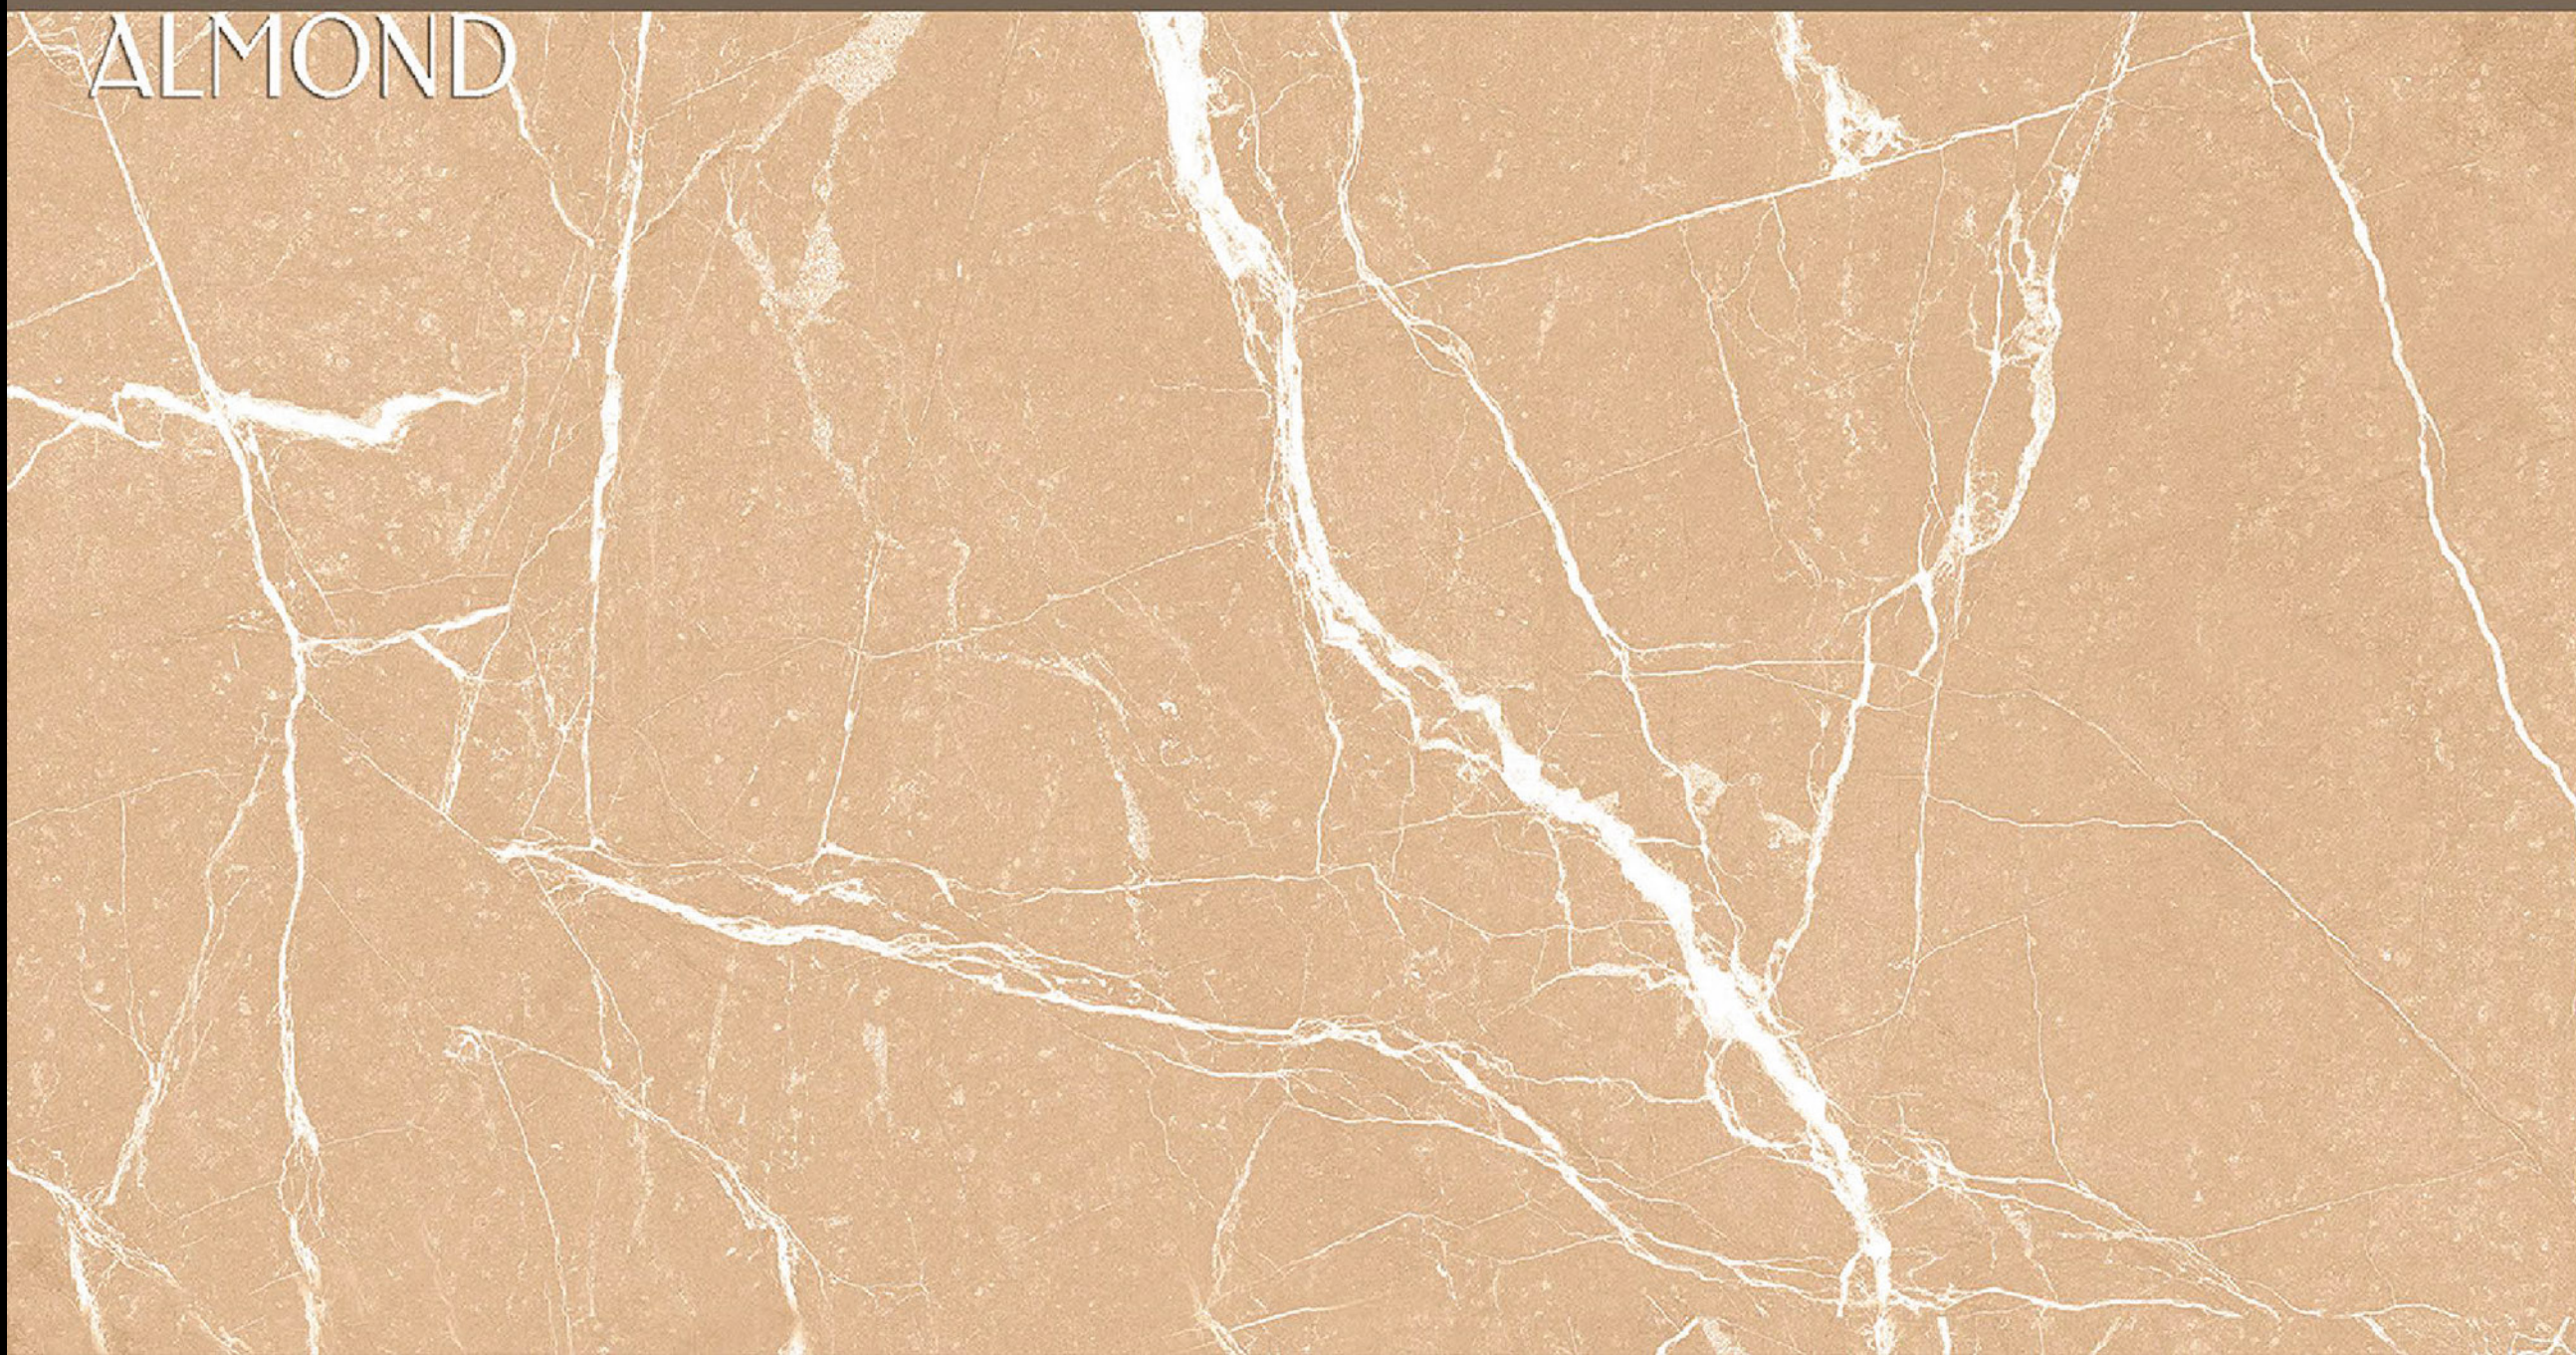

**SEA WAVE
SILVER**

Size

600x
1200mm

Finish
GLOSSY

Randoms
3

SEA WAVE SILVER

SPARKLE

ALMOND