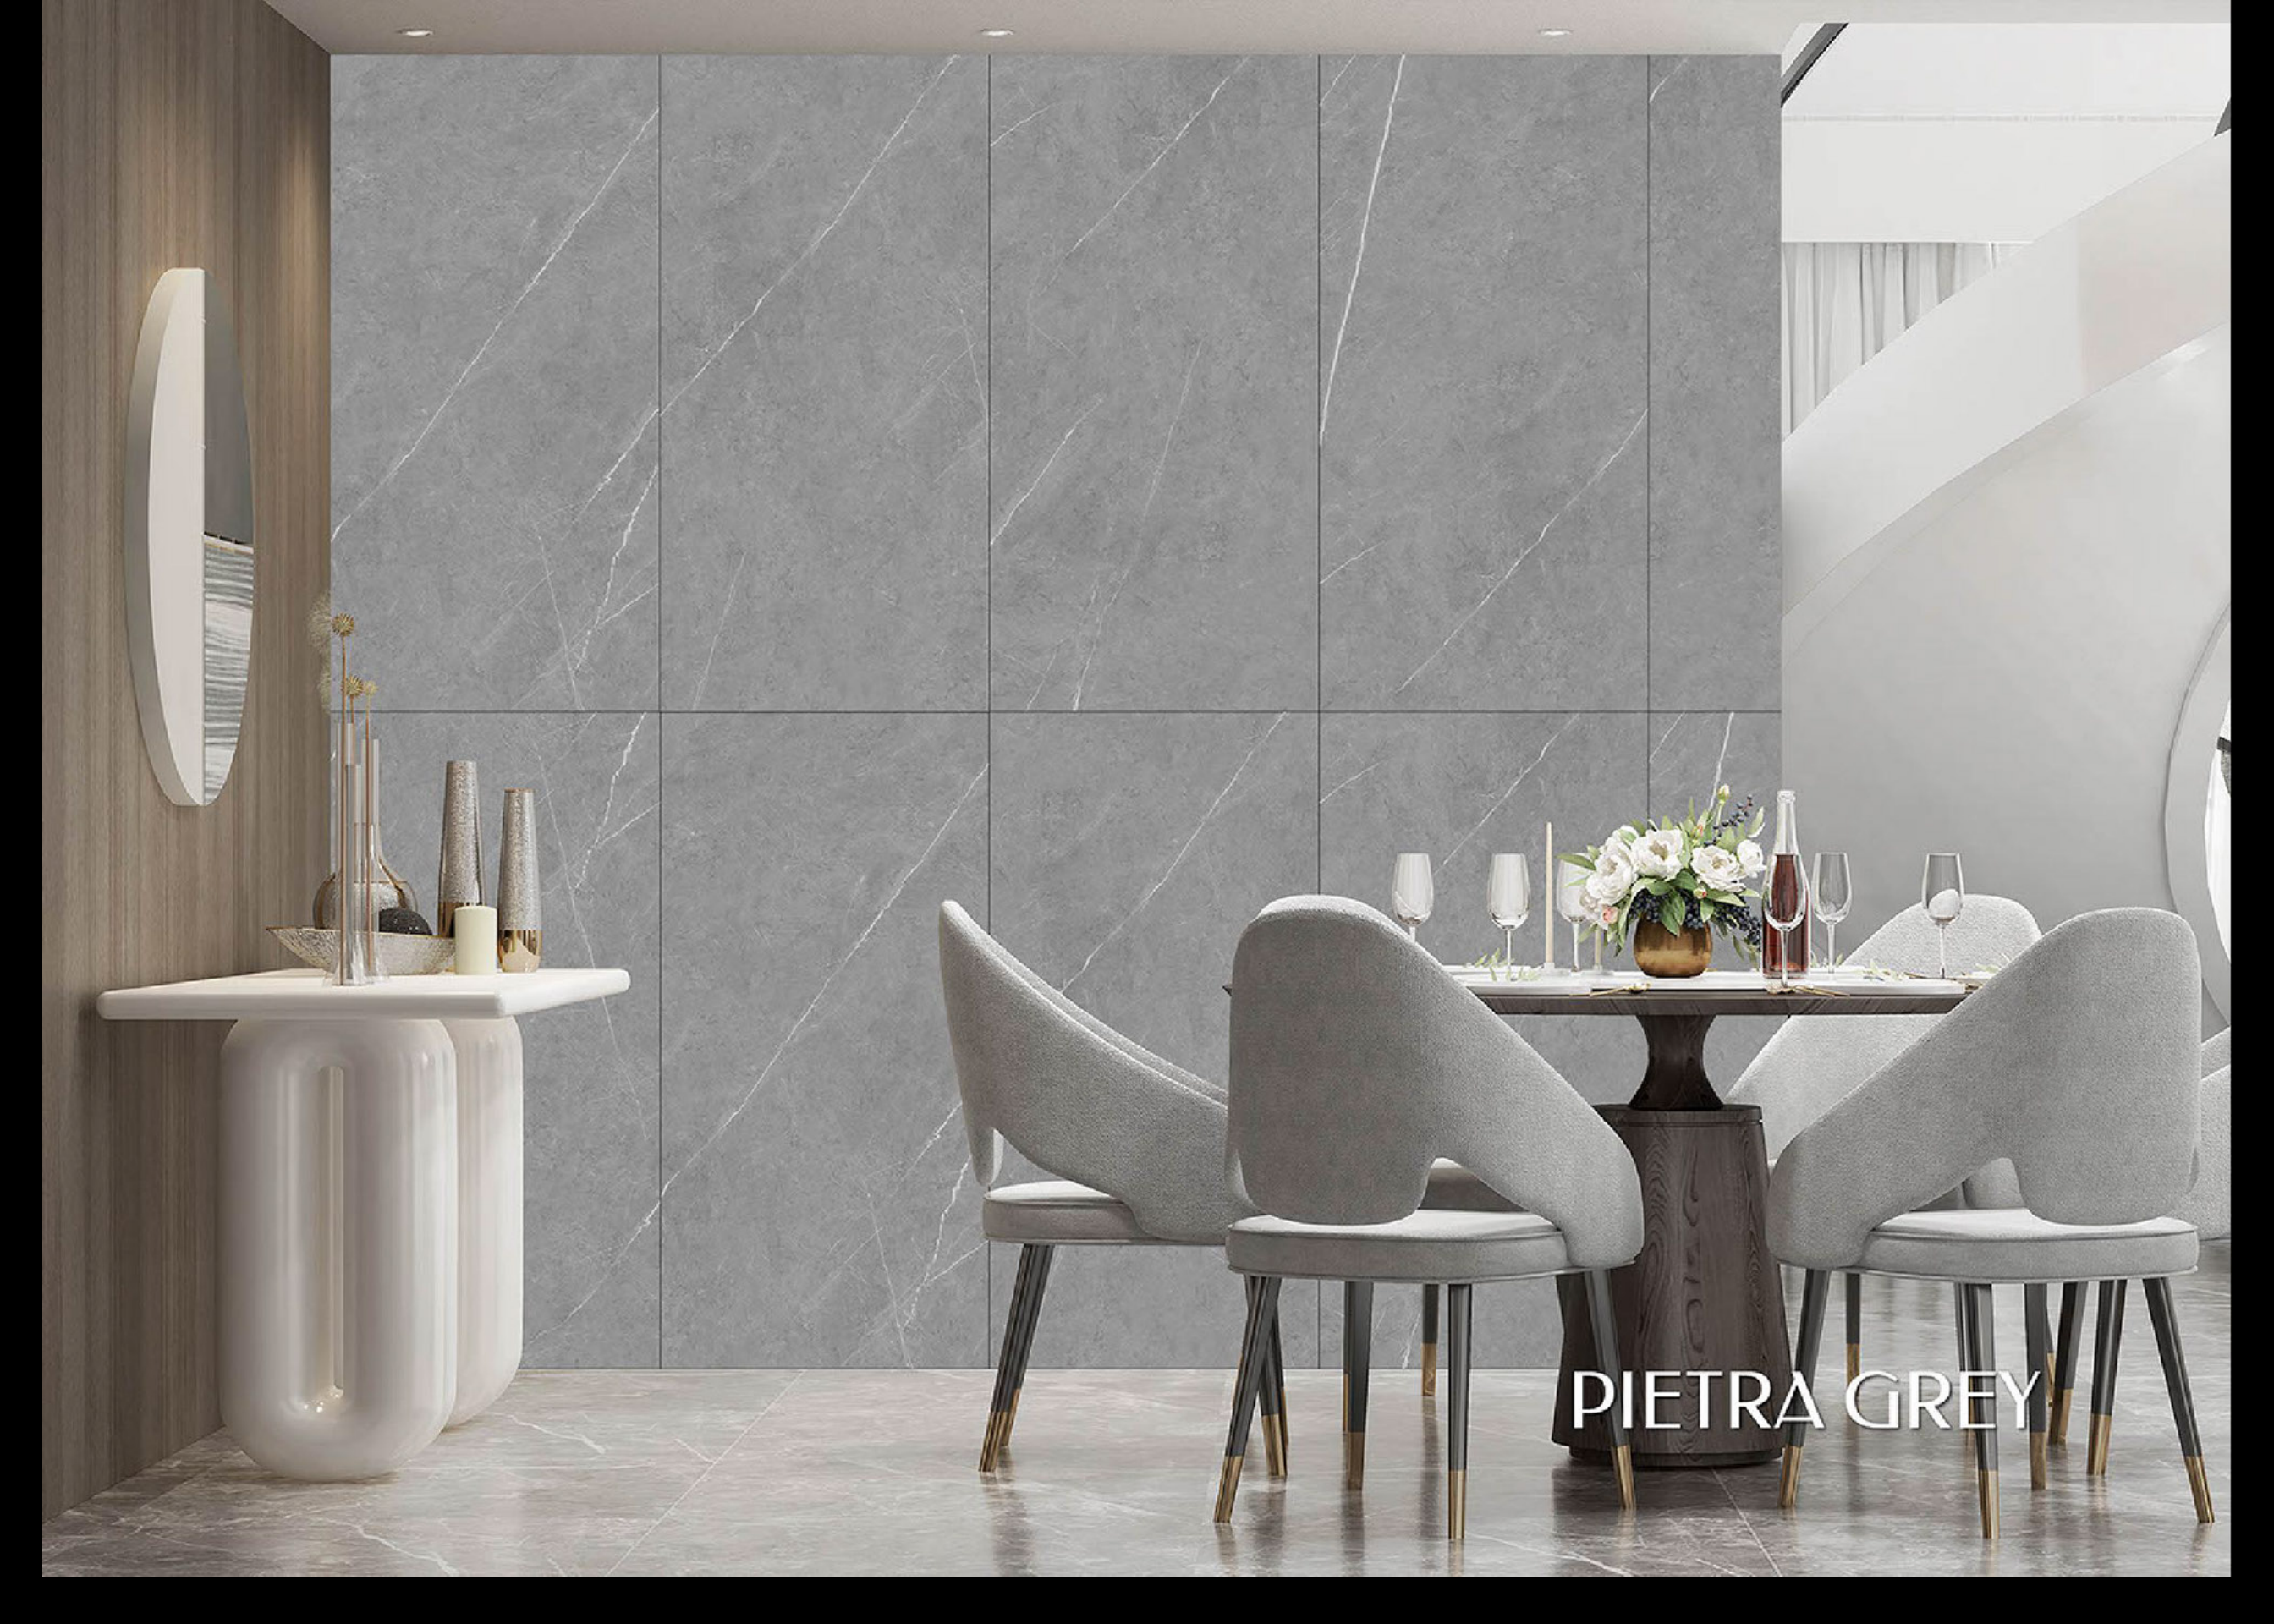

Finish
Glossy

Randoms
5

PIETRA BIANCO

PIETRA GREY

**PIETRA
GREY**

Size
600x
1200mm

Finish
Glossy

Randoms
5