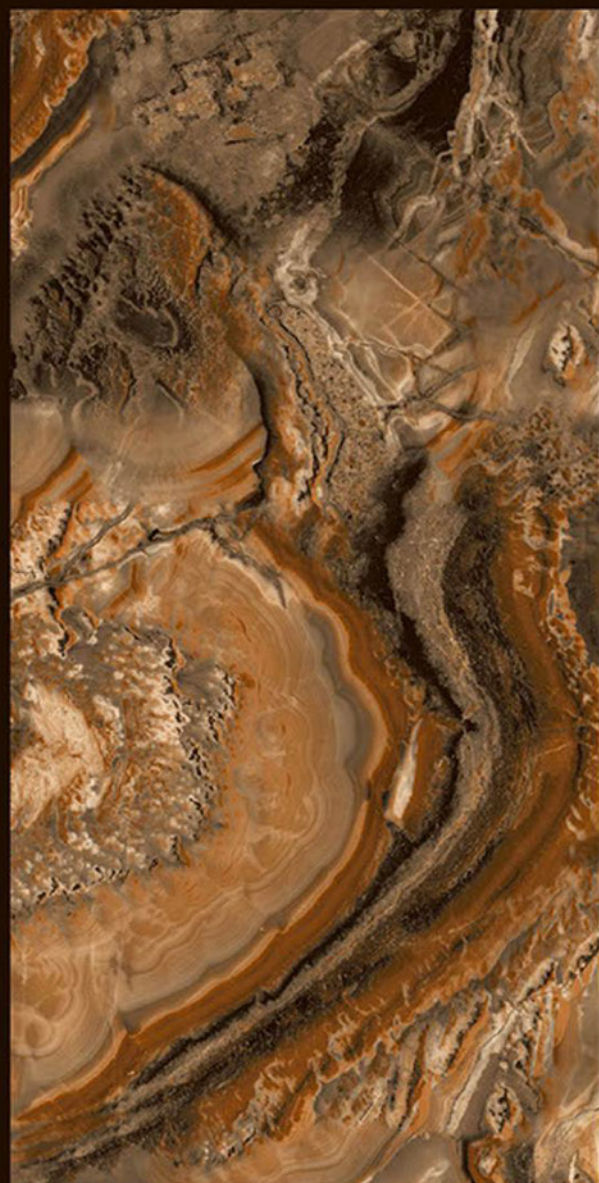

Size
600x
1200mm

Finish
Hi-Glossy

Randoms
5

ALICANTE CINNAMON

AMAZONITE

AMAZONITE

Size
600x
1200mm

Finish
Hi-Glossy