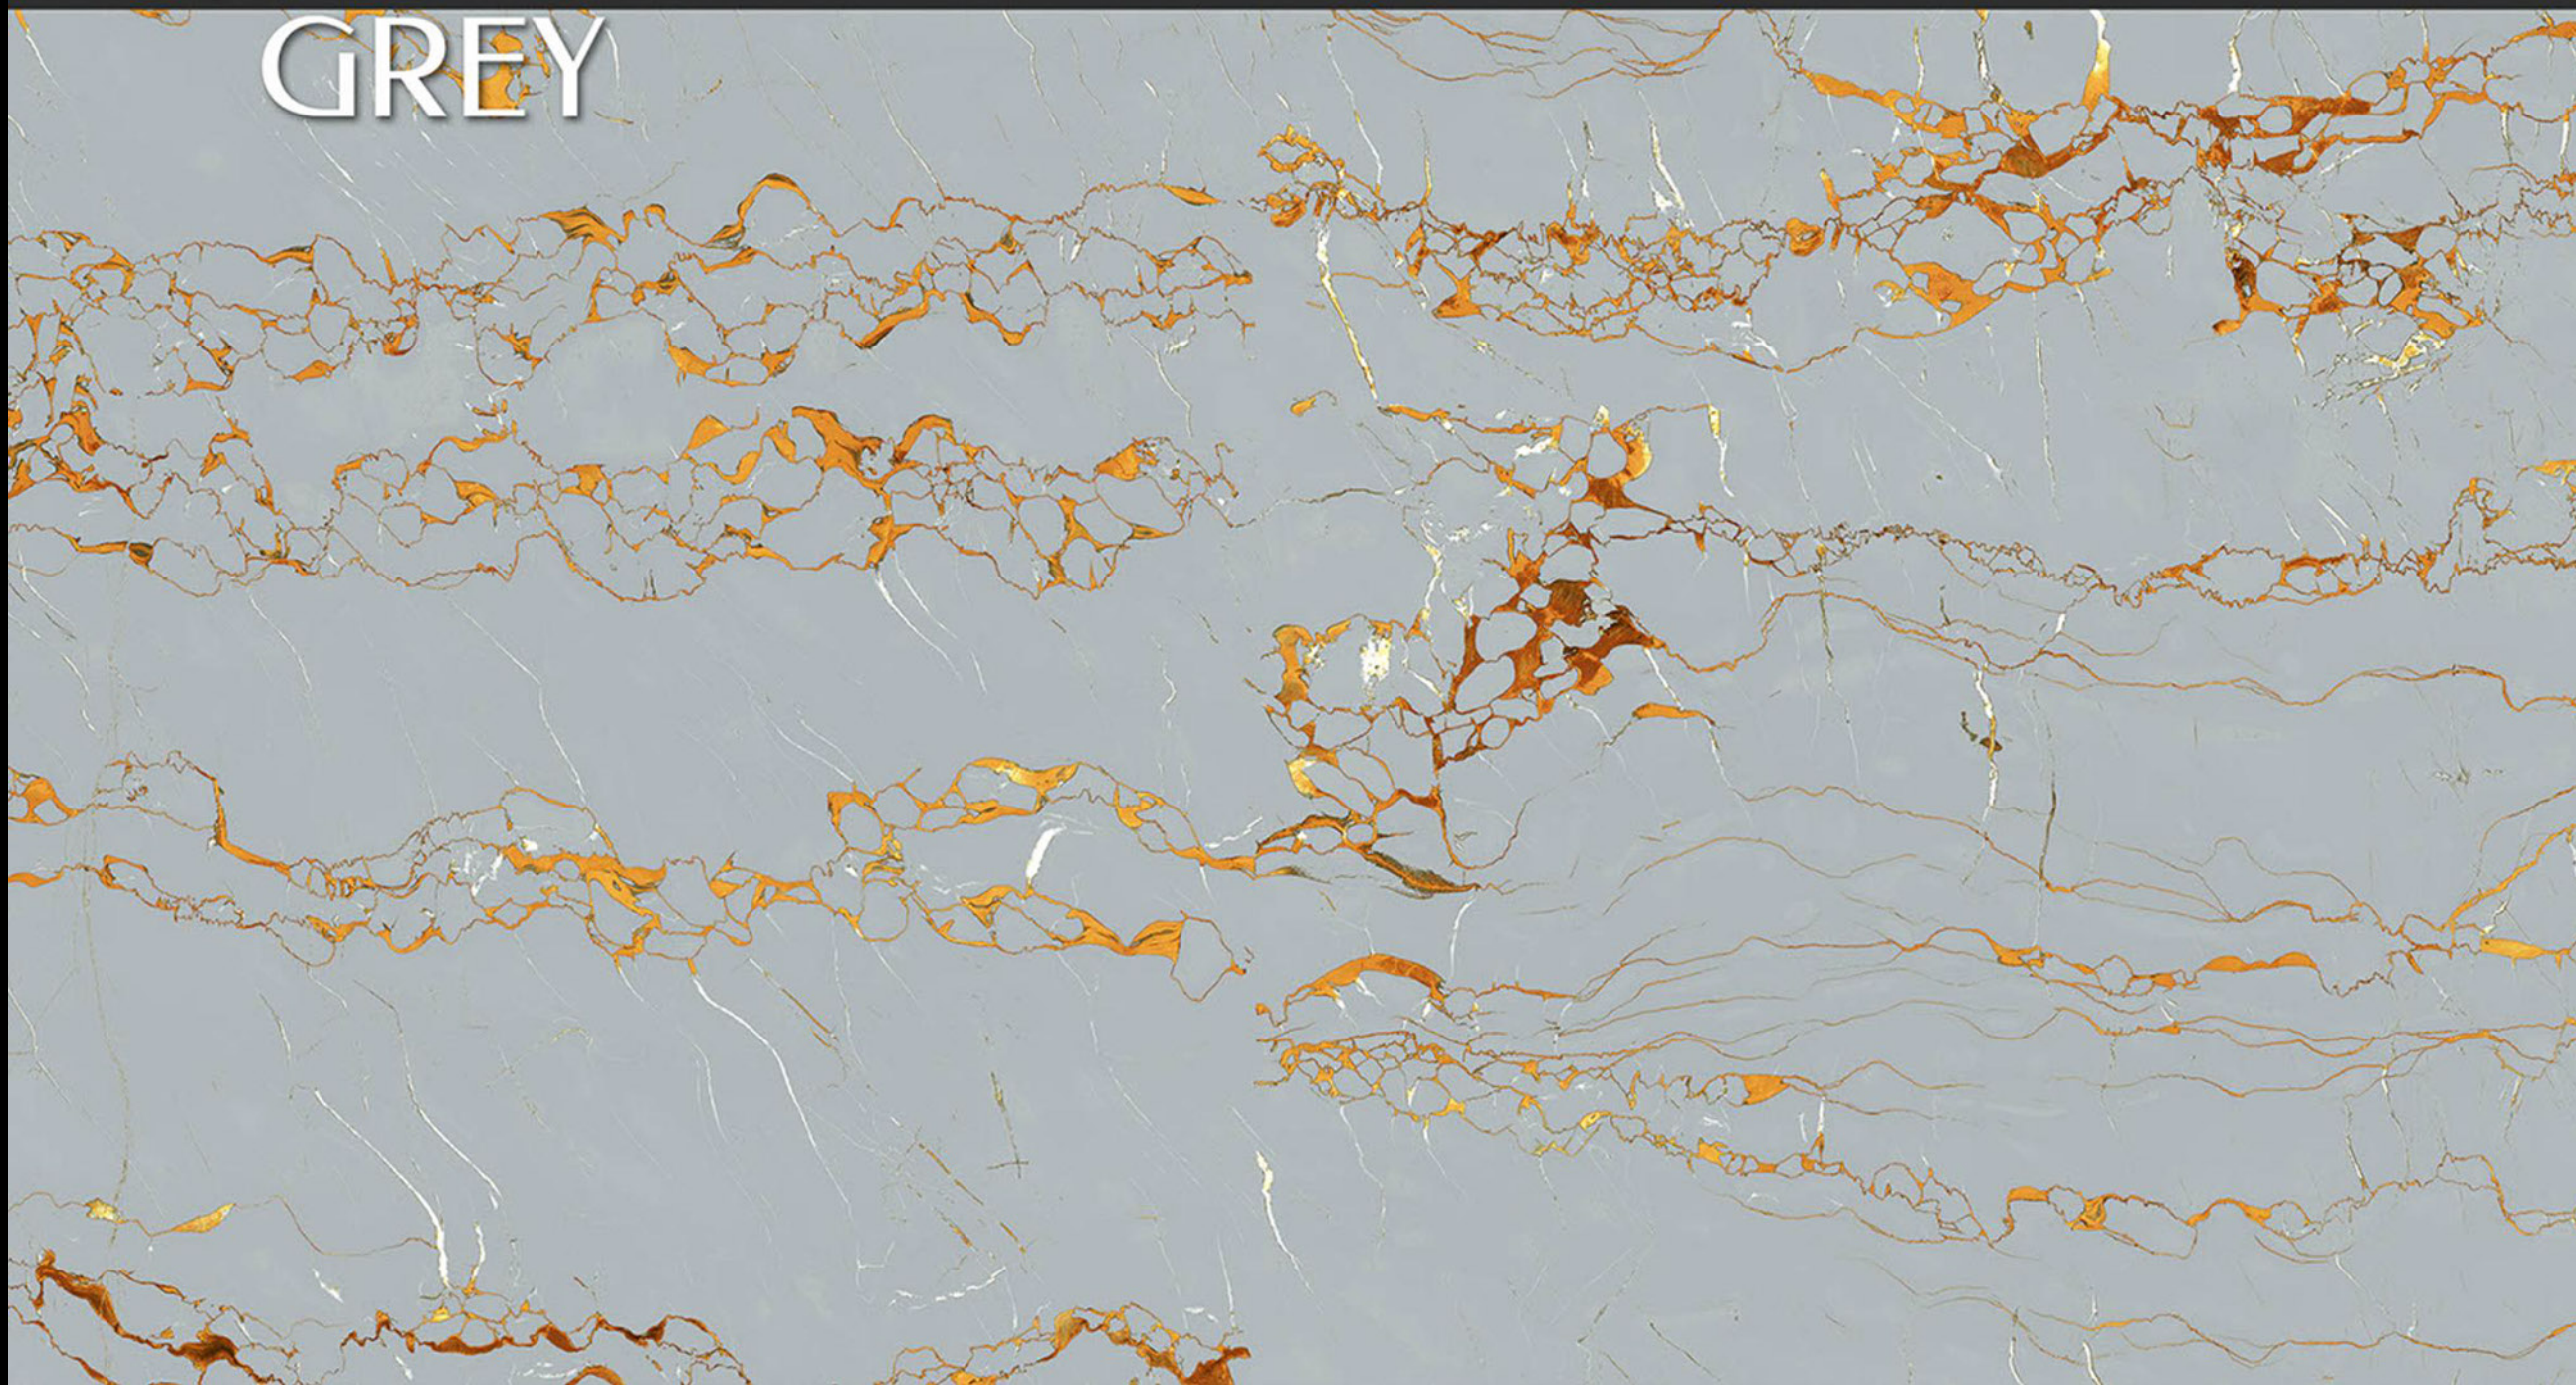

**BLACK
OPAL**

Size
600x
1200mm

Finish
Hi-Glossy

Randoms
6

BLACK OPAL

CAMARY GREY

CAMARY
GREY

Size
600x
1200mm