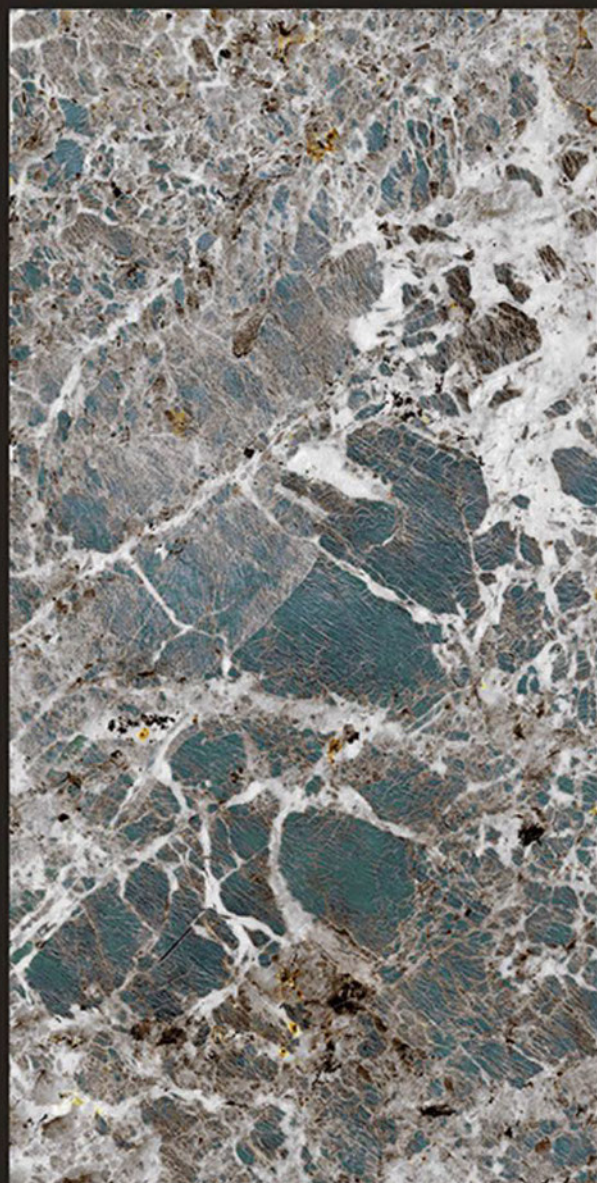

AMAZONITE

Size
600x
1200mm

Finish
Hi-Glossy

Randoms
6