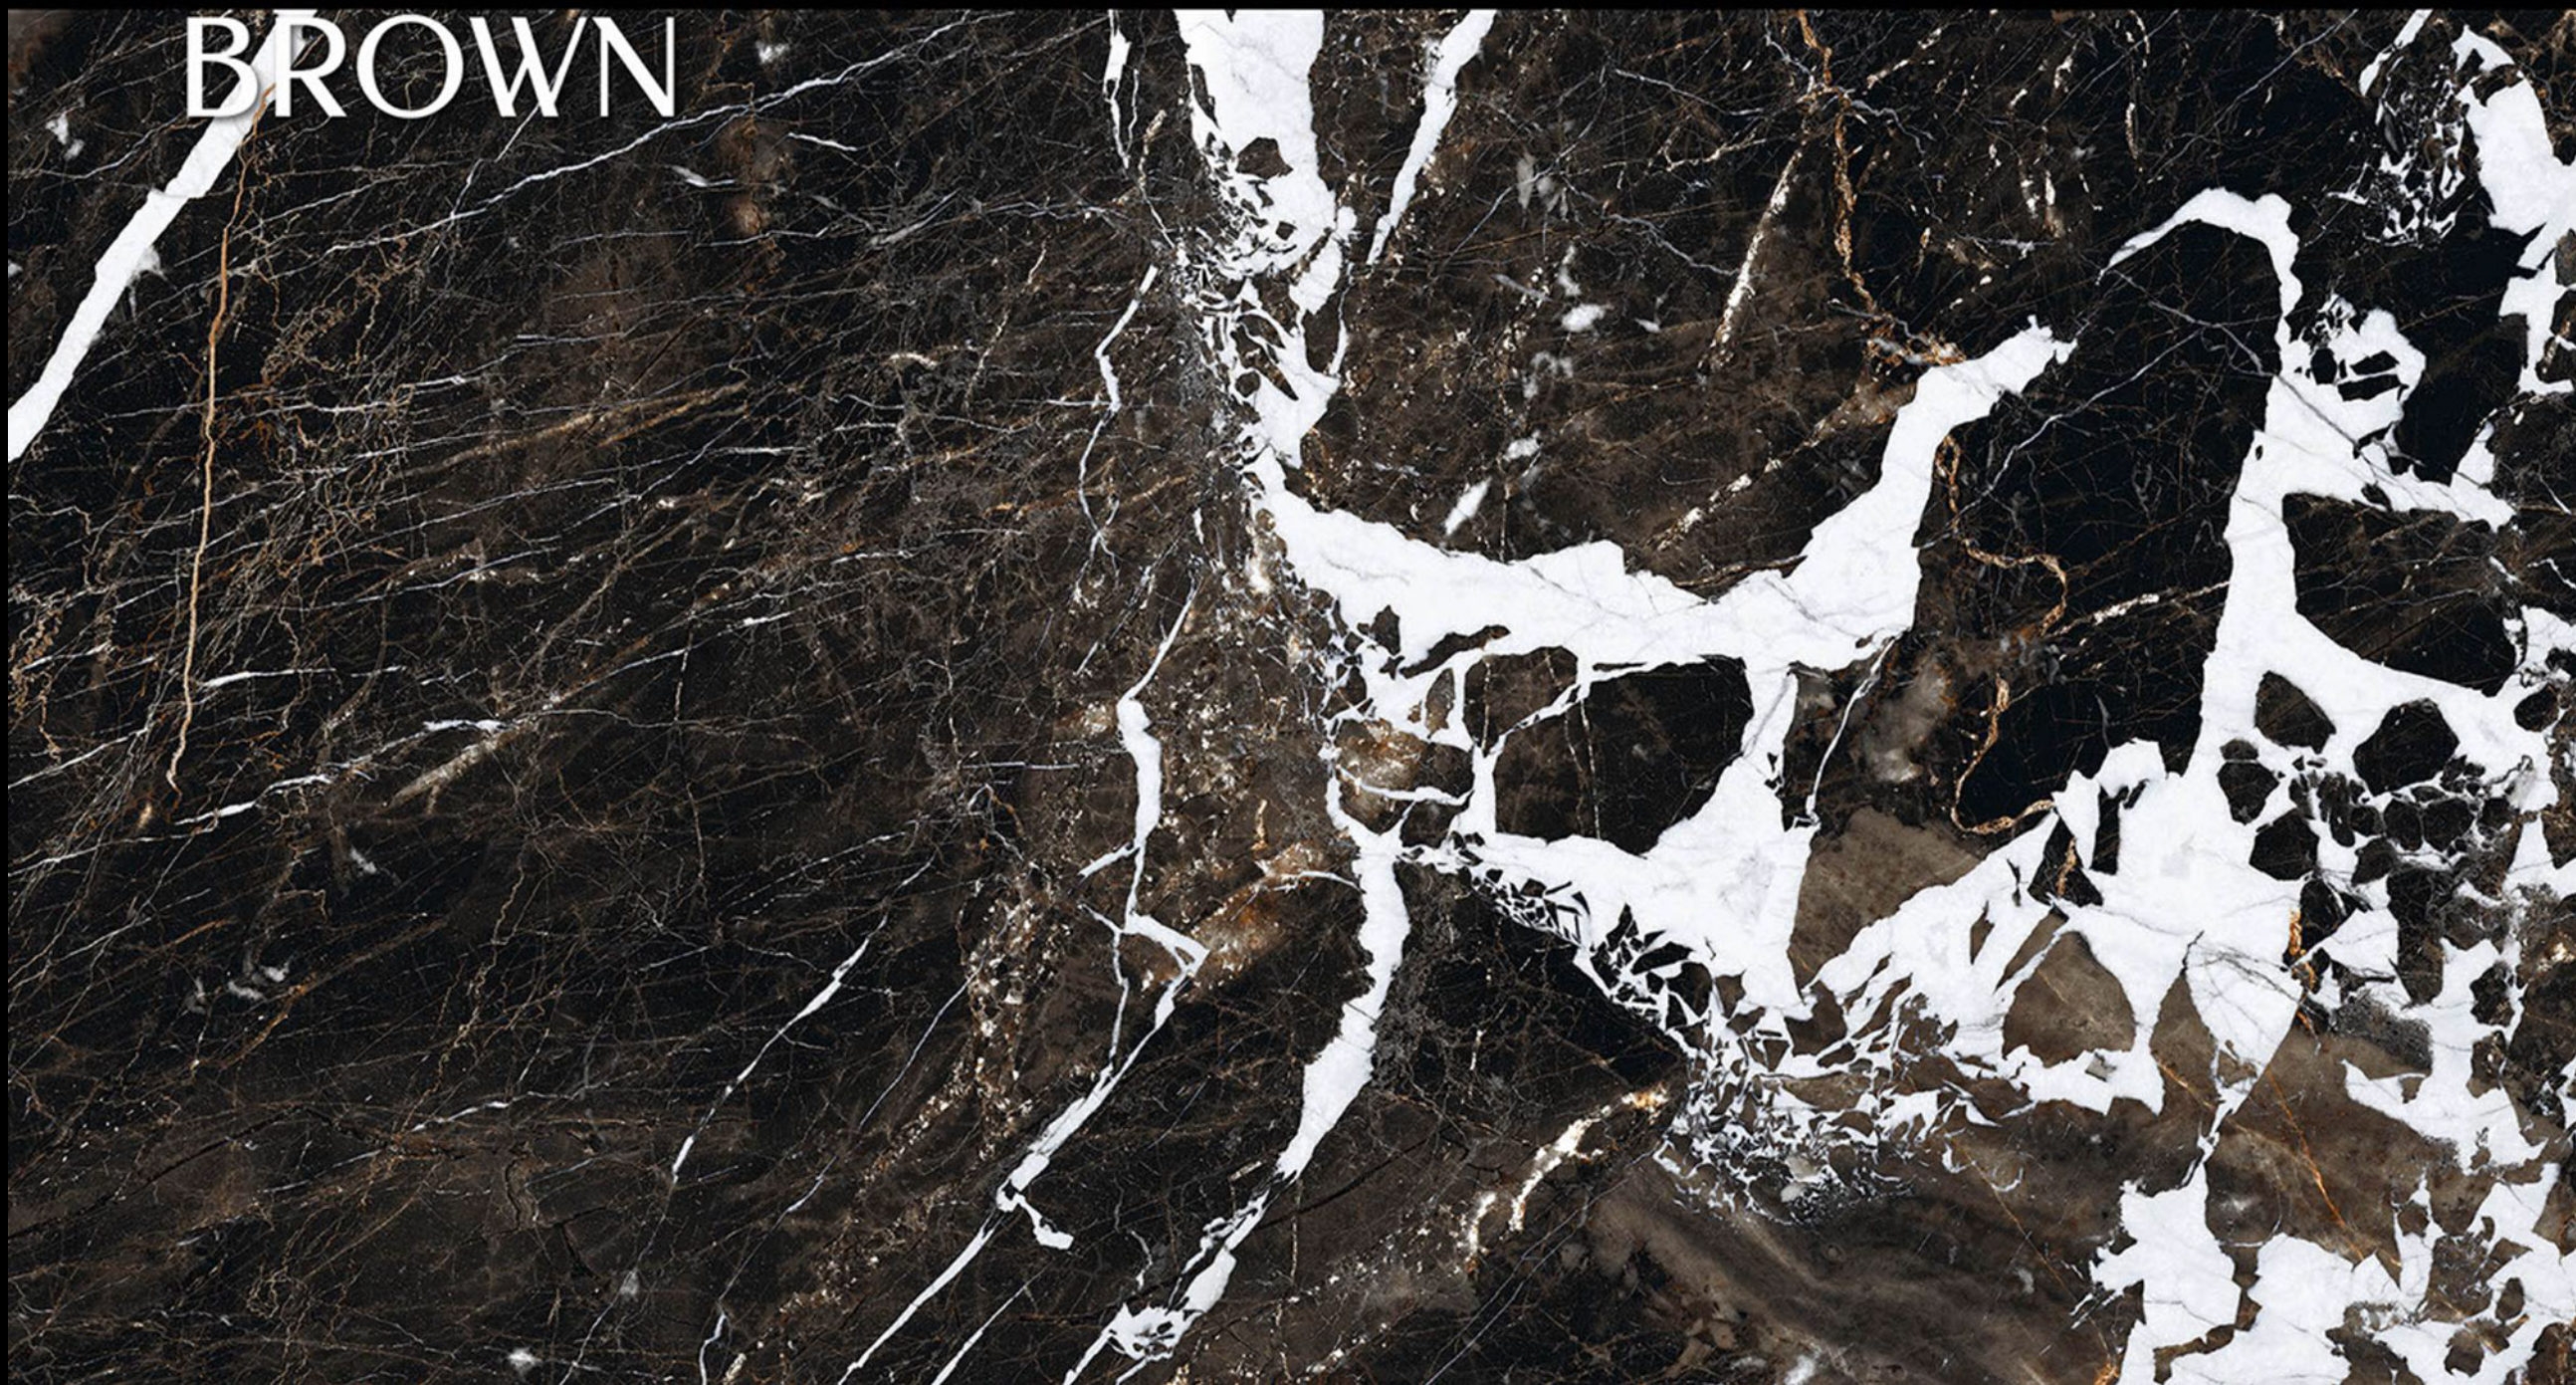

GRIGIO
GOLD

Size
600x
1200mm

Finish
Hi-Glossy

Randoms
4

GRIGIO GOLD

HARVEST BROWN

**HARVEST
BROWN**

Size
600x
1200mm