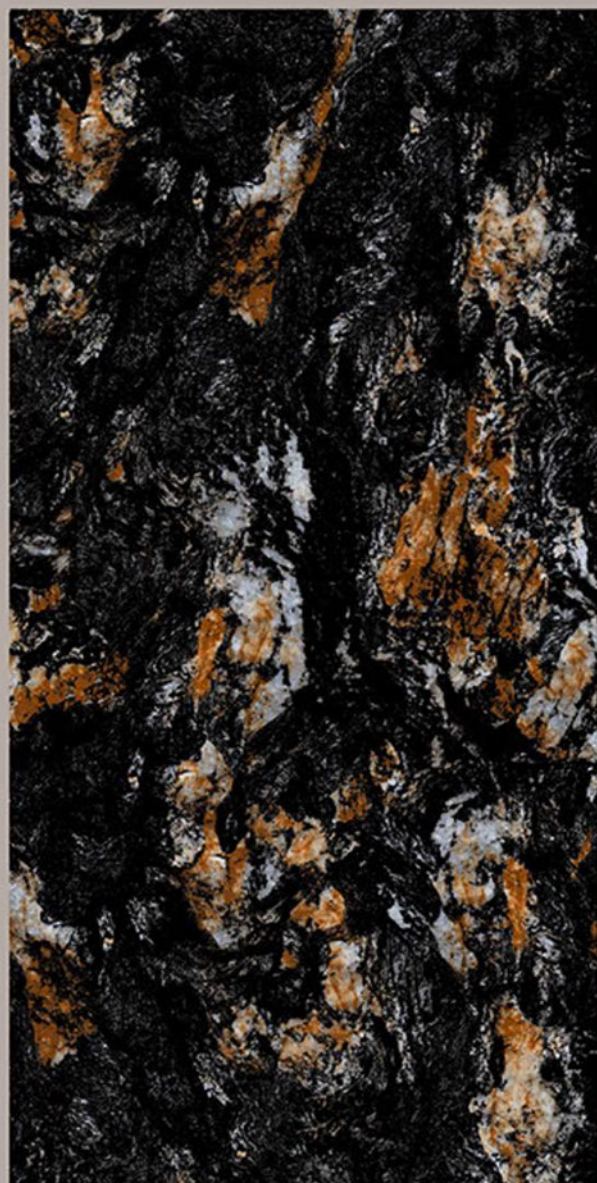

CLOUD BLACK

CLOUDY AZUL

**CLOUDY
AZUL**

Size
600x
1200mm

Finish
Hi-Glossy

Randoms
4

CLOUDY AZUL

CLOUDY SKY