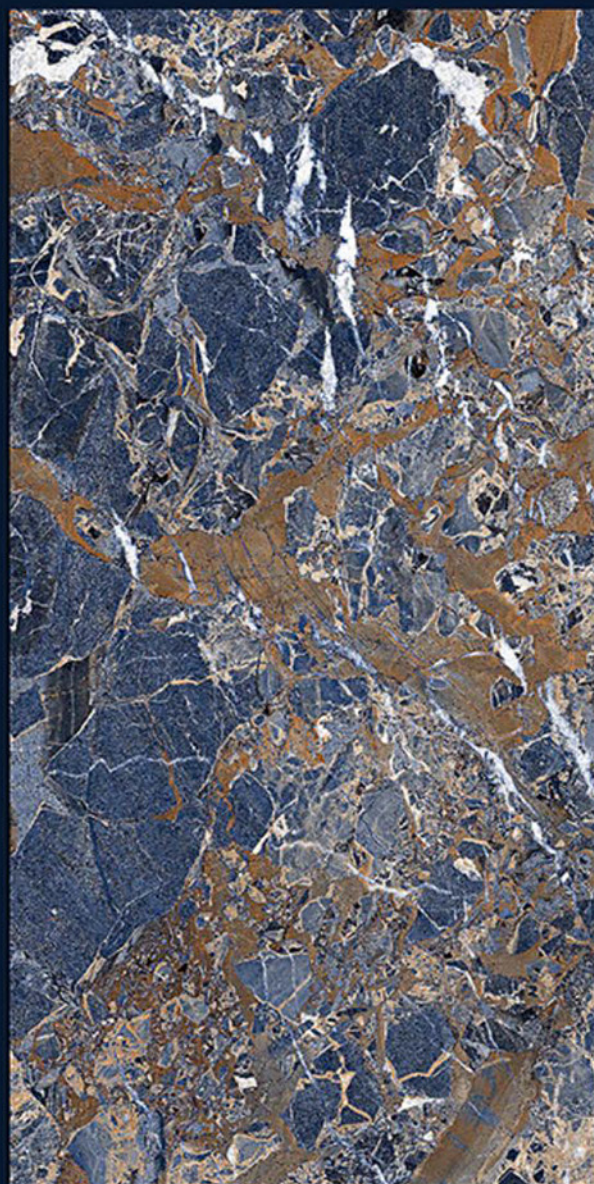

Randoms
6

AMAZONITE

AMOR NEBULA

AMOR NEBULA

Size
600x
1200mm

Finish
Hi-Glossy

Randoms
3

AMOR NEBULLA