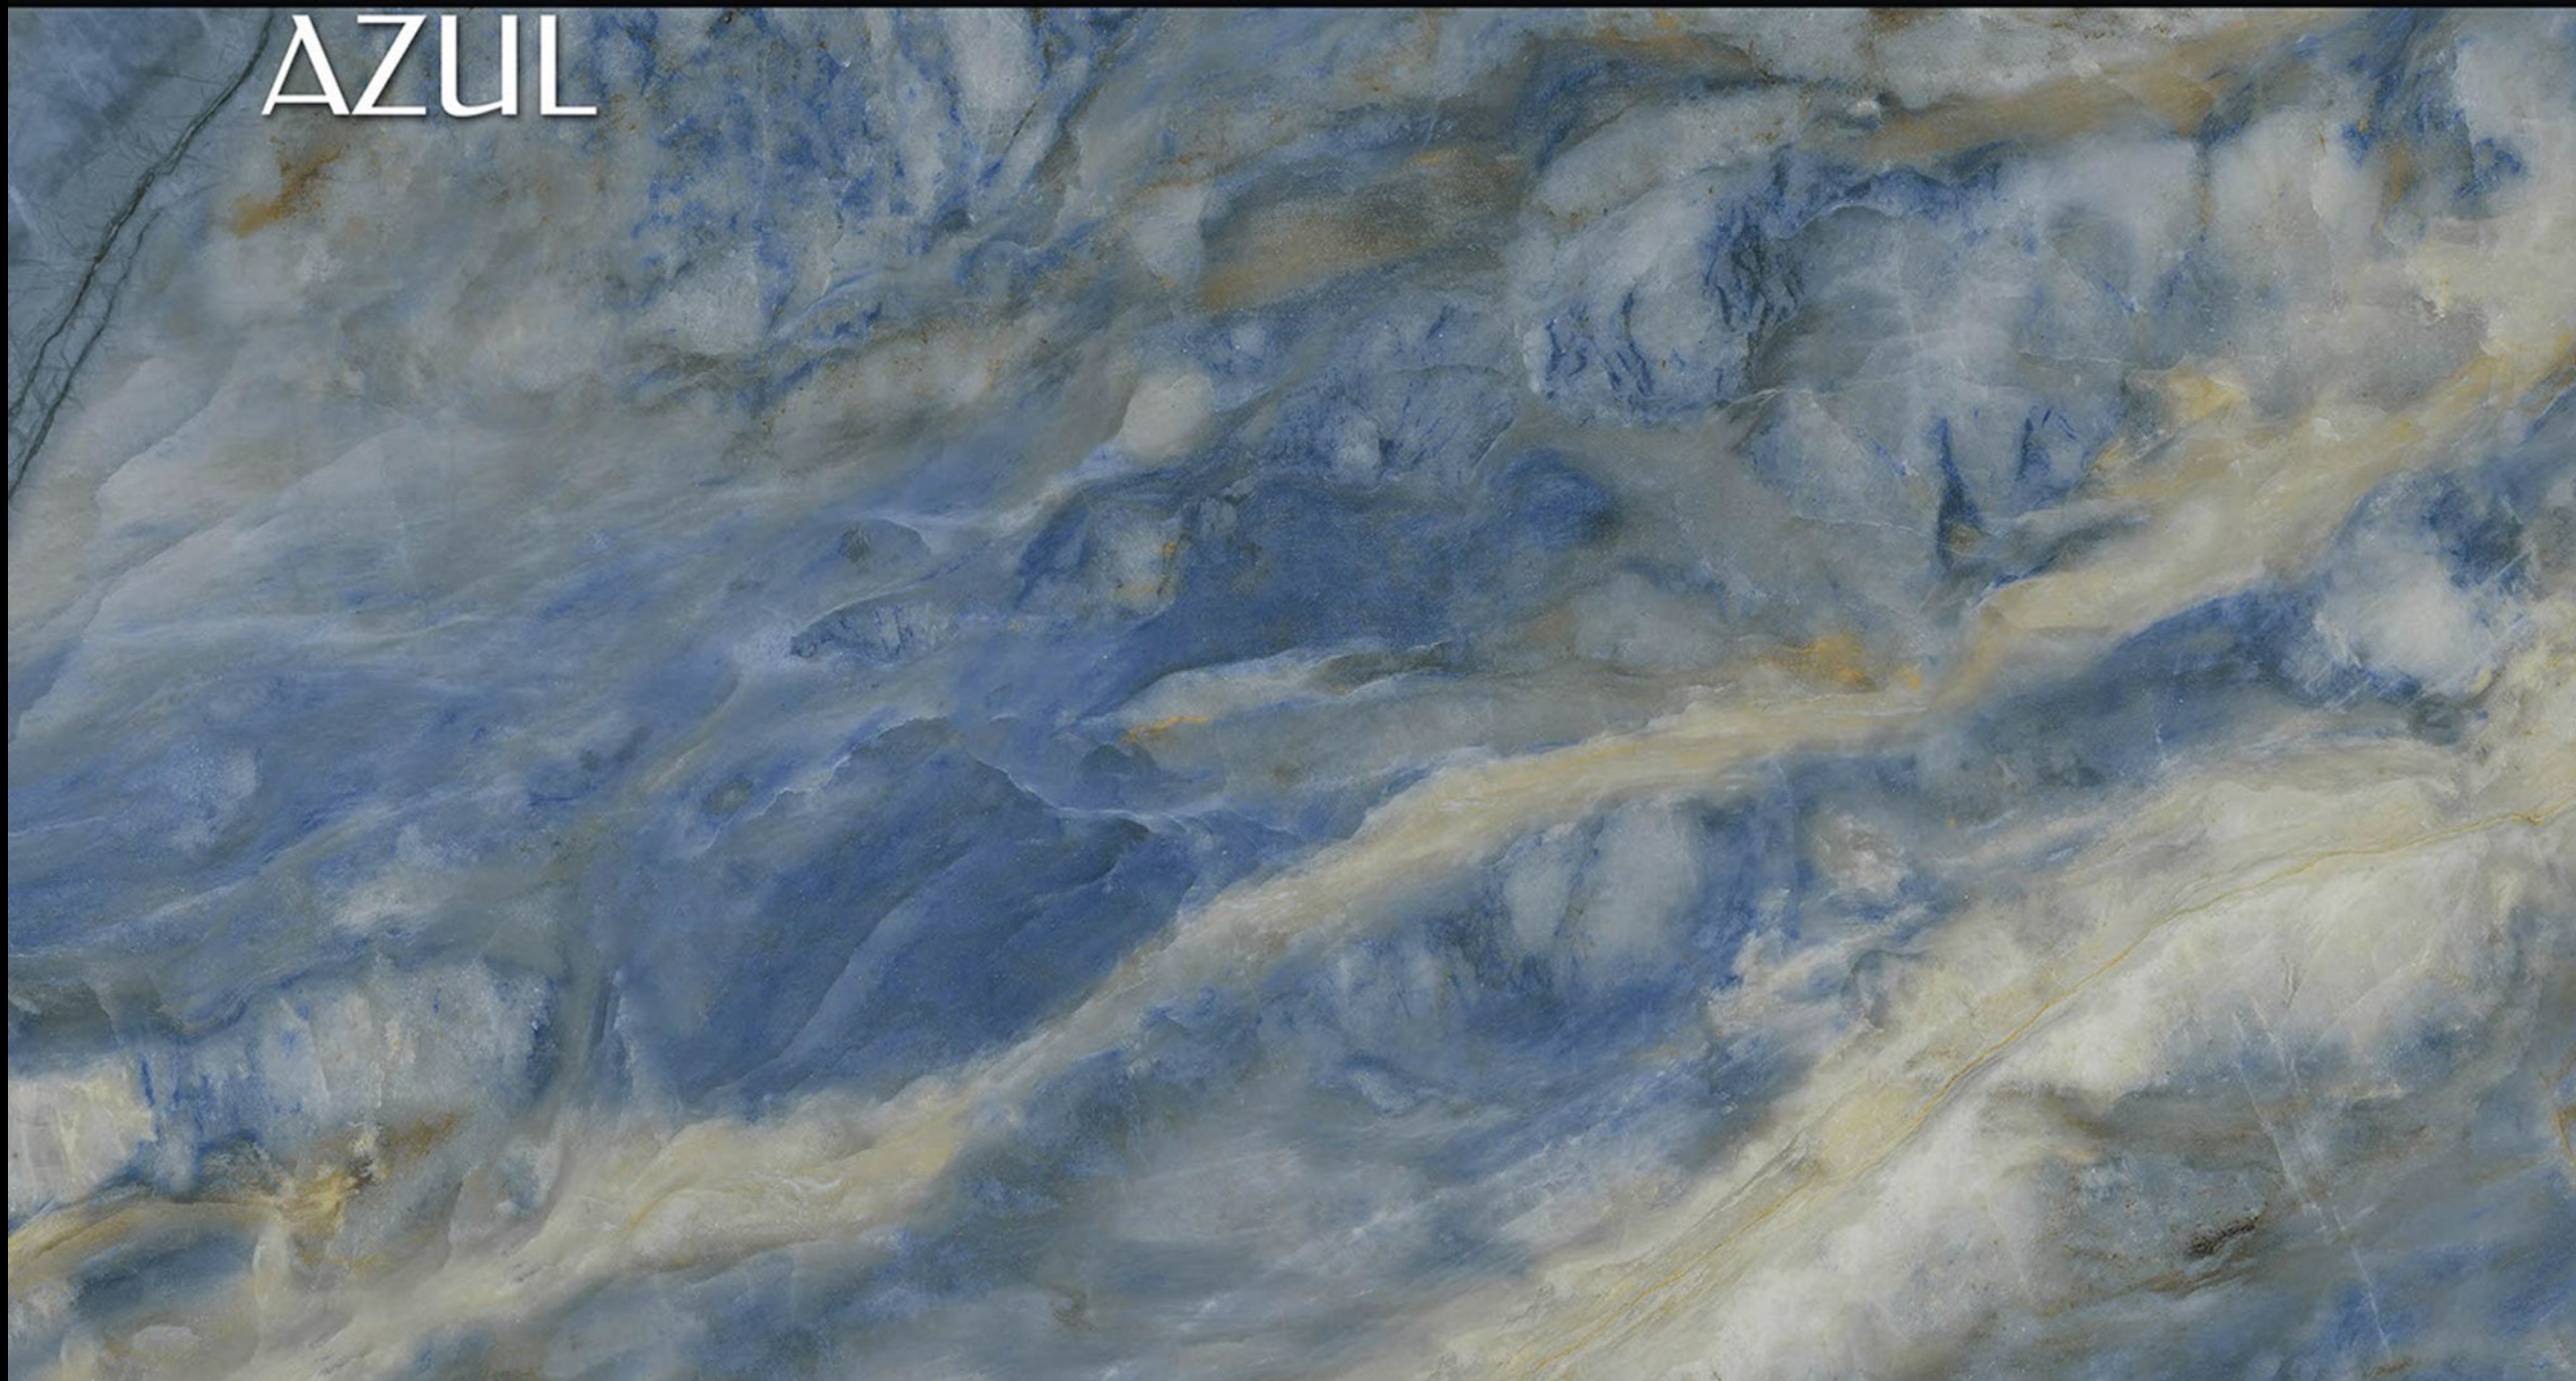

CLOUD BLACK

CLOUDY AZUL

**CLOUDY
AZUL**

Size
600x
1200mm

Finish
Hi-Glossy

Randoms
4

CLOUDY AZUL

CLOUDY SKY