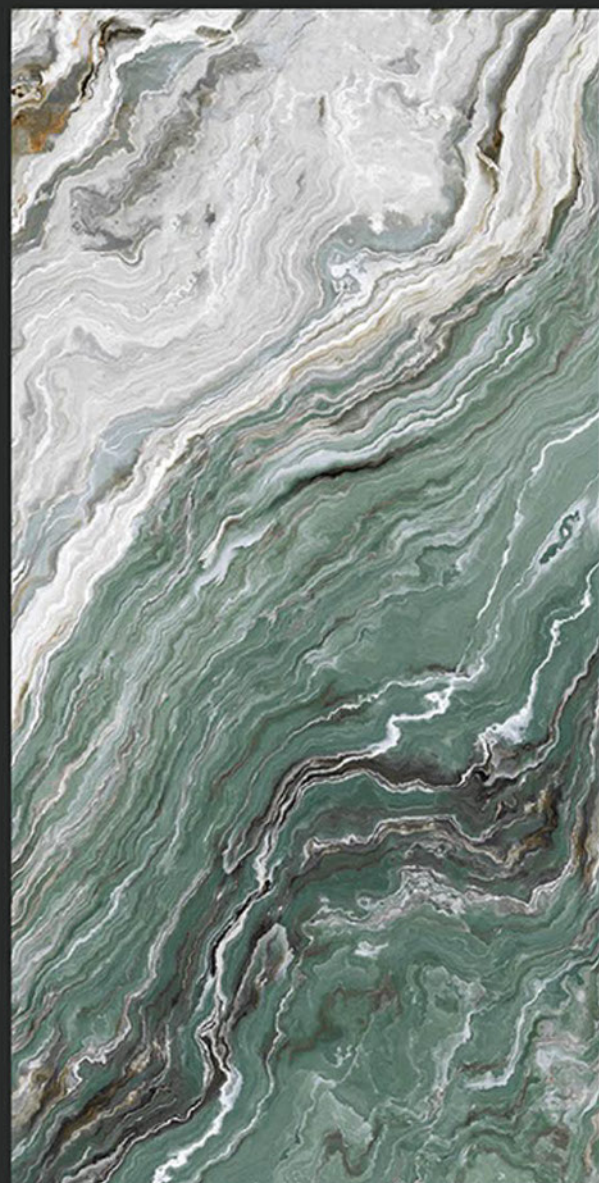

Finish
Hi-Glossy

Randoms
4

CRUNCH BLUE

CRUNCH GREEN

CRUNCH GREEN

Size
600x
1200mm

Finish
Hi-Glossy

Randoms
4