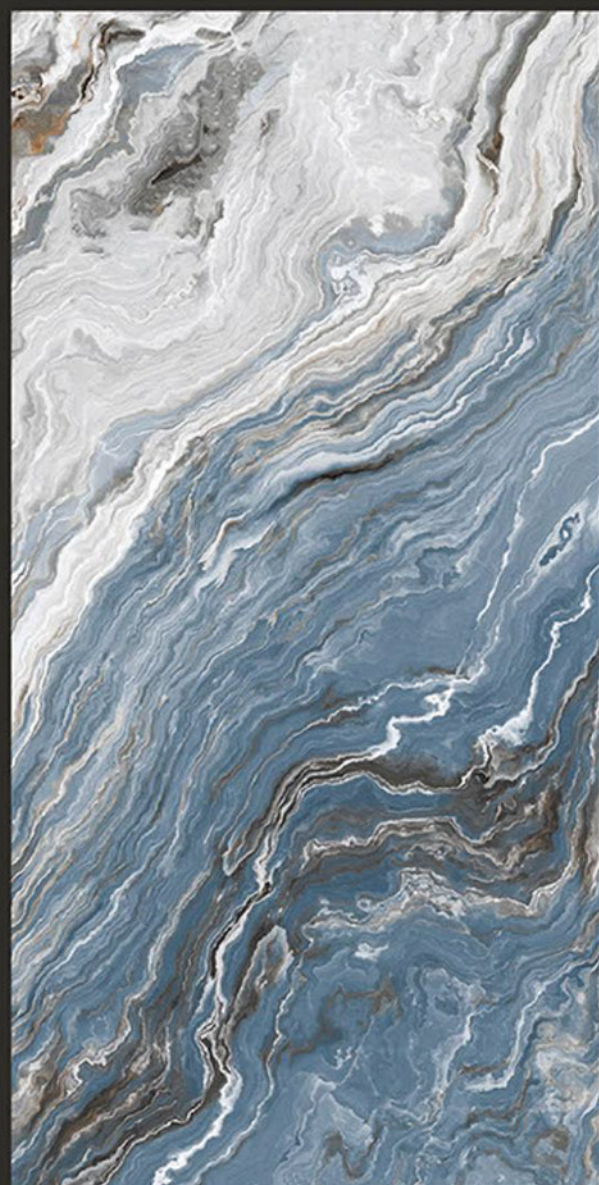

CRUNCH
BLUE

Size
600x
1200mm

Finish
Hi-Glossy

Randoms
4