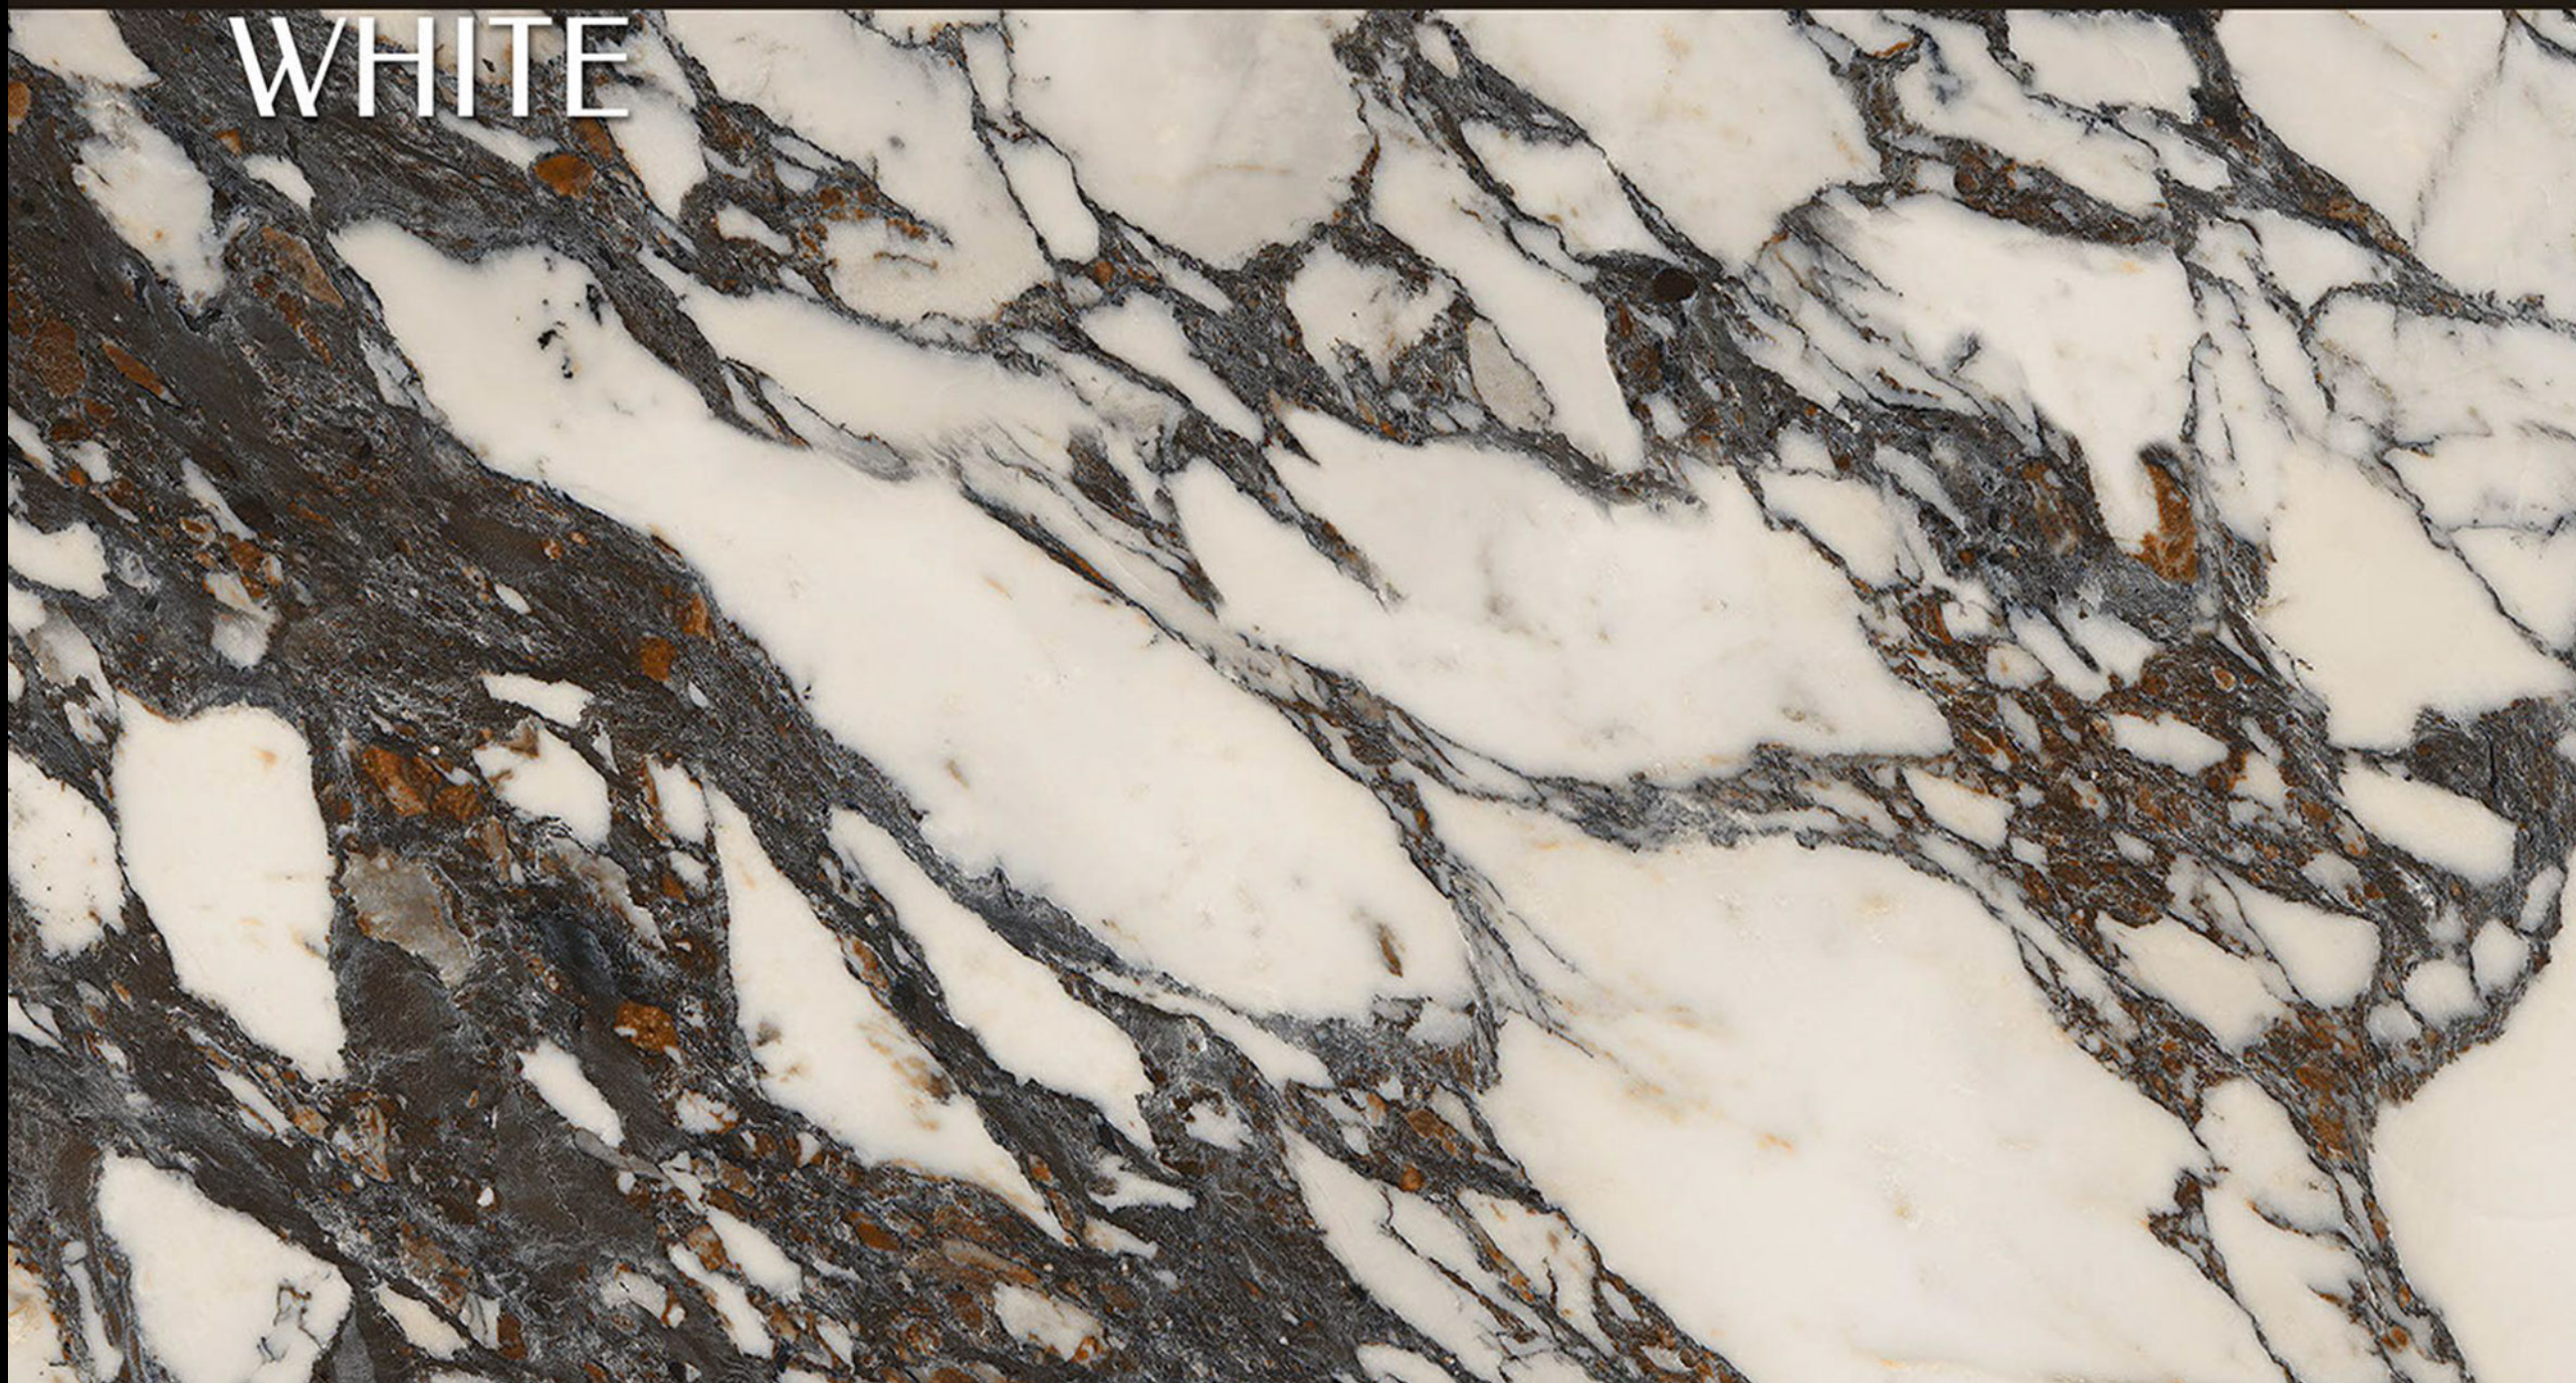

Size

600x
1200mm

Finish
Hi-Glossy

Randoms
6

ELECTRONICA

ENGARE WHITE

**ENGARE
WHITE**

Size
600x
1200mm