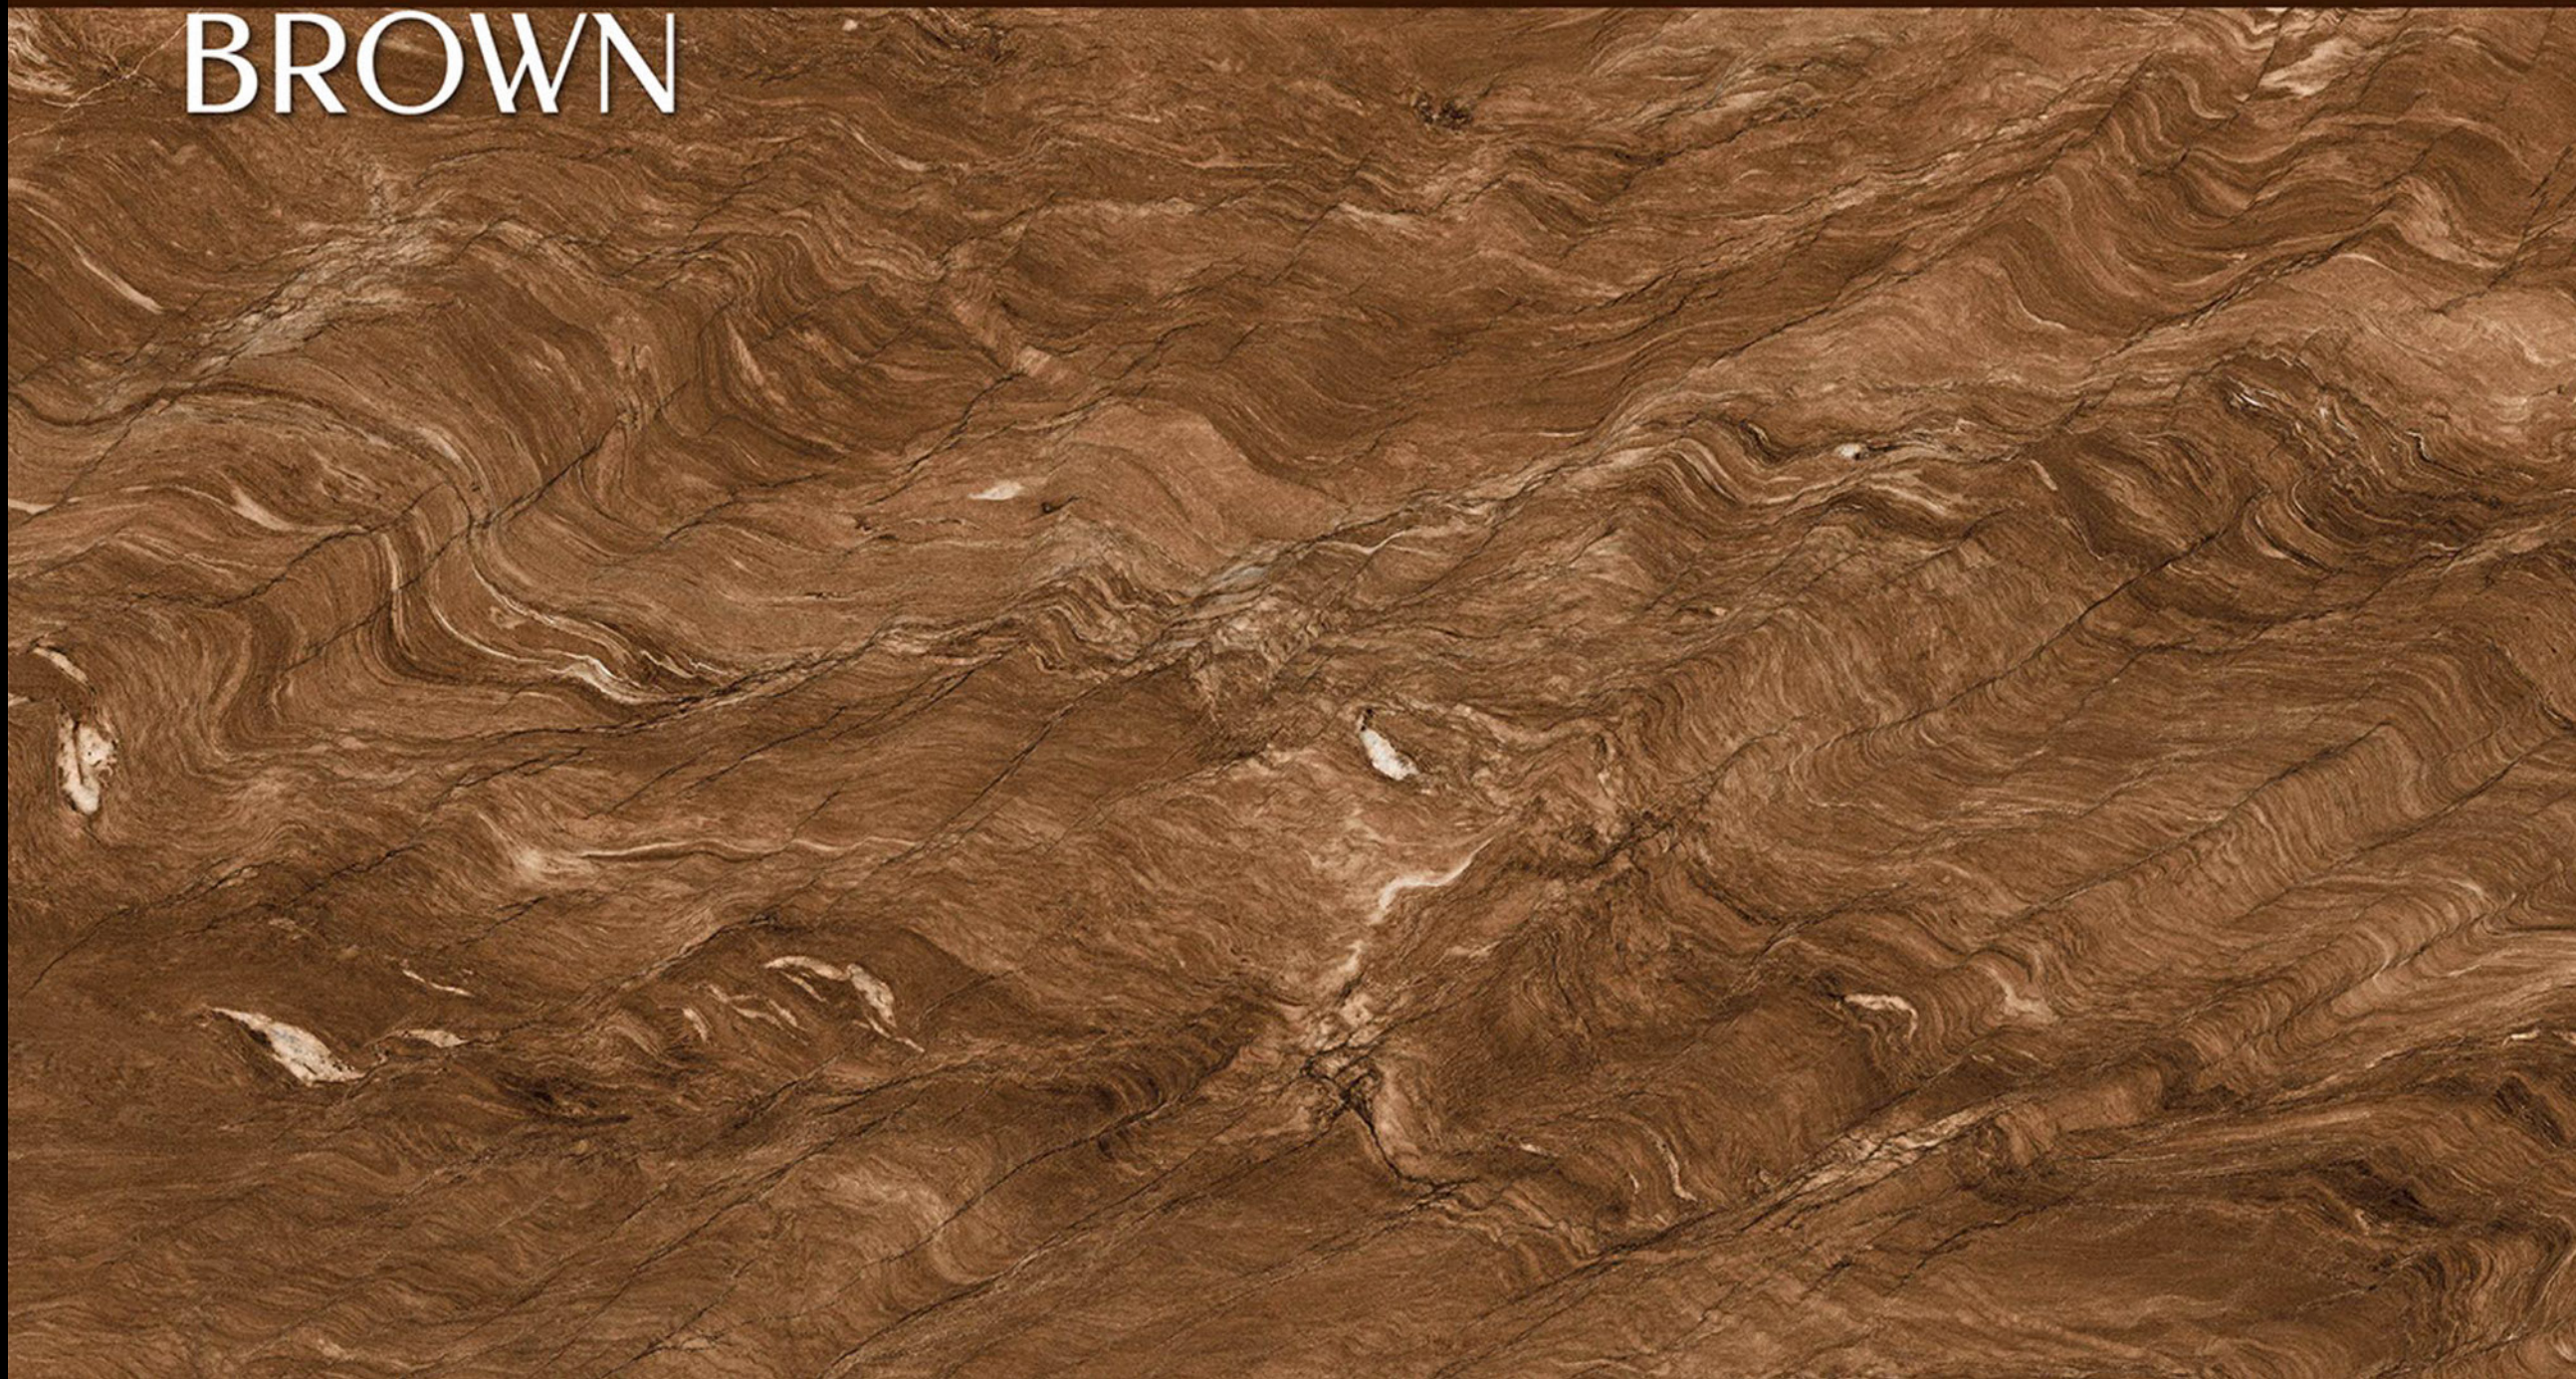

CRUNCH GREEN

CUTO
AQUA

CUTO
AQUA

Size
600x
1200mm

Finish
Hi-Glossy

Randoms
4

CUTO AQUA

DORATO BROWN