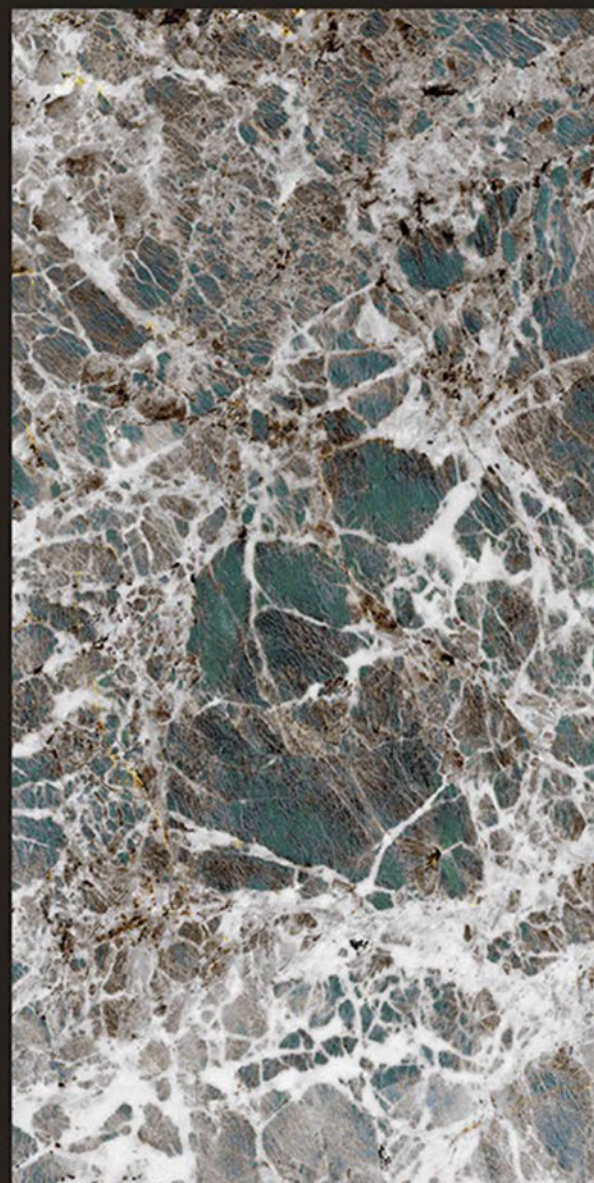

AMAZONITE

Size
600x
1200mm

Finish
Hi-Glossy

Randoms
6