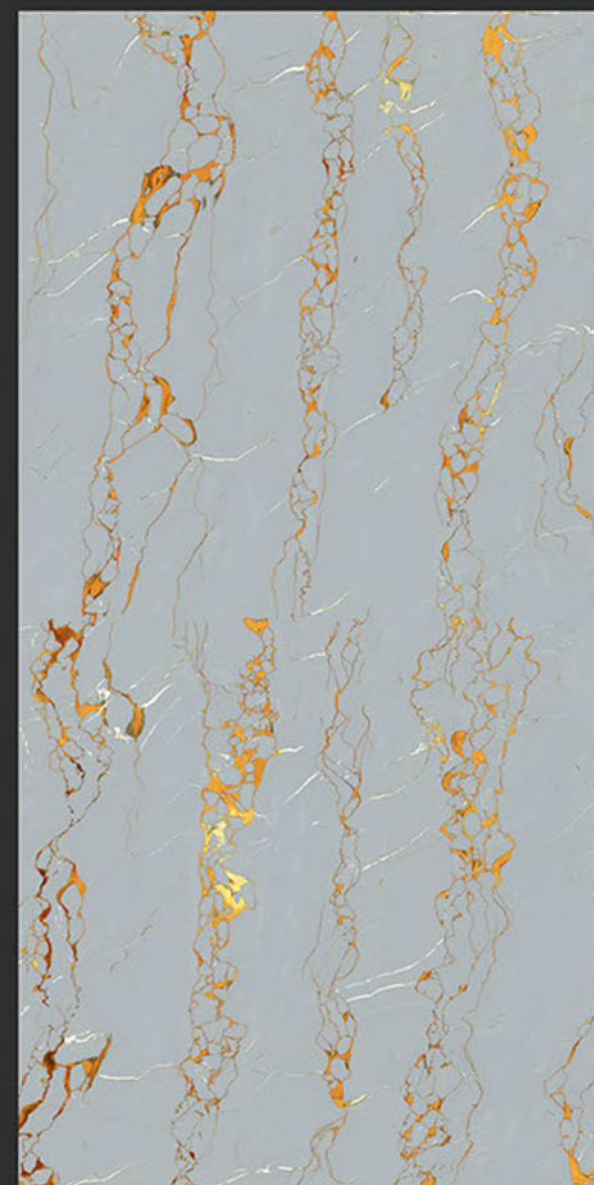

CAMARY
GREY

Size
600x
1200mm

Finish
Hi-Glossy

Randoms
5