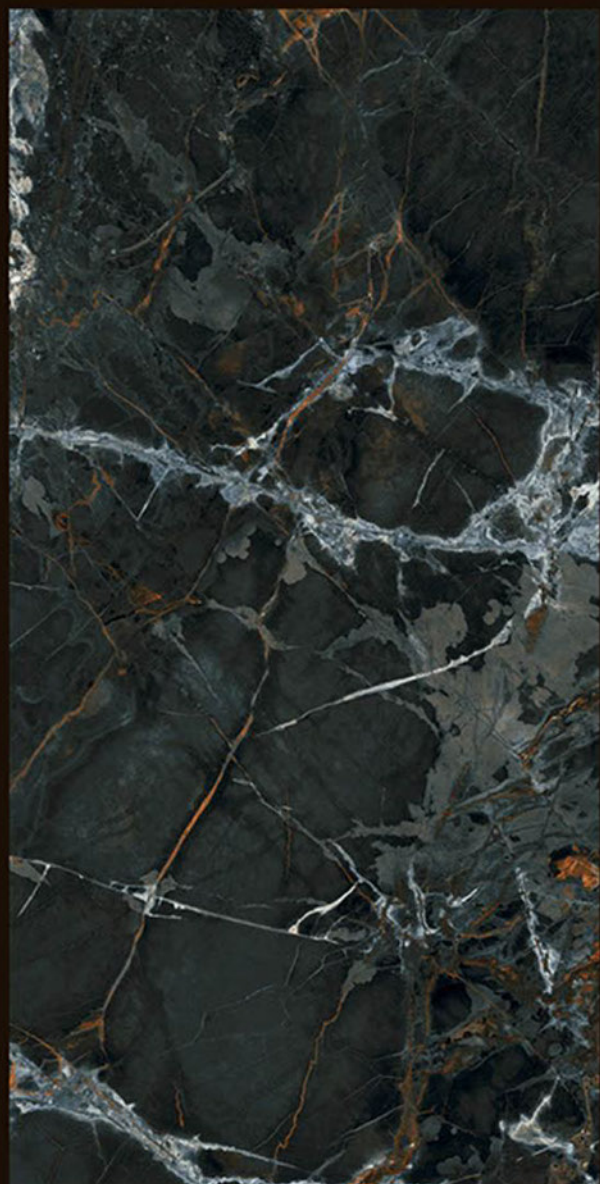

**BLACK
OPAL**

Size
600x
1200mm

Finish
Hi-Glossy

Randoms
6