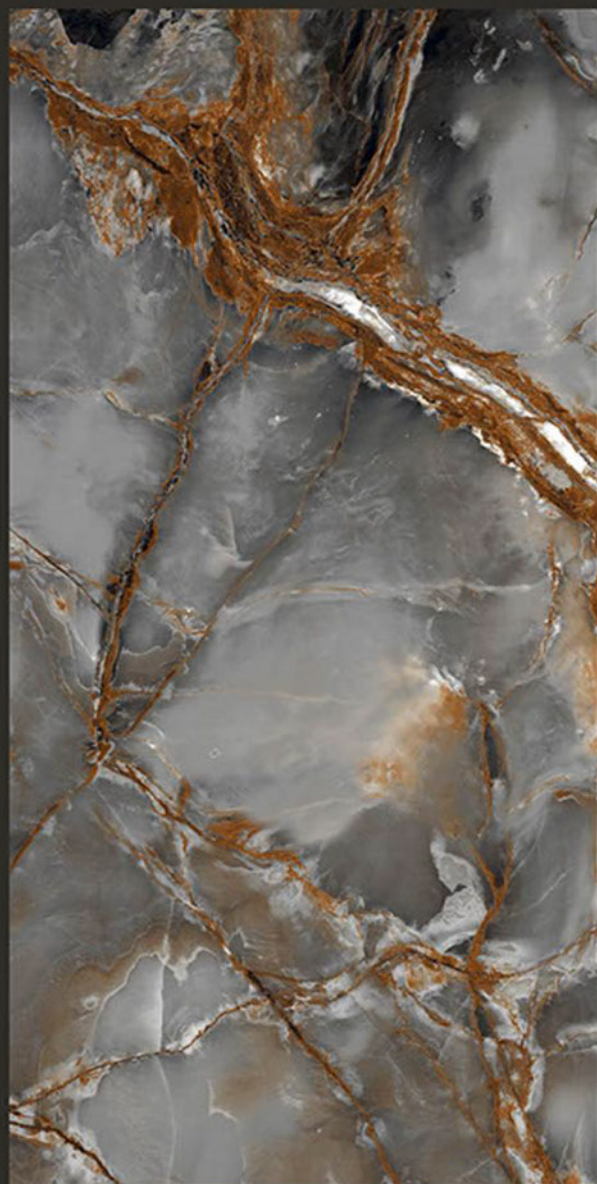

EXTREME ONYX

EXTREME
ONYX

Size
600x
1200mm

Finish
Hi-Glossy

Randoms
6

EXTREME ONYX

FOREST GREEN

**FOREST
GREEN**