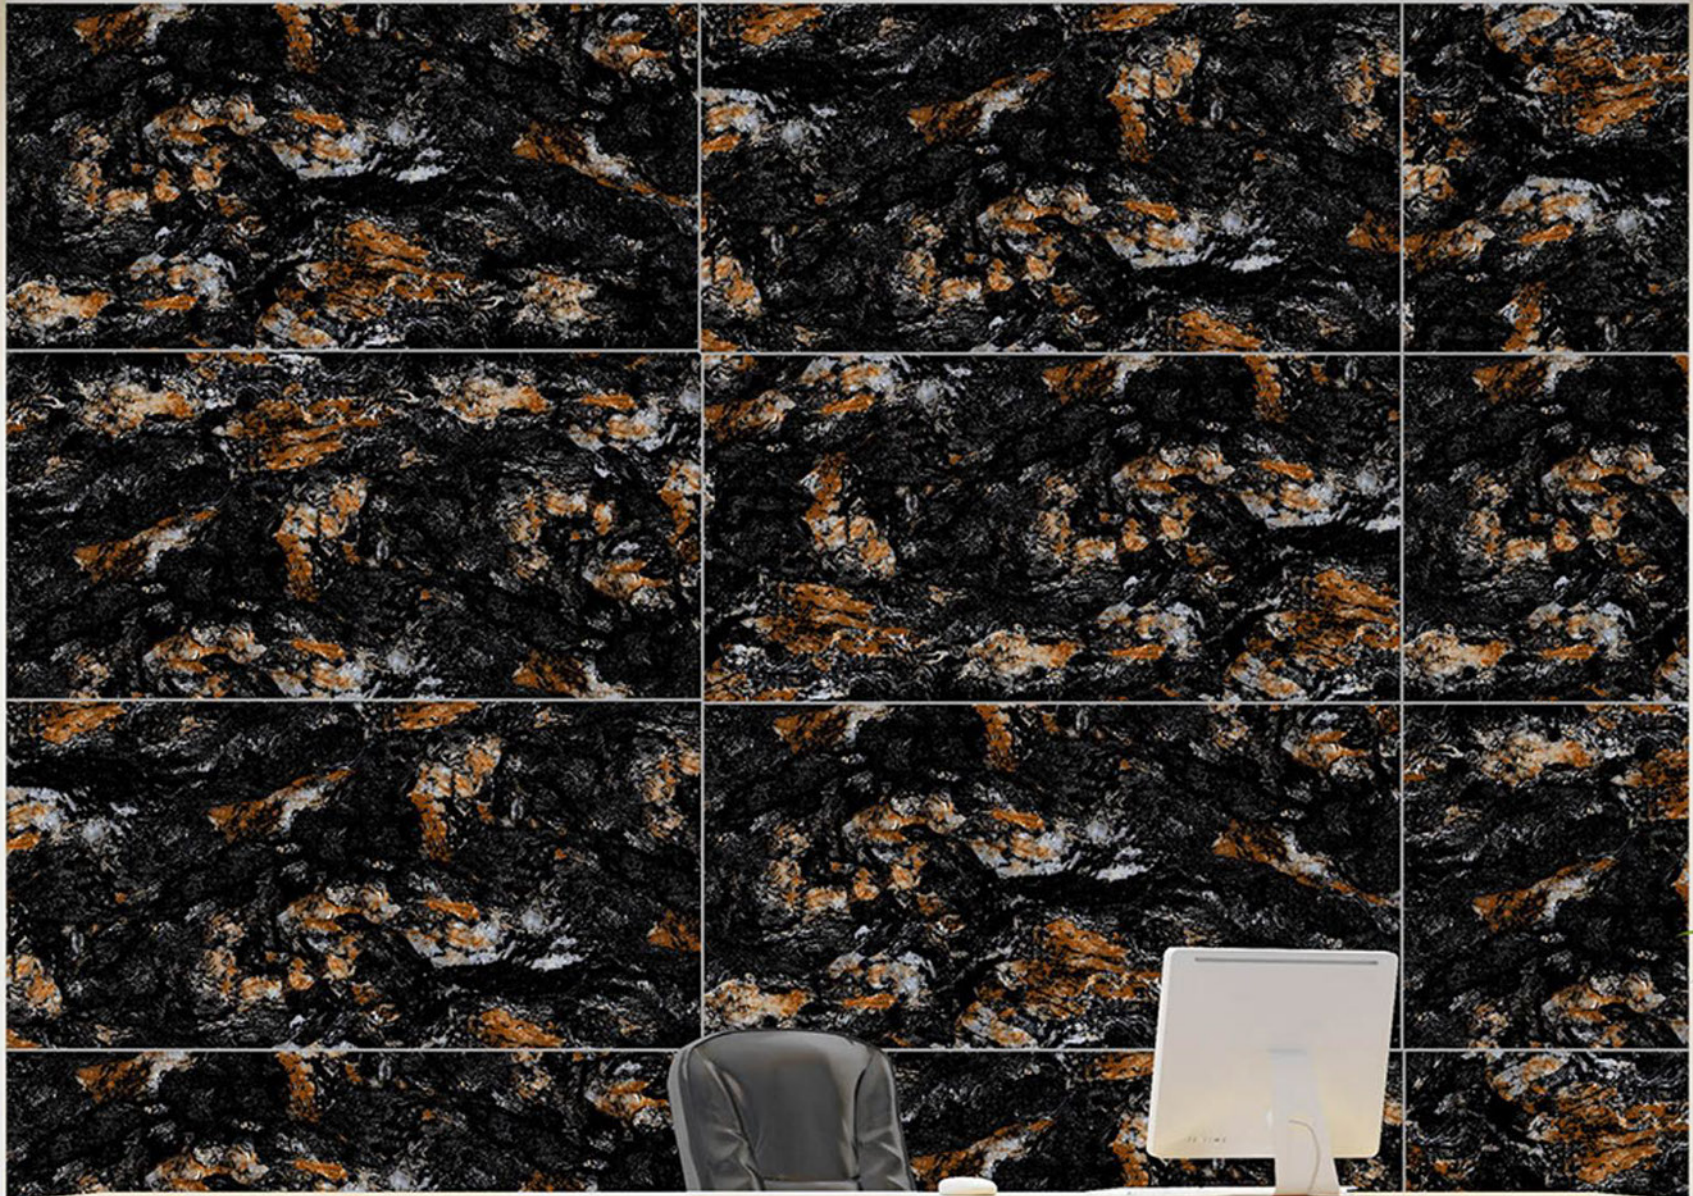

CLOUD BLACK

CLOUDY AZUL

**CLOUDY
AZUL**

Size
600x
1200mm

Finish
Hi-Glossy

Randoms
4

CLOUDY AZUL

CLOUDY SKY