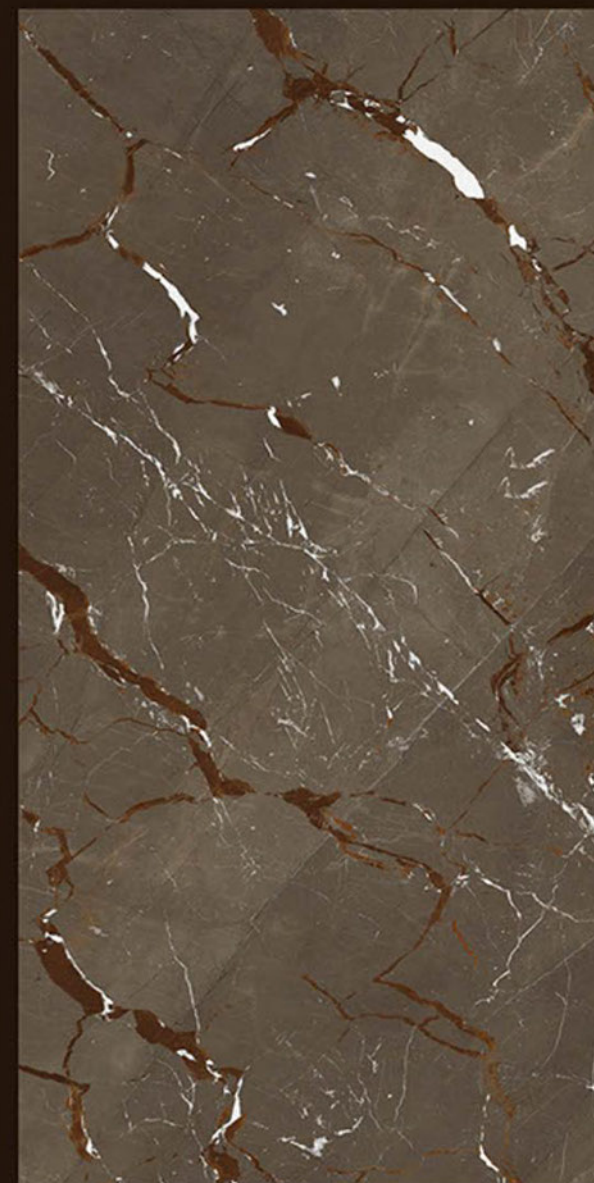

**FOSTA
BROWN**

Size
600x
1200mm

Finish
Hi-Glossy

Randoms
5