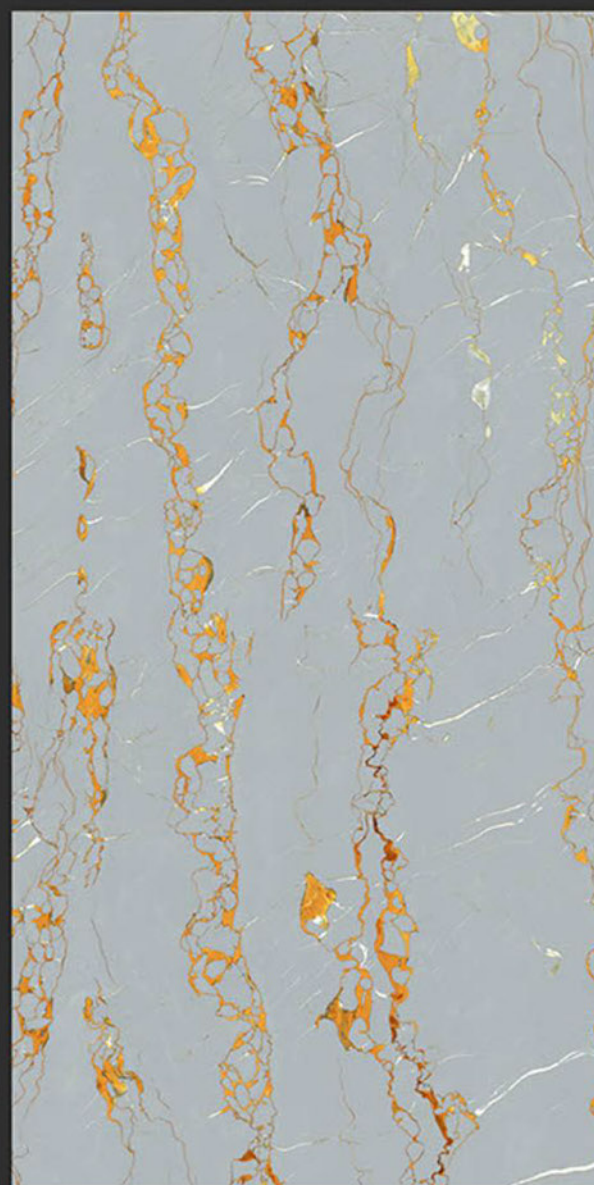

CAMARY
GREY

Size
600x
1200mm

Finish
Hi-Glossy

Randoms
5