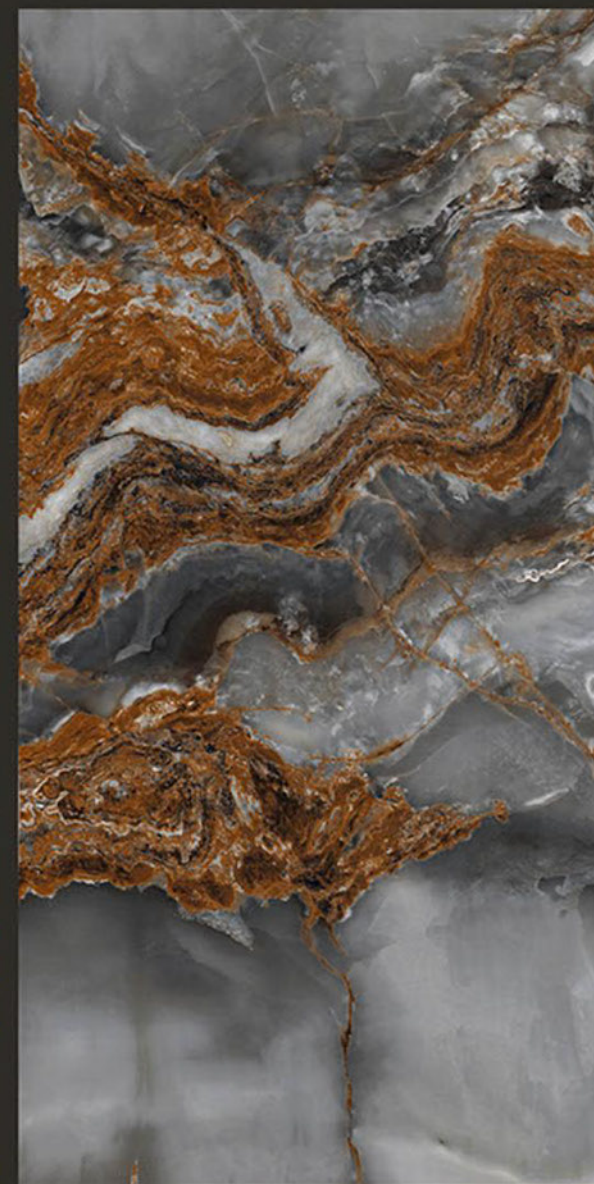

EXTREME ONYX

EXTREME
ONYX

Size
600x
1200mm

Finish
Hi-Glossy

Randoms
6

EXTREME ONYX

FOREST GREEN

**FOREST
GREEN**