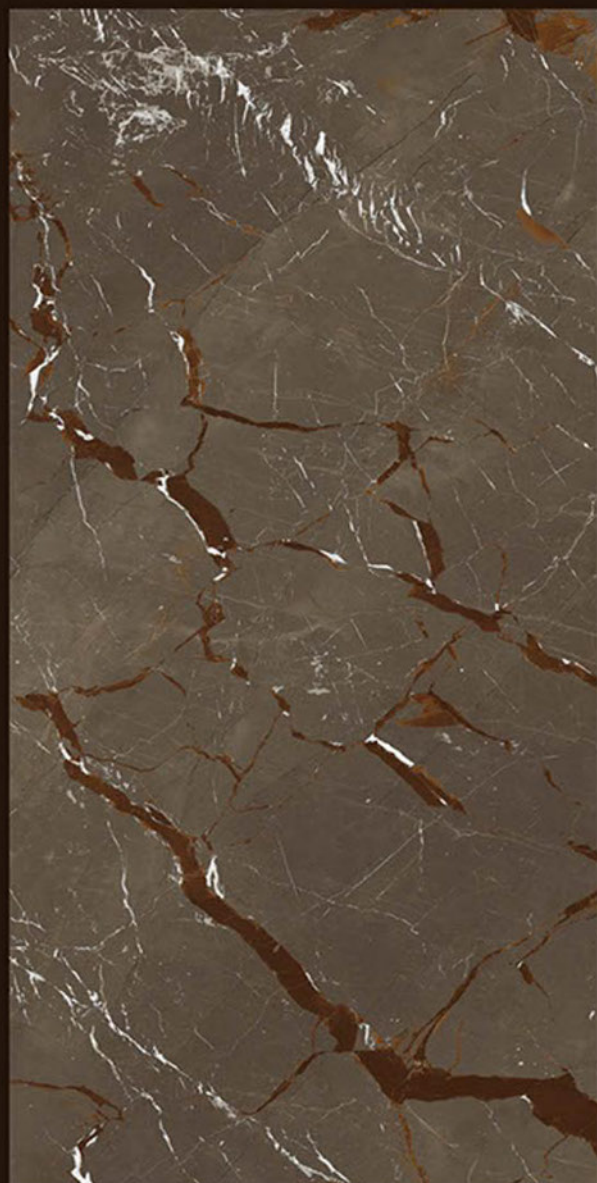

**FOSTA
BROWN**

Size
600x
1200mm

Finish
Hi-Glossy

Randoms
5