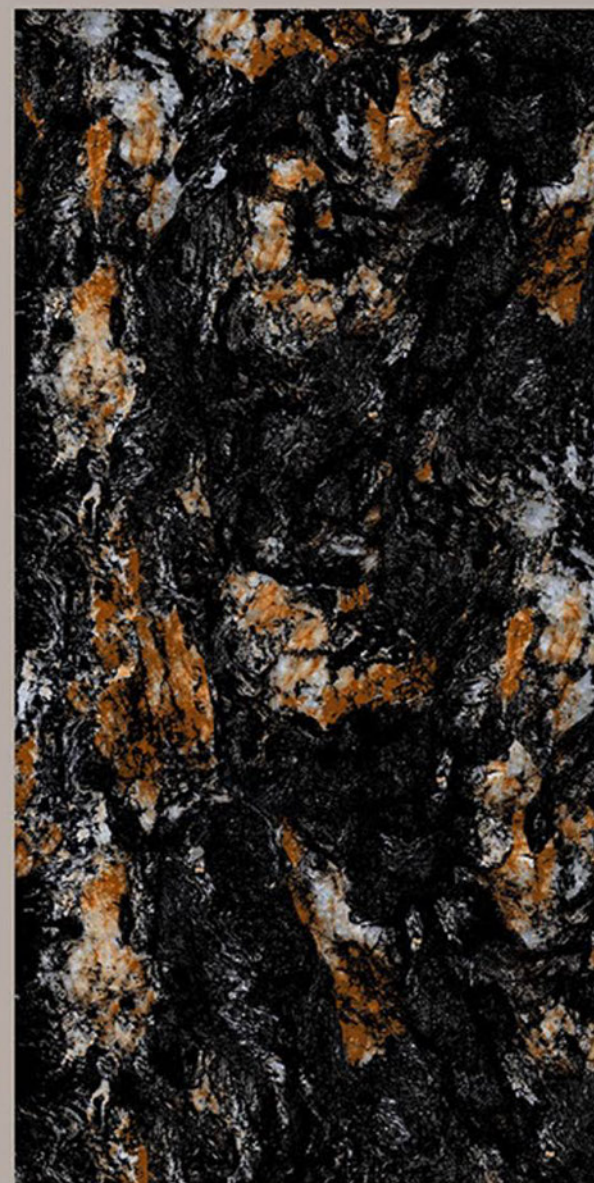

CLOUD BLACK

CLOUDY AZUL

**CLOUDY
AZUL**

Size
600x
1200mm

Finish
Hi-Glossy

Randoms
4

CLOUDY AZUL

CLOUDY SKY