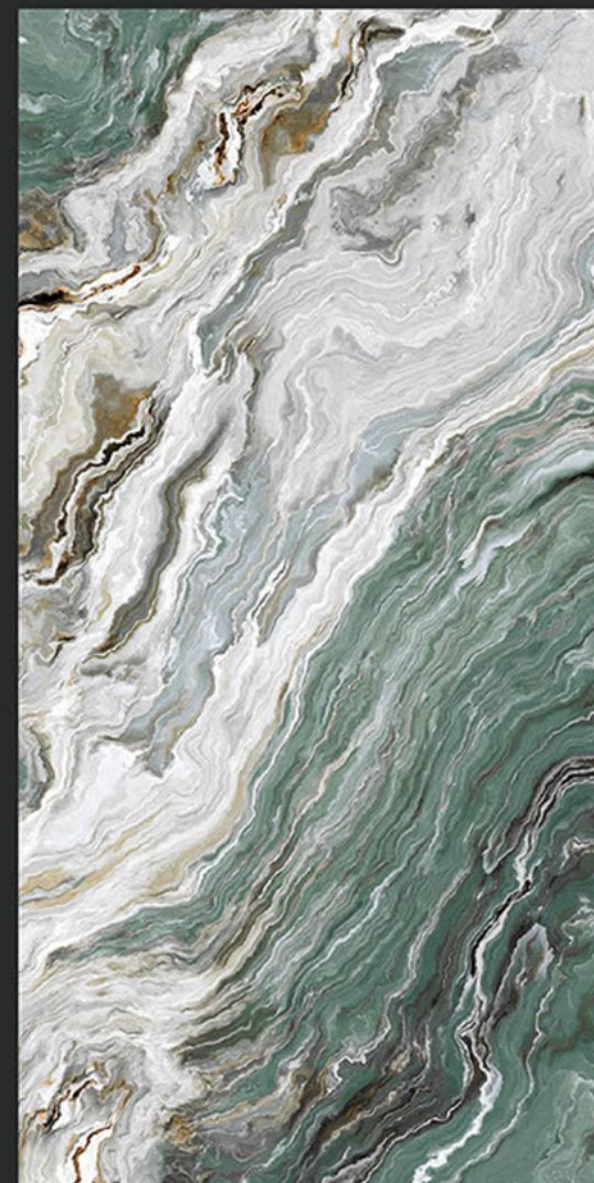

Finish
Hi-Glossy

Randoms
4

CRUNCH BLUE

CRUNCH GREEN

CRUNCH GREEN

Size
600x
1200mm

Finish
Hi-Glossy

Randoms
4