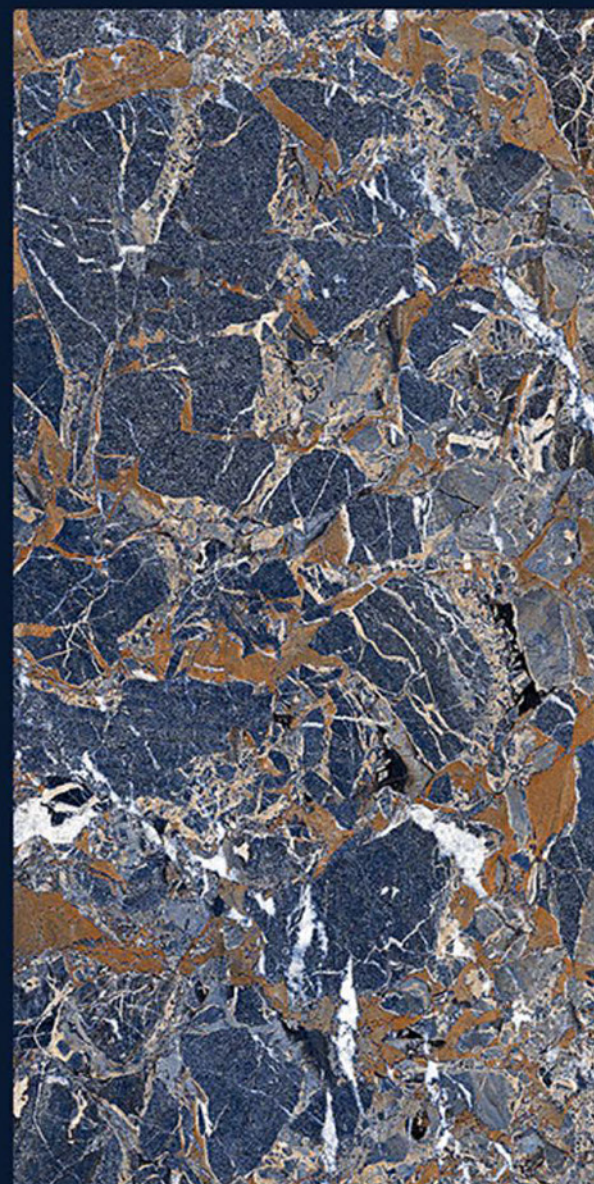

Randoms
6

AMAZONITE

AMOR NEBULA

AMOR NEBULA

Size
600x
1200mm

Finish
Hi-Glossy

Randoms
3

AMOR NEBULLA