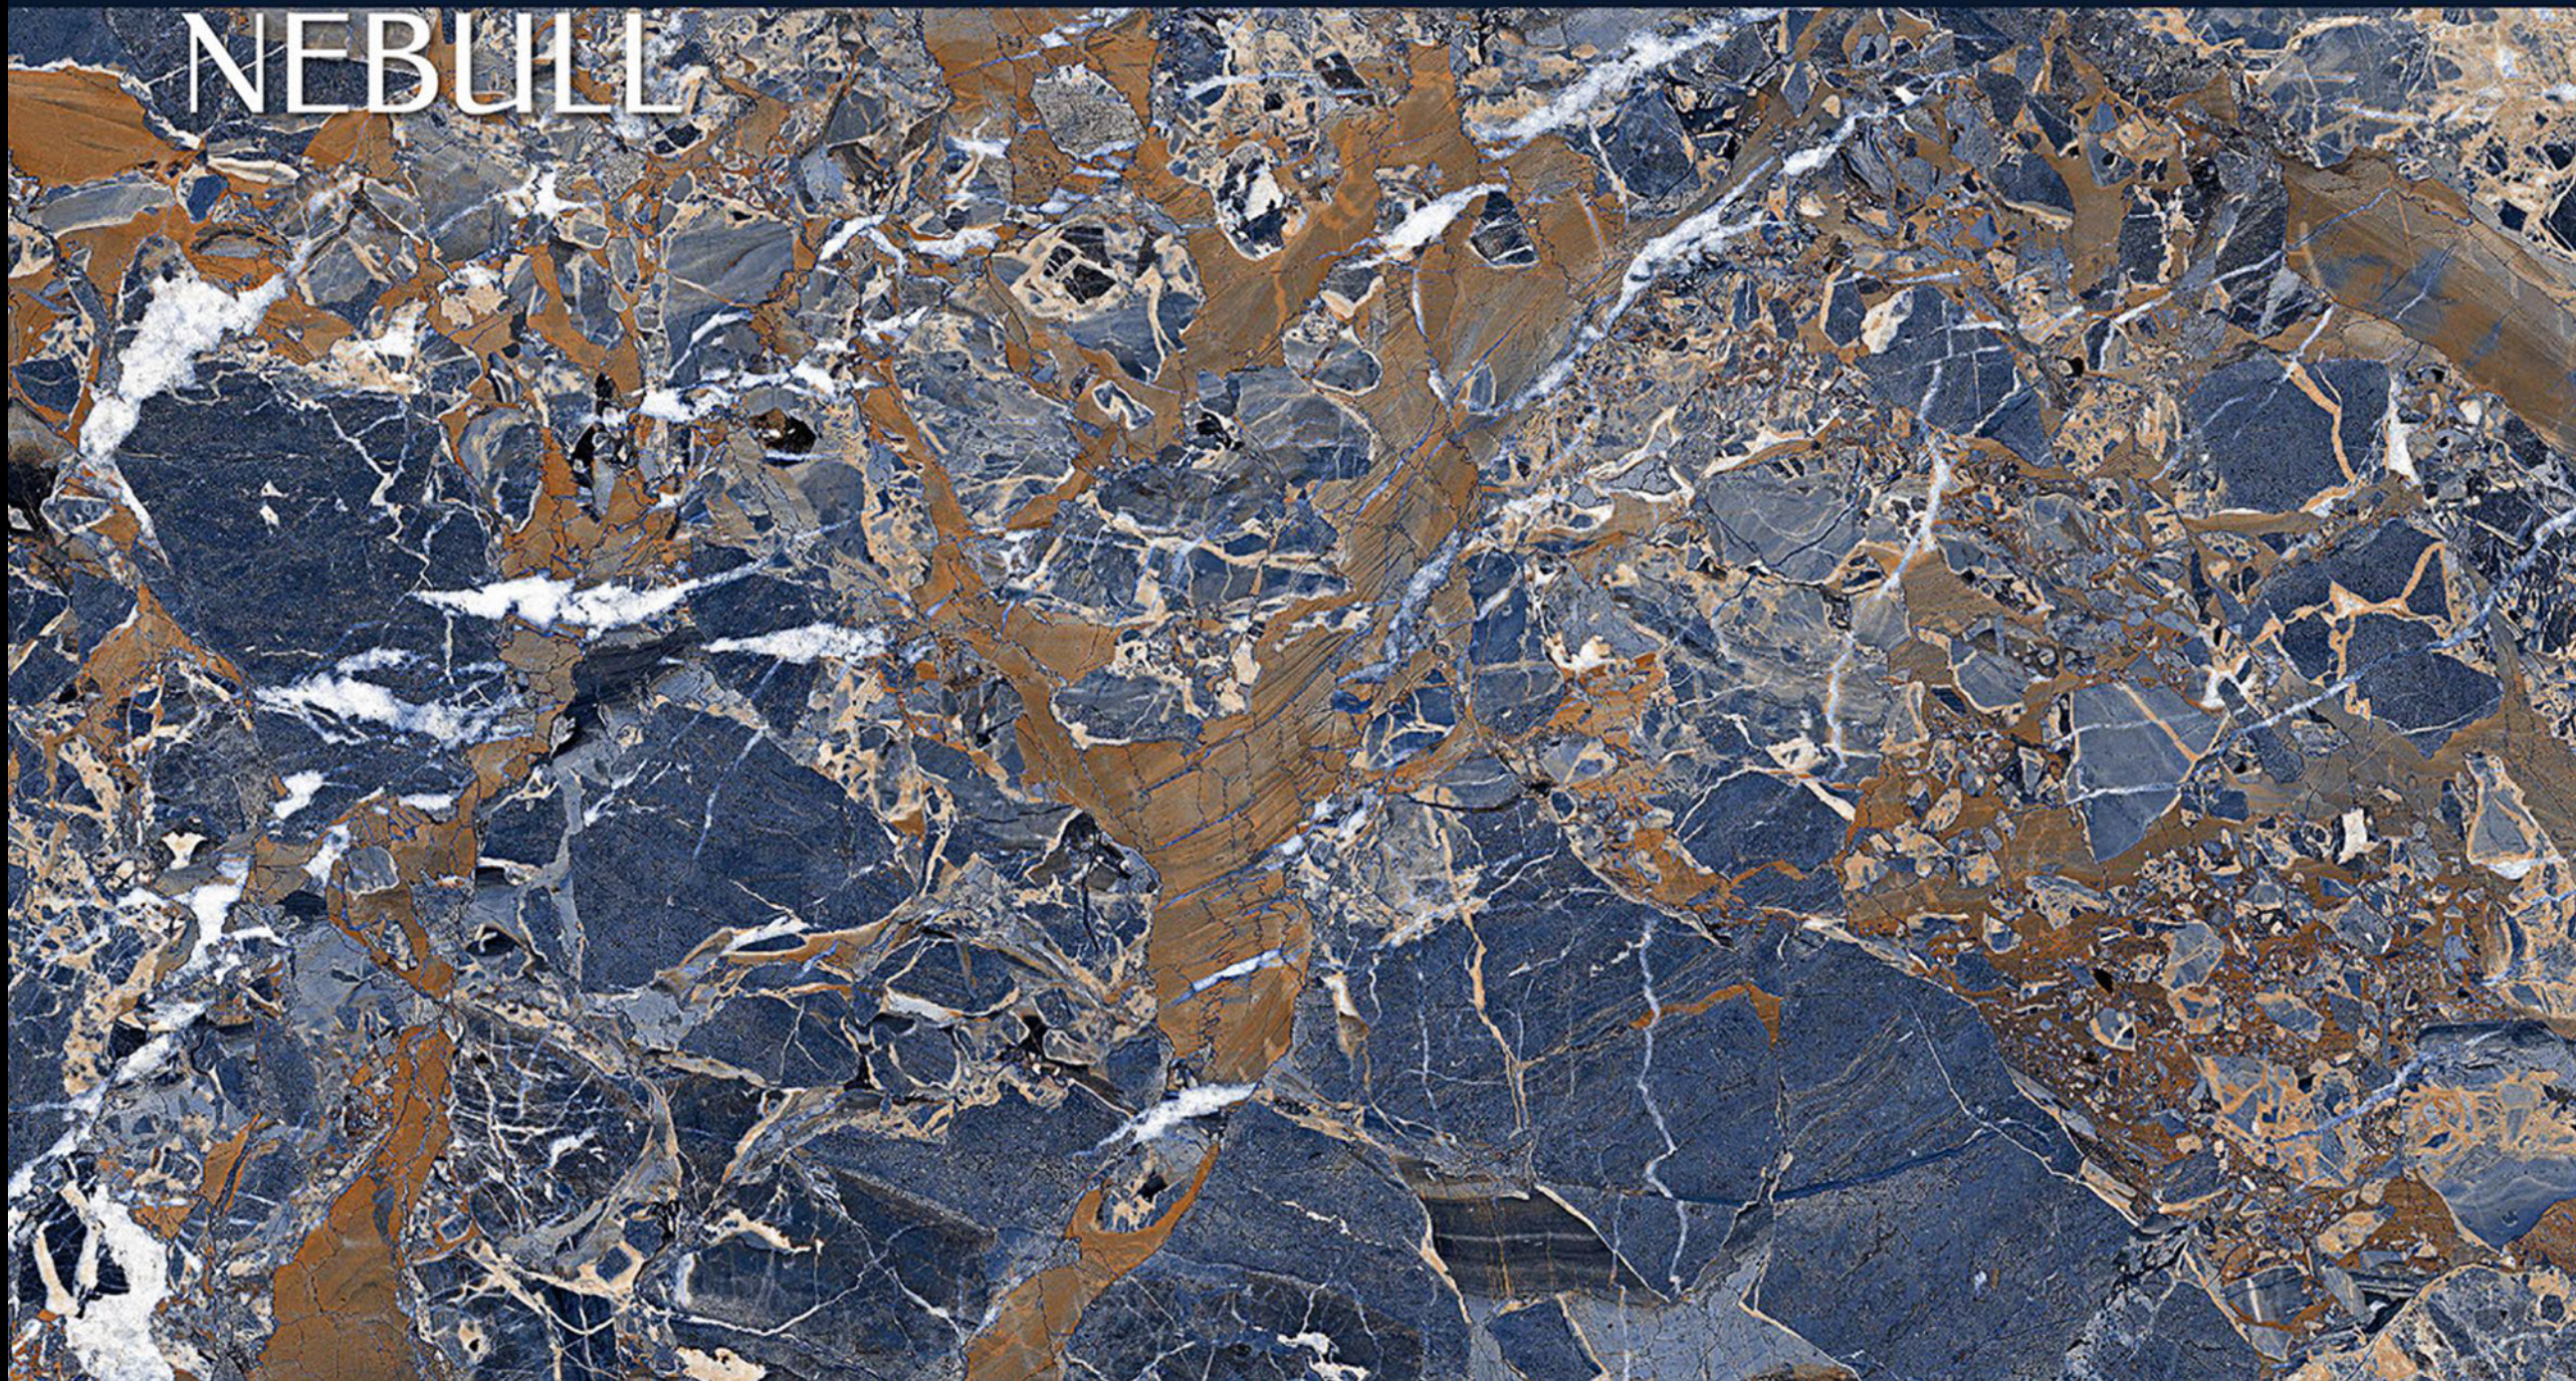

AMOR NEBULA