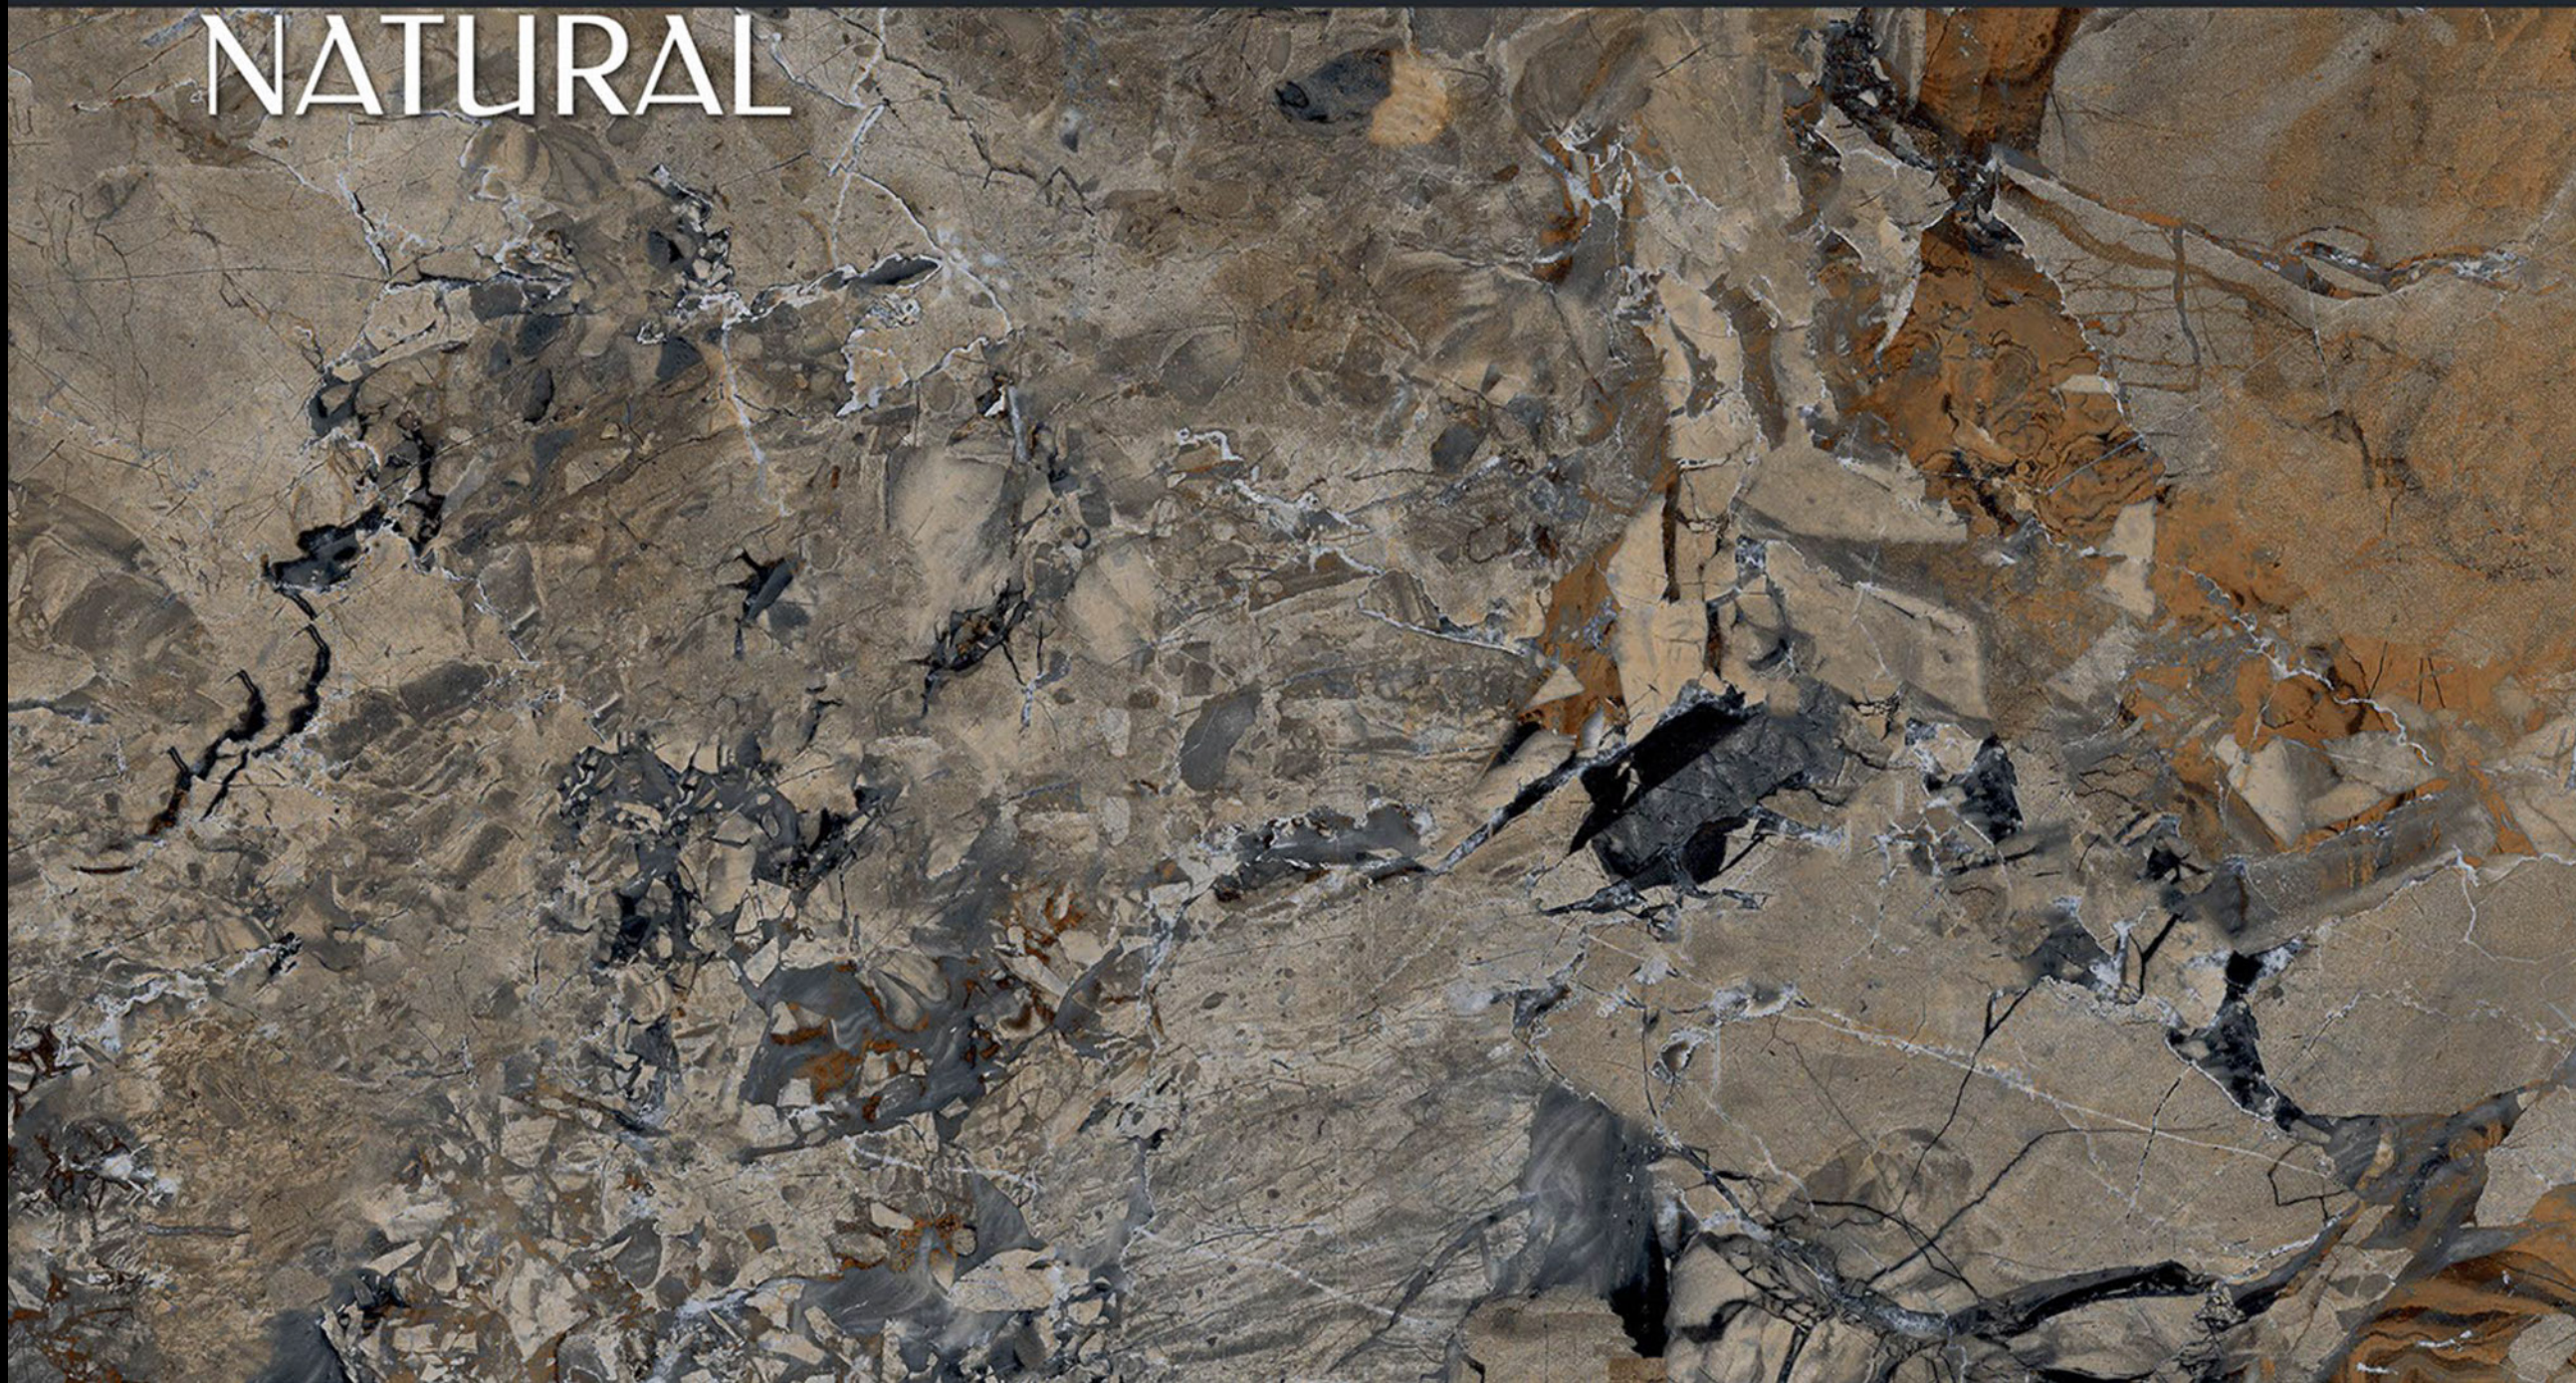

AMSTROM NATURAL