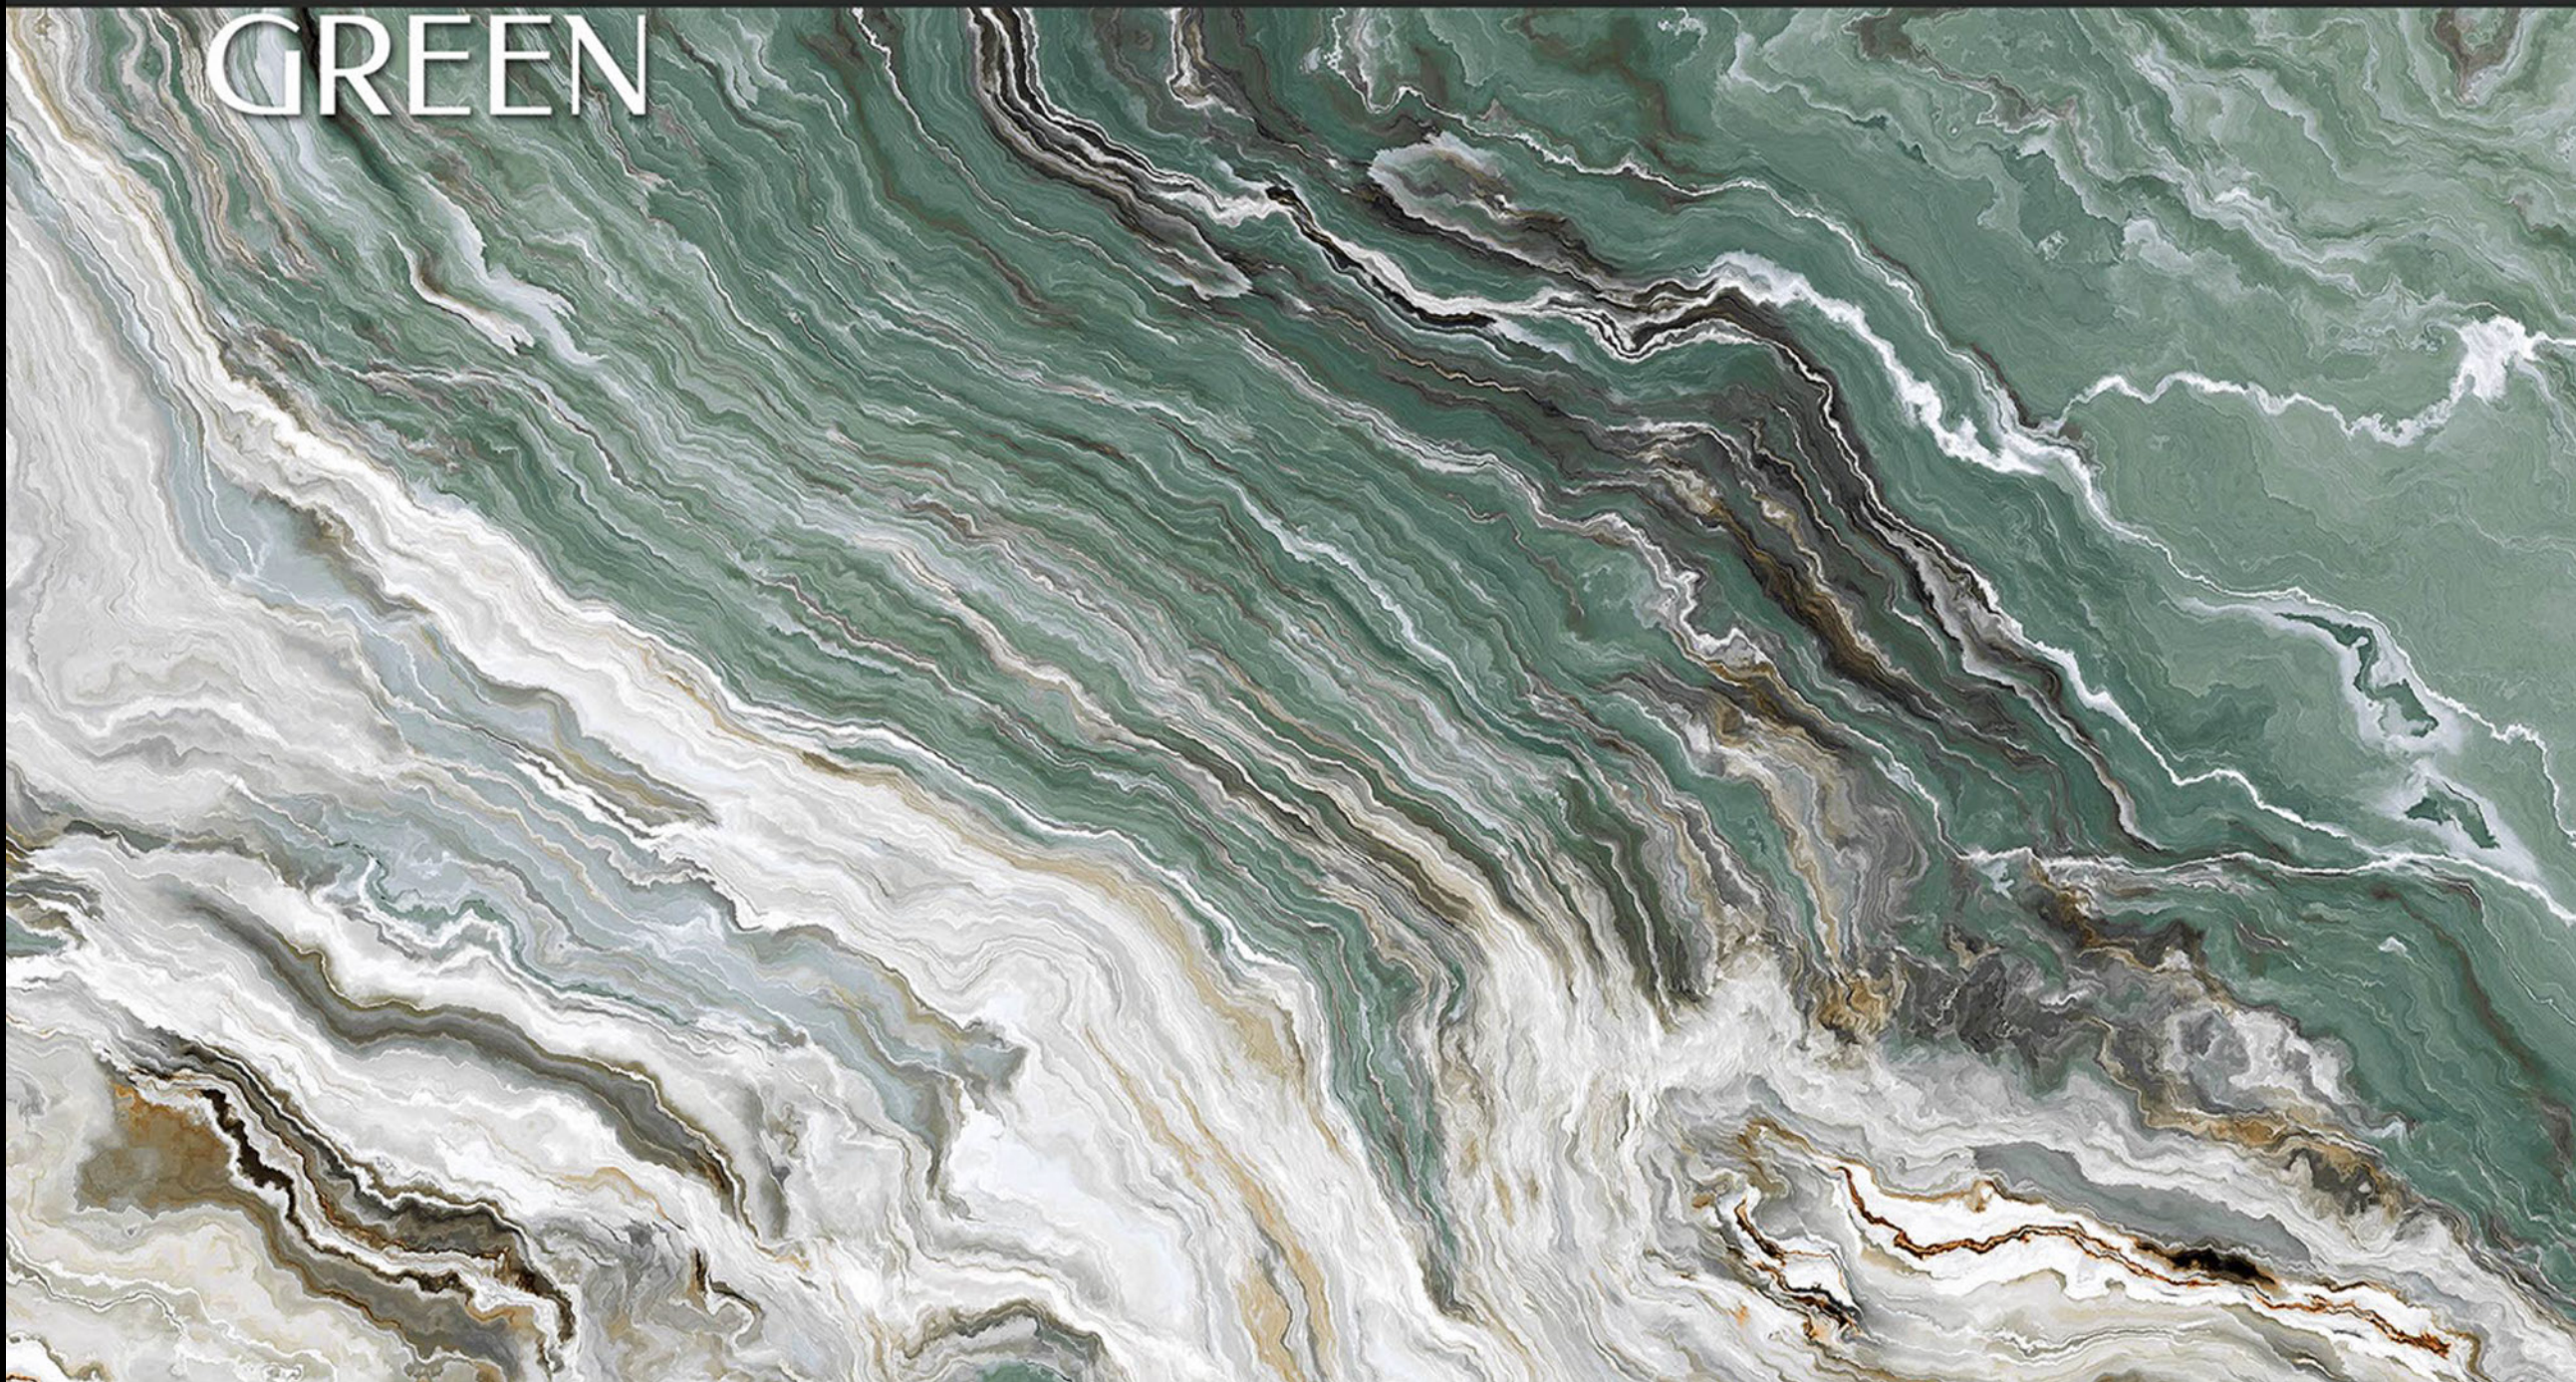

CRUNCH GREEN