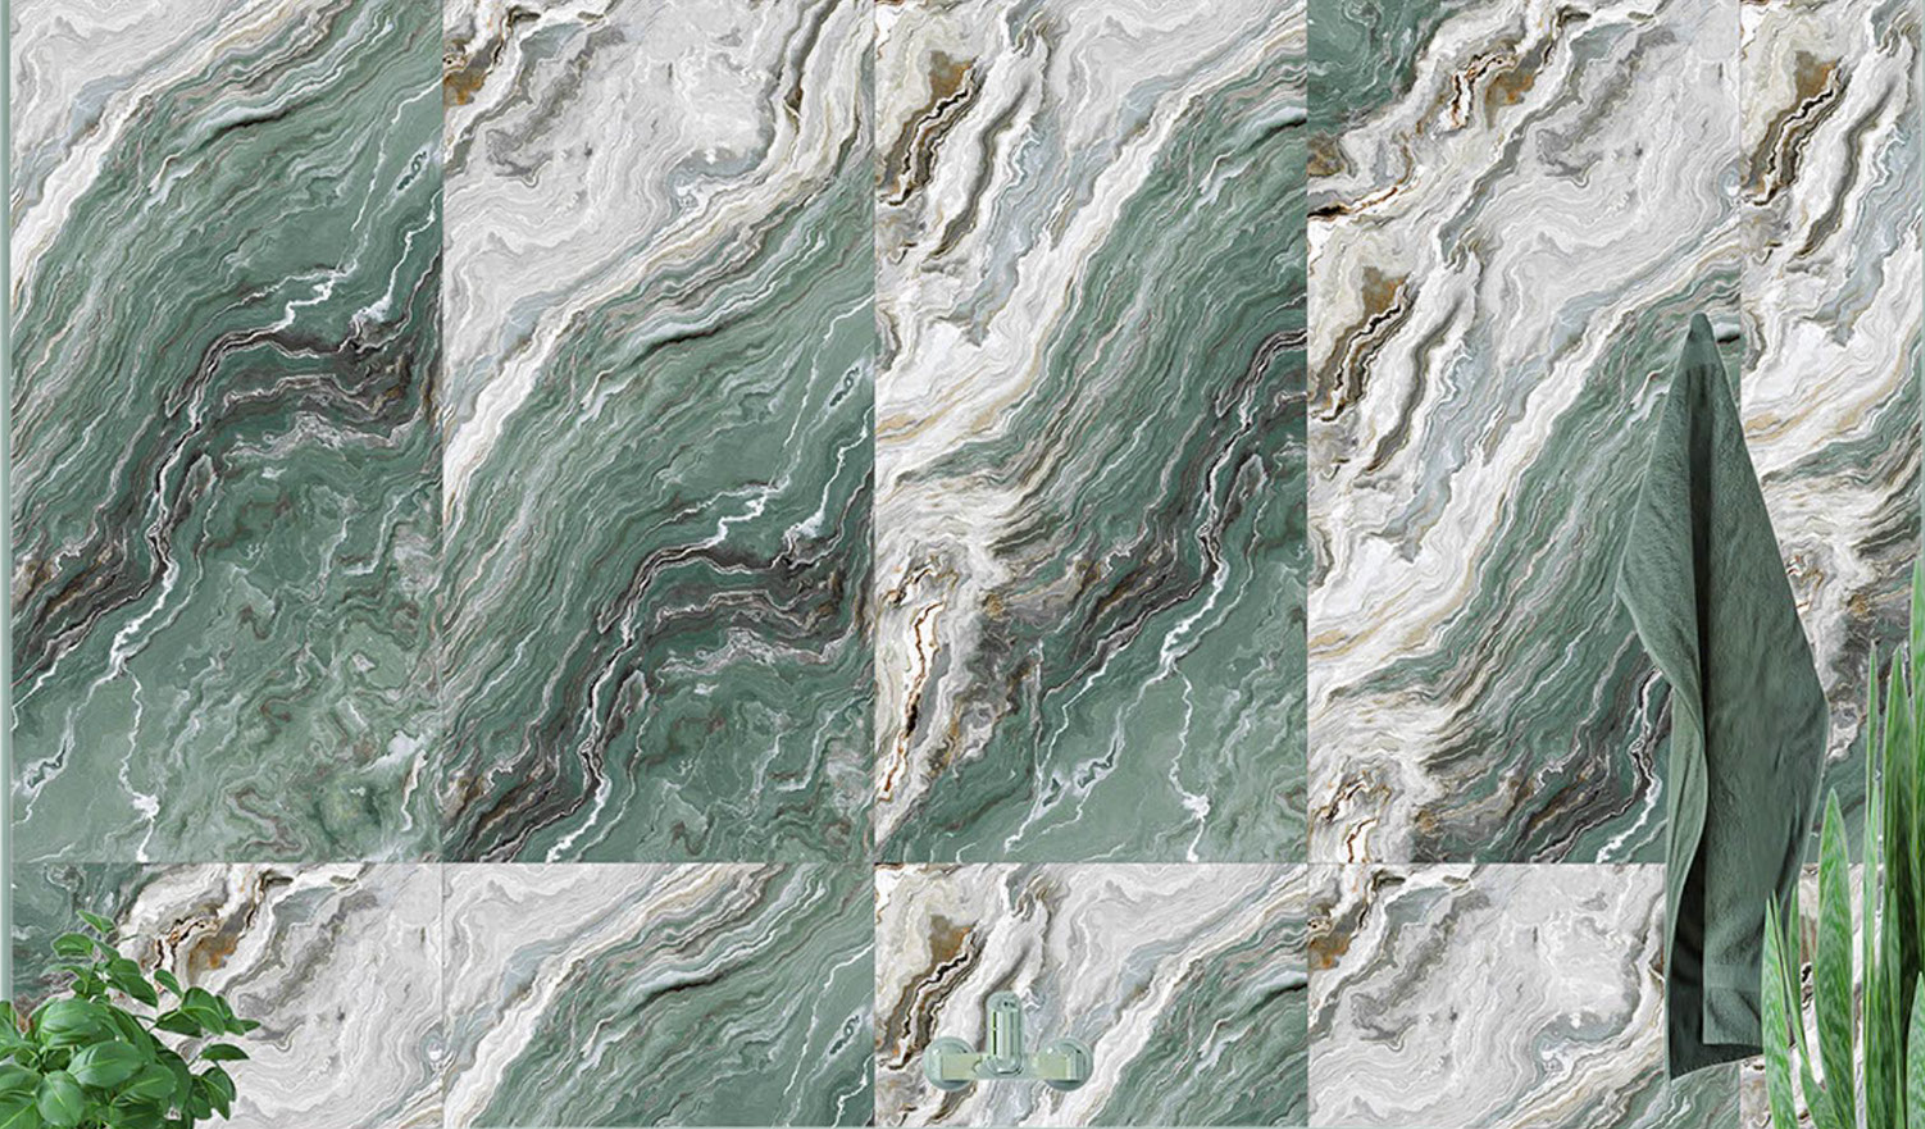

CRUNCH GREEN