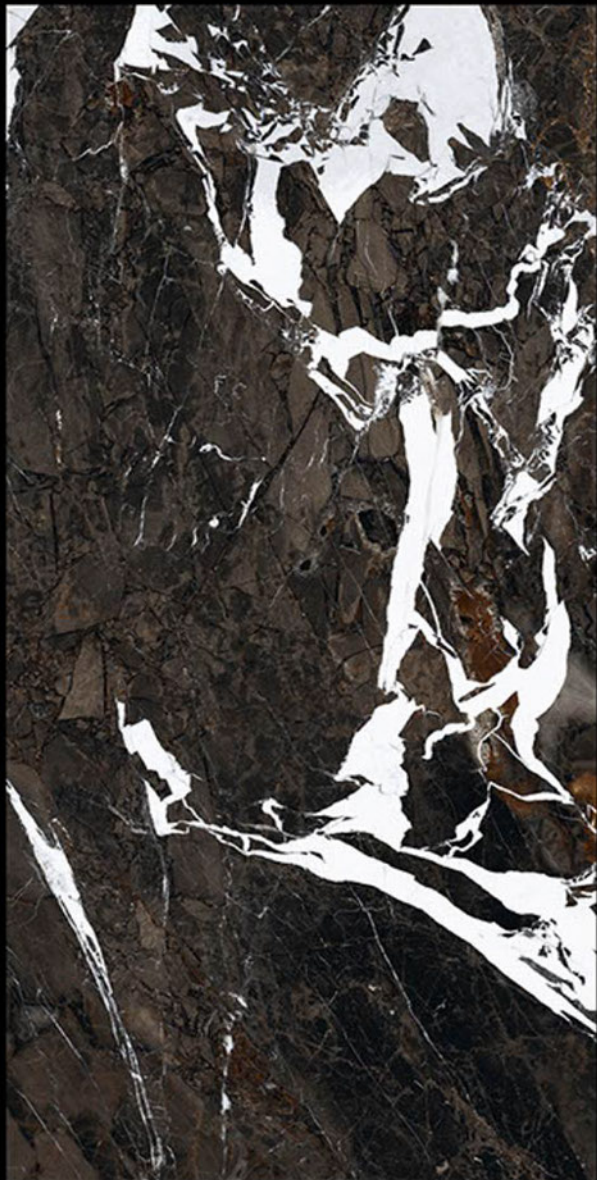

**HARVEST
BROWN**

Size
600x
1200mm

Finish
Hi-Glossy

Randoms
6