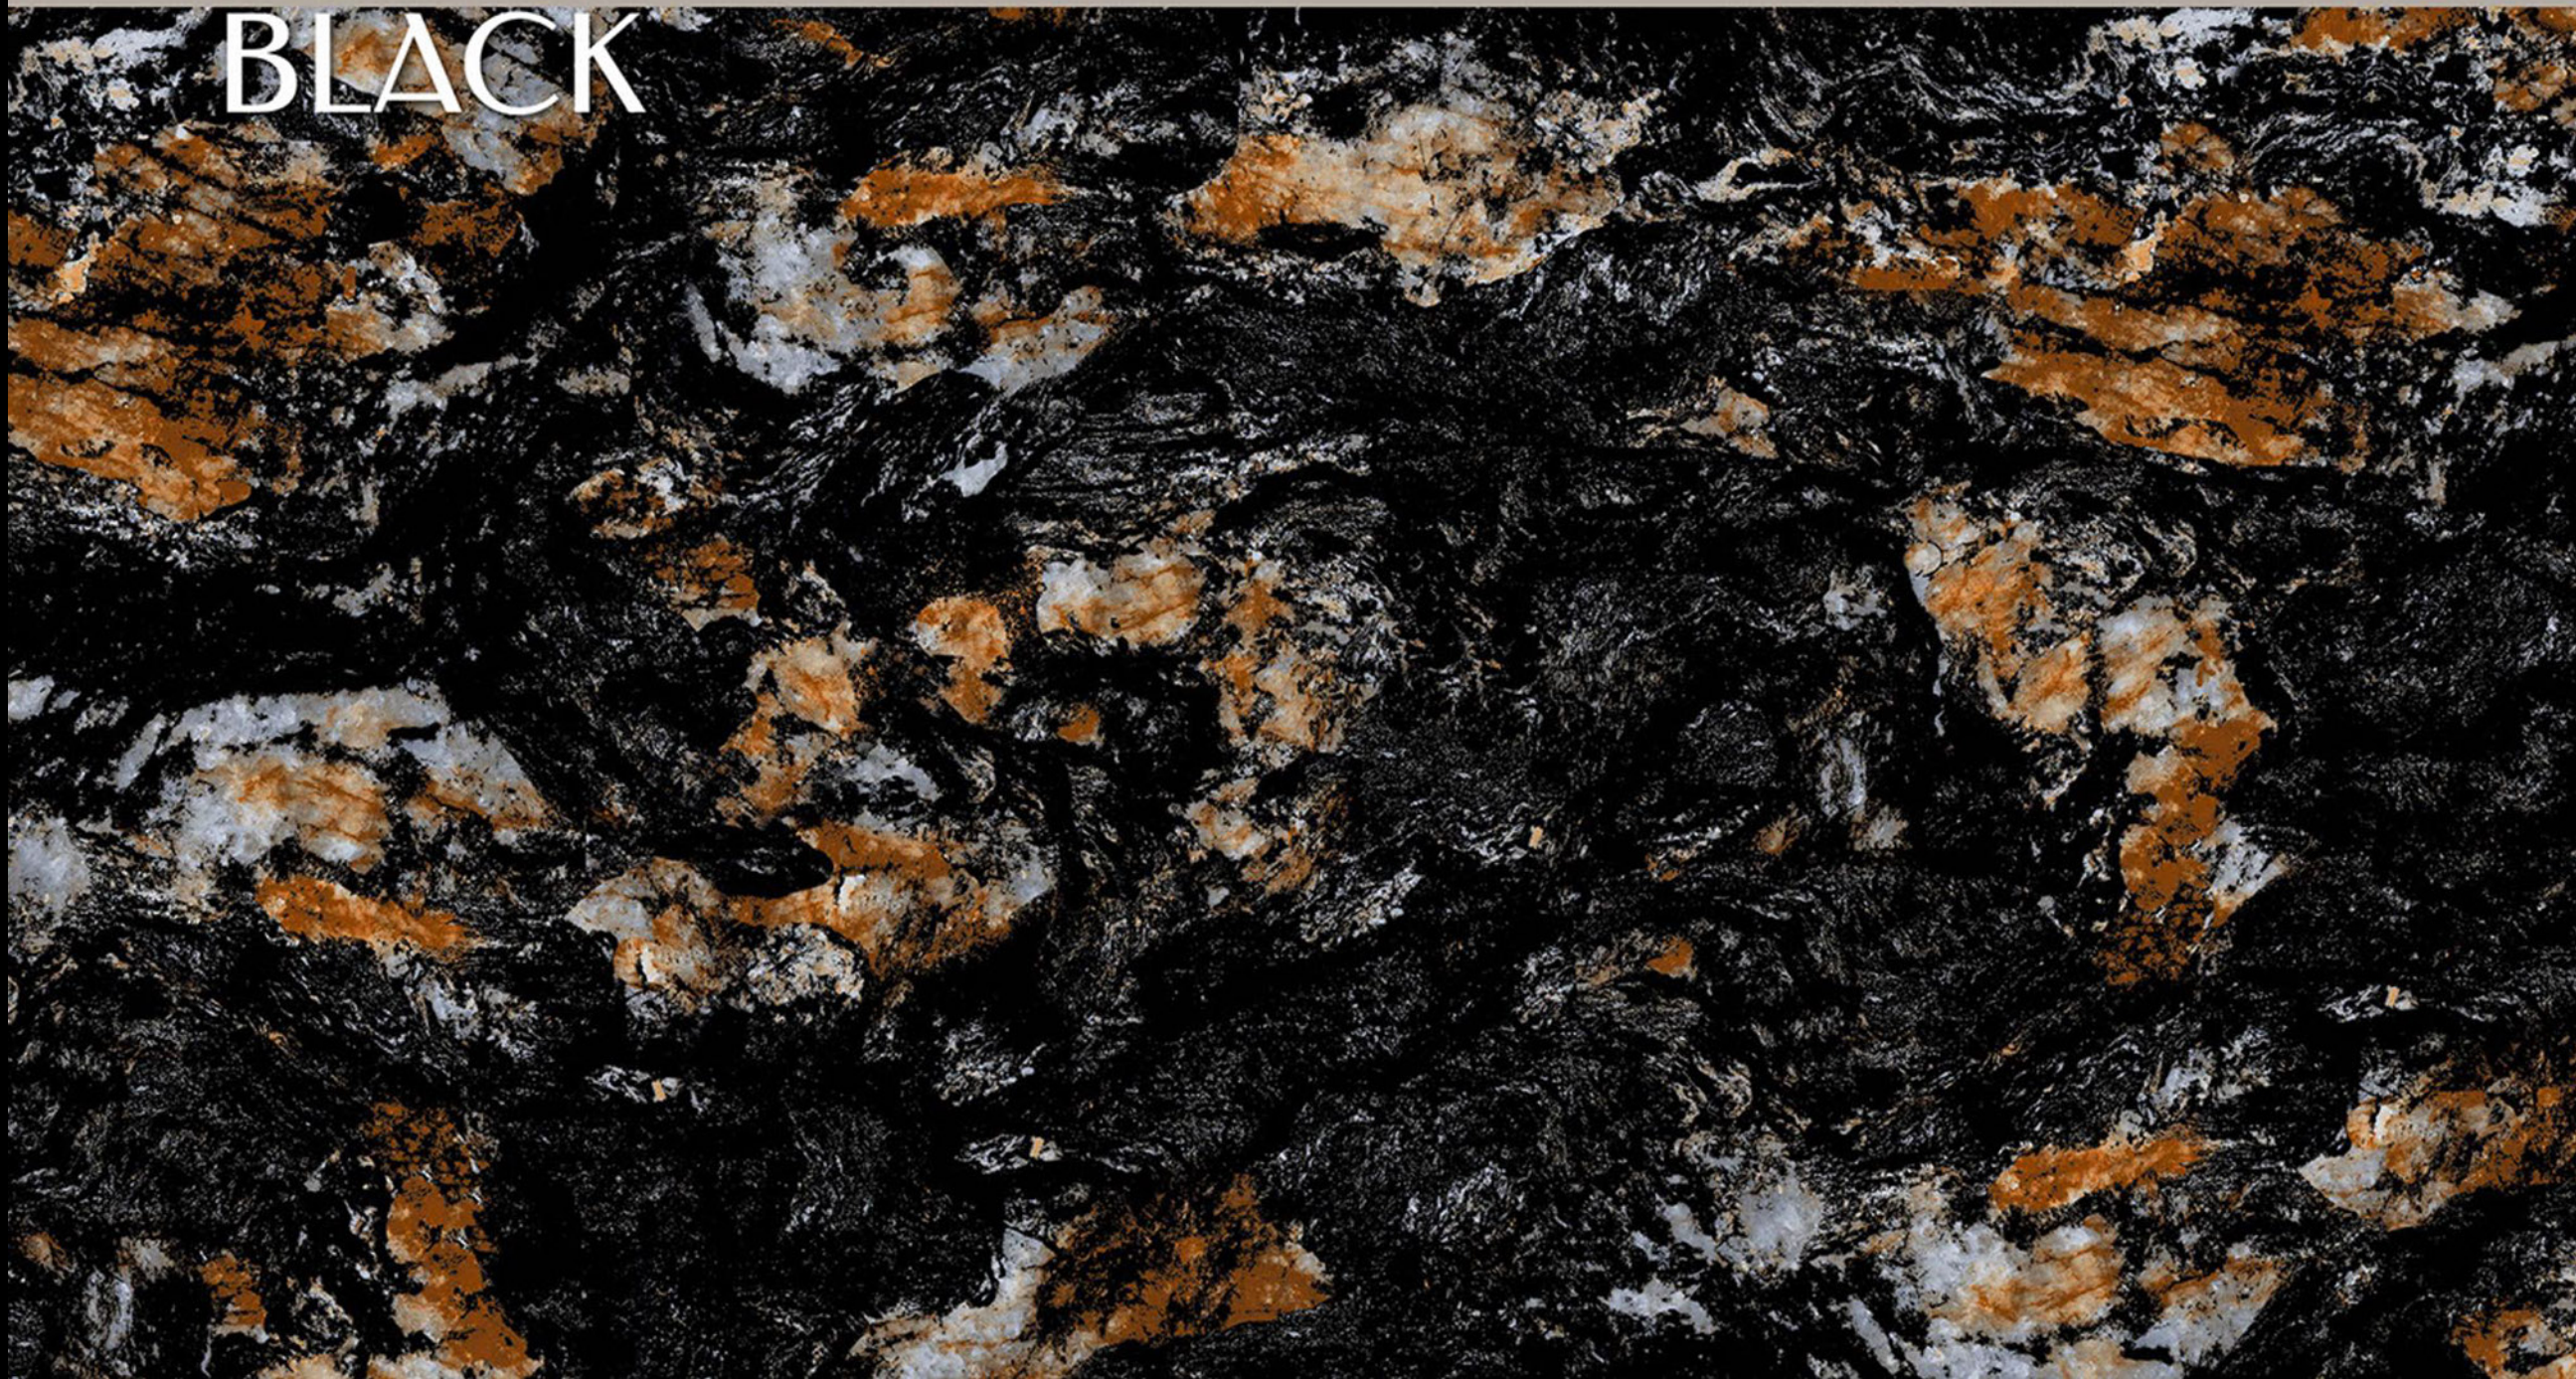

CLOUD BLACK