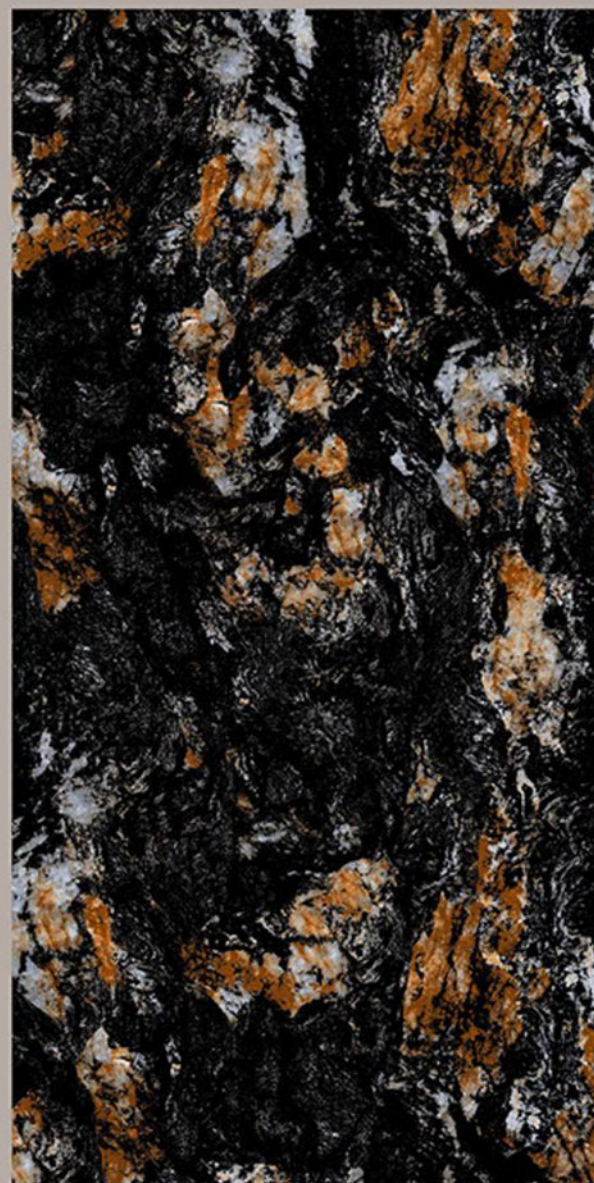

CLOUD BLACK

CLOUDY AZUL

**CLOUDY
AZUL**

Size
600x
1200mm

Finish
Hi-Glossy

Randoms
4

CLOUDY AZUL

CLOUDY SKY