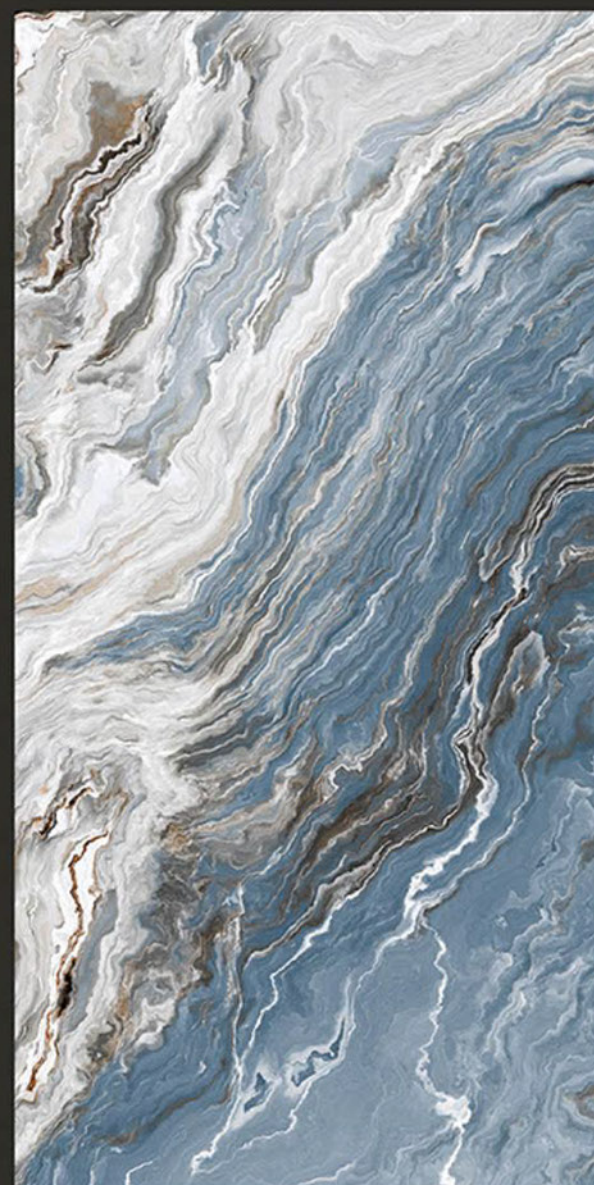

CRUNCH
BLUE

Size
600x
1200mm

Finish
Hi-Glossy

Randoms
4