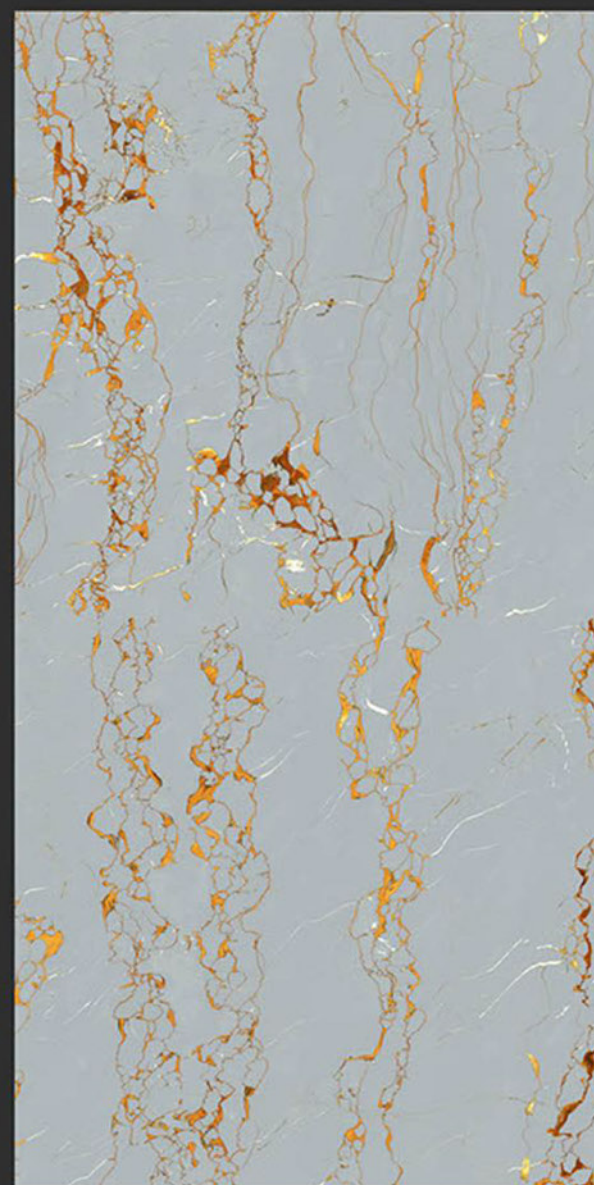

CAMARY
GREY

Size
600x
1200mm

Finish
Hi-Glossy

Randoms
5