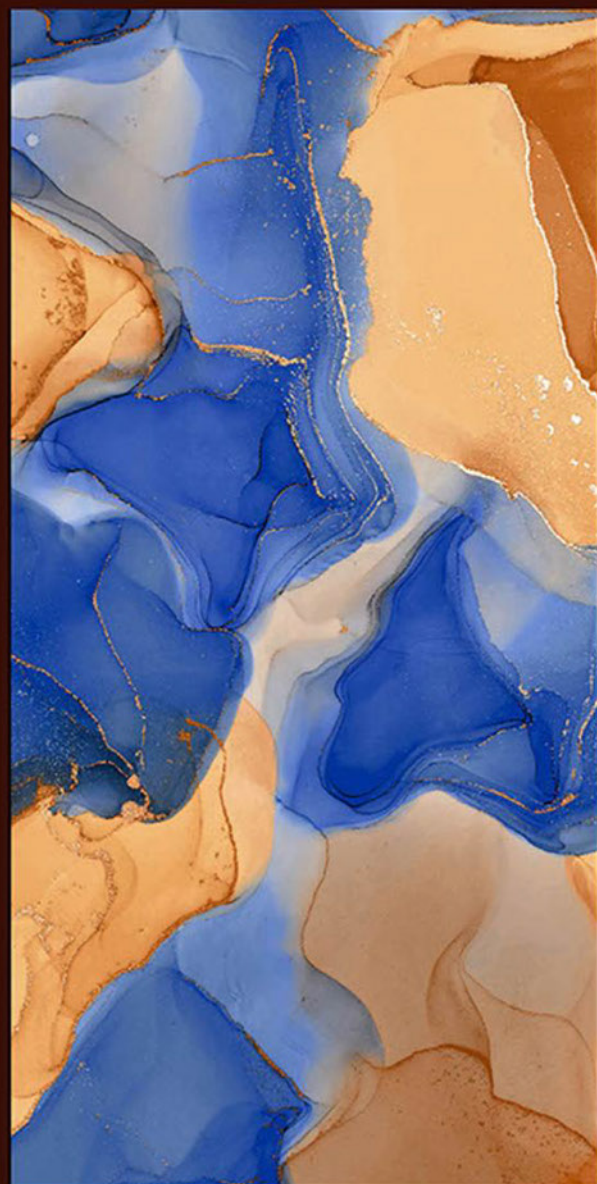

CLOUDY
SKY

Size
600x
1200mm

Finish
Hi-Glossy

Randoms
5