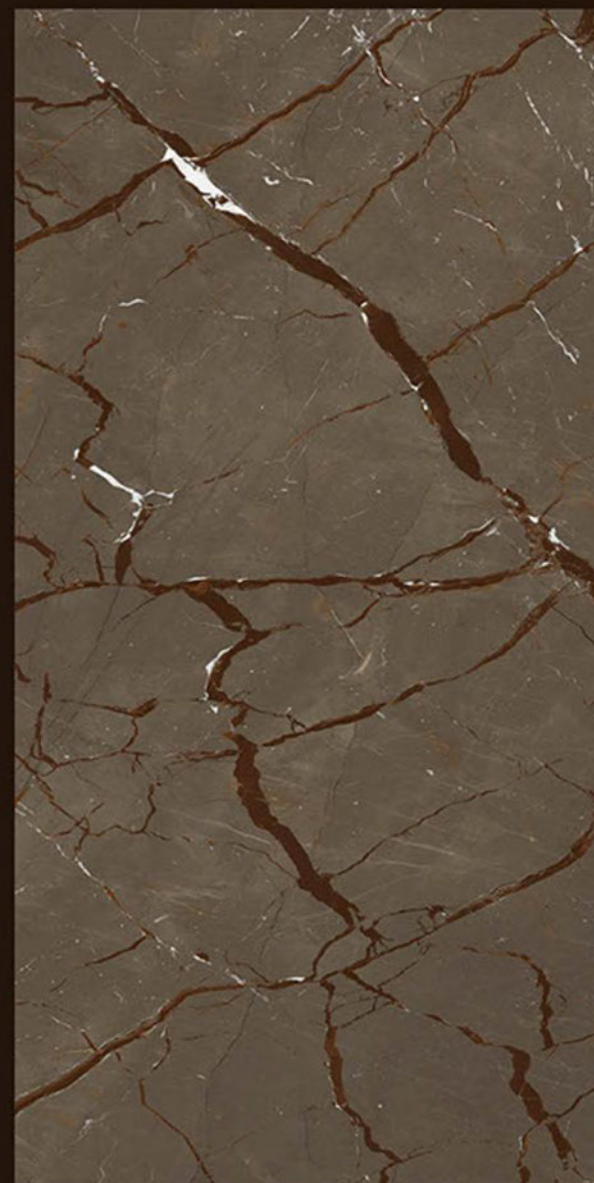

**FOSTA
BROWN**

Size
600x
1200mm

Finish
Hi-Glossy

Randoms
5