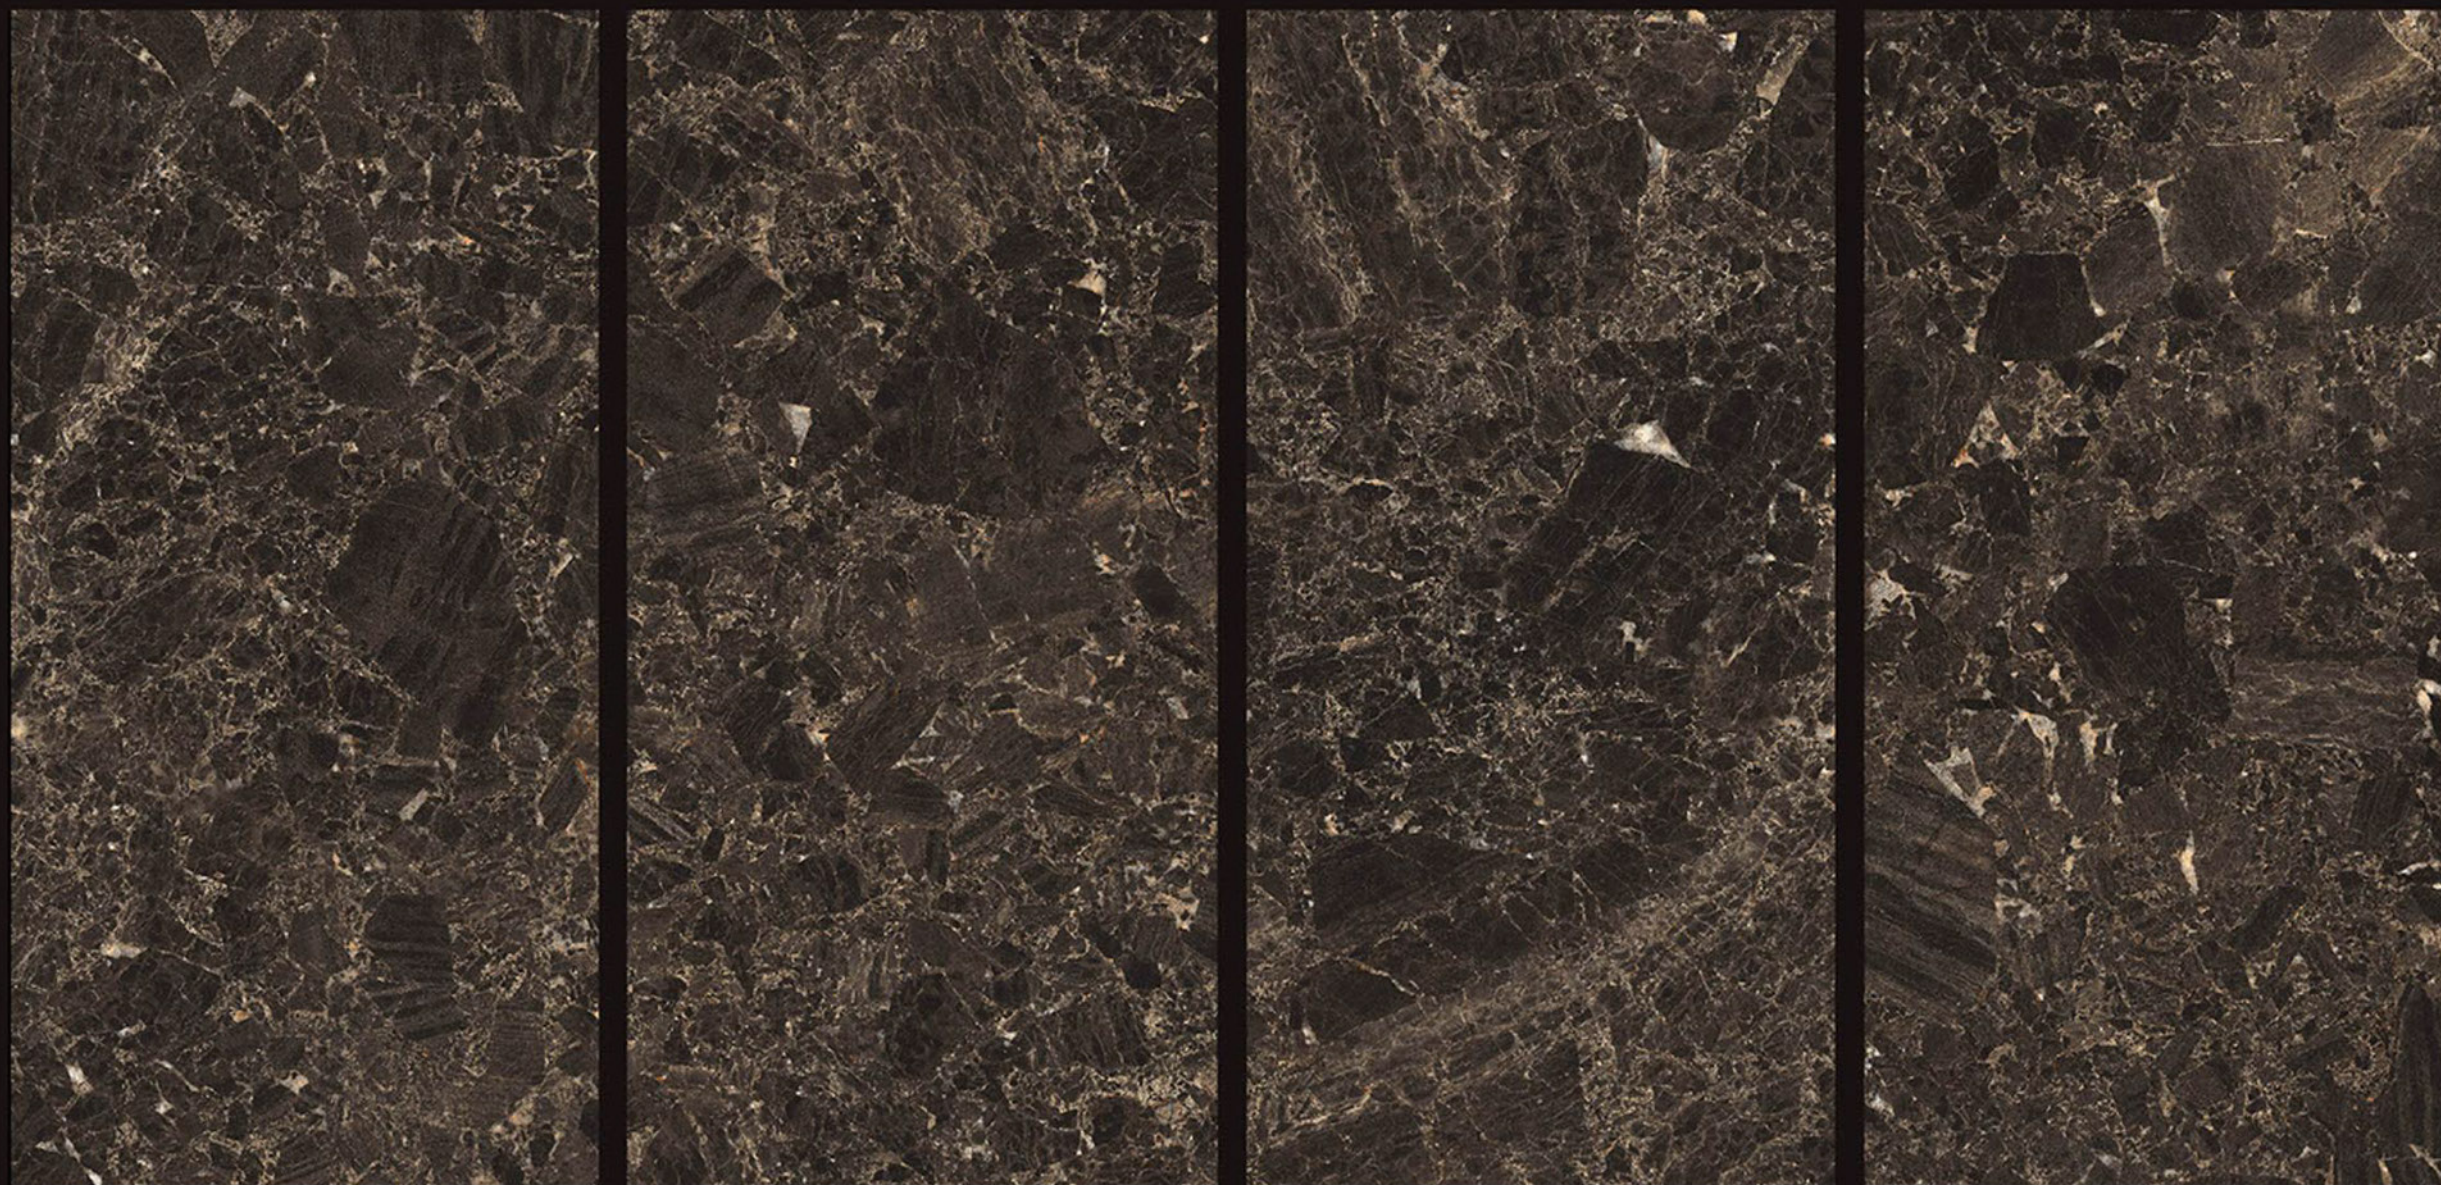

**GRAPHITE
BLACK**

Size

600x
1200mm

Finish
Hi-Glossy

Randoms
5