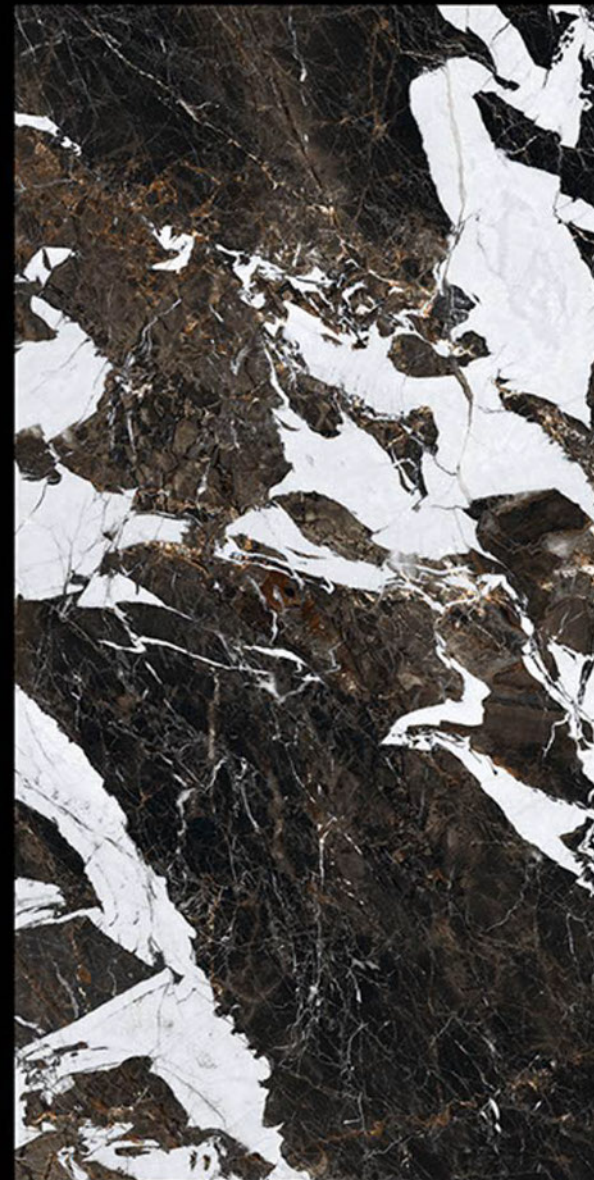

**HARVEST
BROWN**

Size
600x
1200mm

Finish
Hi-Glossy

Randoms
6