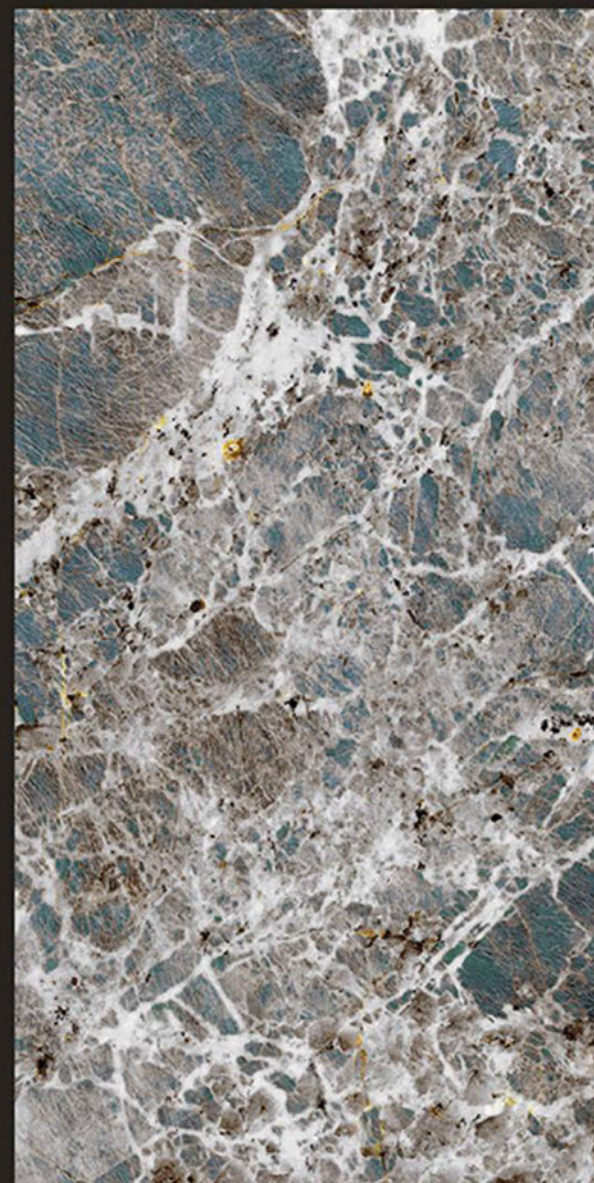

AMAZONITE

Size
600x
1200mm

Finish
Hi-Glossy

Randoms
6