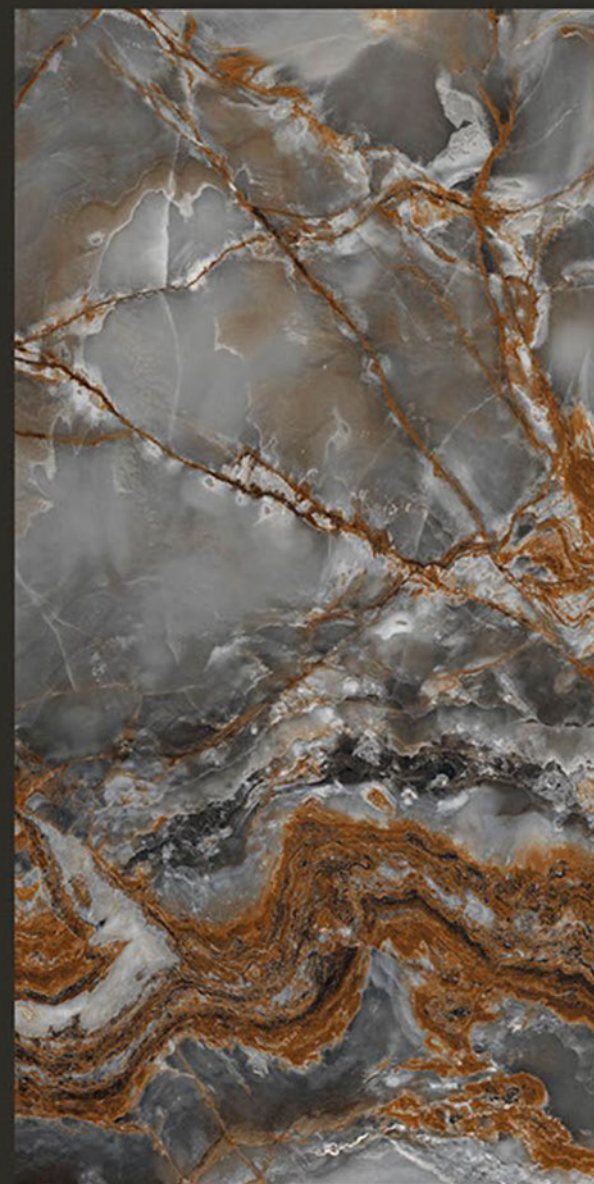

EXTREME ONYX

EXTREME
ONYX

Size
600x
1200mm

Finish
Hi-Glossy

Randoms
6

EXTREME ONYX

FOREST GREEN

**FOREST
GREEN**