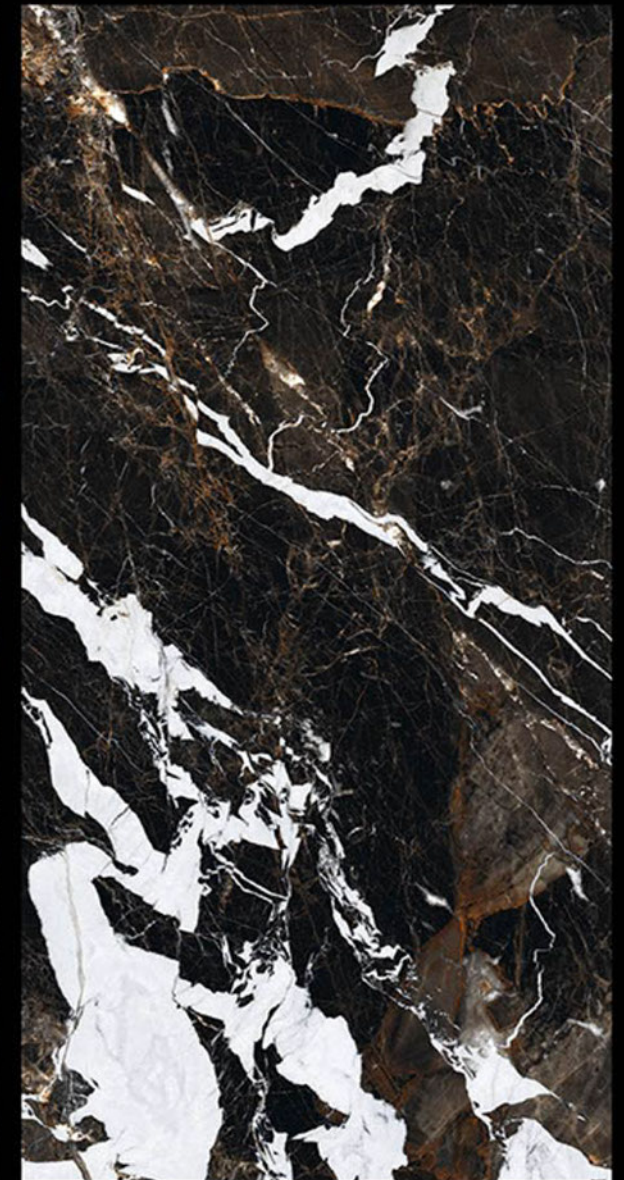

**HARVEST
BROWN**

Size
600x
1200mm

Finish
Hi-Glossy

Randoms
6