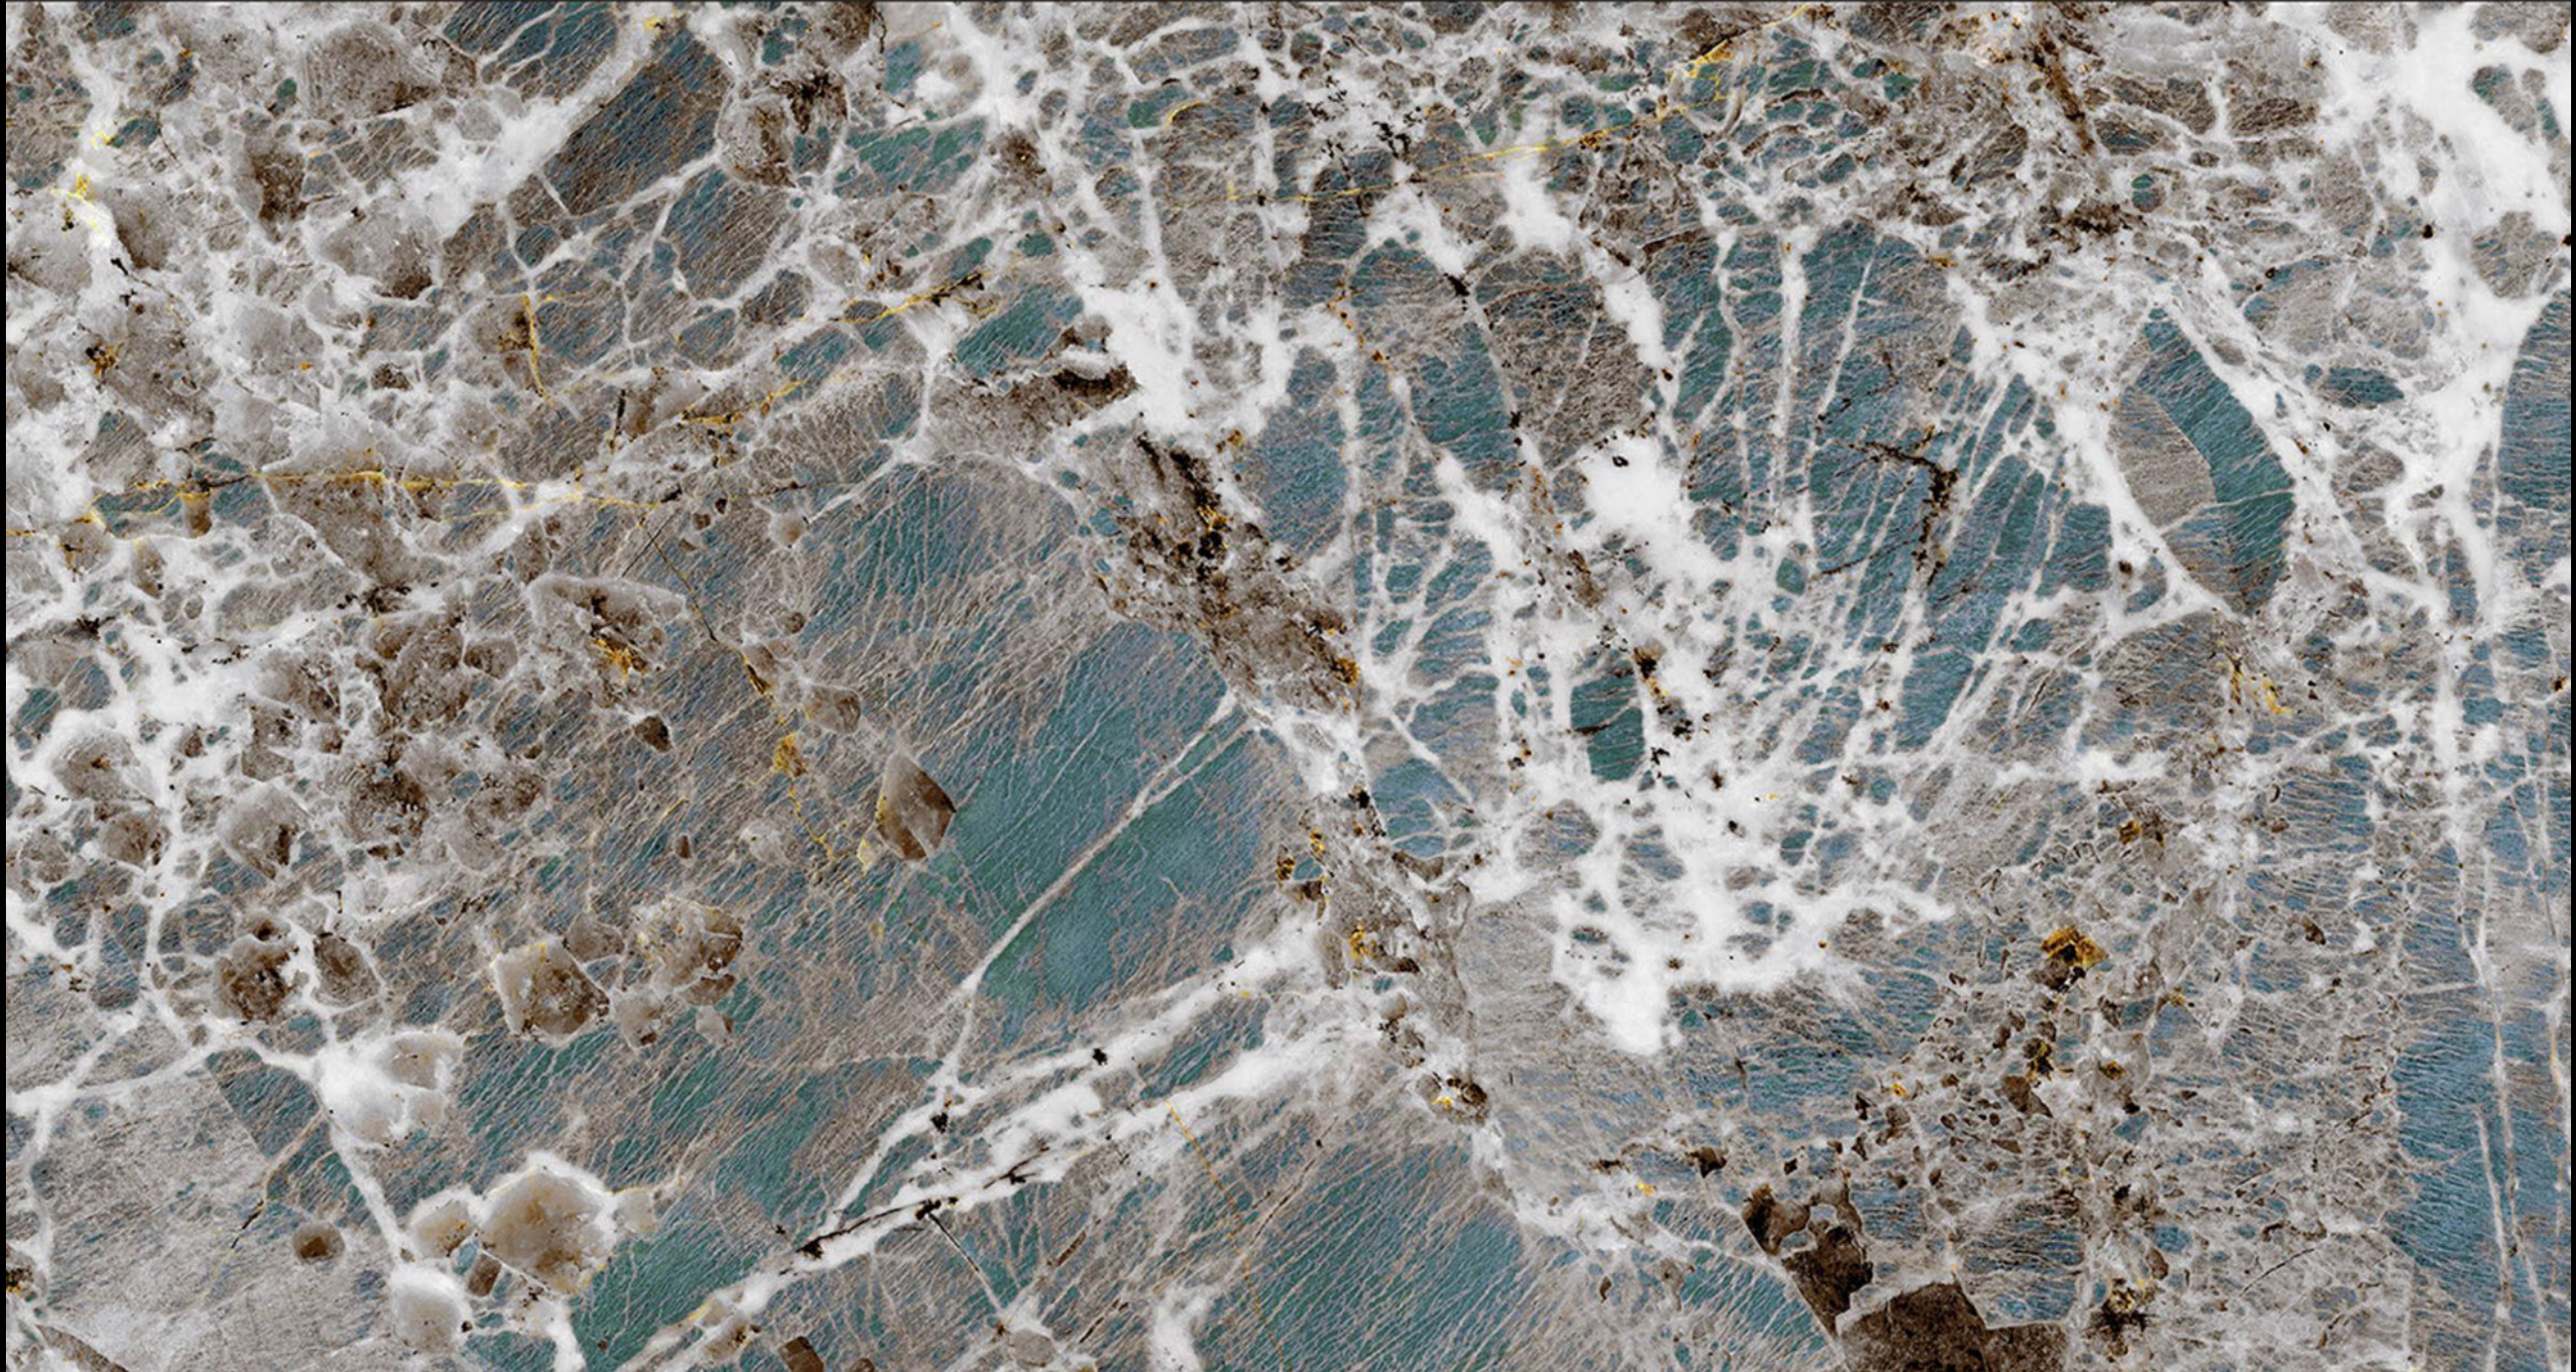

Size
600x
1200mm

Finish
Hi-Glossy

Randoms
5

ALICANTE CINNAMON

AMAZONITE

AMAZONITE

Size
600x
1200mm

Finish
Hi-Glossy