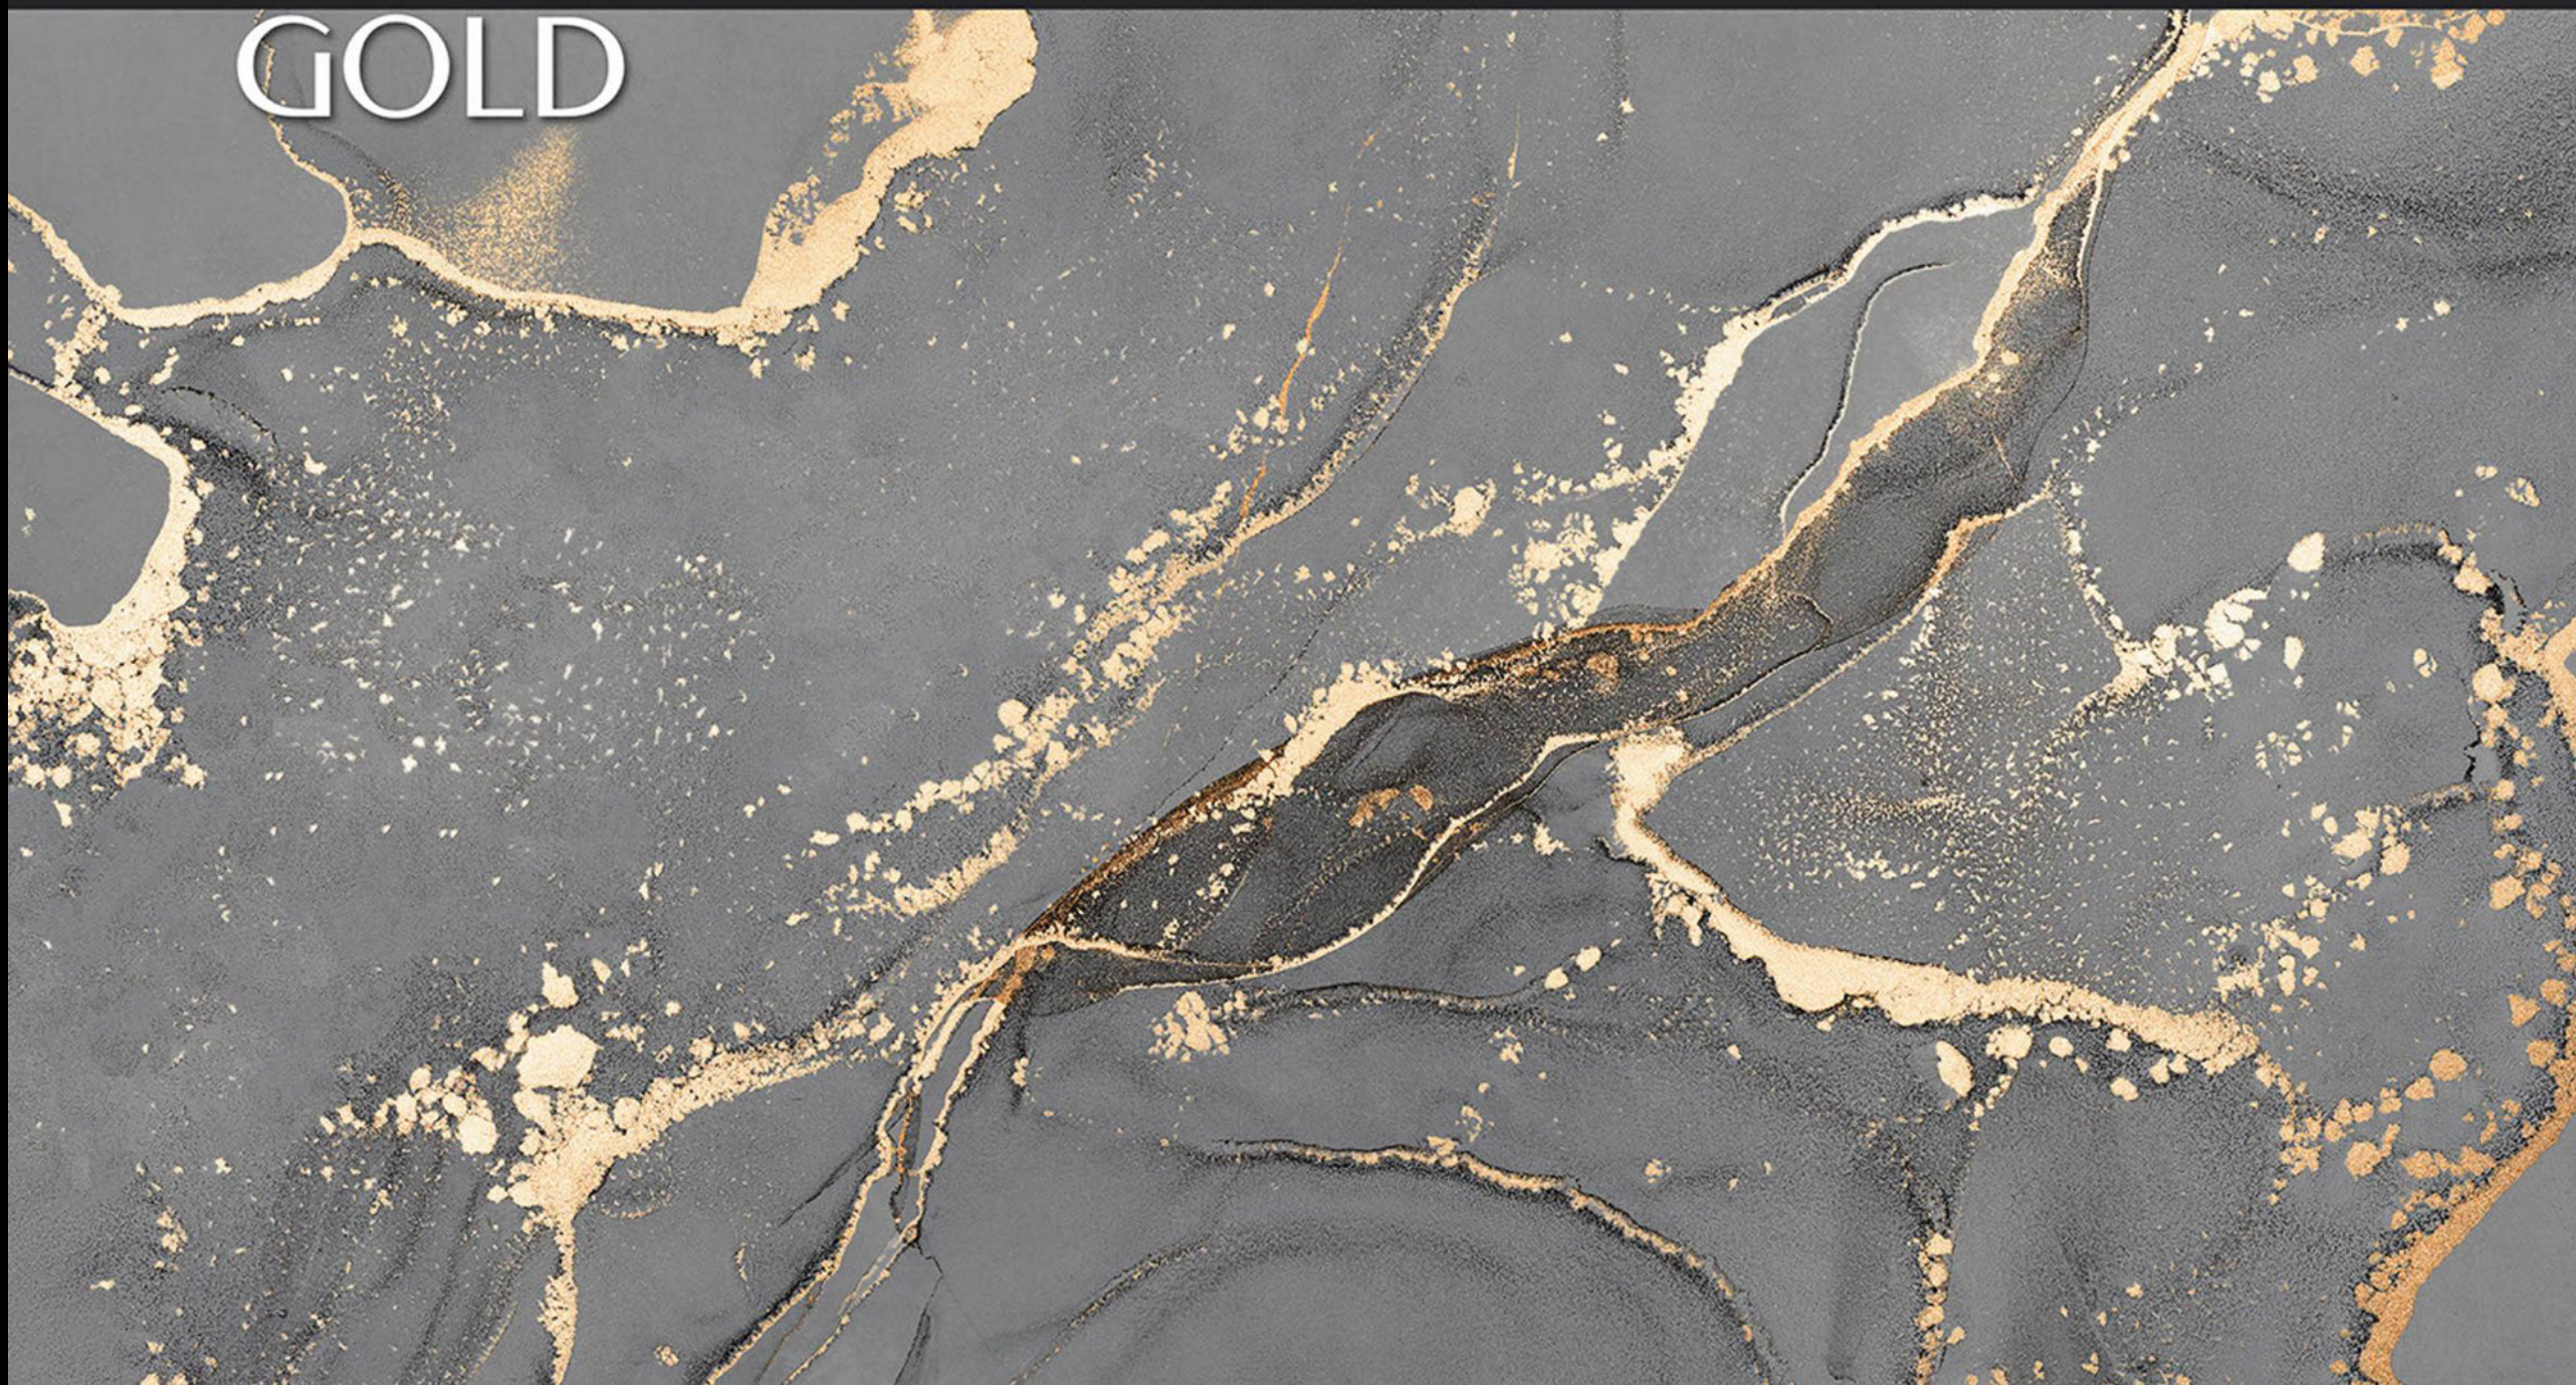

GRIGIO
GOLD

Size
600x
1200mm

Finish
Hi-Glossy

Randoms
4

GRIGIO GOLD

HARVEST BROWN

**HARVEST
BROWN**

Size
600x
1200mm