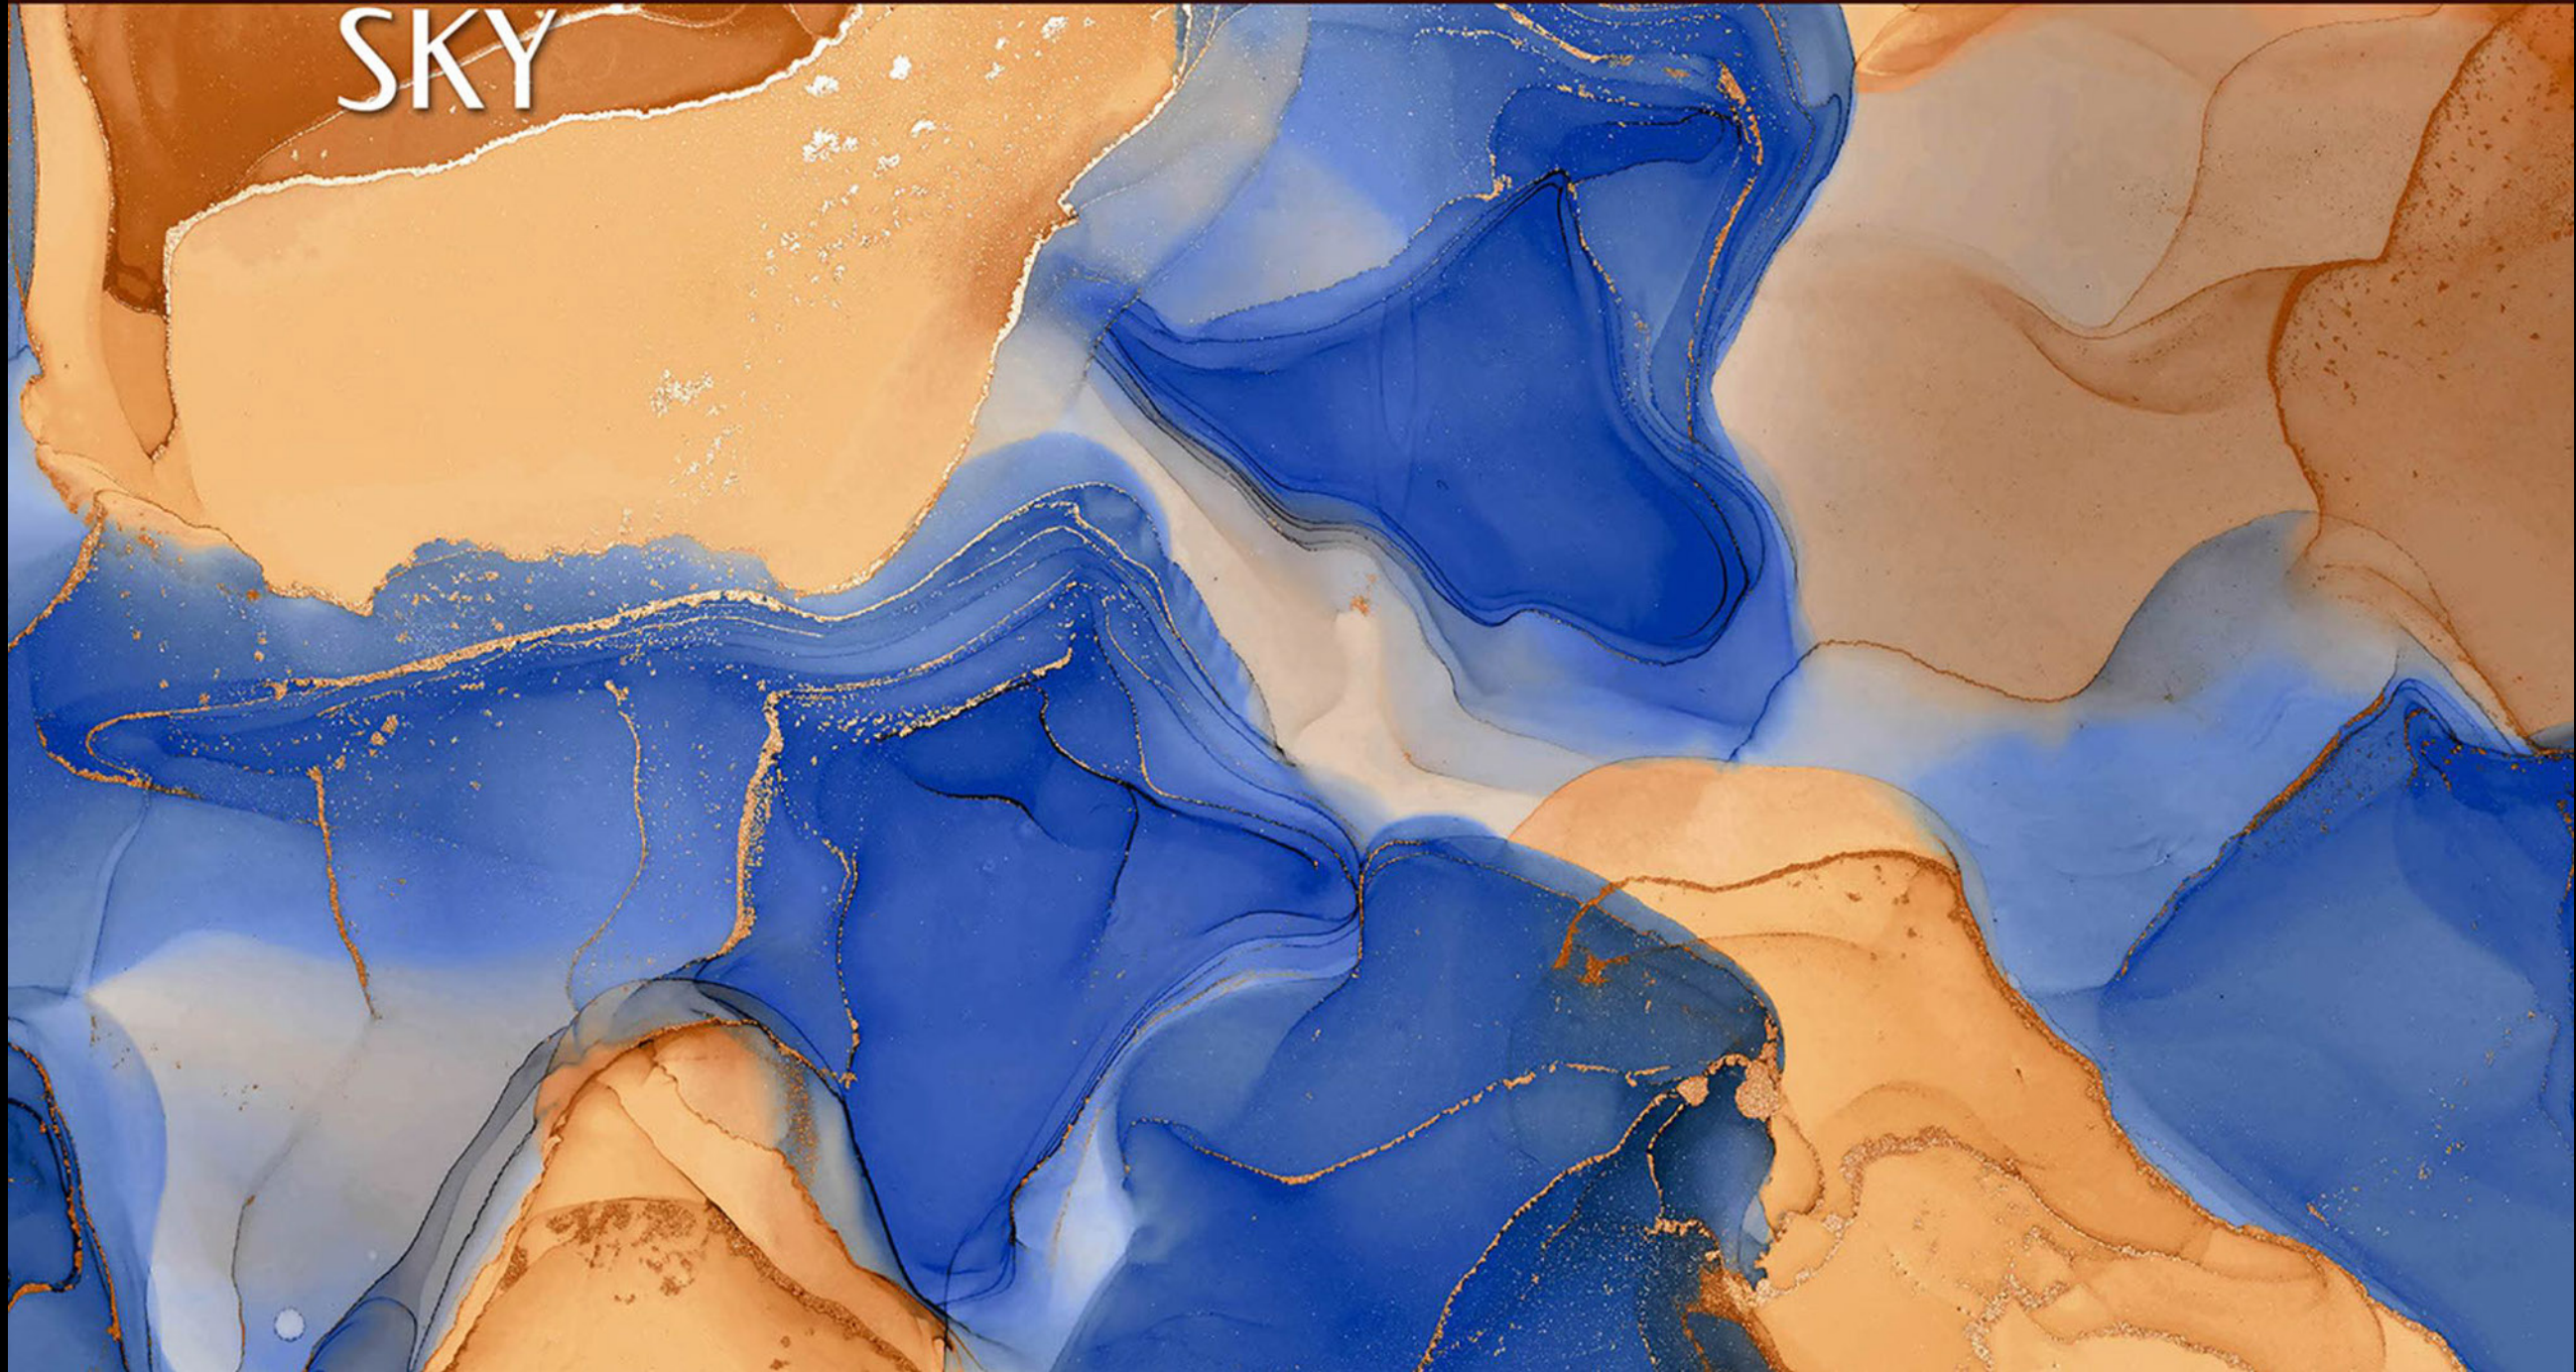

CLOUD BLACK

CLOUDY AZUL

**CLOUDY
AZUL**

Size
600x
1200mm

Finish
Hi-Glossy

Randoms
4

CLOUDY AZUL

CLOUDY SKY