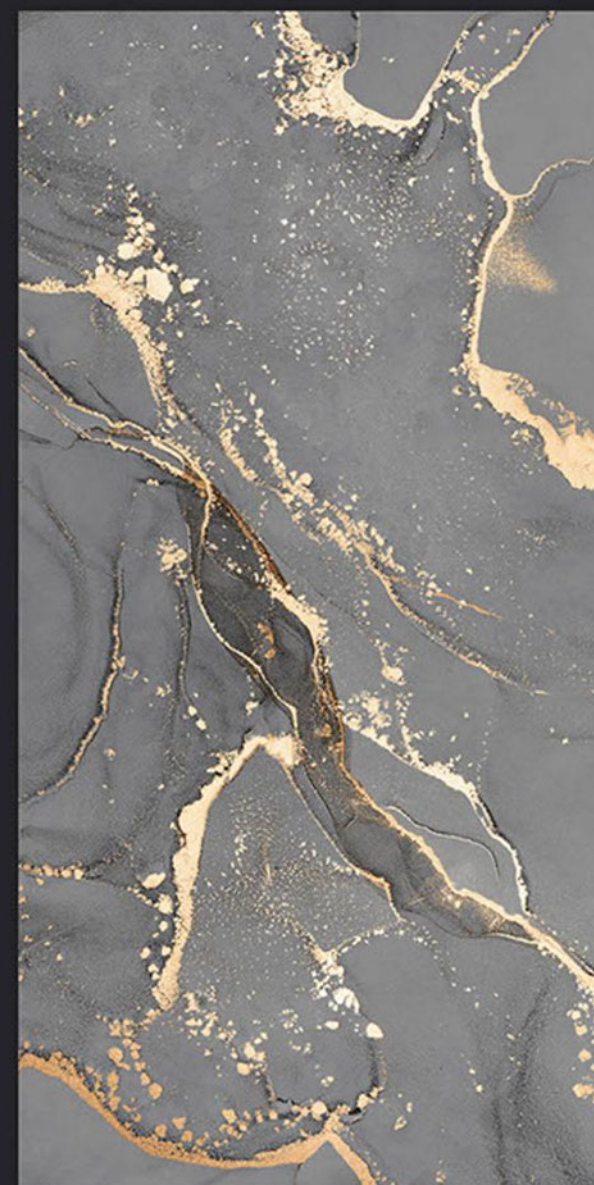

GRIGIO
GOLD

Size
600x
1200mm

Finish
Hi-Glossy

Randoms
4

GRIGIO GOLD

HARVEST BROWN

**HARVEST
BROWN**

Size
600x
1200mm