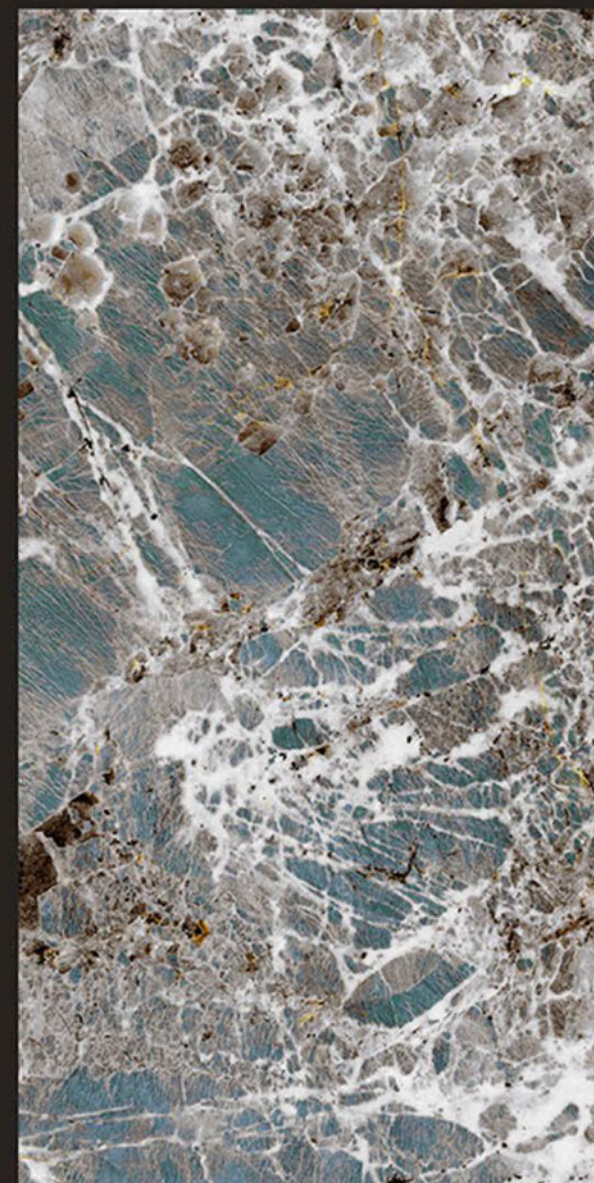

AMAZONITE

Size
600x
1200mm

Finish
Hi-Glossy

Randoms
6