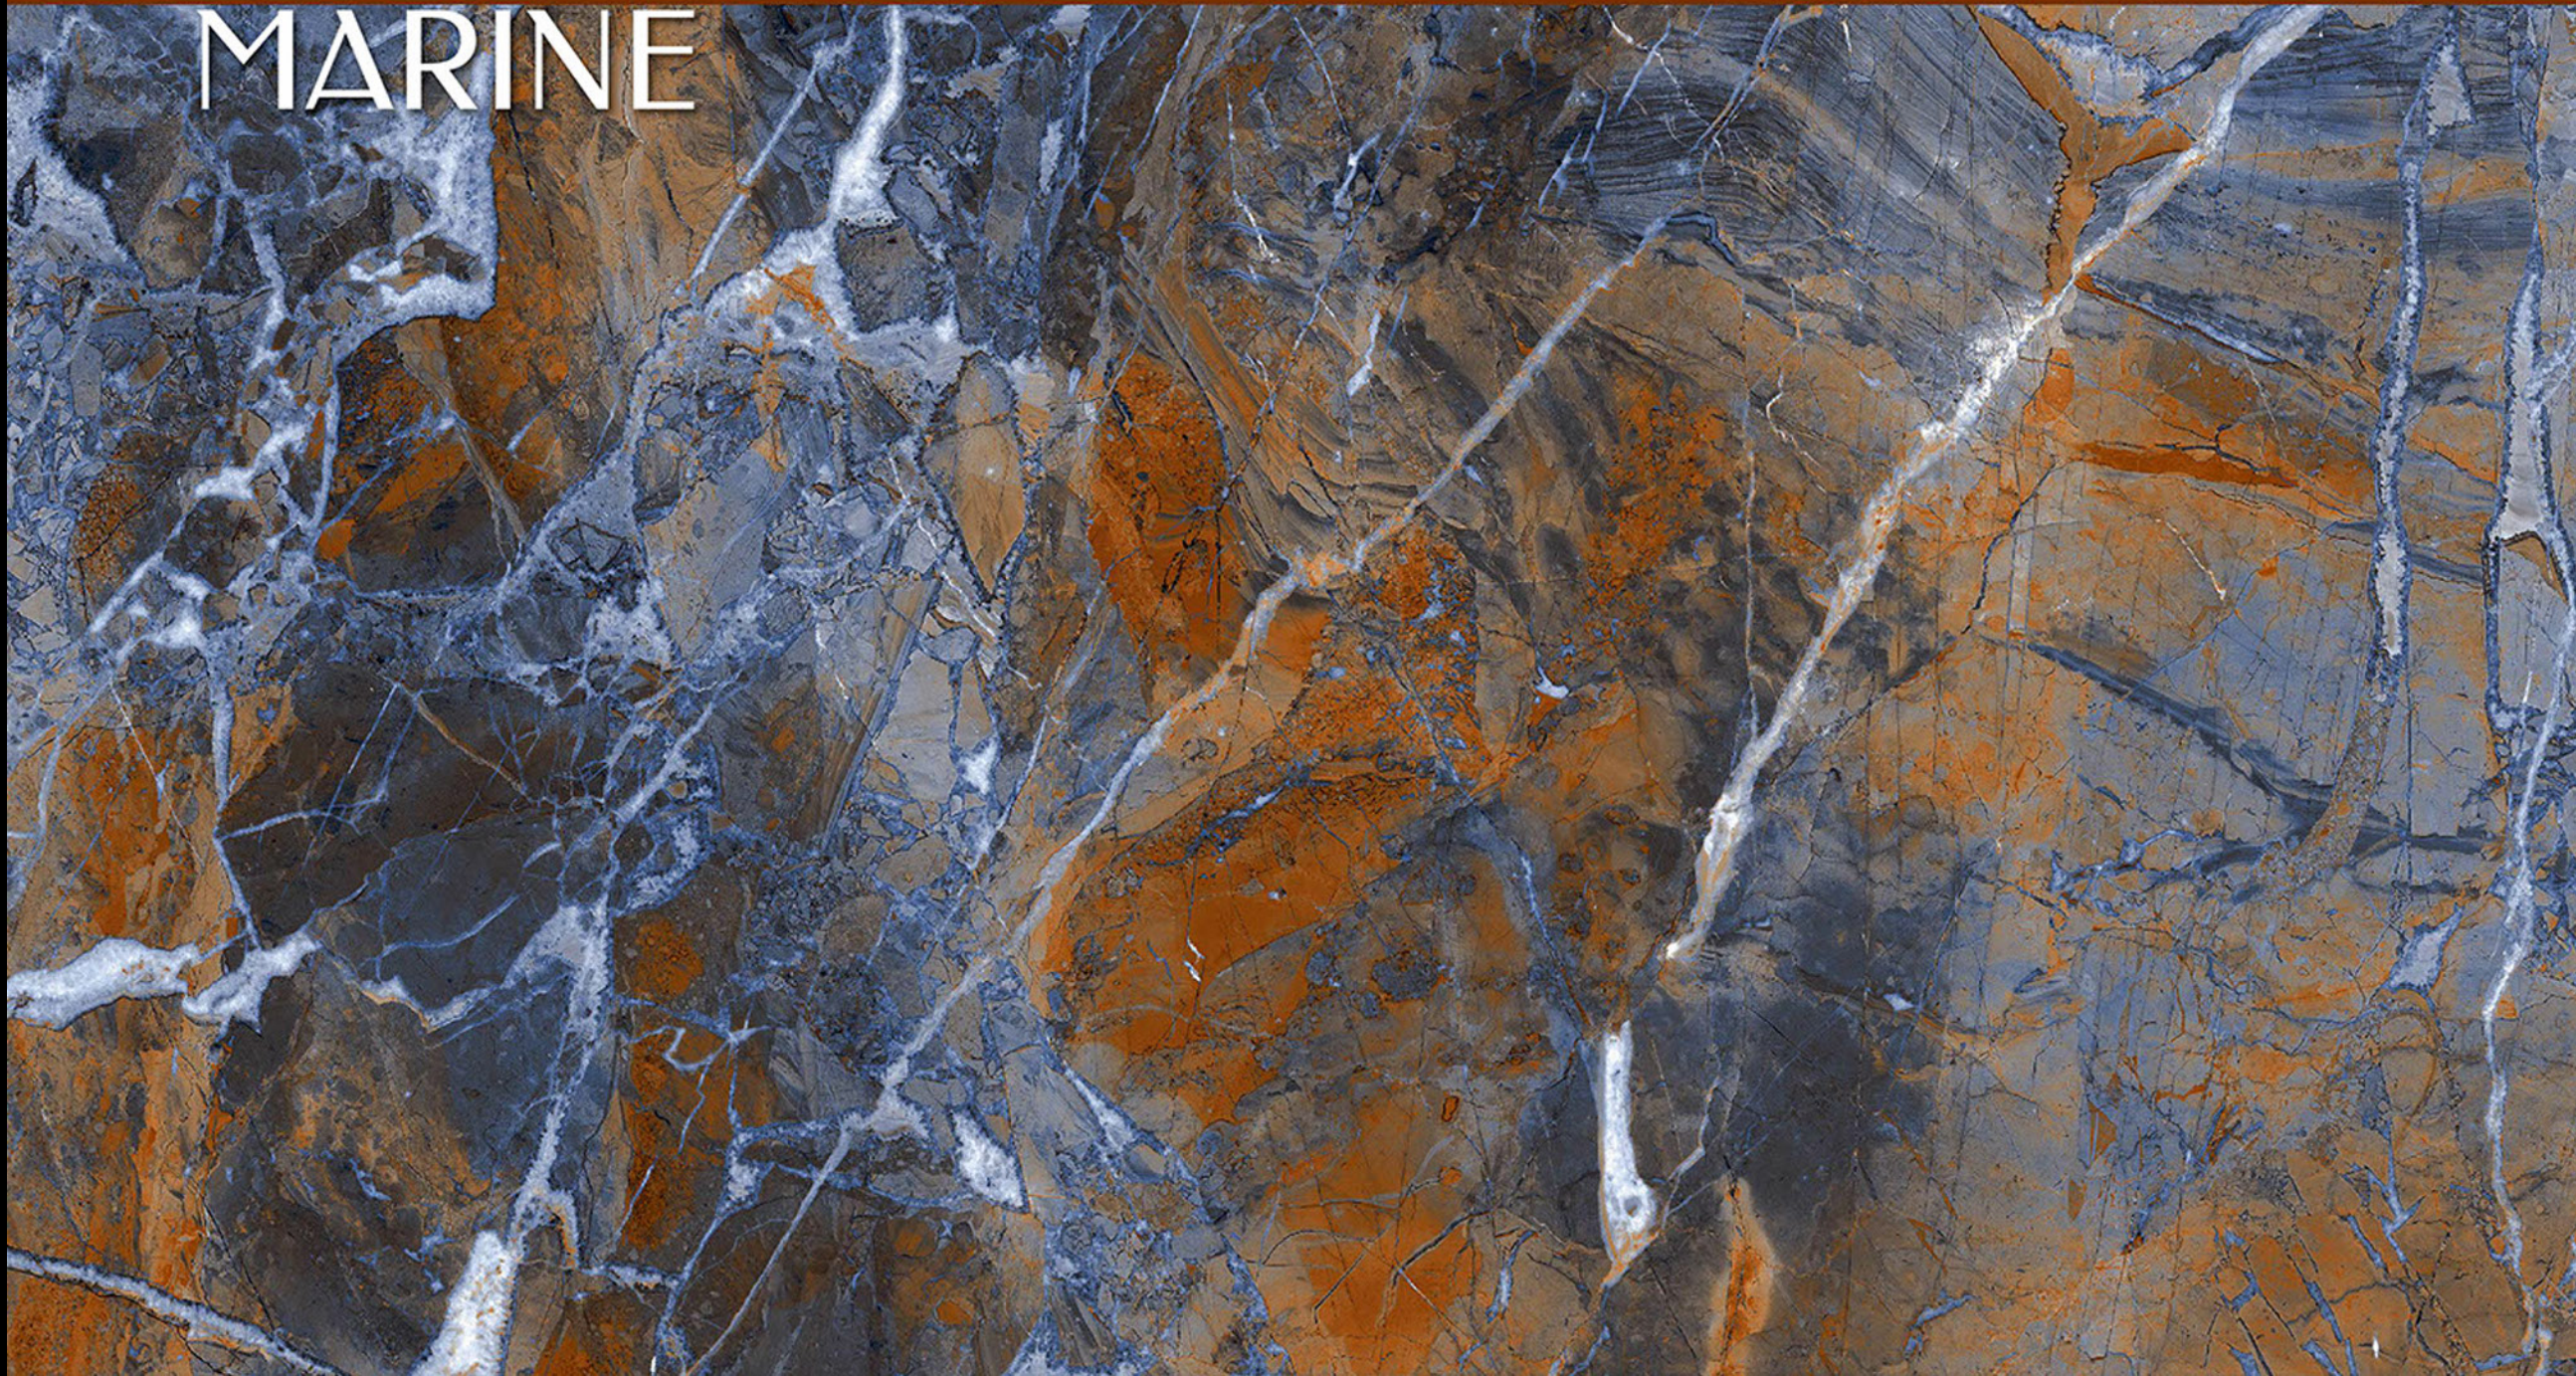

# NERO GOLD

NERO  
GOLD

Size  
600x  
1200mm

Finish  
Hi-Glossy

Randoms  
4

NERO GOLD

NEXA

MARINE