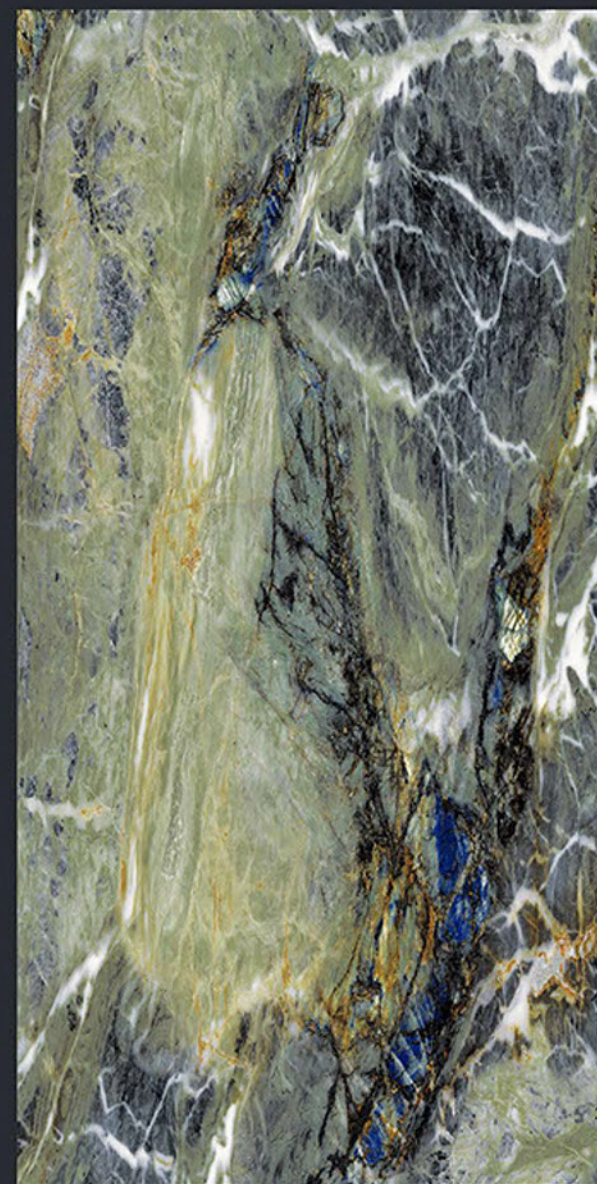

NEO
MULTY

Size
600x
1200mm

Finish
Hi-Glossy

Randoms
5