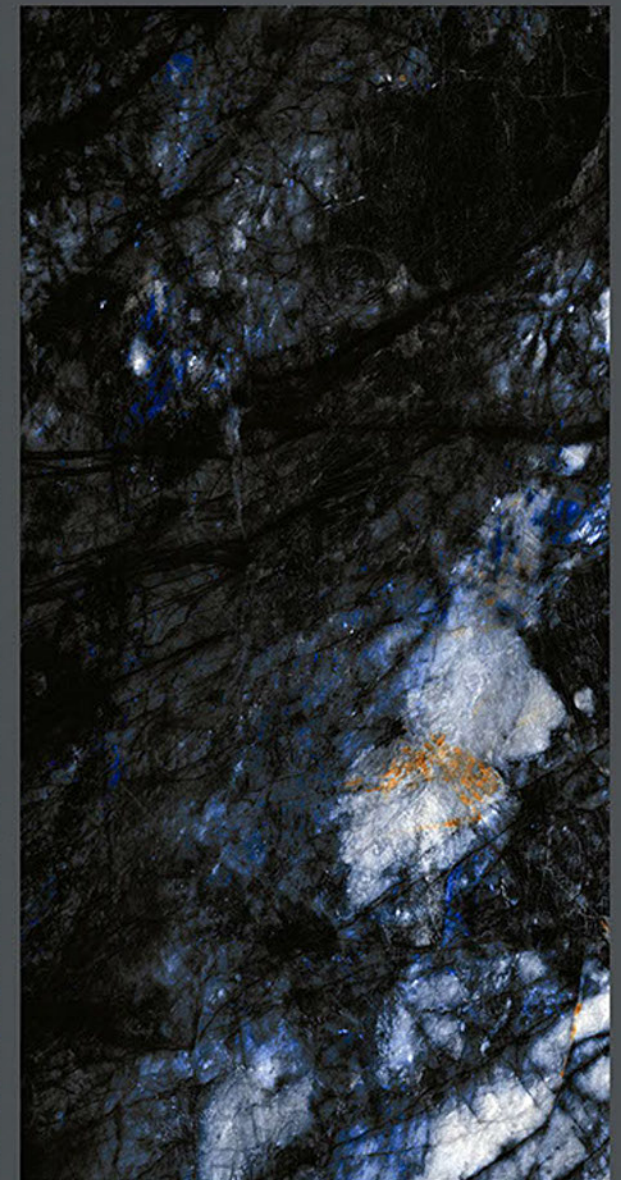

**METRIX
BLACK**

Size
600x
1200mm

Finish
Hi-Glossy

Randoms
5