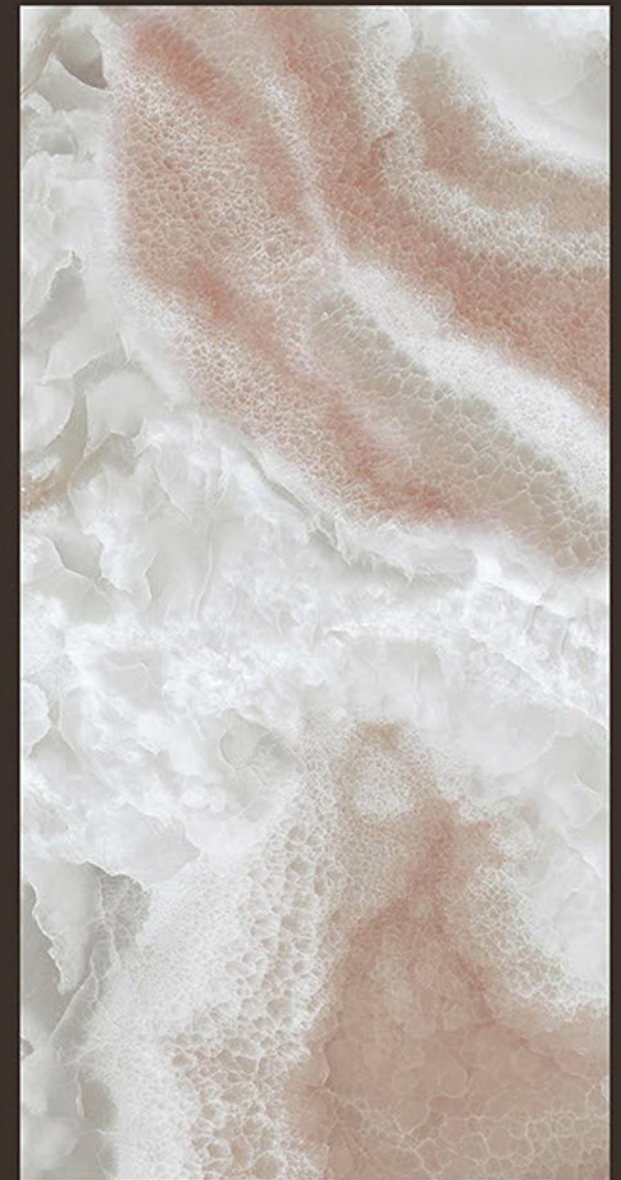

ONYX
RED

Size
600x
1200mm

Finish
Hi-Glossy

Randoms
3