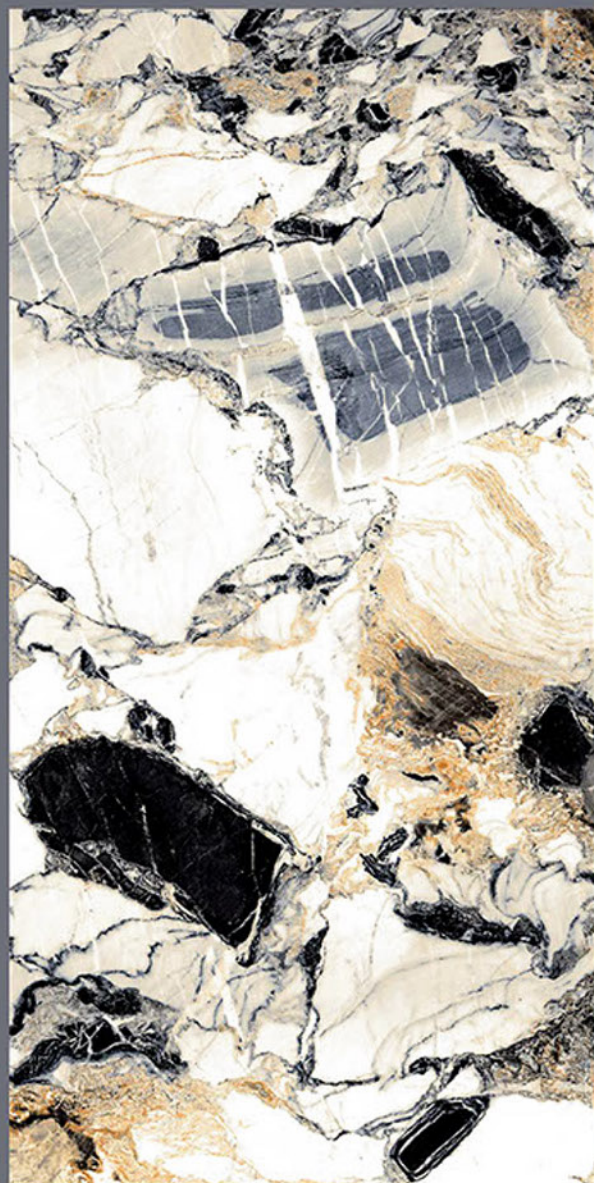

STONELLA REAL

Size
600x
1200mm

Finish
Hi-Glossy

Randoms
5