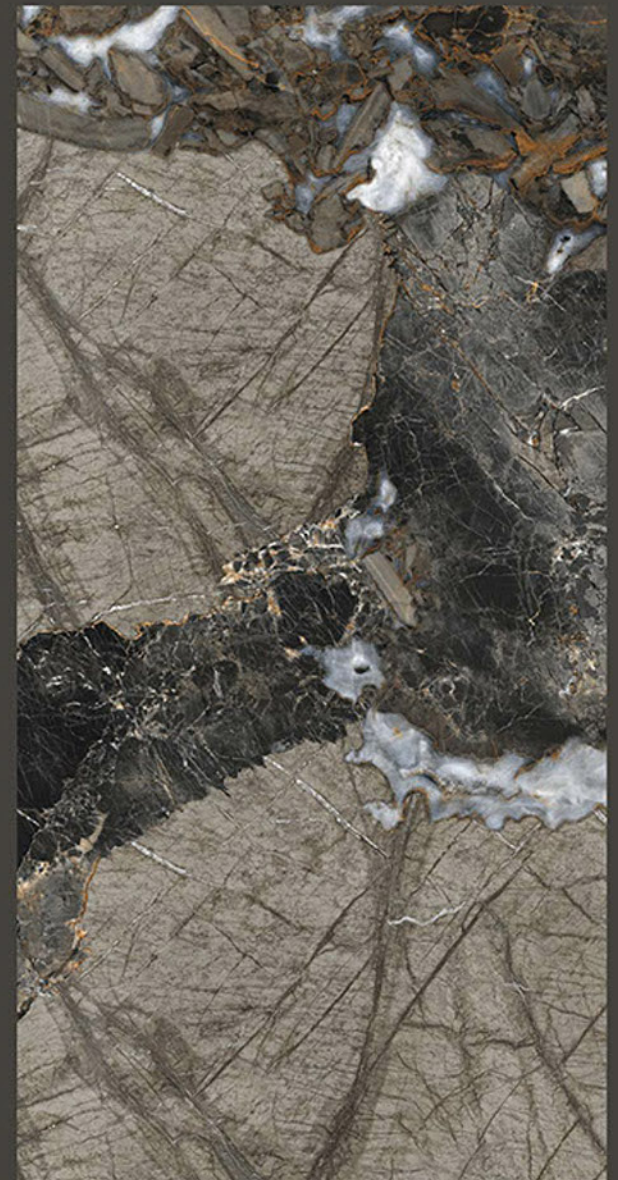

# PANAMA NATURAL

PANAMA  
NATURAL

Size  
600x  
1200mm

Finish  
Hi-Glossy

Randoms  
7

PANAMA NATURAL