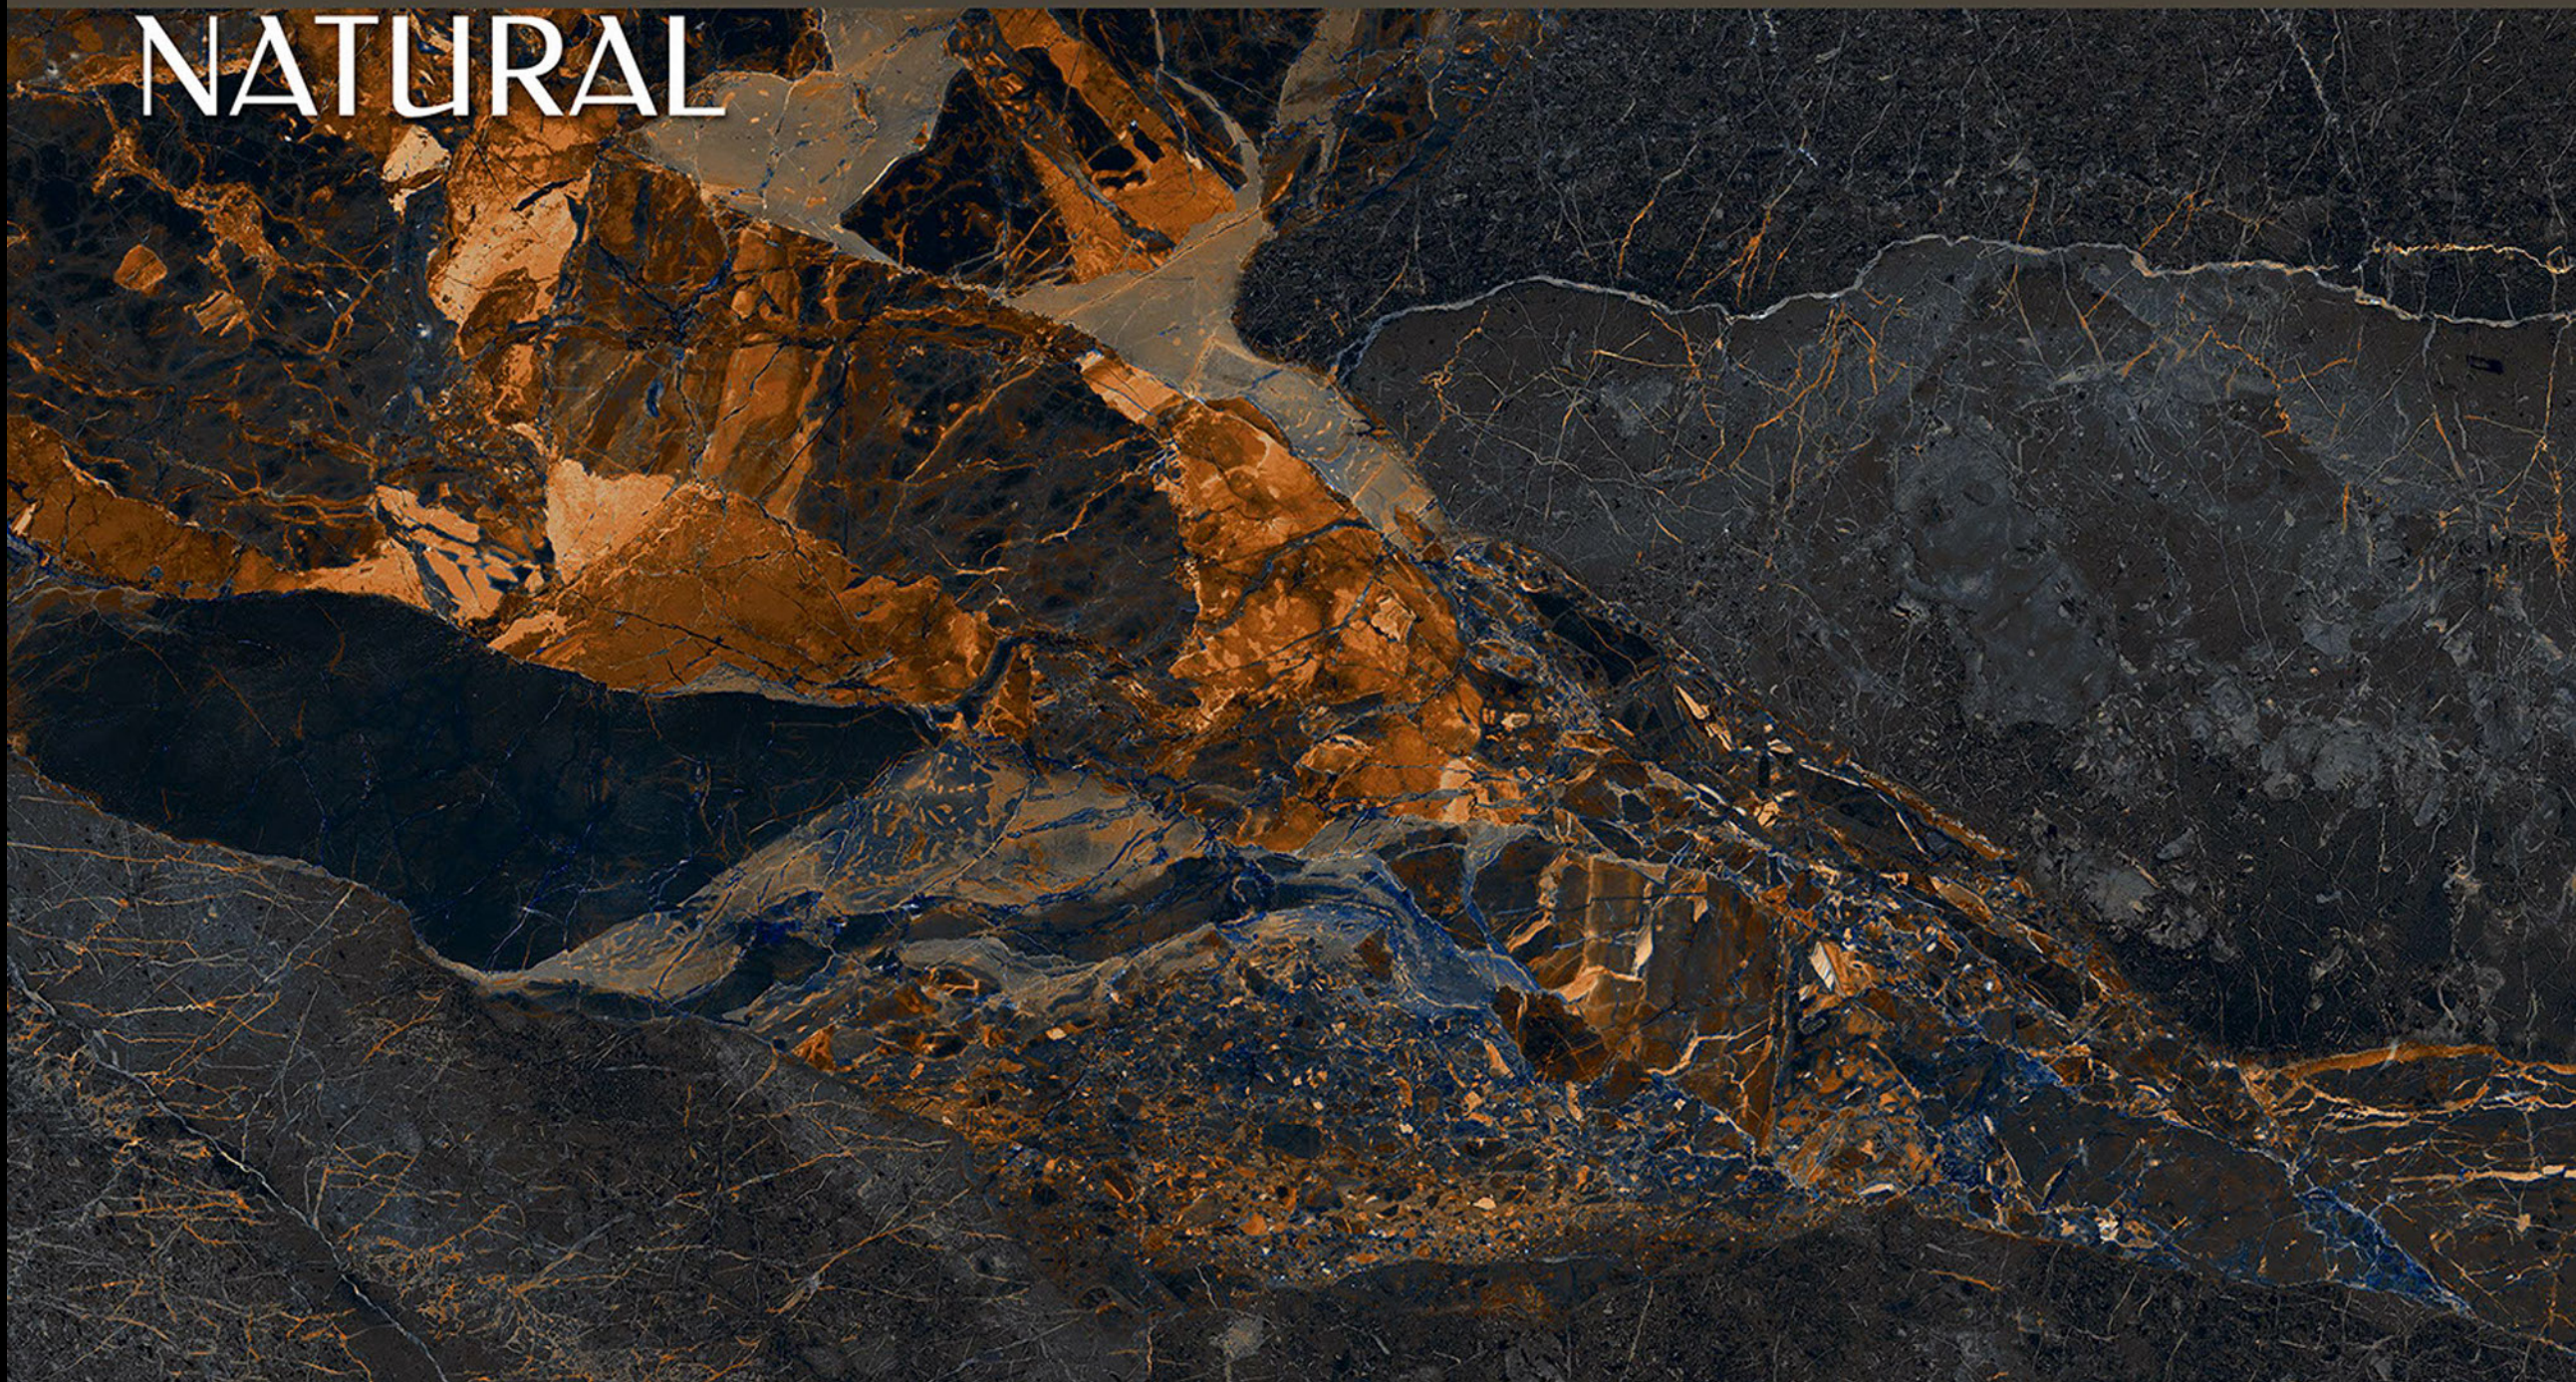

# MORRIS NATURAL

MORRIS  
NATURAL

Size  
600x  
1200mm

Finish  
Hi-Glossy

Randoms  
4

MORRIS NATURAL