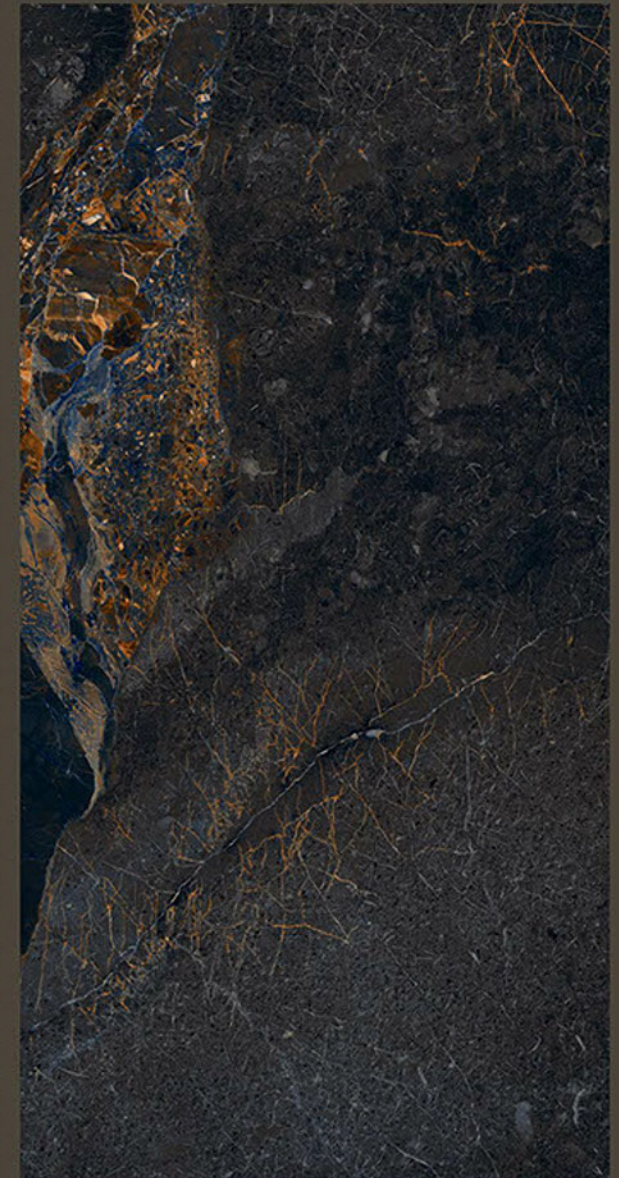

# MORRIS NATURAL

MORRIS  
NATURAL

Size  
600x  
1200mm

Finish  
Hi-Glossy

Randoms  
4

MORRIS NATURAL