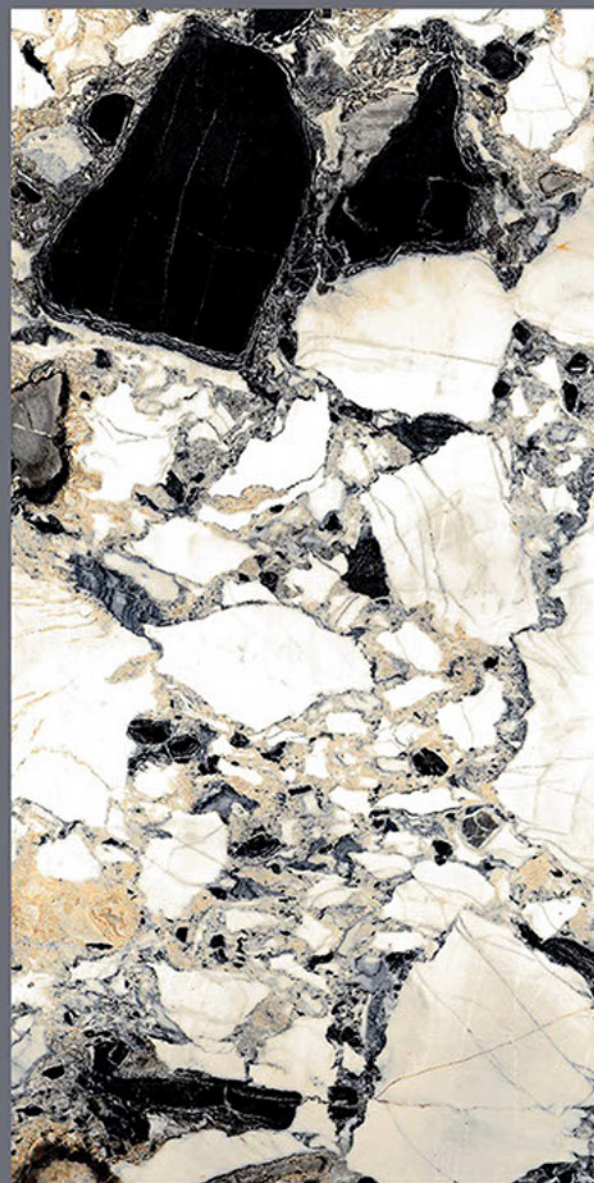

STONELLA REAL

Size
600x
1200mm

Finish
Hi-Glossy

Randoms
5