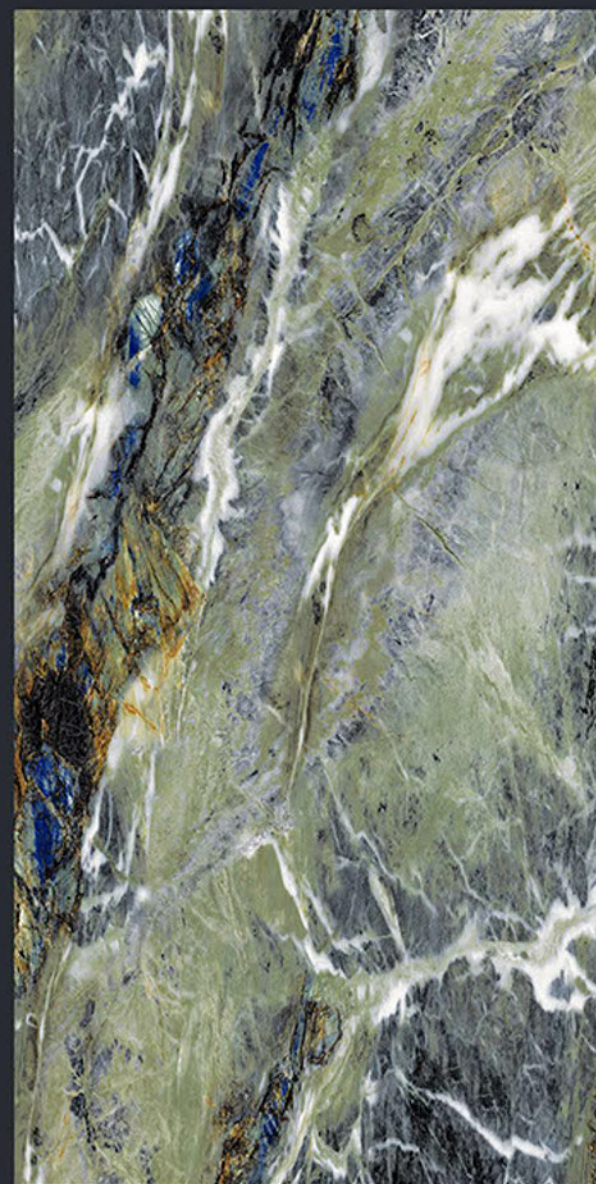

NEO
MULTY

Size
600x
1200mm

Finish
Hi-Glossy

Randoms
5