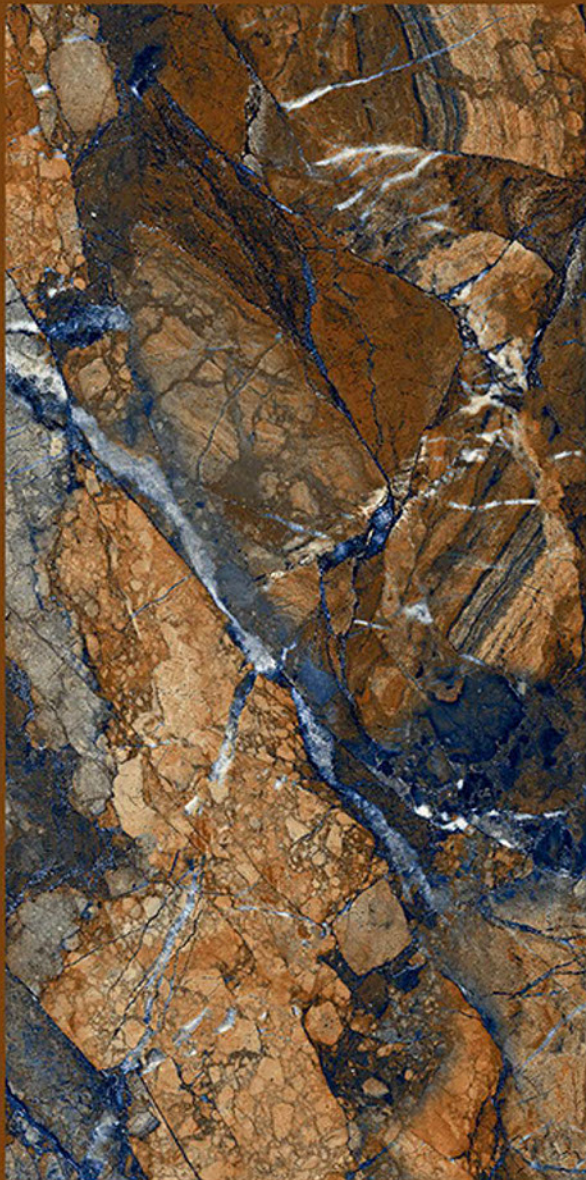

# SILVER PORTORO

# ZAECI SHERWIN

ZAECI  
SHERWIN

Size

600x  
1200mm

Finish  
Hi-Glossy

Randoms  
5

ZAECI SHERWIN

# ZERONIC CHARCOAL