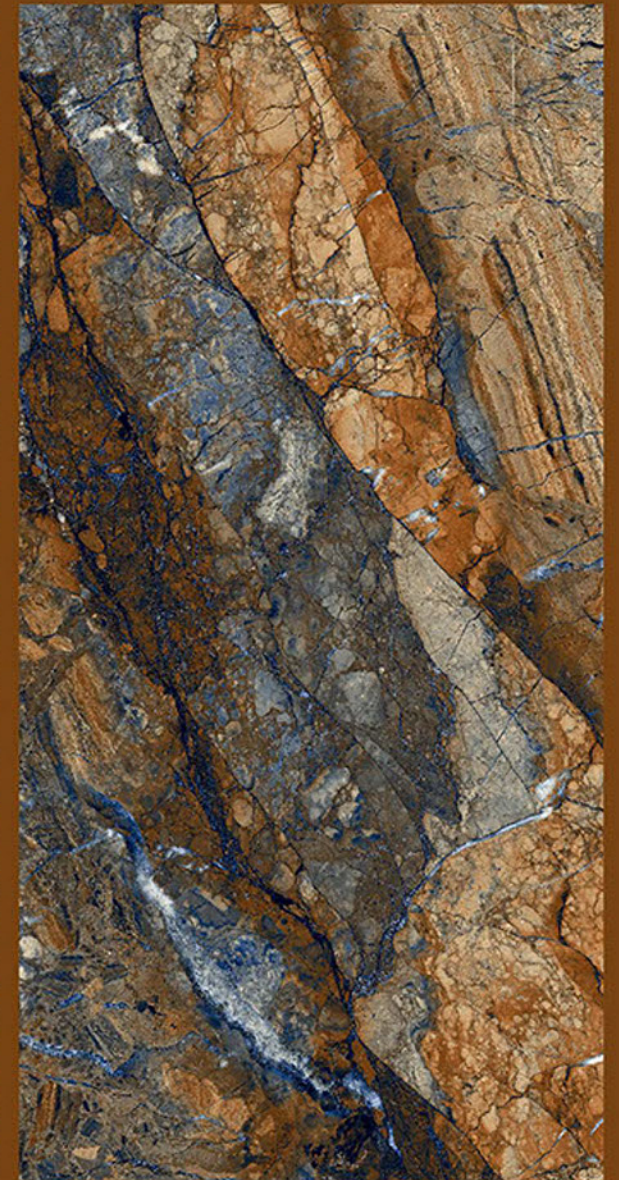

# SILVER PORTORO

# ZAECI SHERWIN

ZAECI  
SHERWIN

Size

600x  
1200mm

Finish  
Hi-Glossy

Randoms  
5

ZAECI SHERWIN

# ZERONIC CHARCOAL