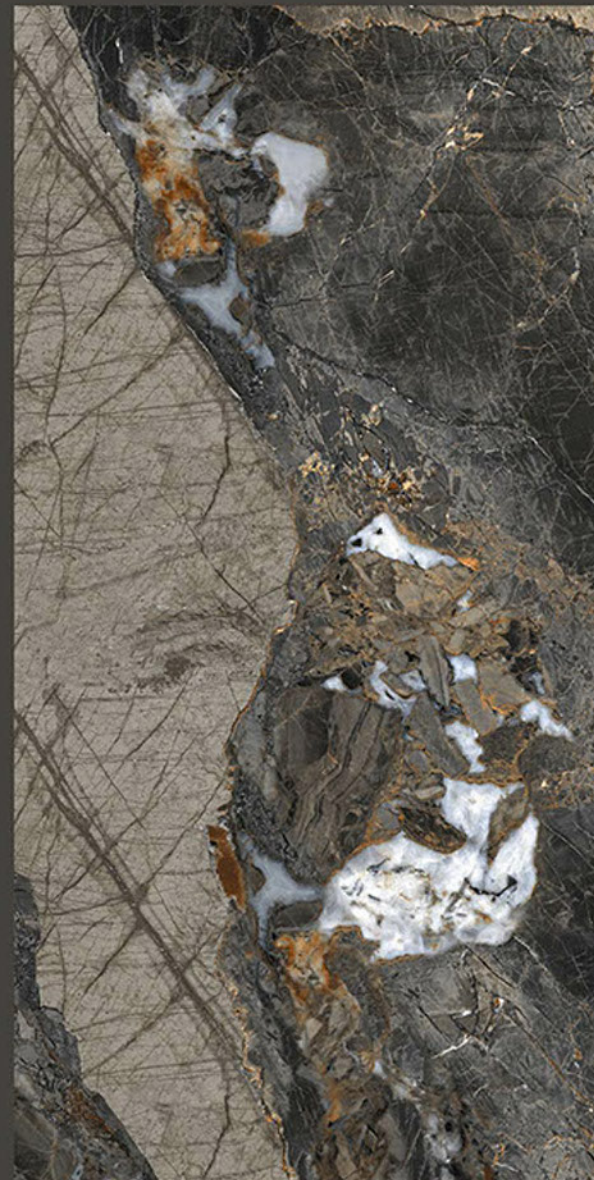

# PANAMA NATURAL

PANAMA  
NATURAL

Size  
600x  
1200mm

Finish  
Hi-Glossy

Randoms  
7

PANAMA NATURAL