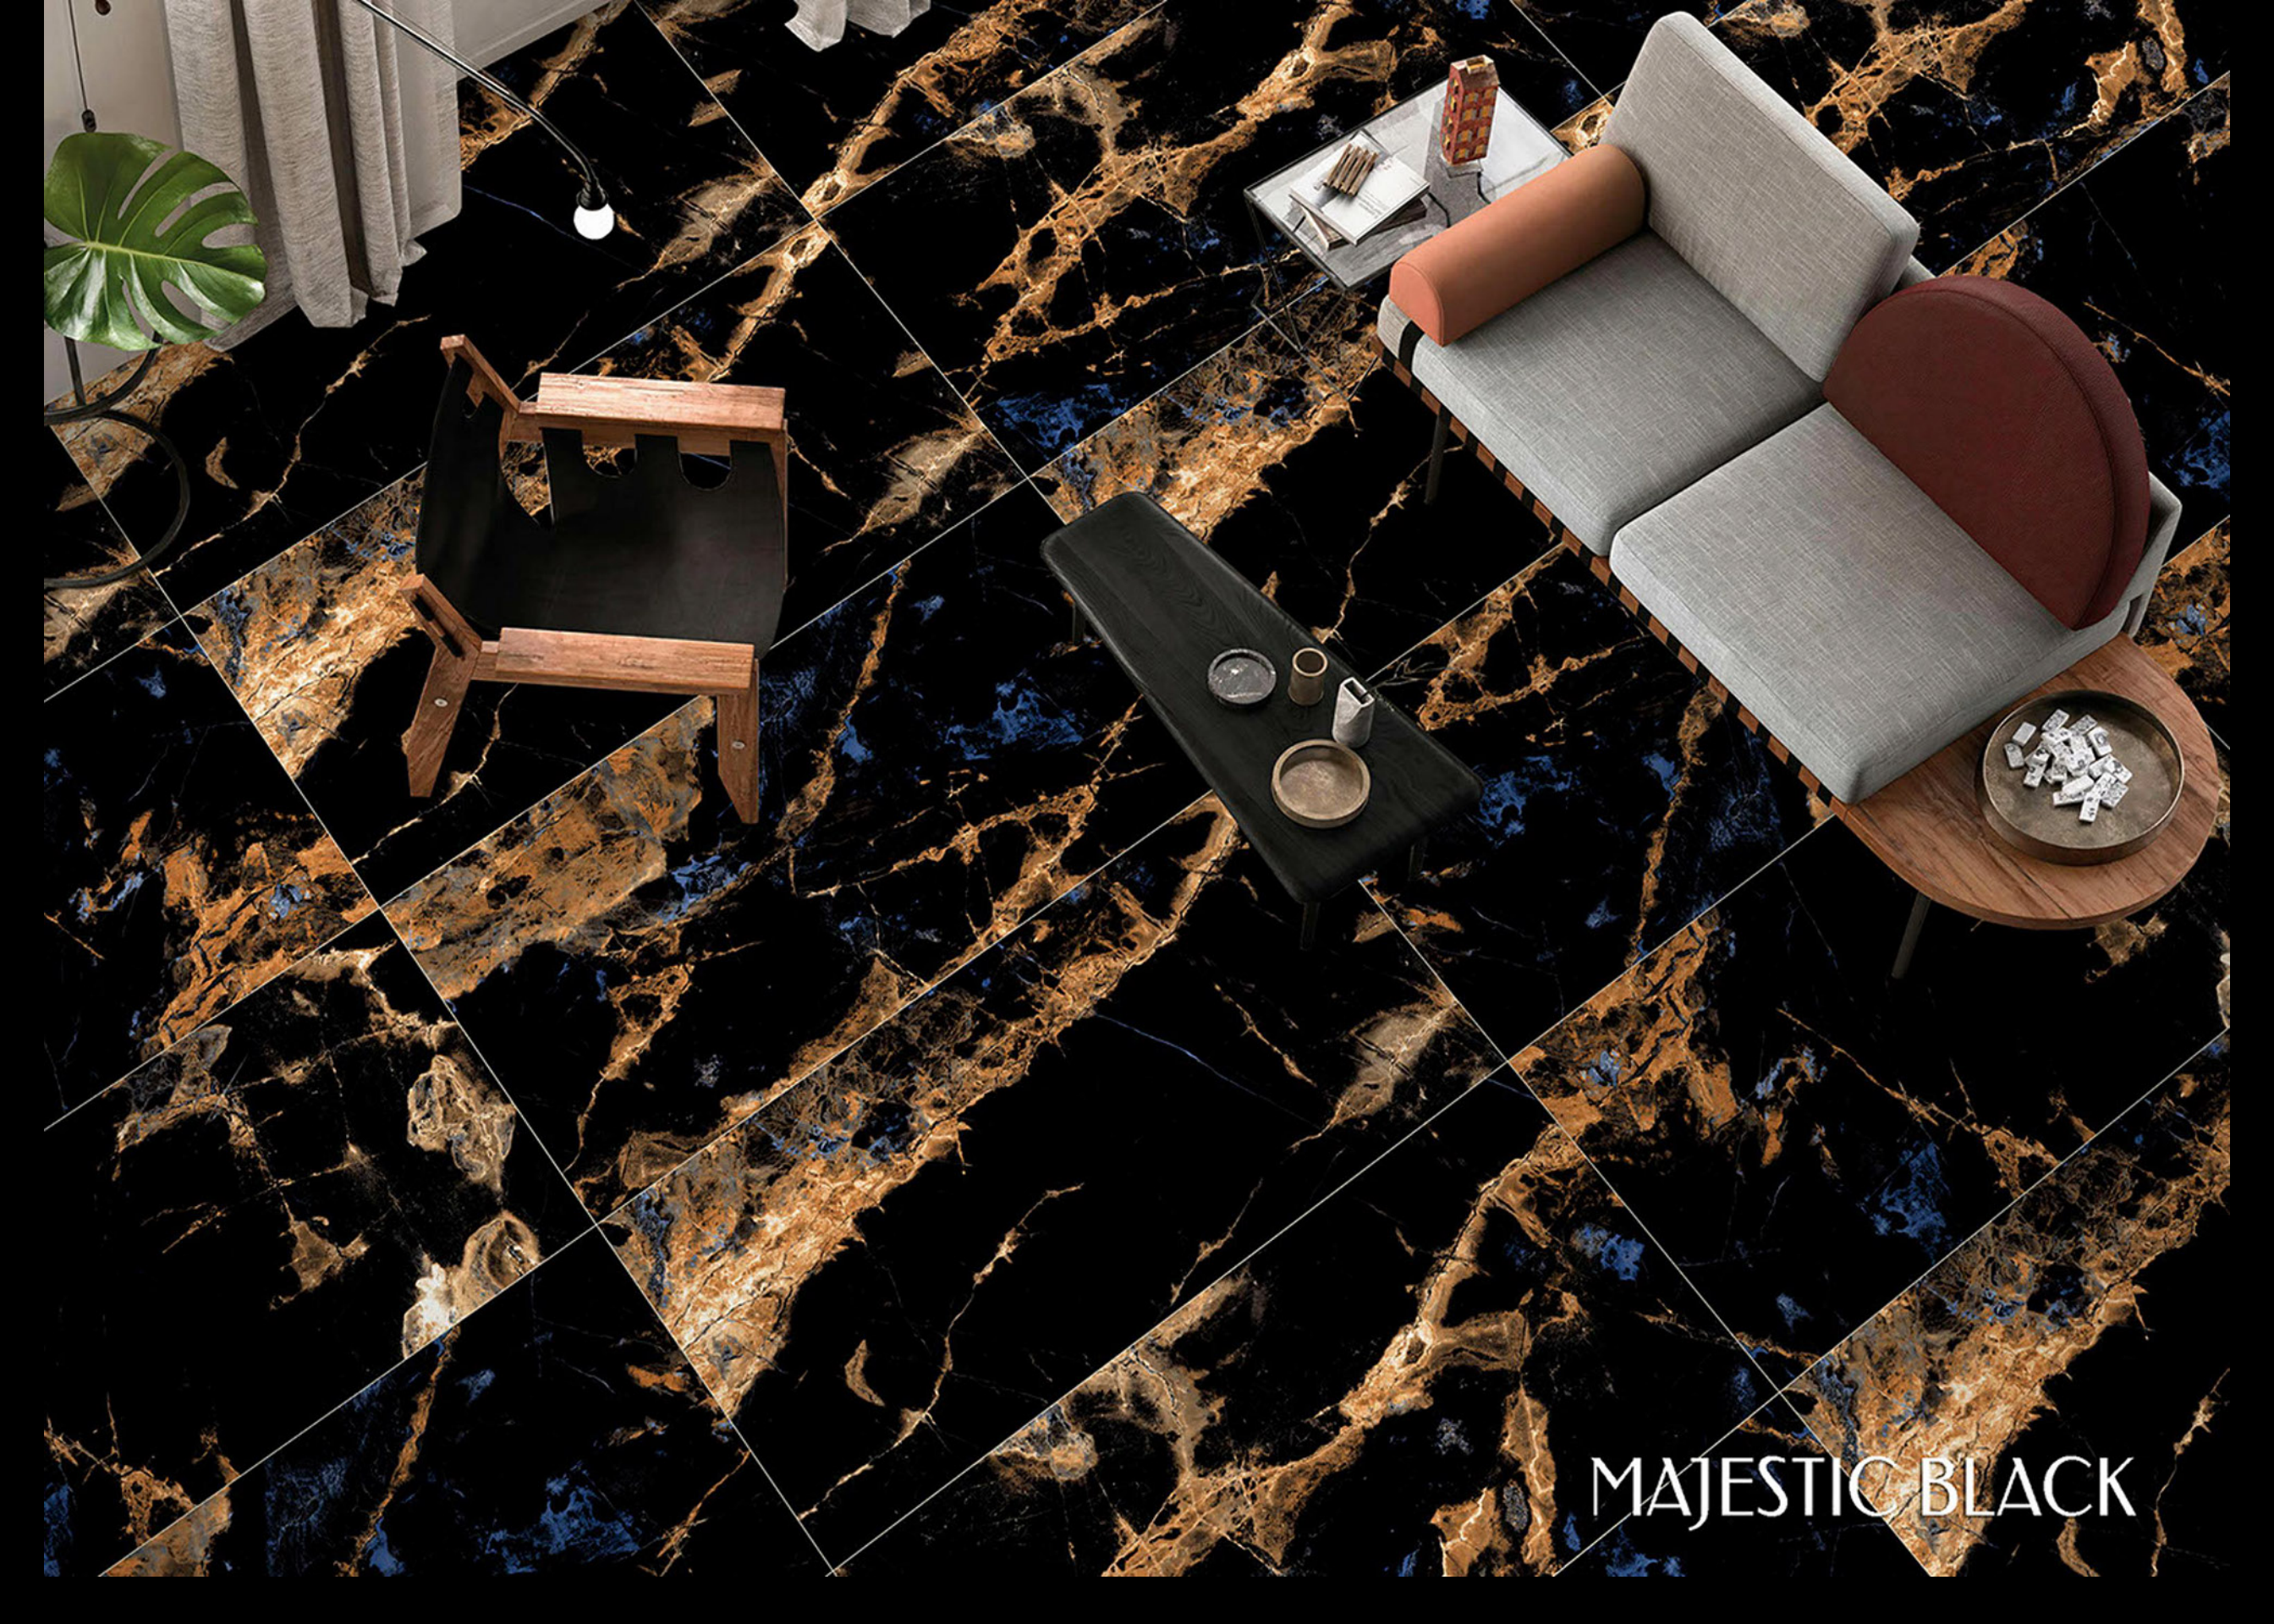

# MAJESTIC BLACK

MAJESTIC  
BLACK

Size

600x  
1200mm

Finish  
Hi-Glossy

Randoms  
4

MAJESTIC BLACK