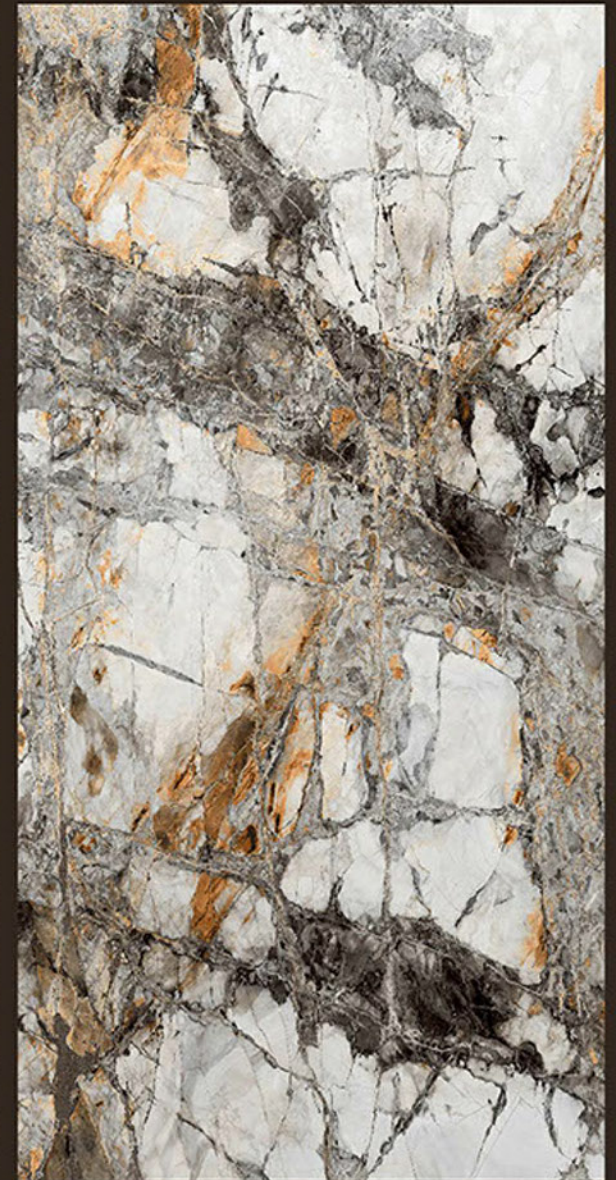

# SILVER PORTORO

# STONE BROWN

STONE  
BROWN

Size  
600x  
1200mm

Finish  
Hi-Glossy

Randoms  
4

STONE BROWN

STONELLA

REAL