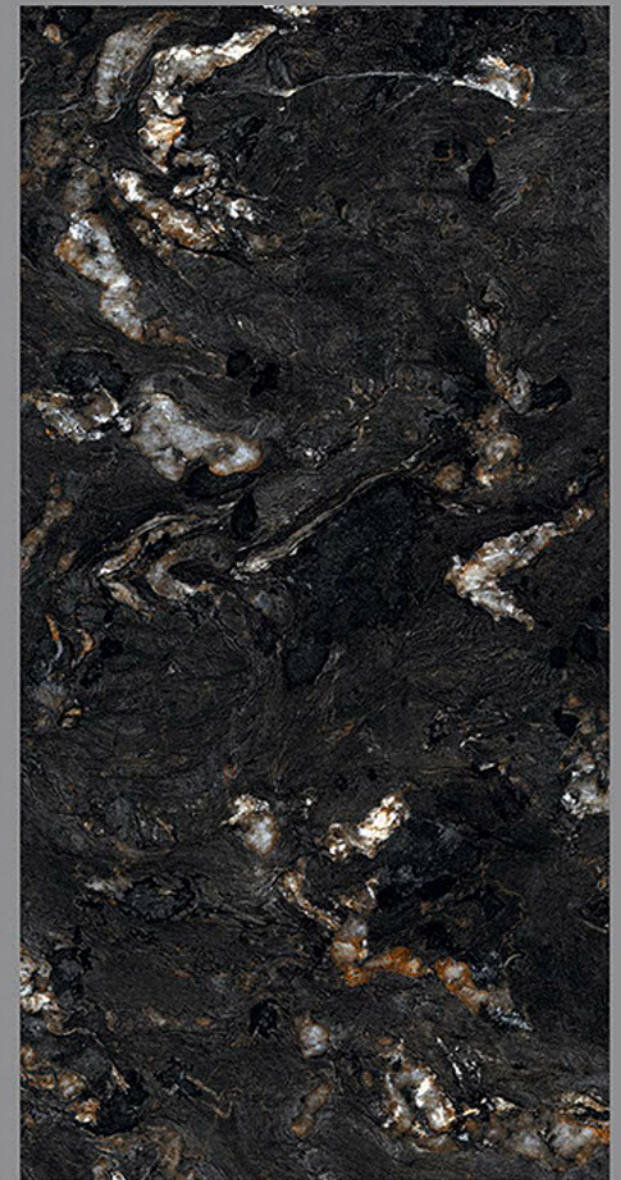

# MARIYAN BLACK

MARIYAN  
BLACK

Size  
600x  
1200mm

Finish  
Hi-Glossy

Randoms  
5

MARIYAN BLACK