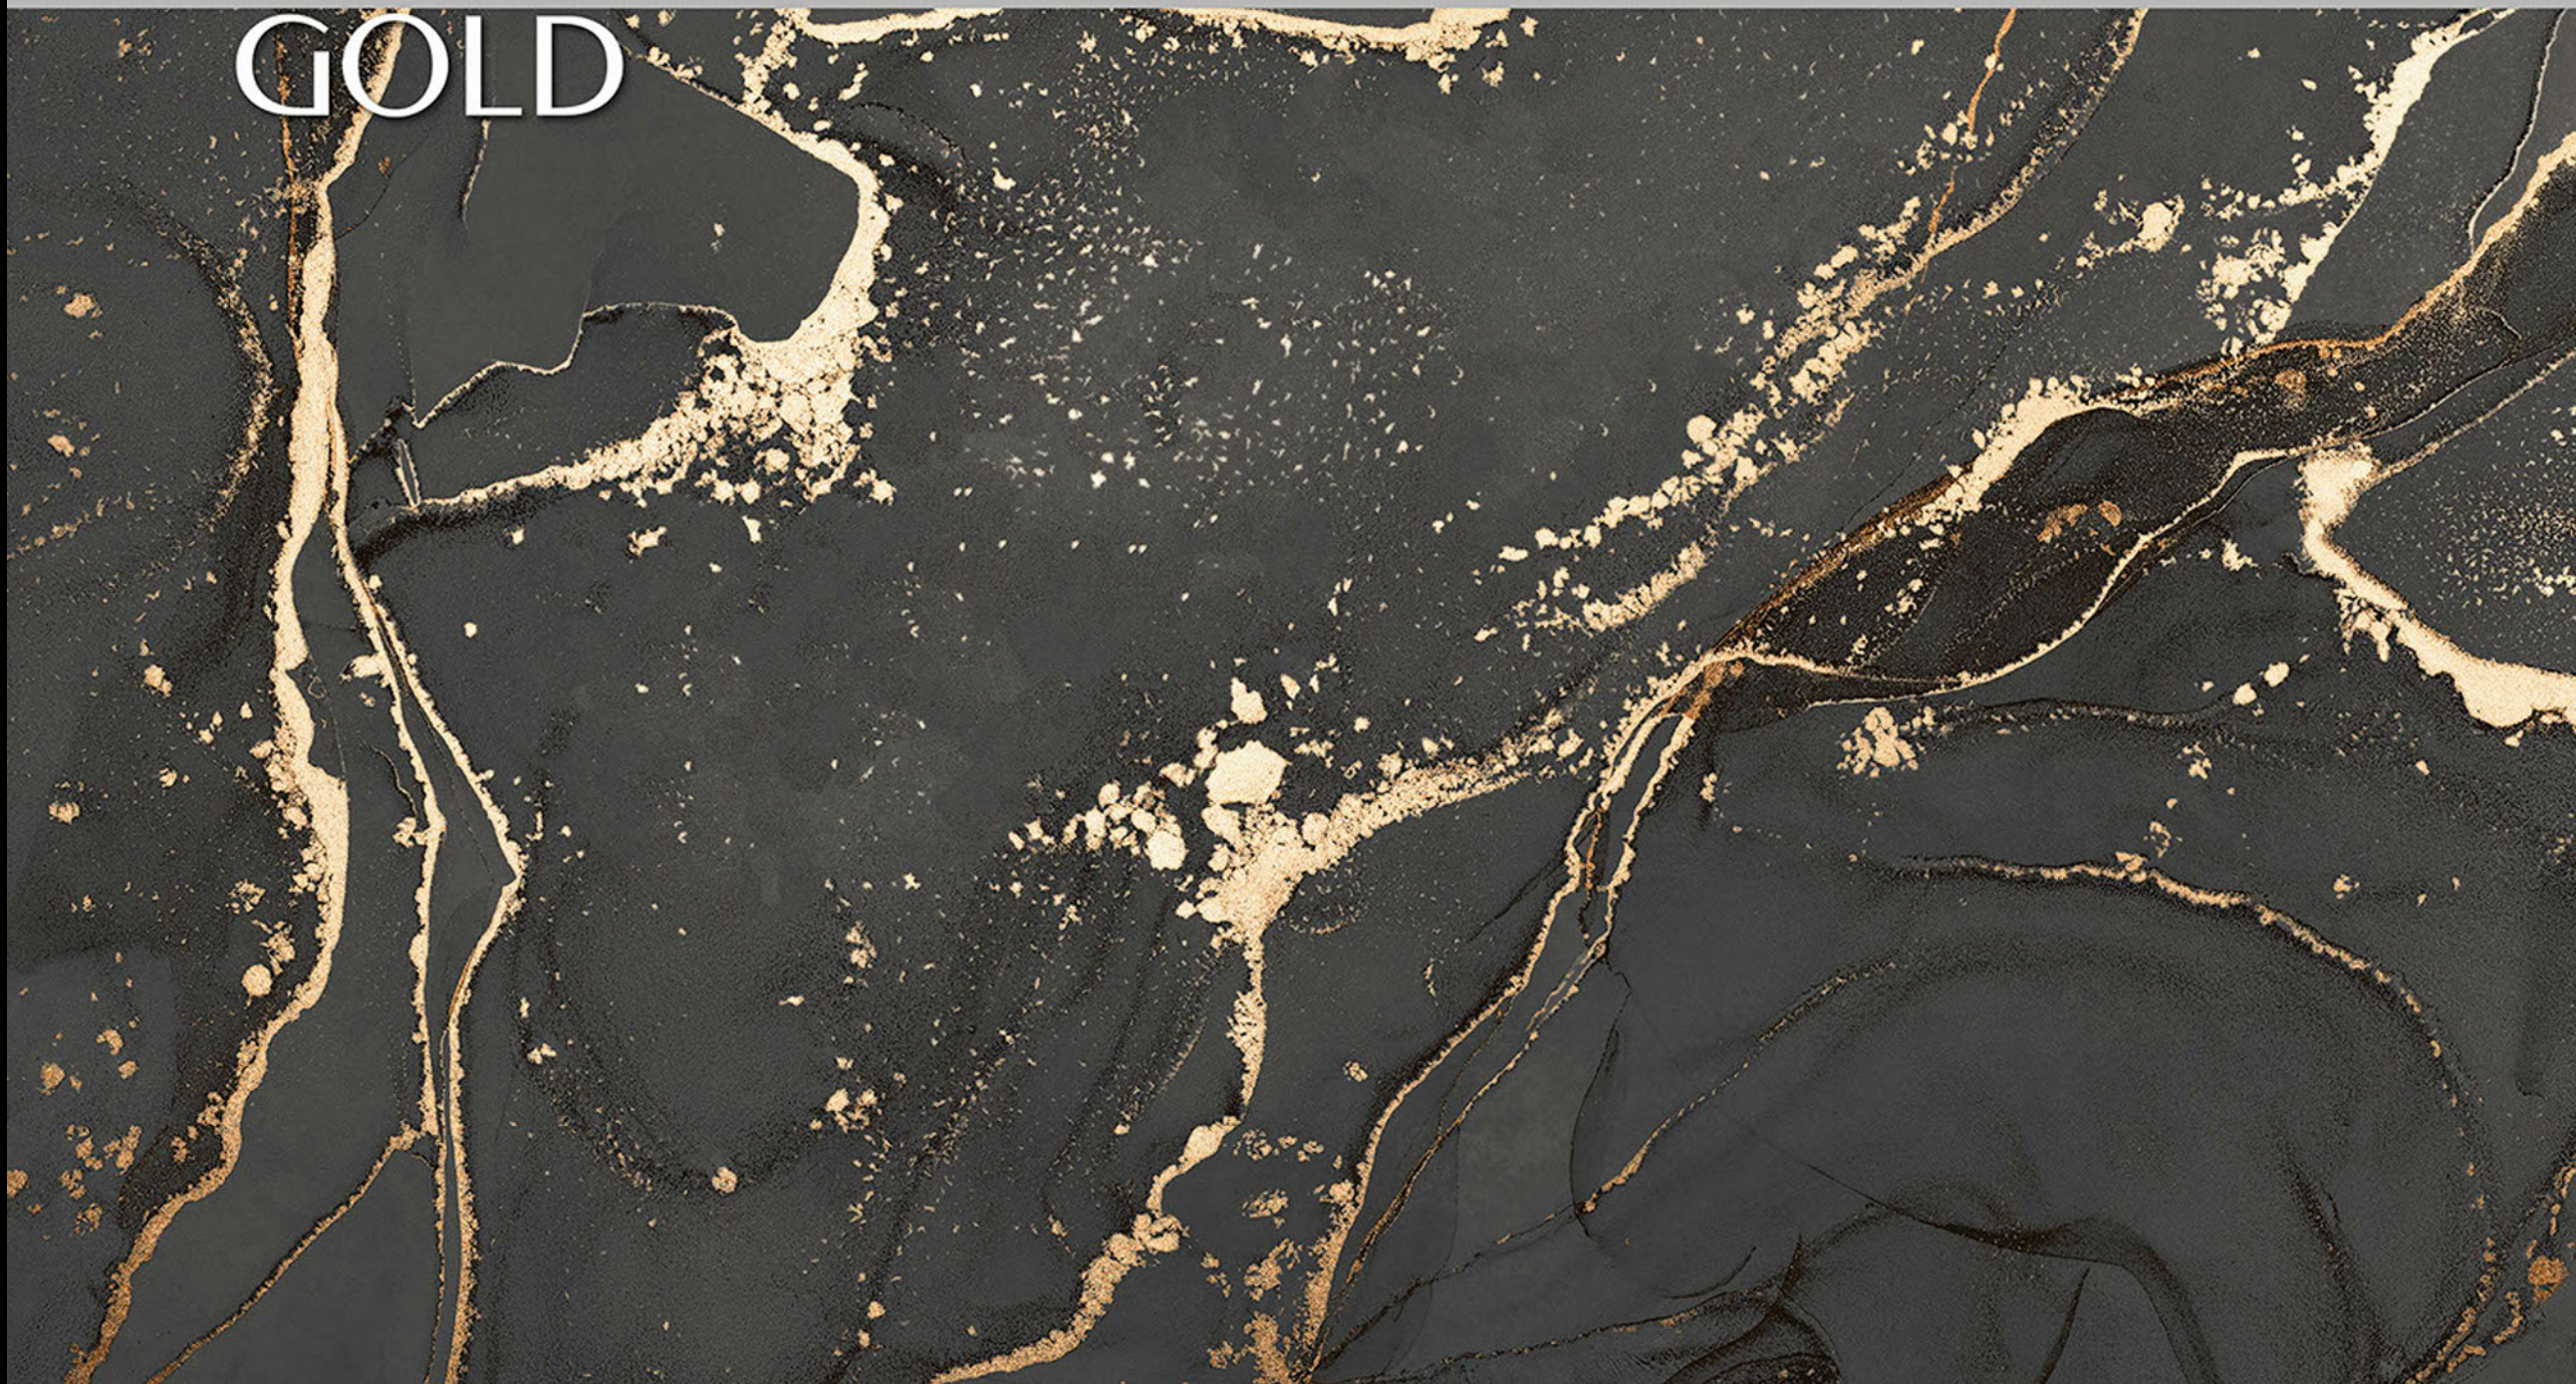

# NERO GOLD

NERO  
GOLD

Size  
600x  
1200mm

Finish  
Hi-Glossy

Randoms  
4

NERO GOLD

NEXA

MARINE