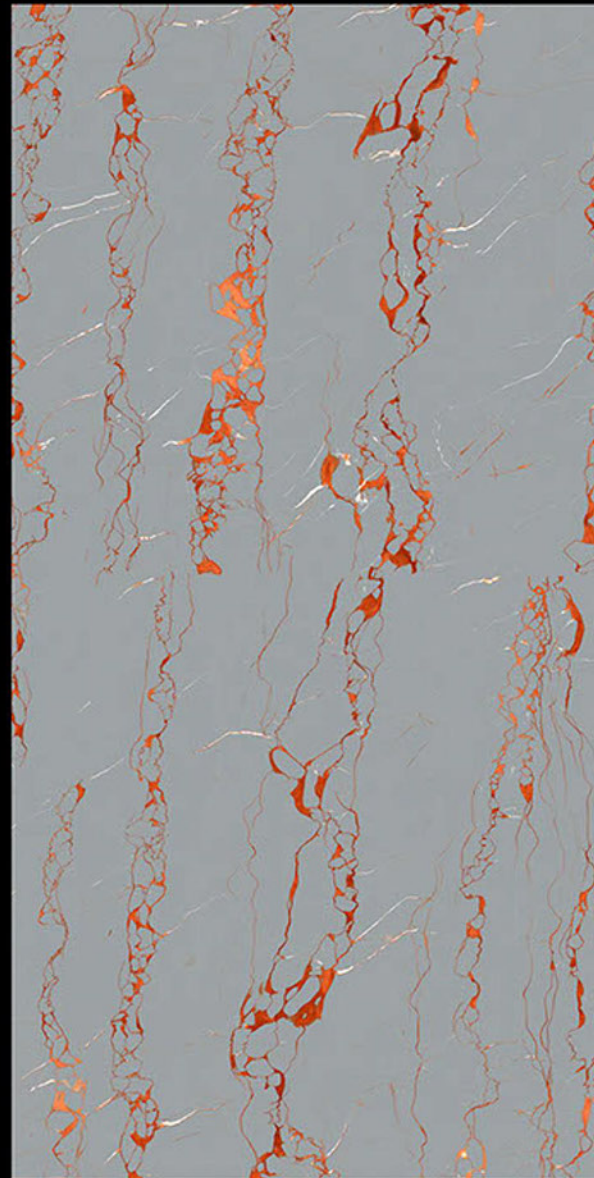

# REDO GREY

**REDO  
GREY**

Size  
600x  
1200mm

Finish  
Hi-Glossy

Randoms  
5

REDO GREY