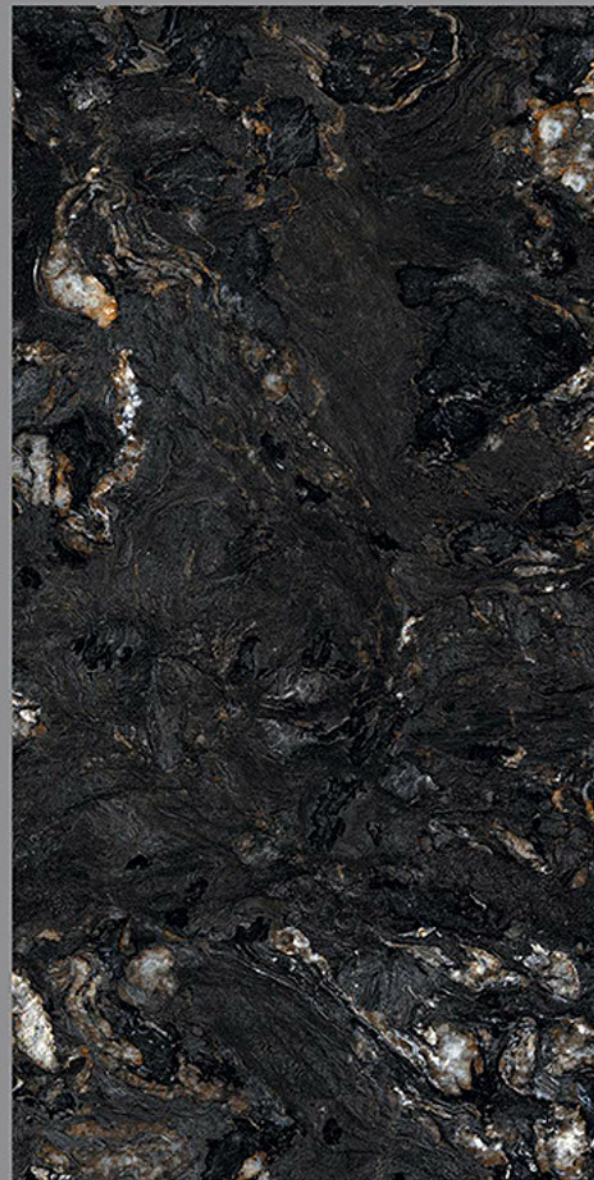

# MARIYAN BLACK

MARIYAN  
BLACK

Size  
600x  
1200mm

Finish  
Hi-Glossy

Randoms  
5

MARIYAN BLACK