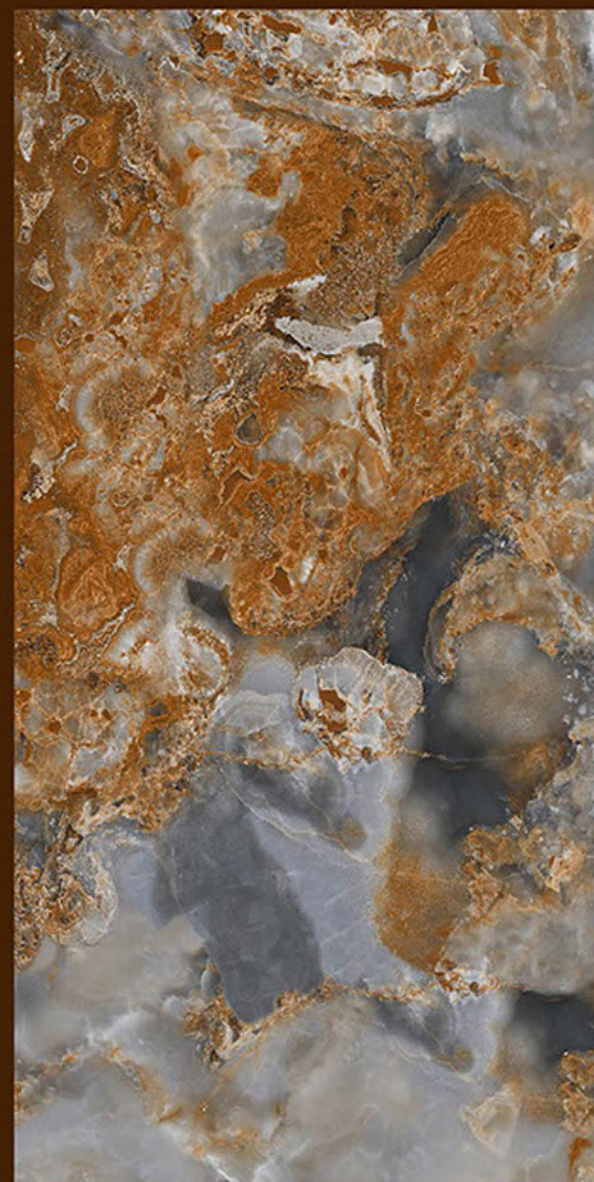

# MARTIN FALCON

**MARTIN  
FALCON**

Size

600x  
1200mm

Finish  
Hi-Glossy

Randoms  
5

Look

MARTIN FALCON