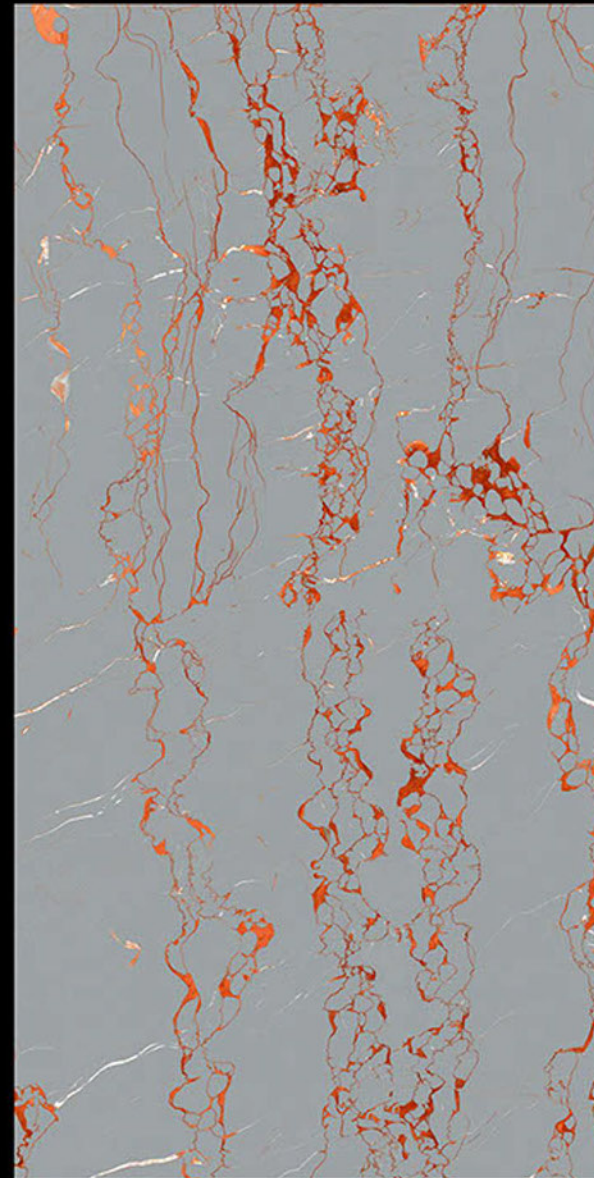

# REDO GREY

**REDO  
GREY**

Size  
600x  
1200mm

Finish  
Hi-Glossy

Randoms  
5

REDO GREY