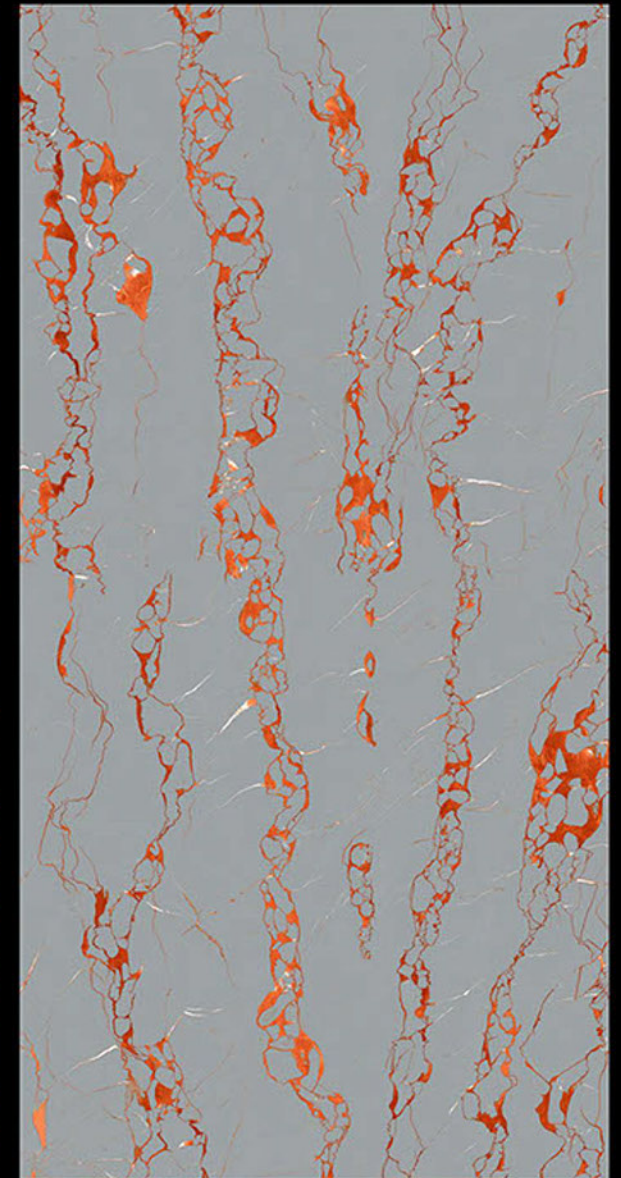

# REDO GREY

**REDO  
GREY**

Size  
600x  
1200mm

Finish  
Hi-Glossy

Randoms  
5

REDO GREY