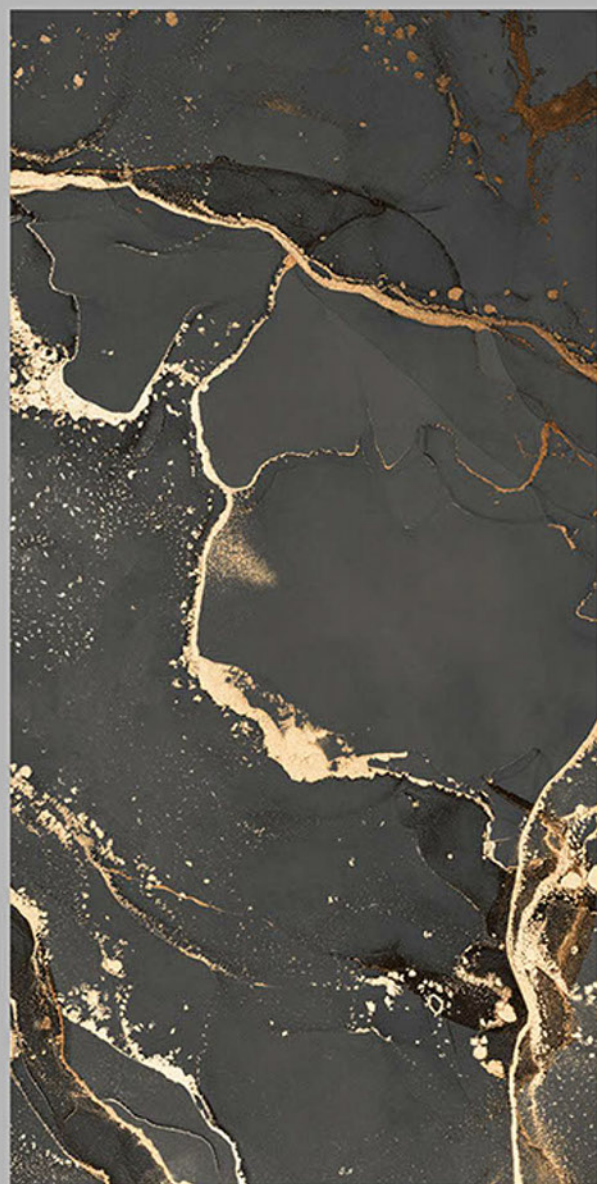

# NERO GOLD

NERO  
GOLD

Size  
600x  
1200mm

Finish  
Hi-Glossy

Randoms  
4

NERO GOLD

NEXA

MARINE