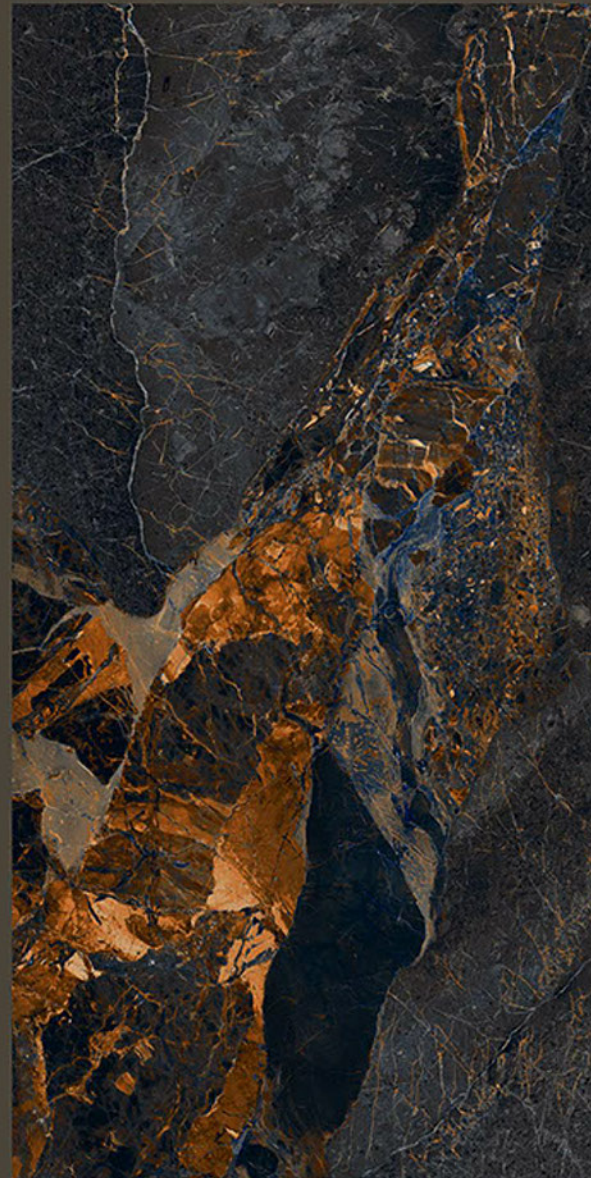

# MORRIS NATURAL

MORRIS  
NATURAL

Size  
600x  
1200mm

Finish  
Hi-Glossy

Randoms  
4

MORRIS NATURAL