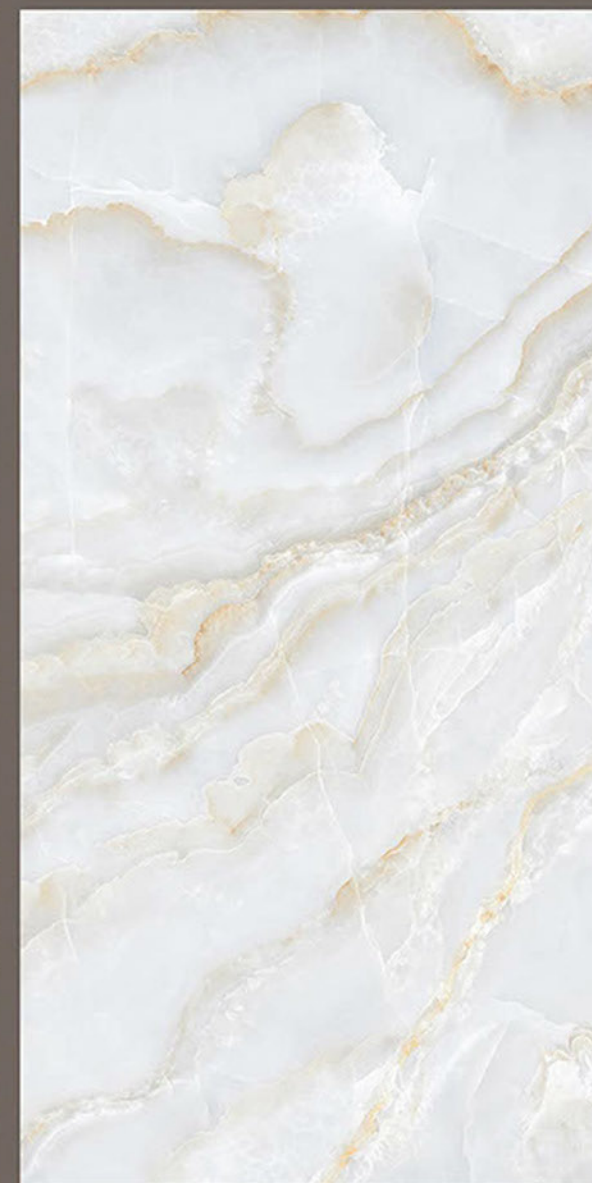

ULTRA ONYX
BROWN

Size
600x
1200mm

Finish
Glossy

Randoms
3