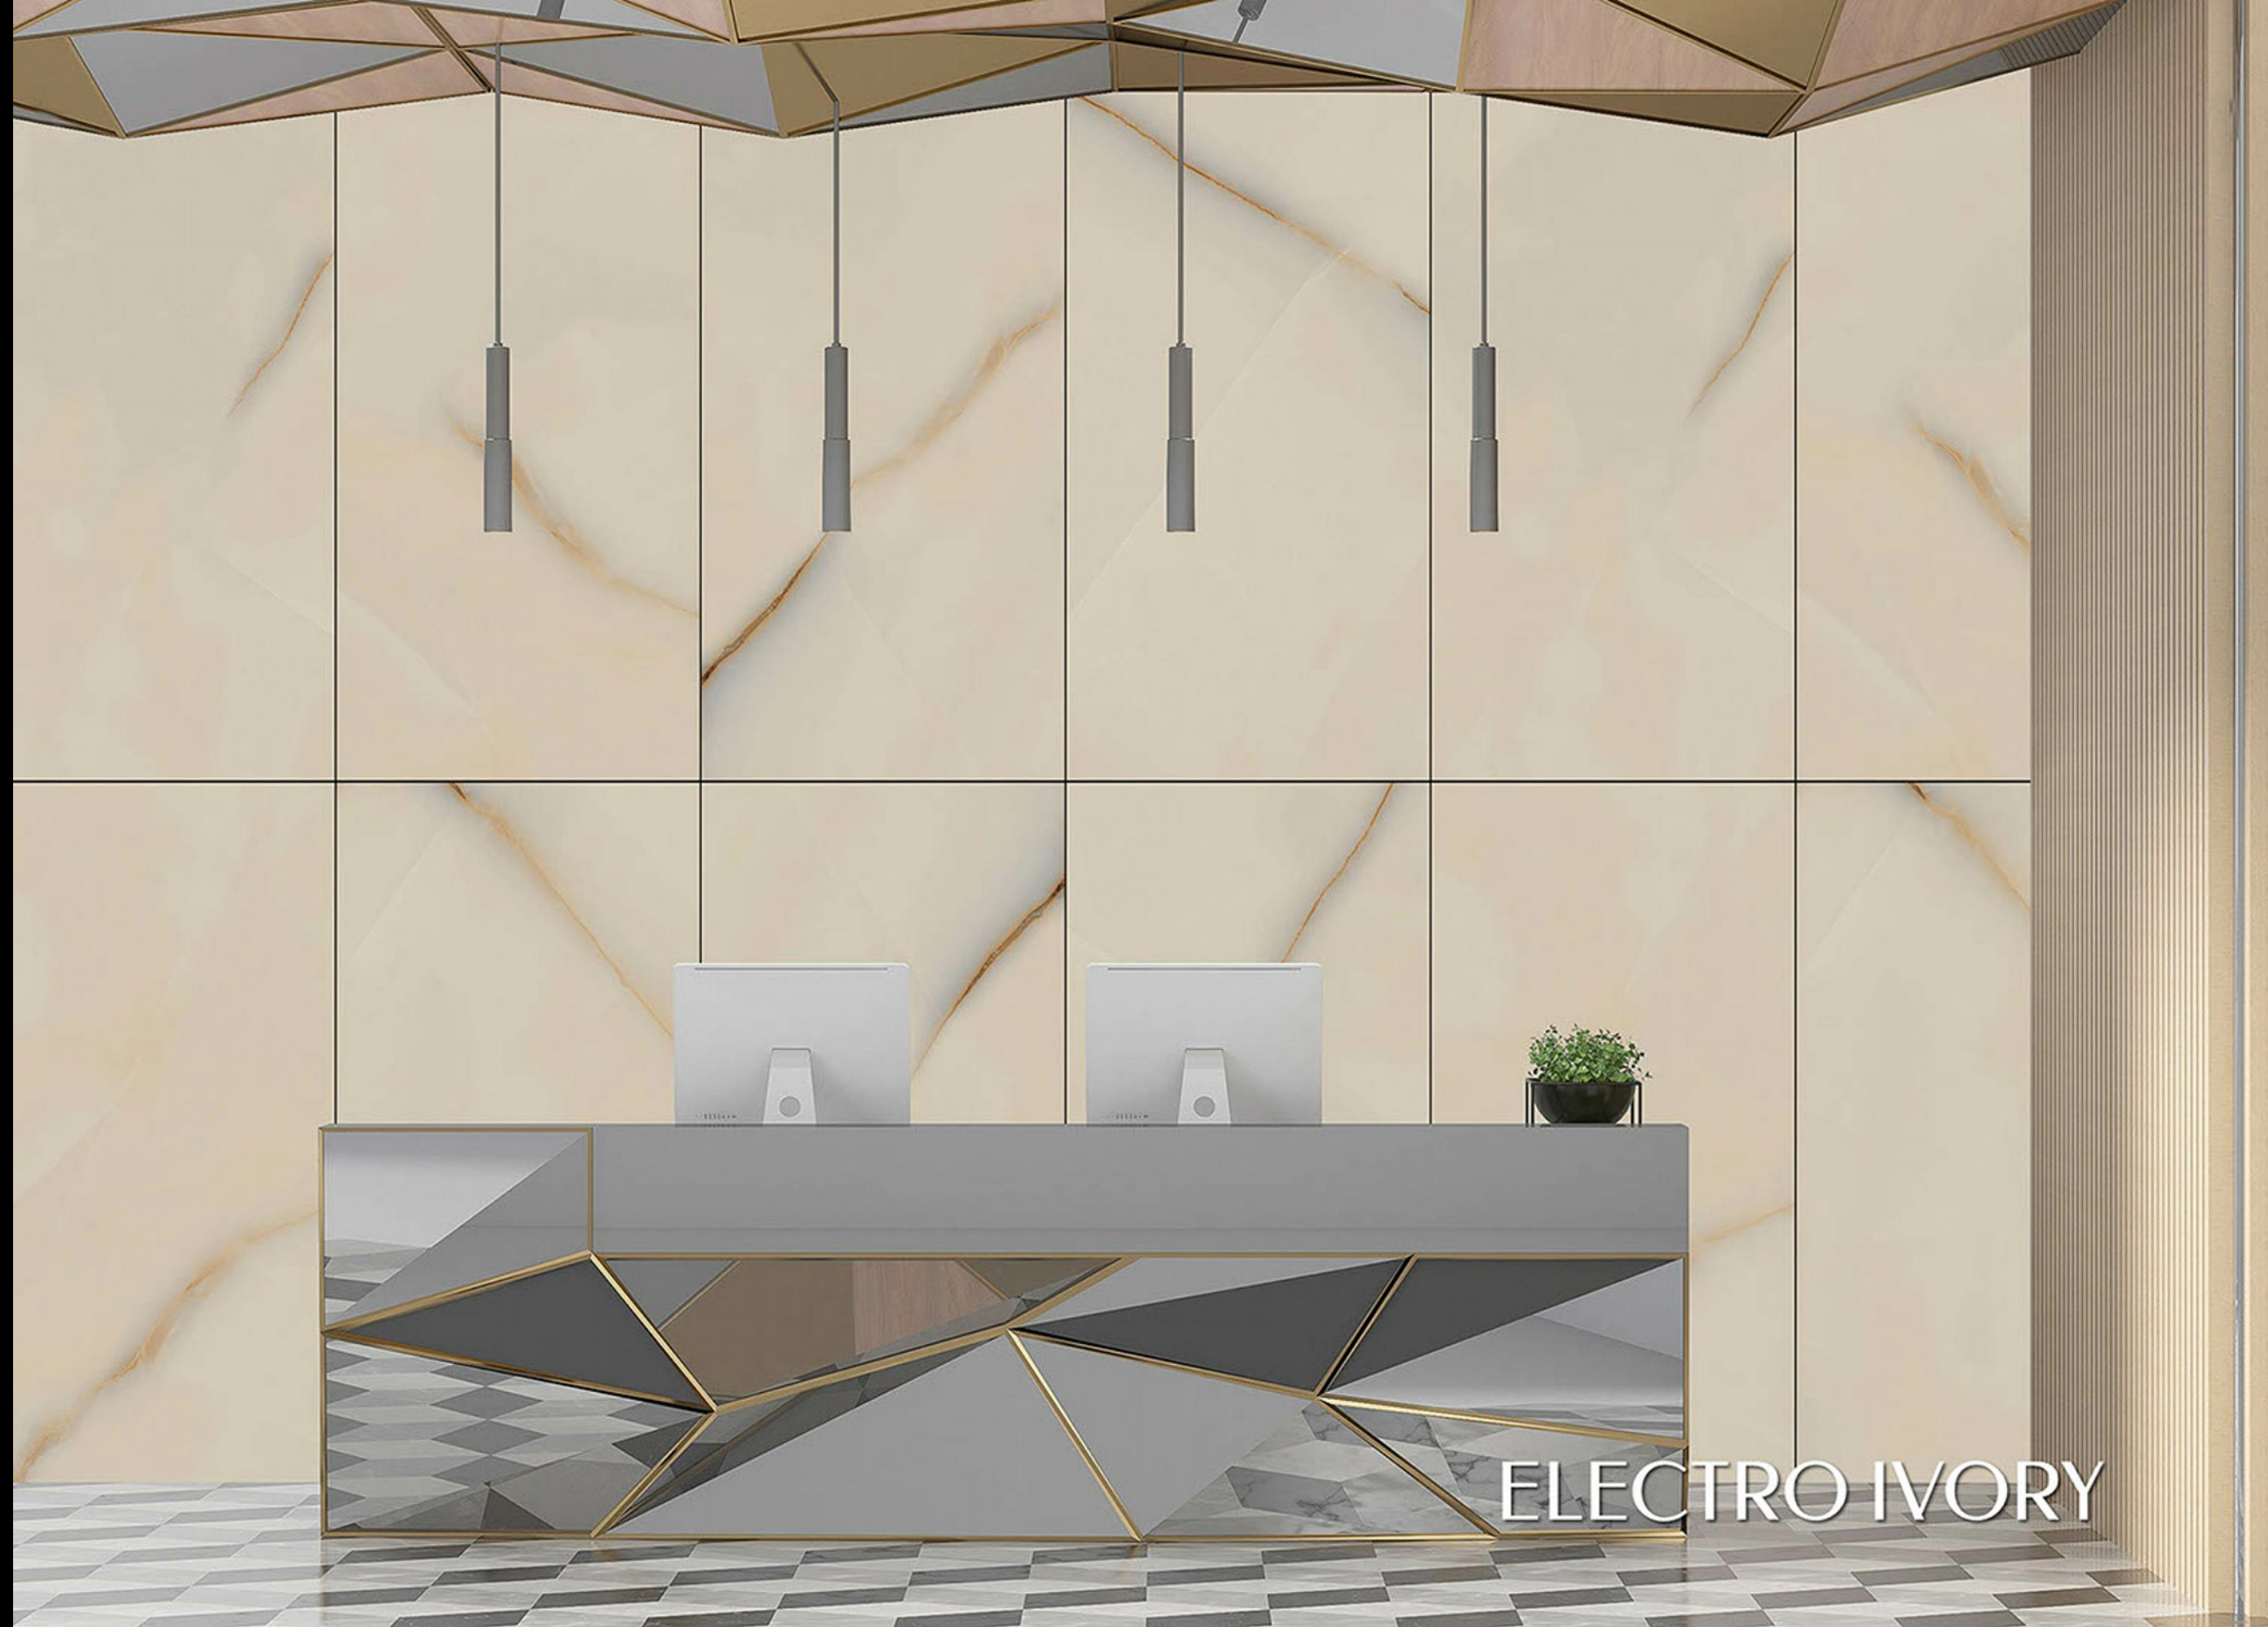

ELECTRO IVORY