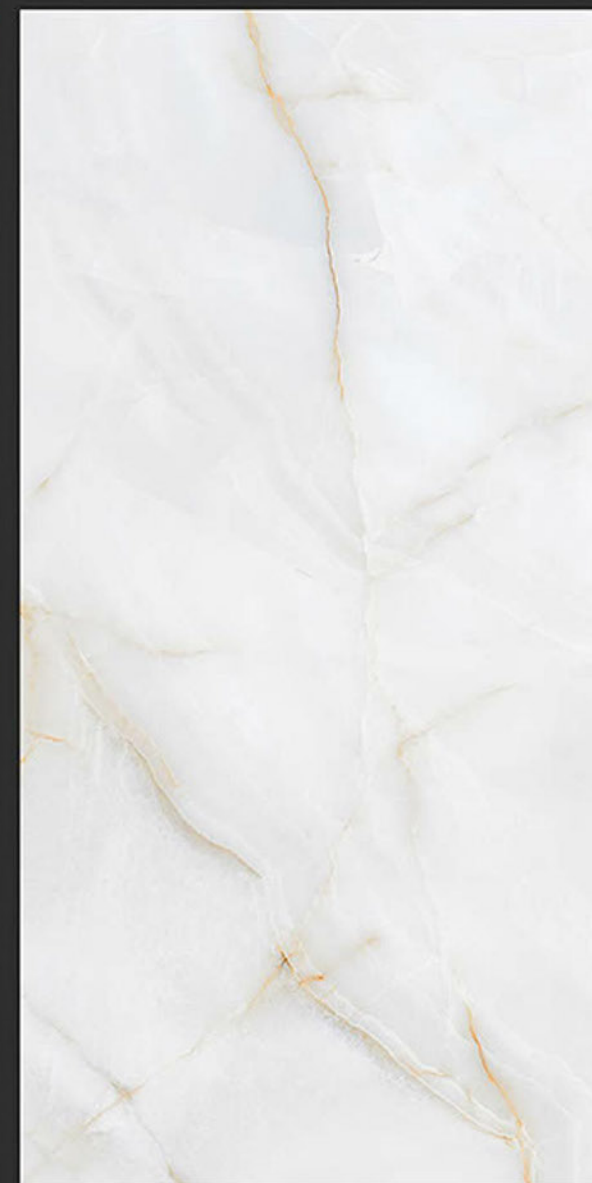

Finish
Glossy

Randoms
10

CRACKLE BEIGE

CRACKLE BIANCO

**CRACKLE
BIANCO**

Size
600x
1200mm

Finish
Glossy

Randoms
10