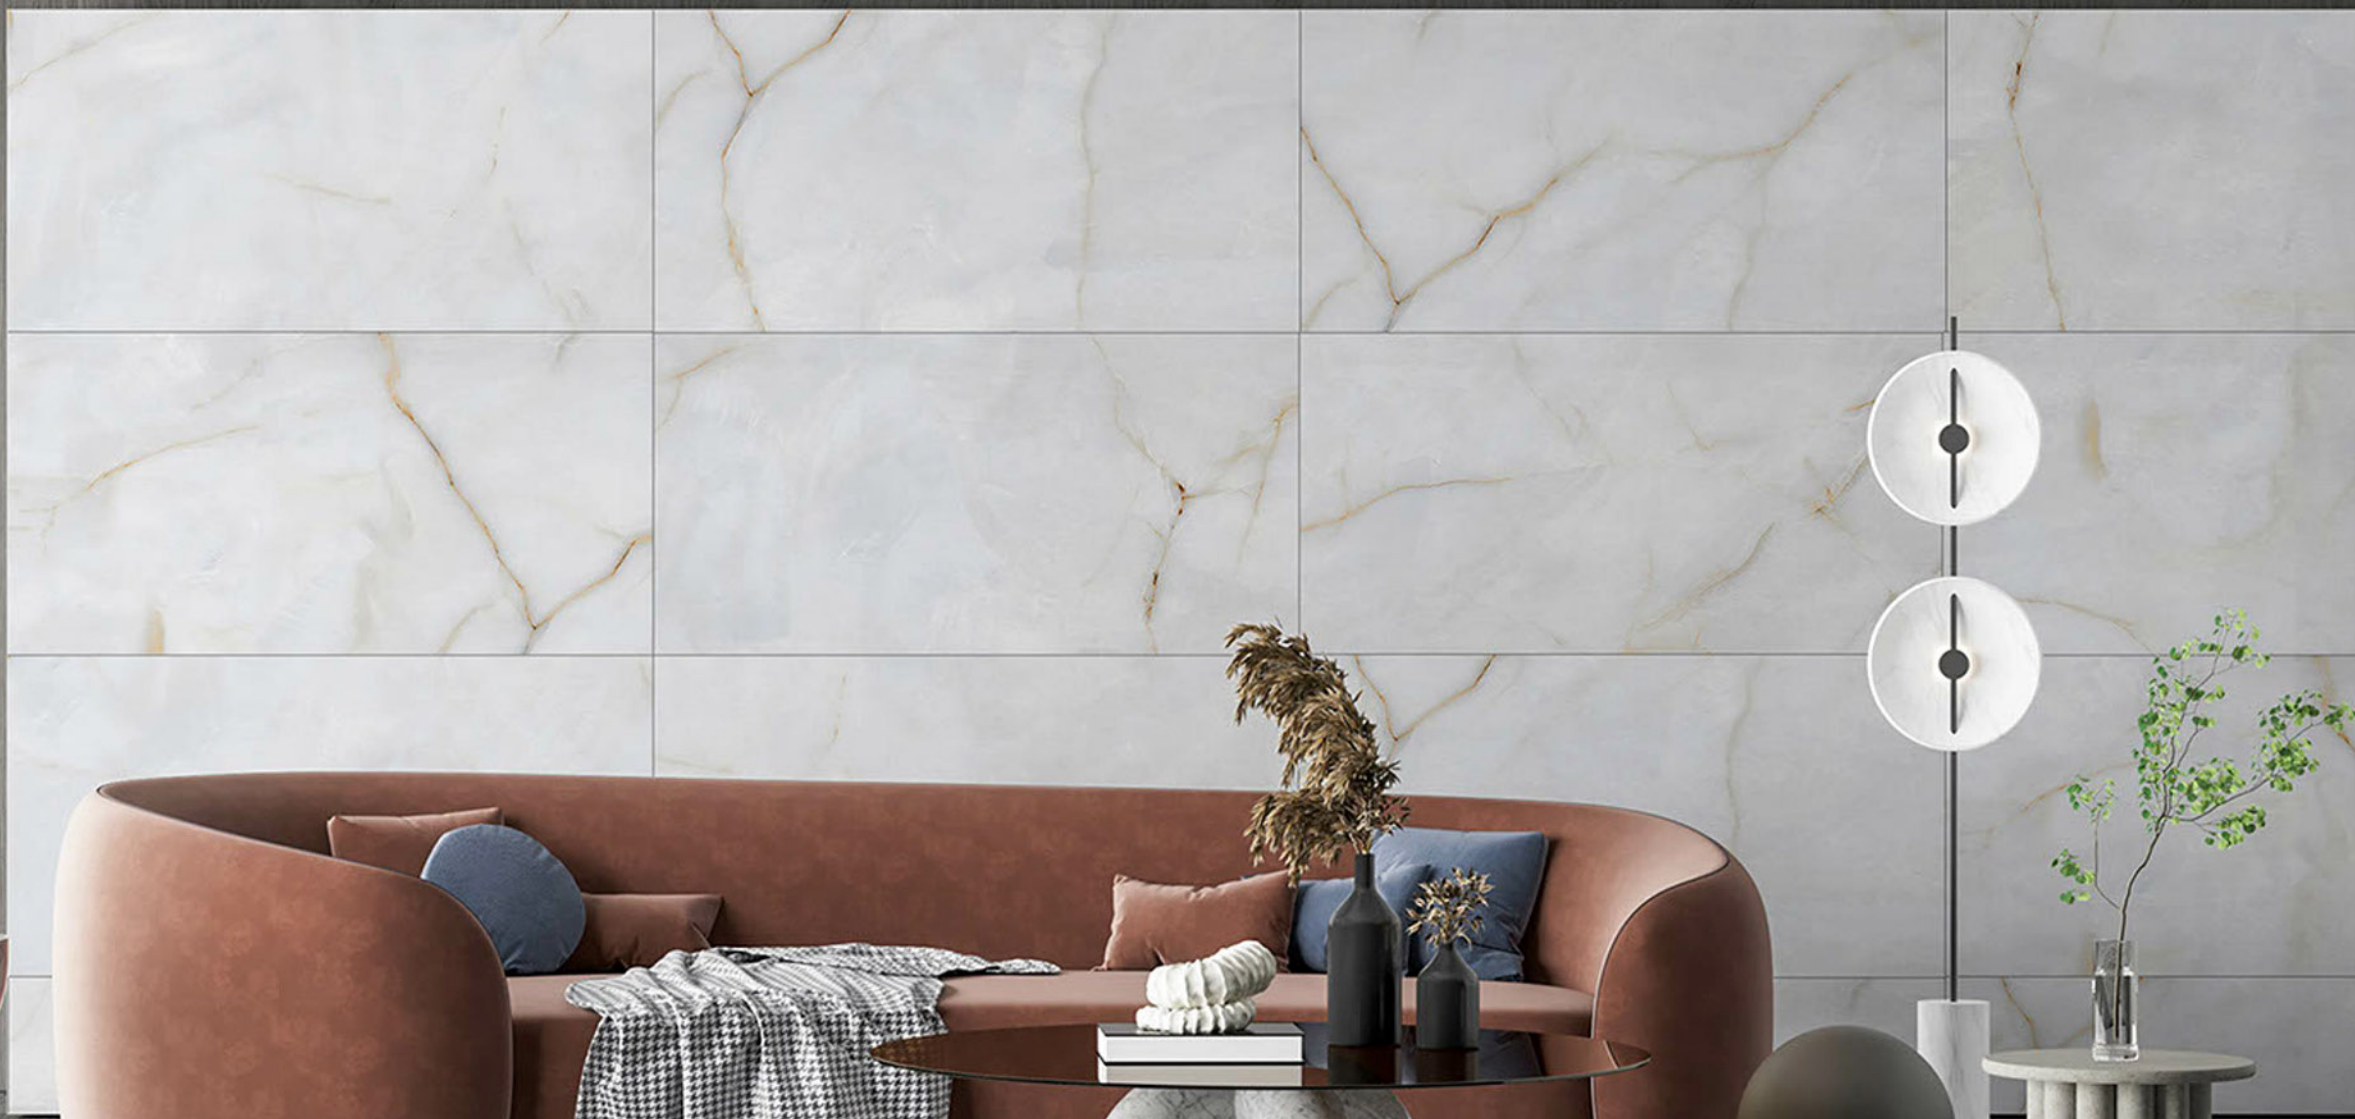

Finish
Glossy

Randoms
10

CRACKLE BEIGE

CRACKLE BIANCO

**CRACKLE
BIANCO**

Size
600x
1200mm

Finish
Glossy

Randoms
10