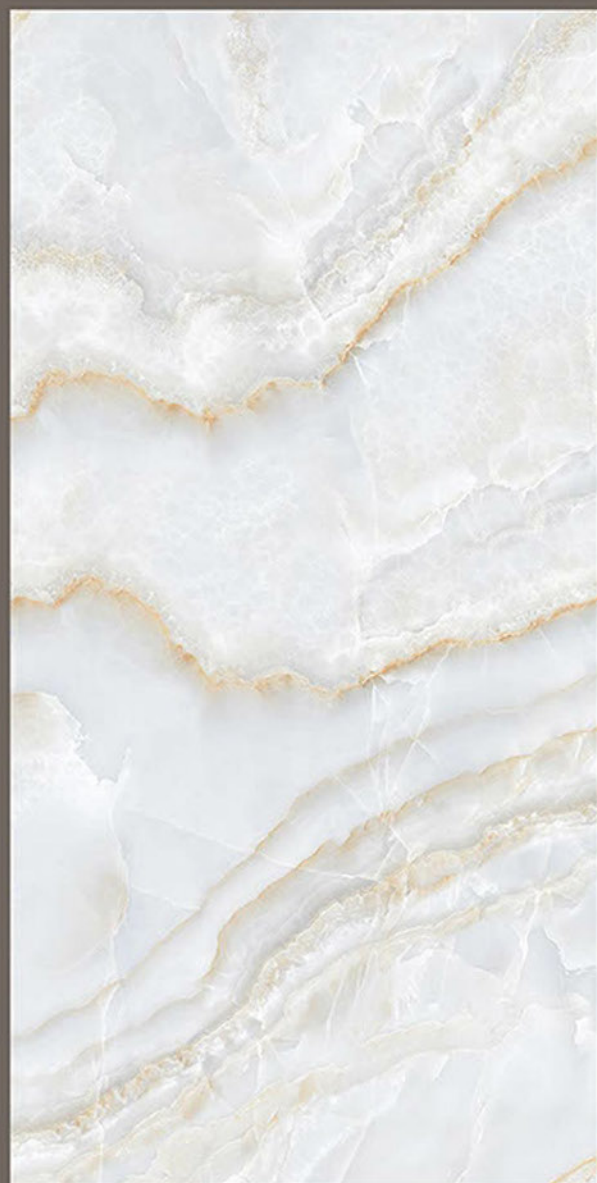

ULTRA ONYX
BROWN

Size
600x
1200mm

Finish
Glossy

Randoms
3