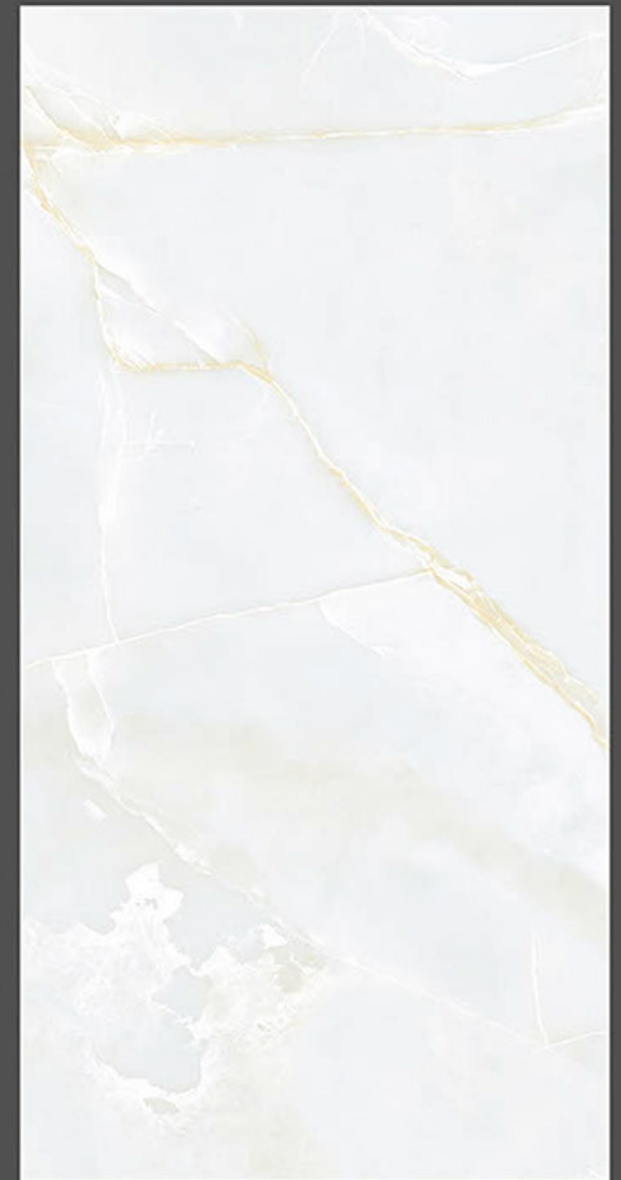

Finish
Glossy

Randoms
4

ICE ONYX GREY

ICE ONYX WHITE

**ICE ONYX
WHITE**

Size
600x
1200mm

Finish
Glossy

Randoms
4