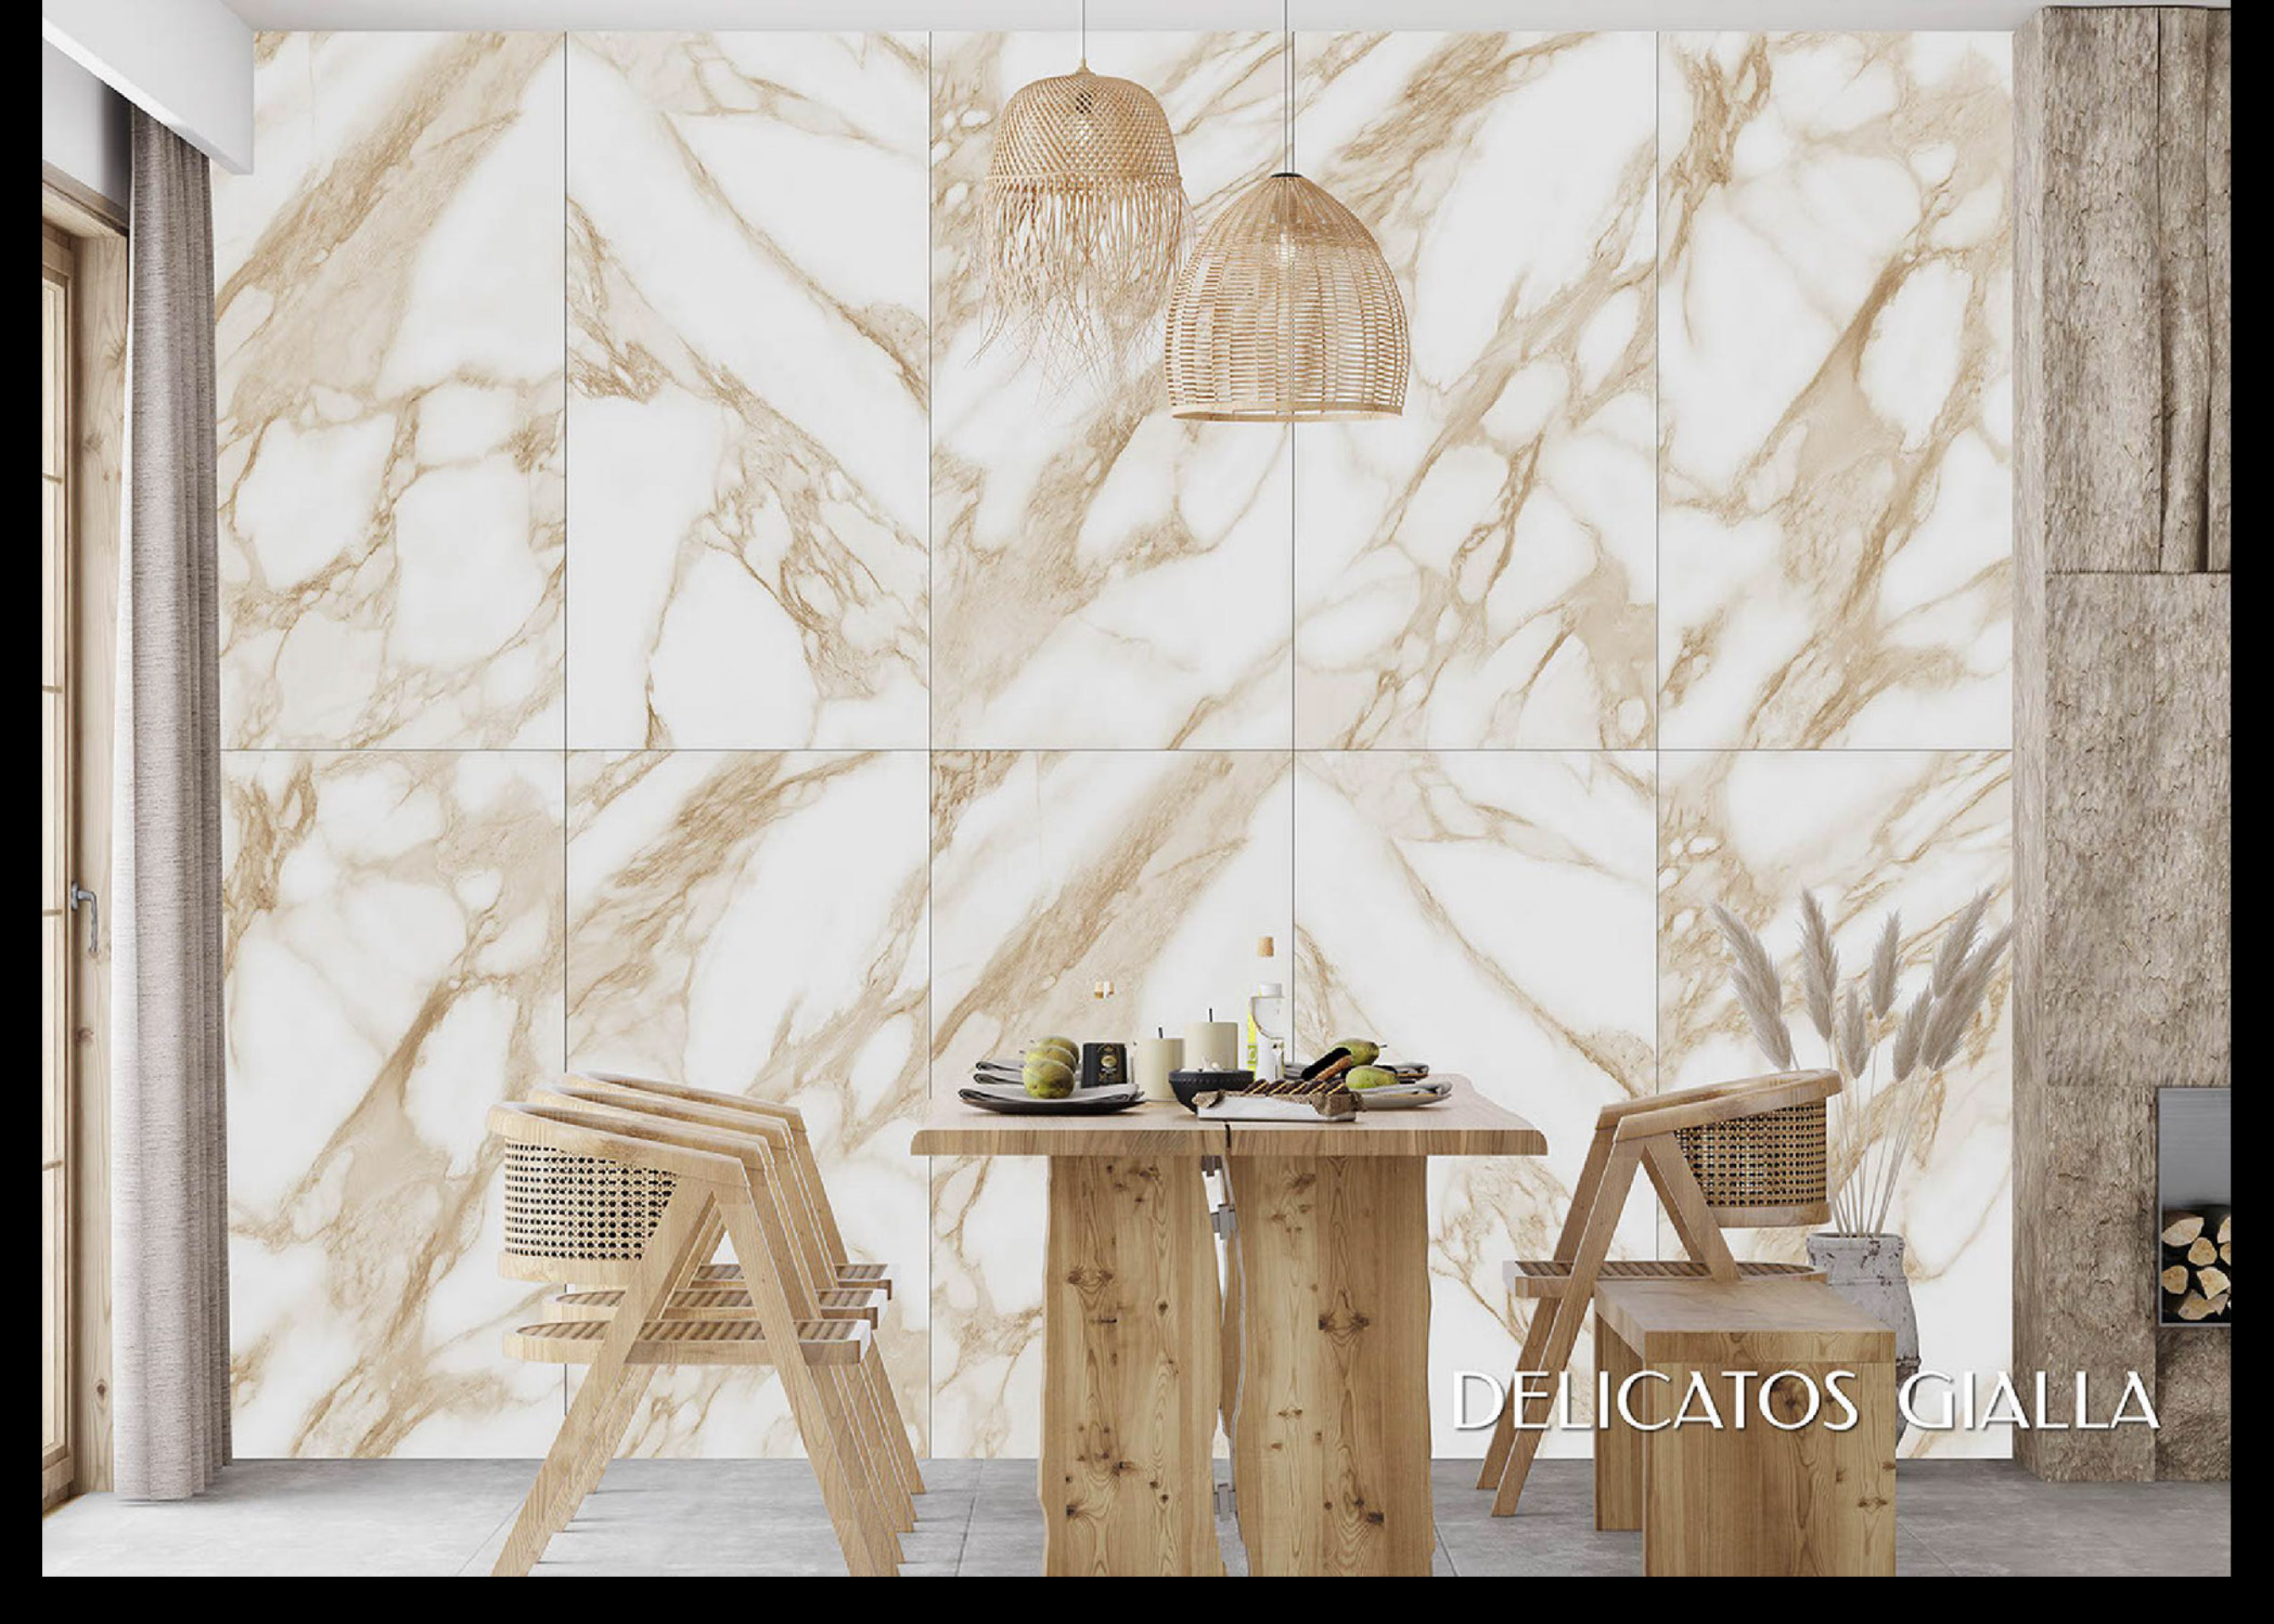

DELICATOS GIALLA