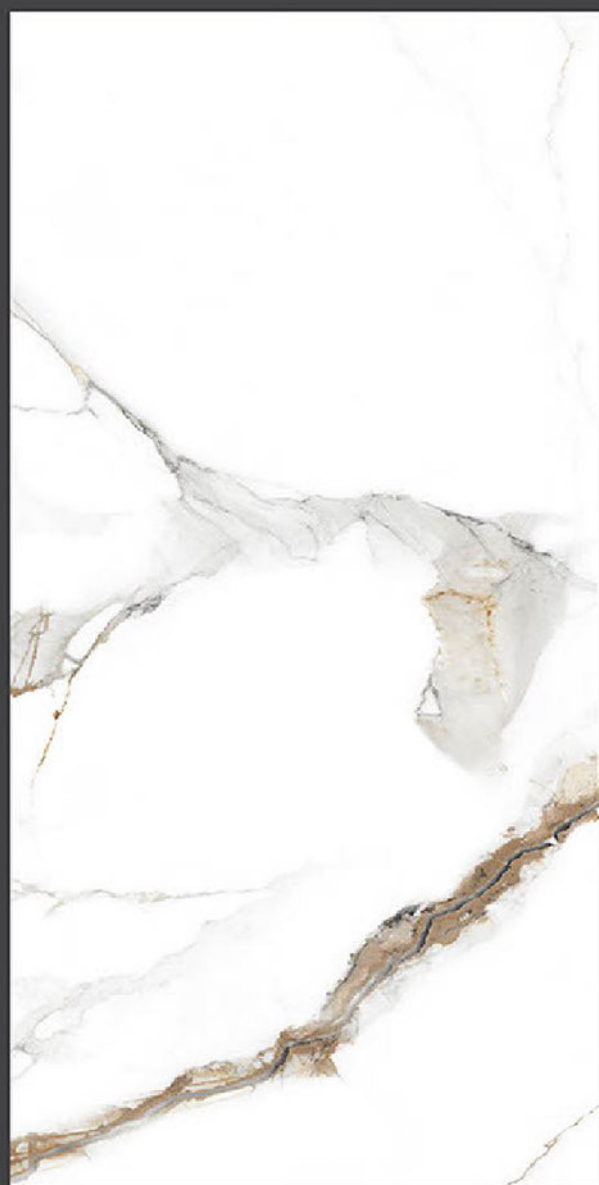

COLONIAL BIANCO

**COLONIAL
BIANCO**

Size
600x
1200mm

Finish
Glossy

Randoms
20

COLONIAL BIANCO

DELICATOS

GIALLA