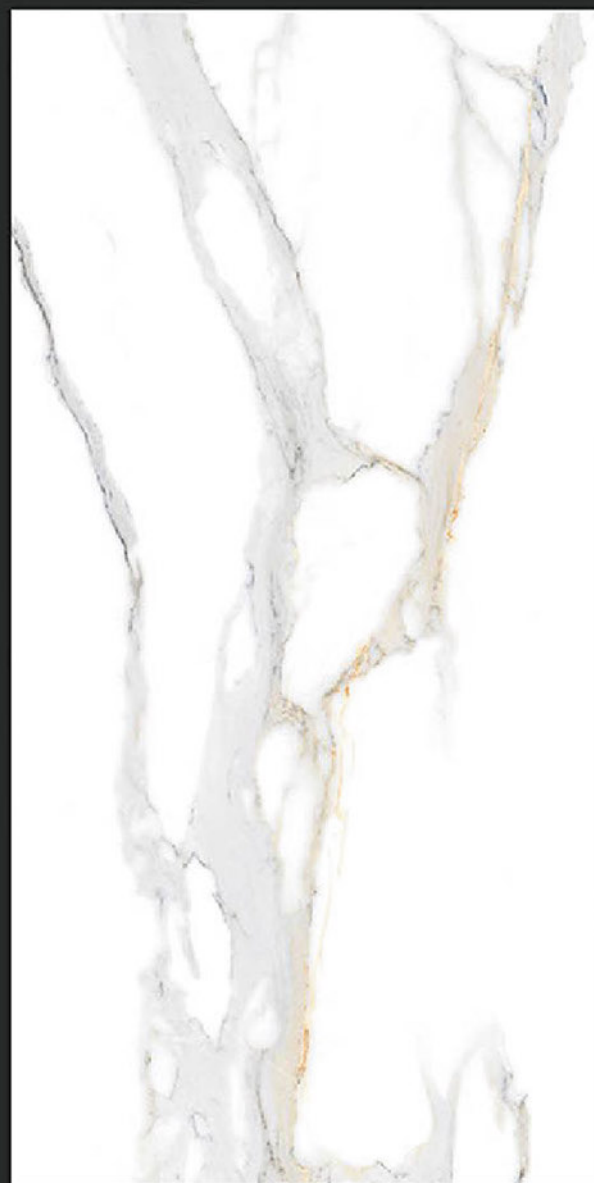

**MILOS
SATVARIO**

Size
600x
1200mm

Finish
Glossy

Randoms
5