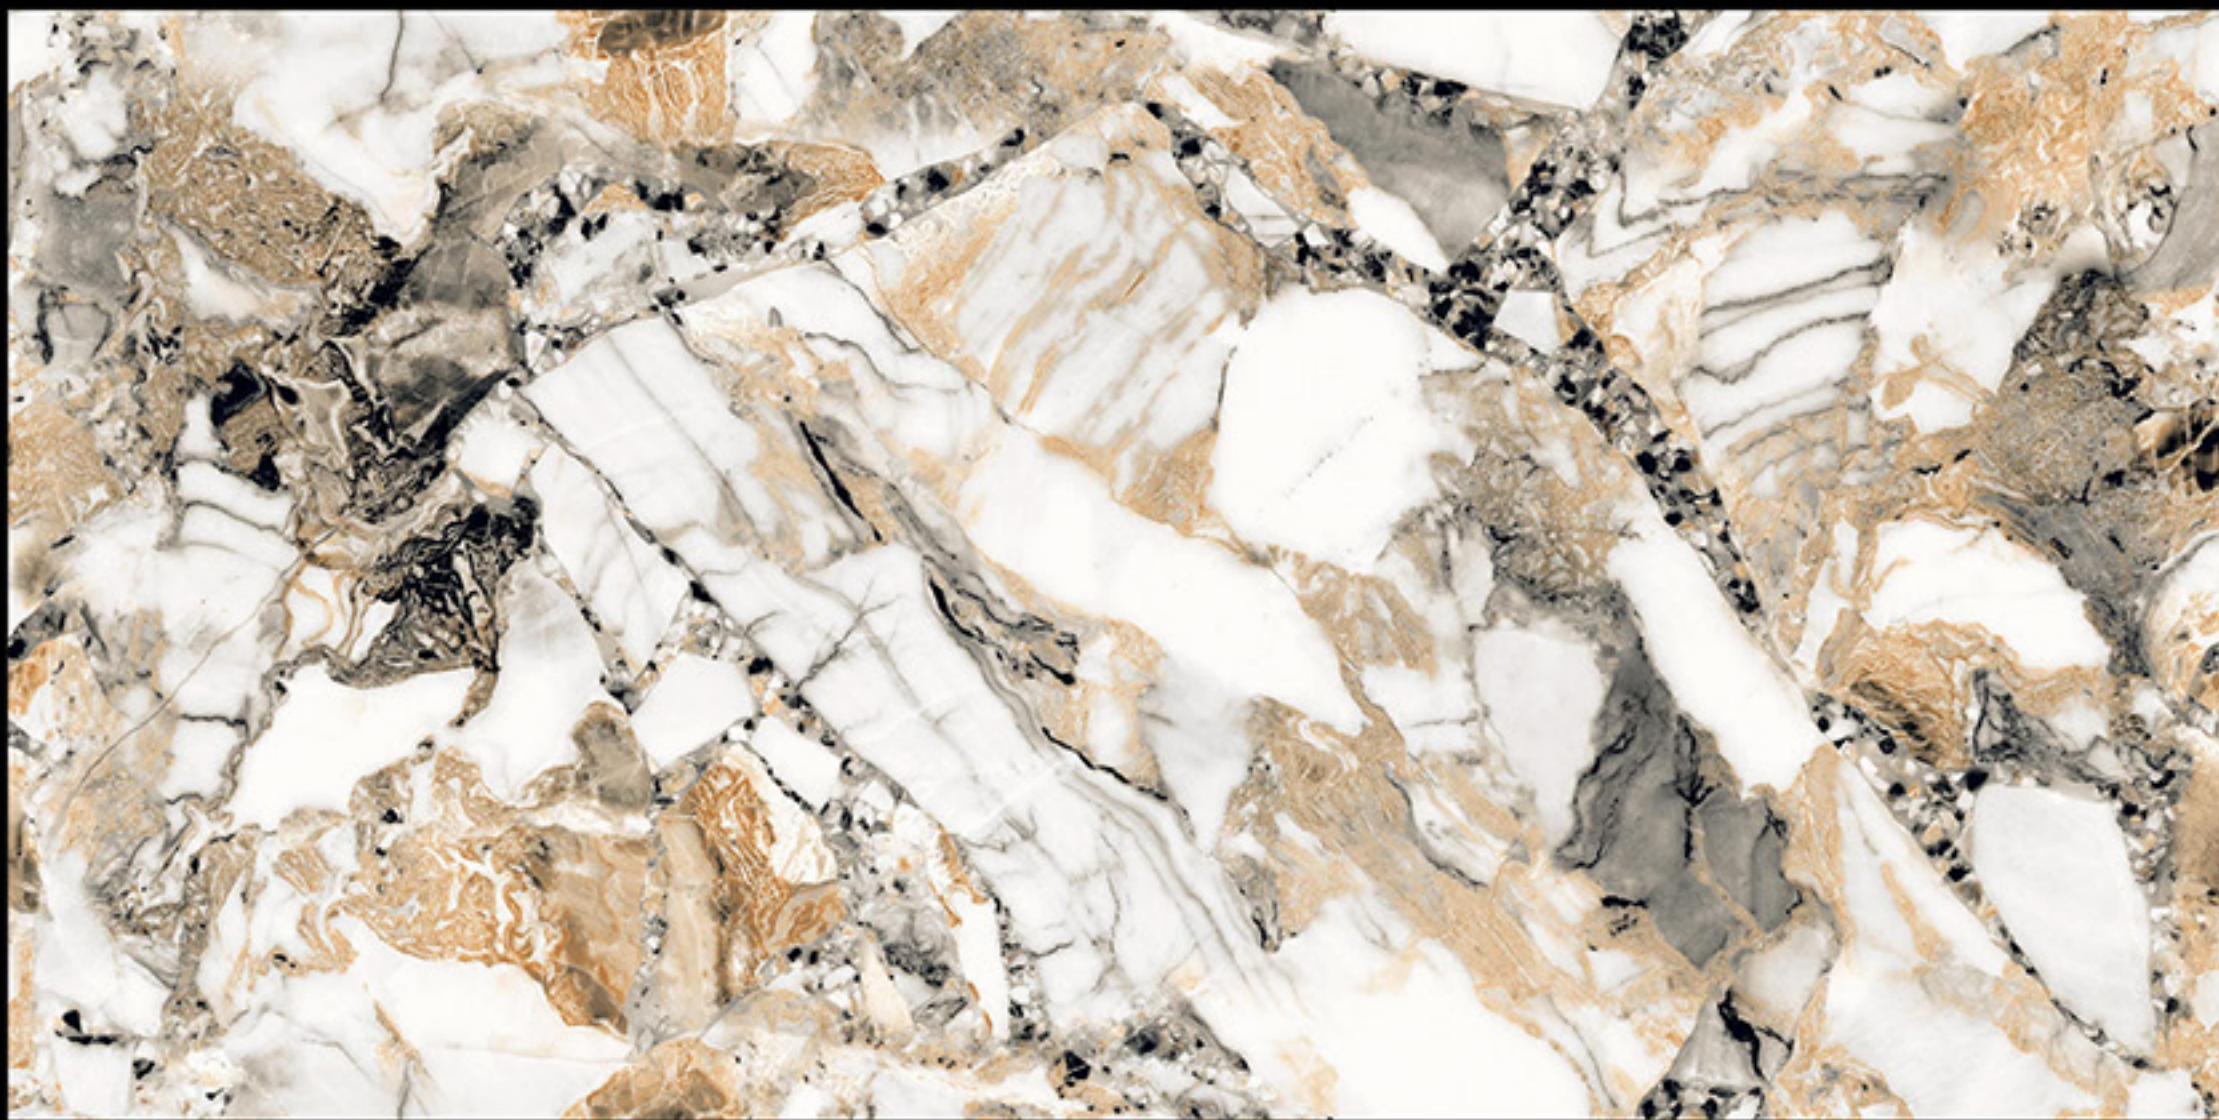

600x1200mm
Finish: Glossy(INFINITY)

1146

RANDOM_4