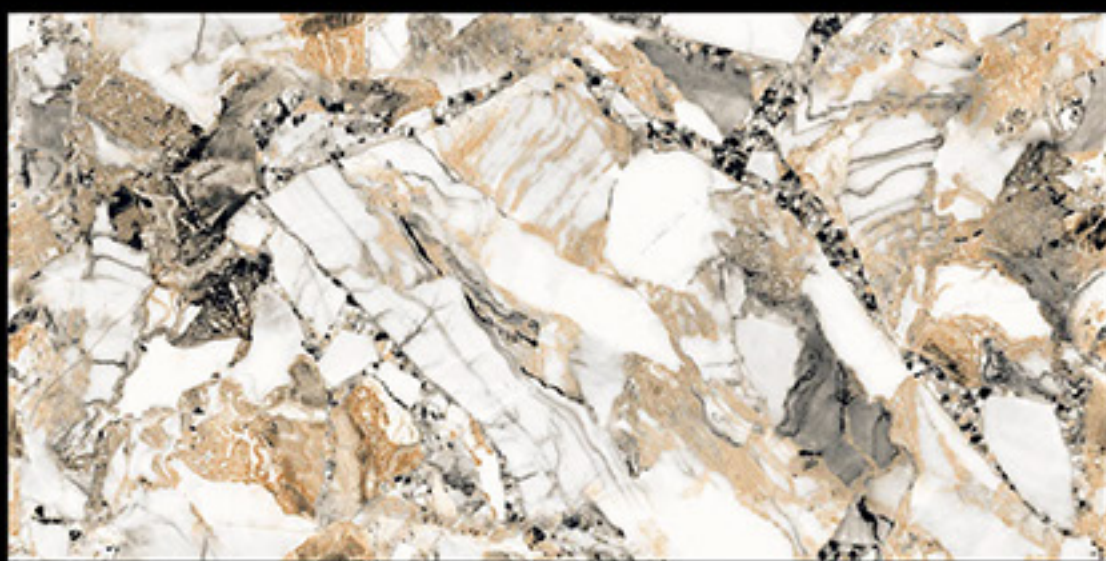

600x1200mm
Finish: Glossy(INFINITY)

1146

RANDOM_4