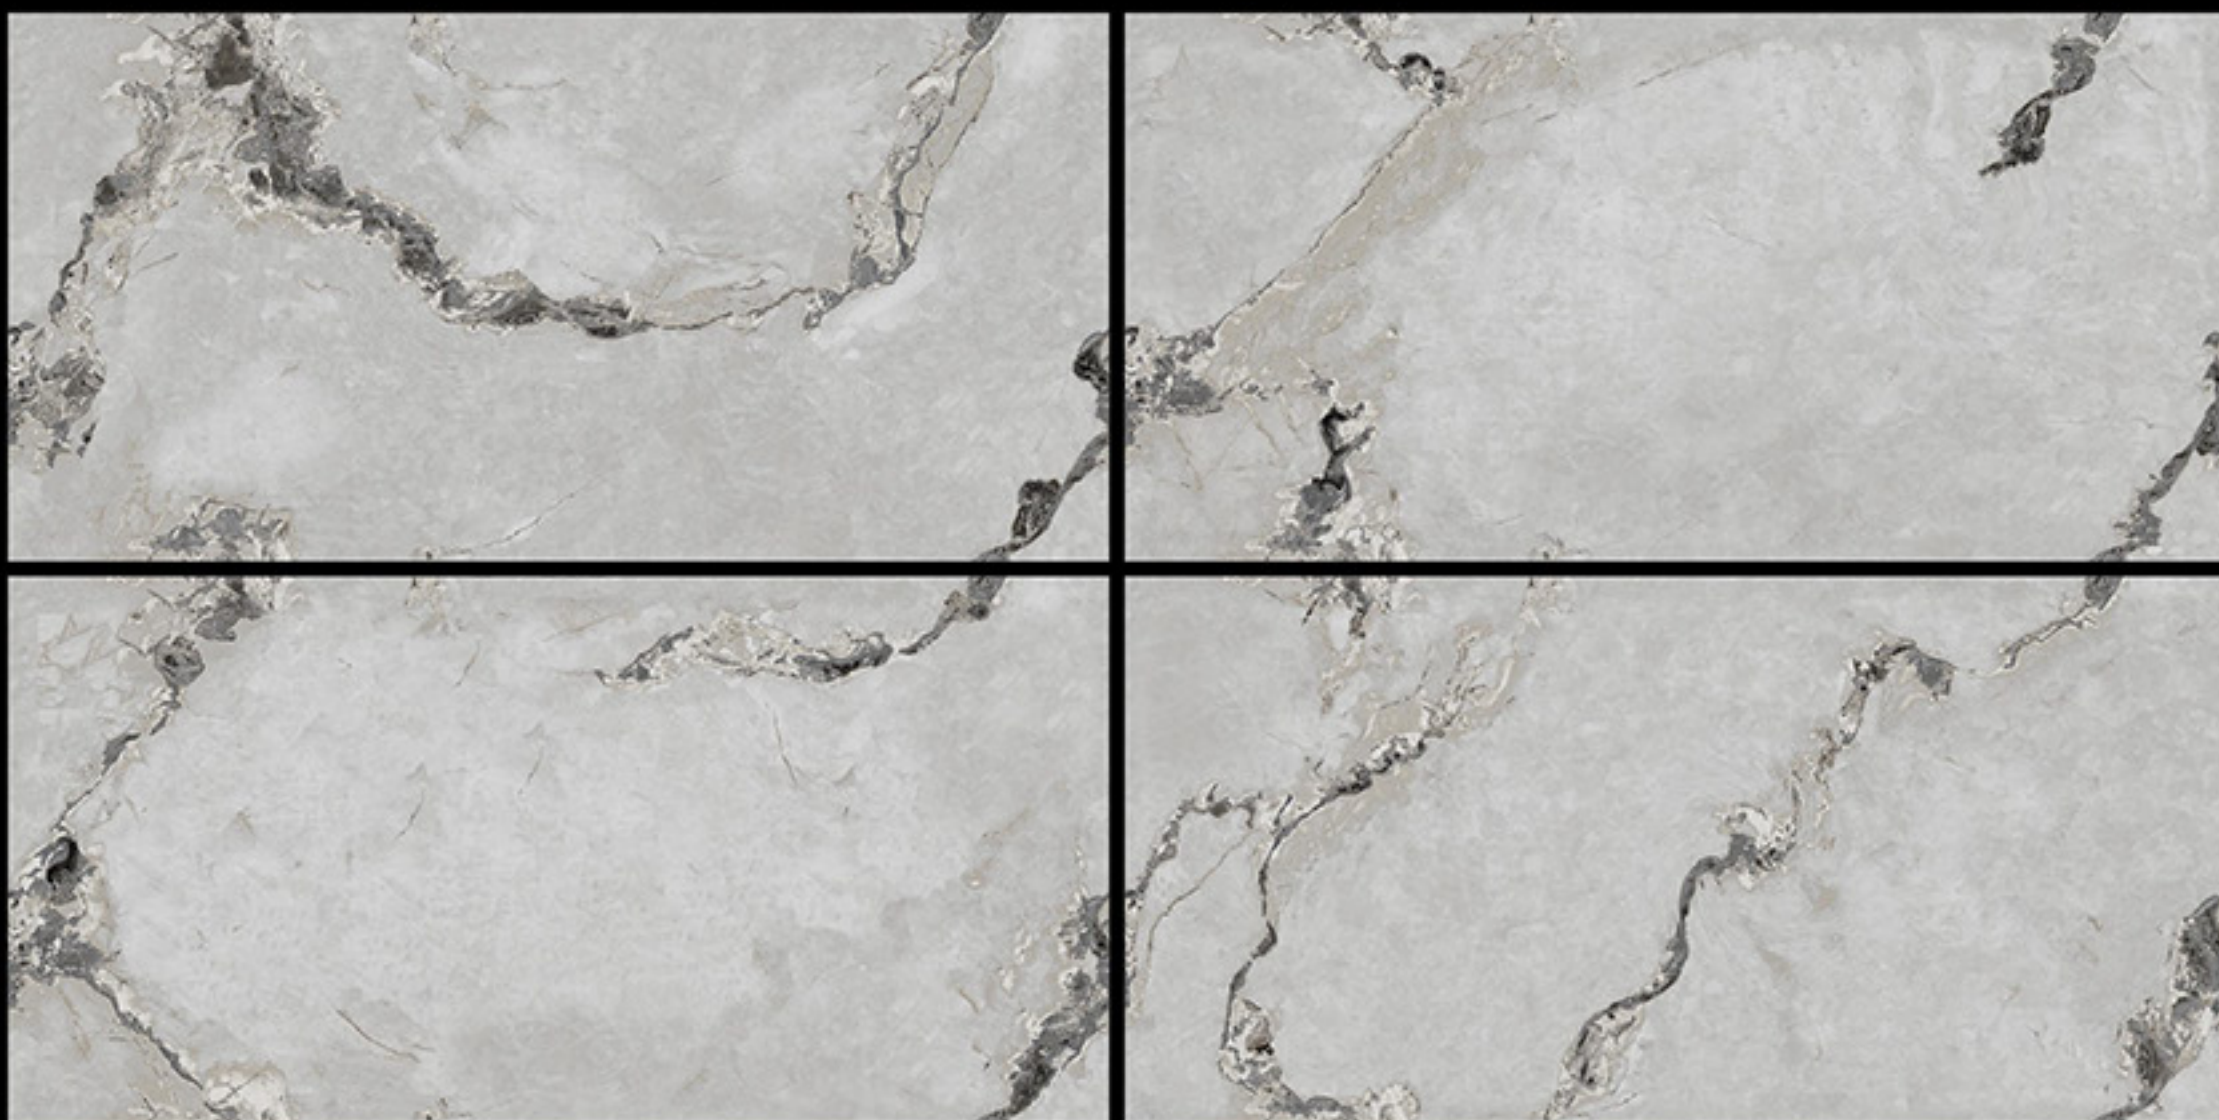

600x1200mm
Finish: Glossy(INFINITY)

1150

RANDOM_4