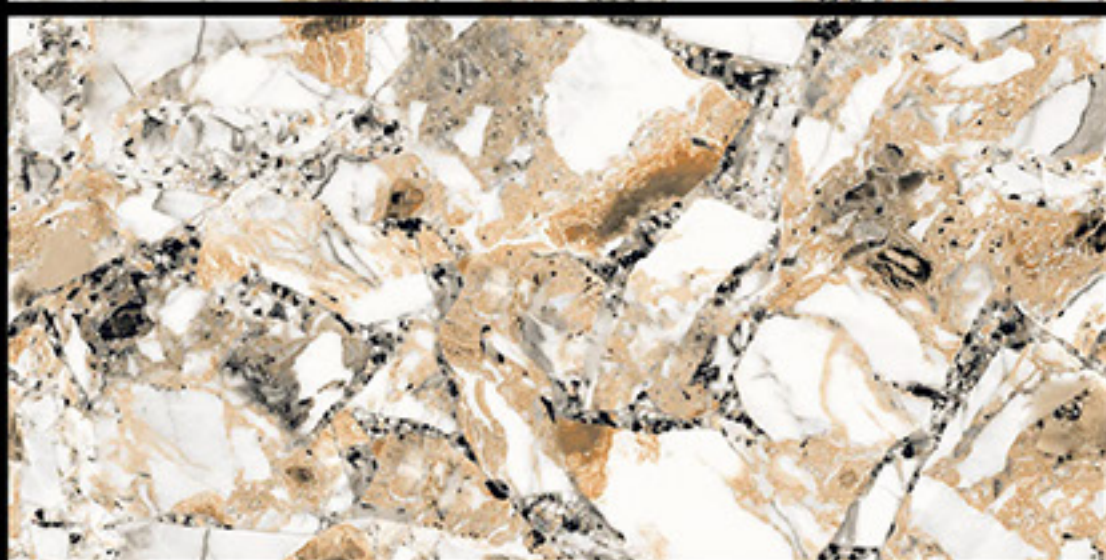

600x1200mm
Finish: Glossy(INFINITY)

1146

RANDOM_4