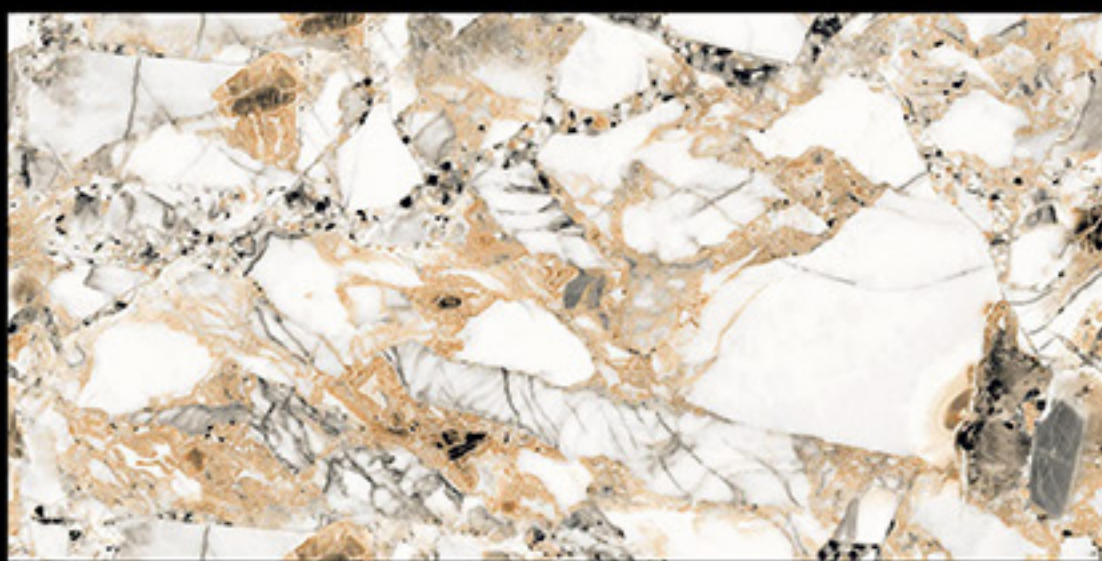

600x1200mm
Finish: Glossy(INFINITY)

1146

RANDOM_4