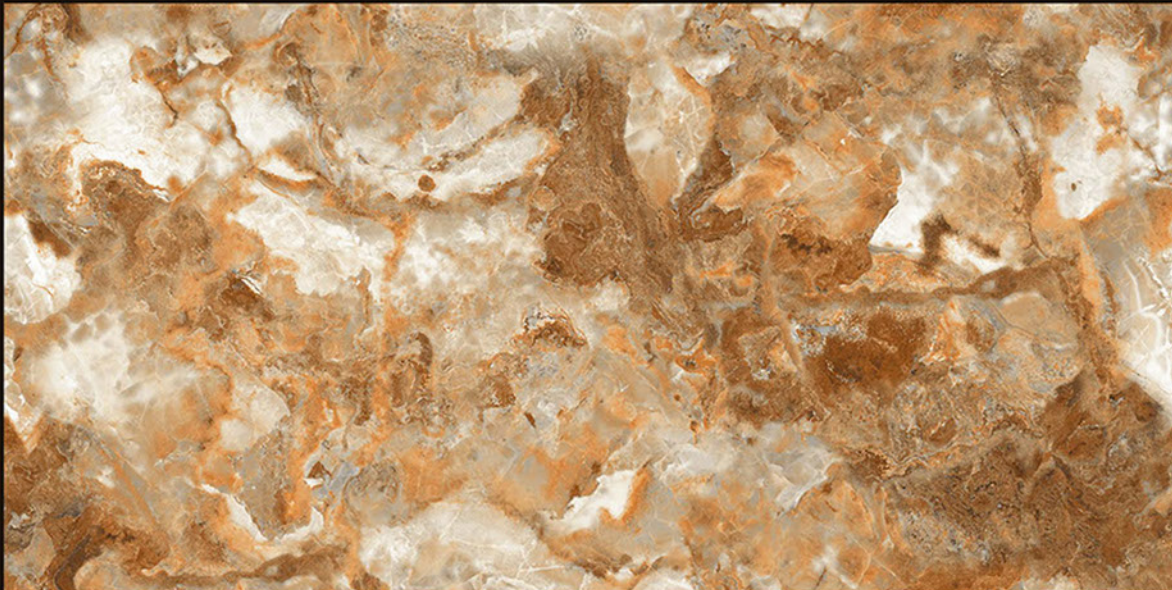

ASTRUS

Size
600x
1200mm

Finish
Glossy
(Infinity)

FACE
4