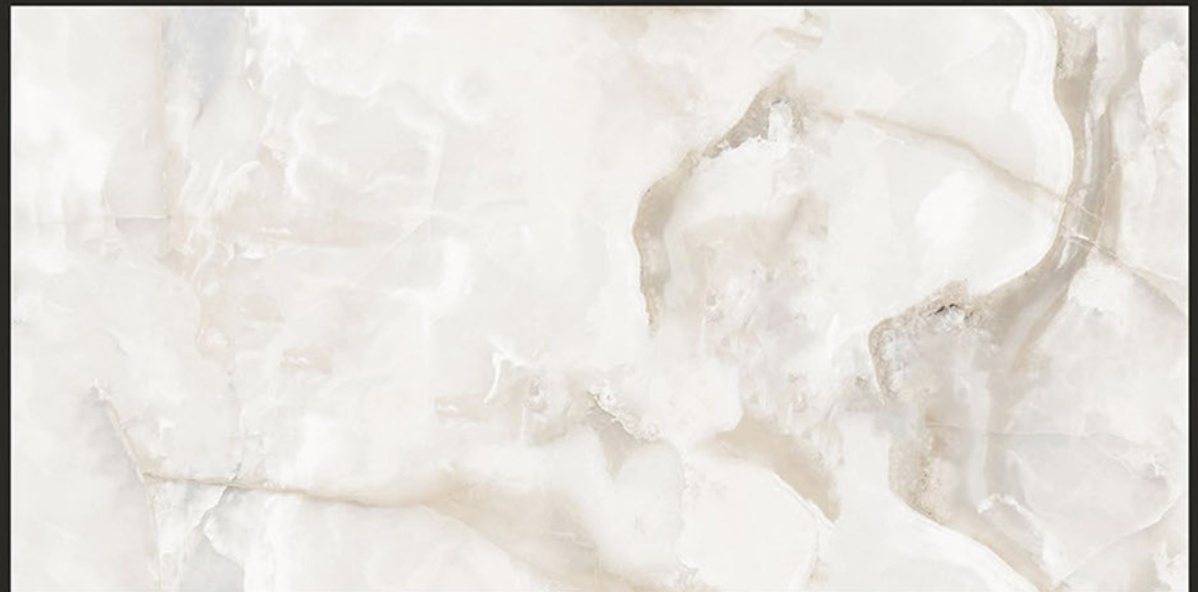

**CRYSTO
ONYX**

Size
600x
1200mm

Finish
Glossy
(Infinity)

FACE
4