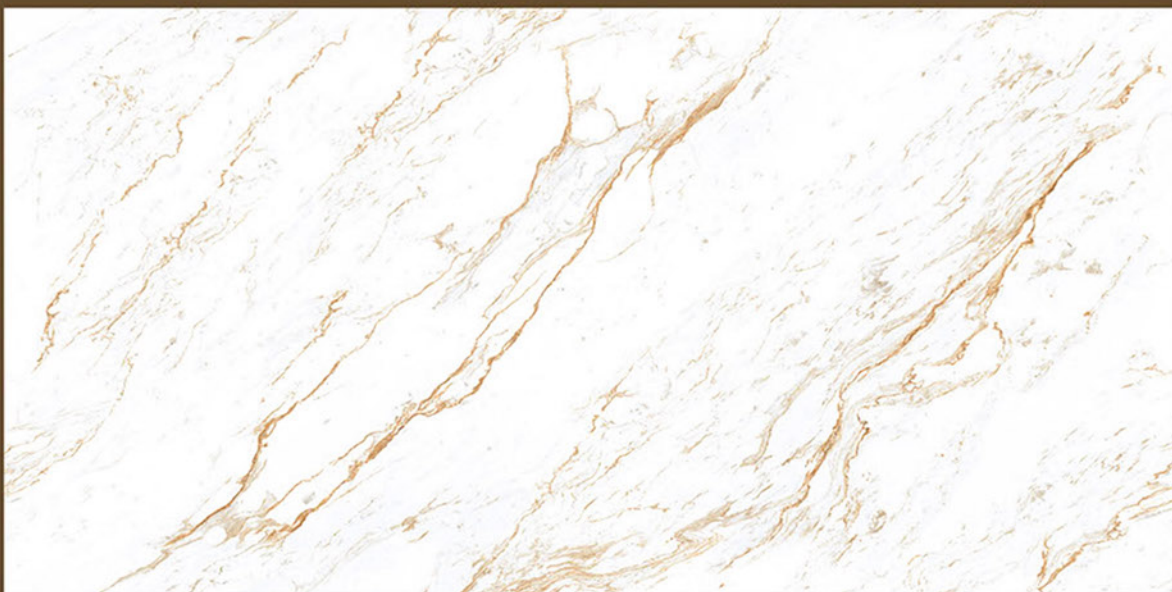

CALCATTIA GOLD

COLONIAL

COLONIAL

Size
600x
1200mm

Finish
Glossy
(Infinity)

FACE
4

COLONIAL

CRYSTO ONYX