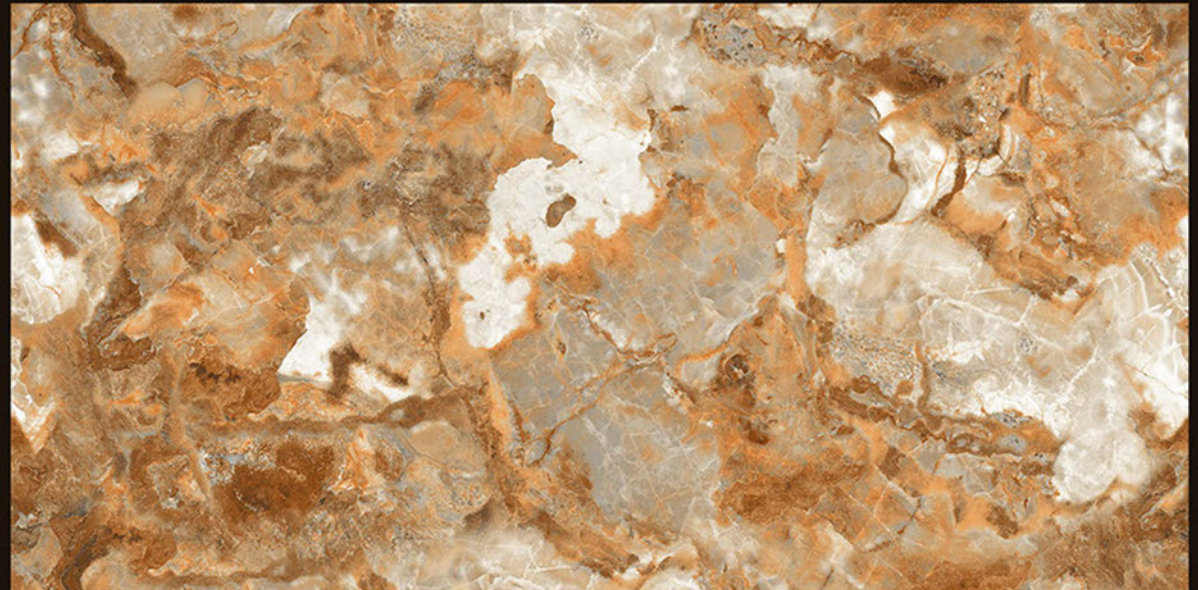

ASTRUS

Size
600x
1200mm

Finish
Glossy
(Infinity)

FACE
4