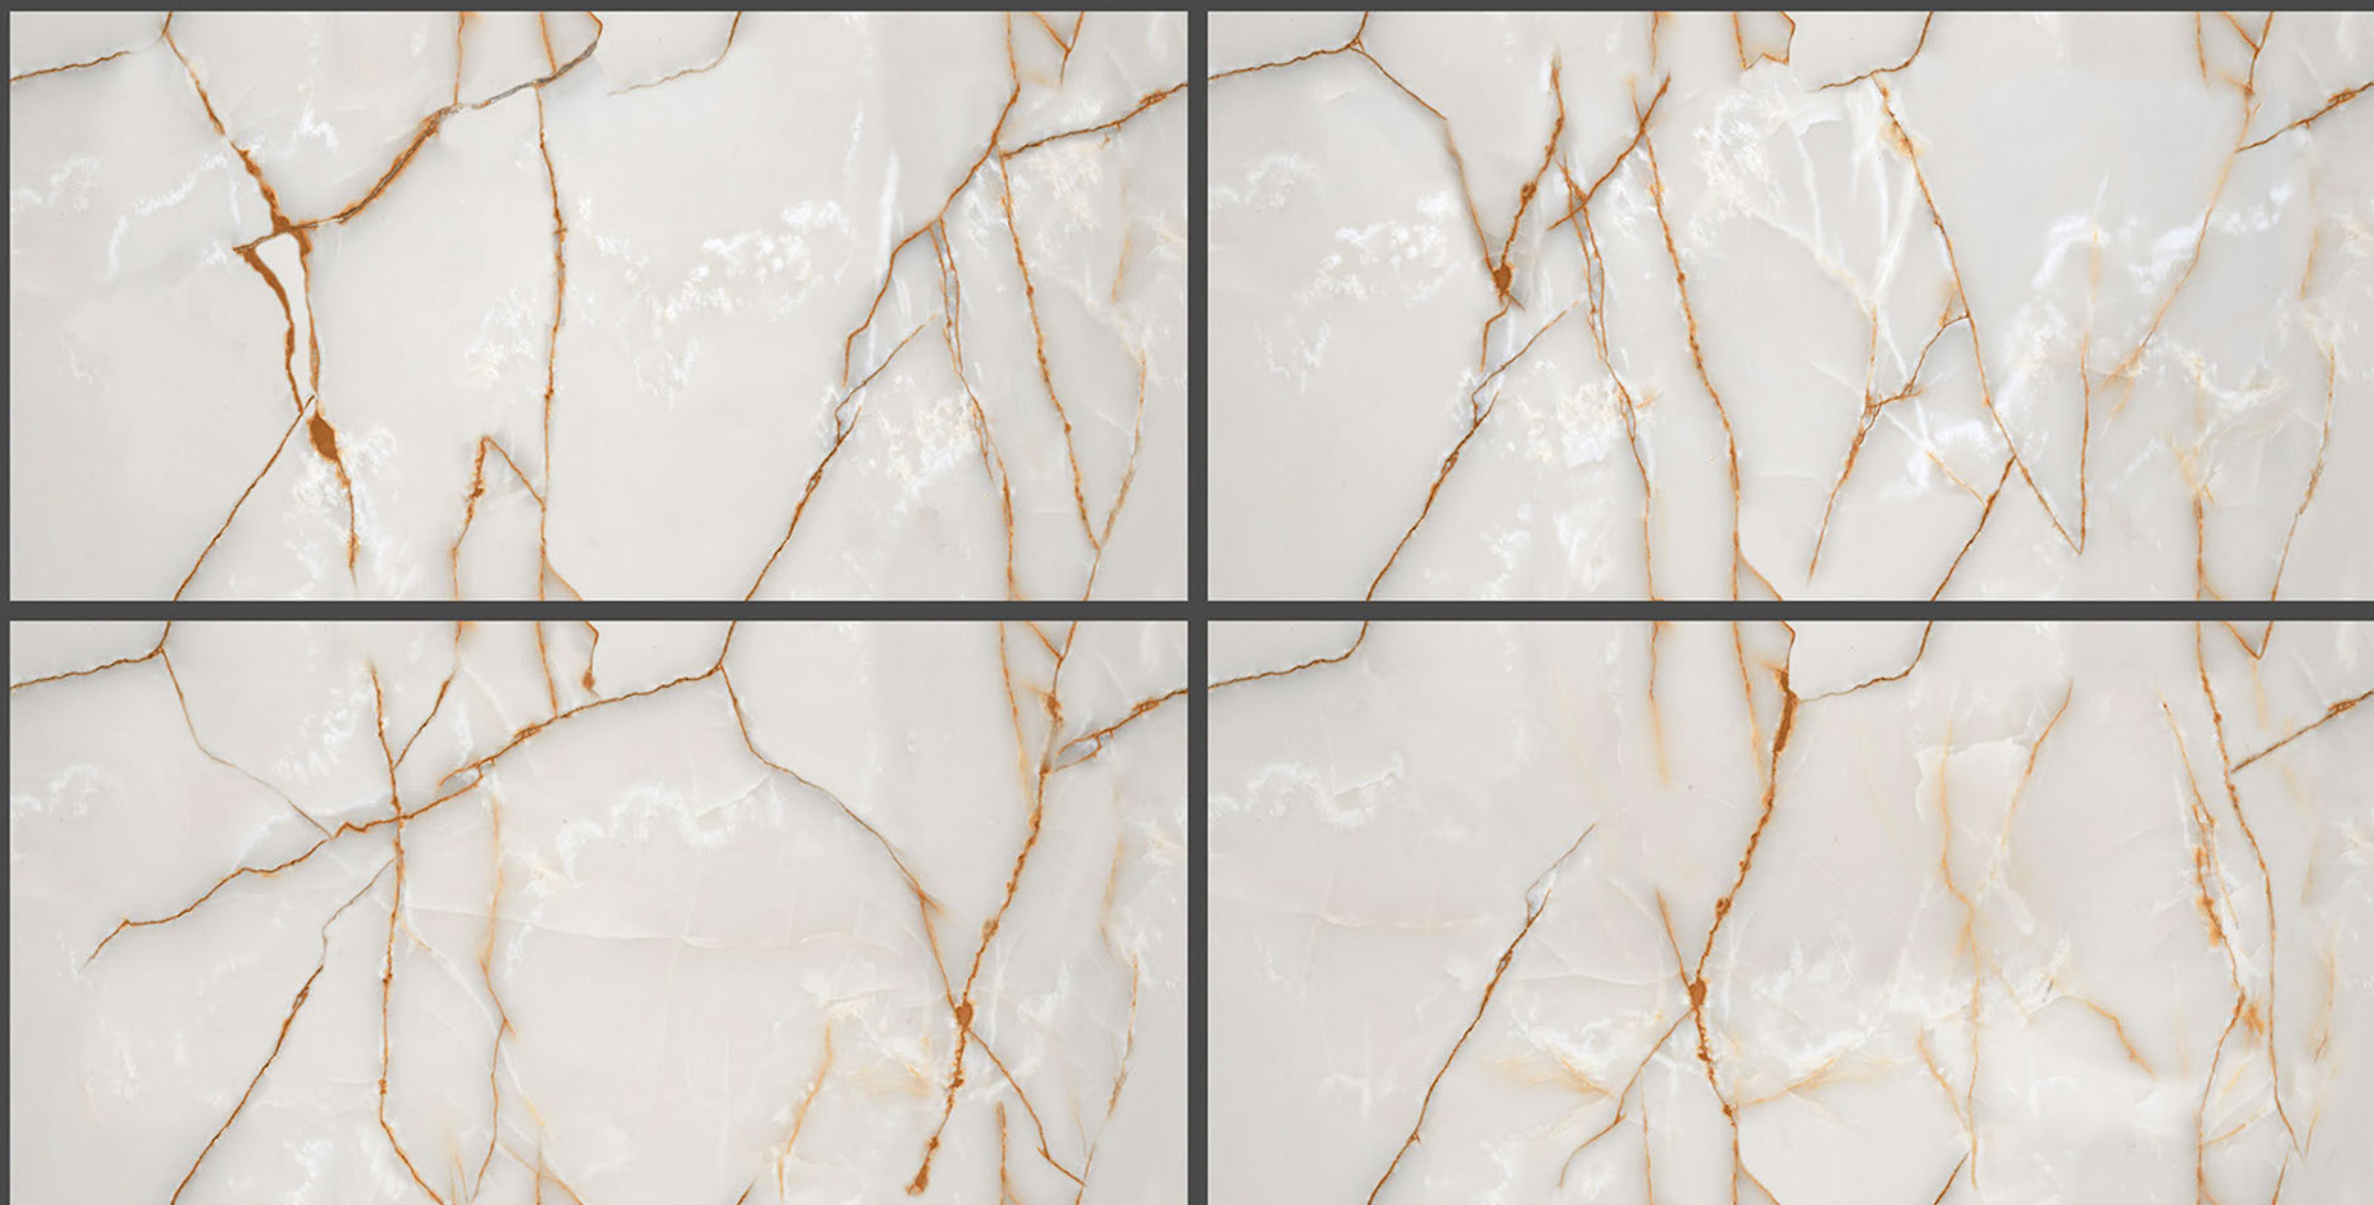

LASA GREY

Size
600x
1200mm

Finish
Glossy
(Infinity)

FACE
4