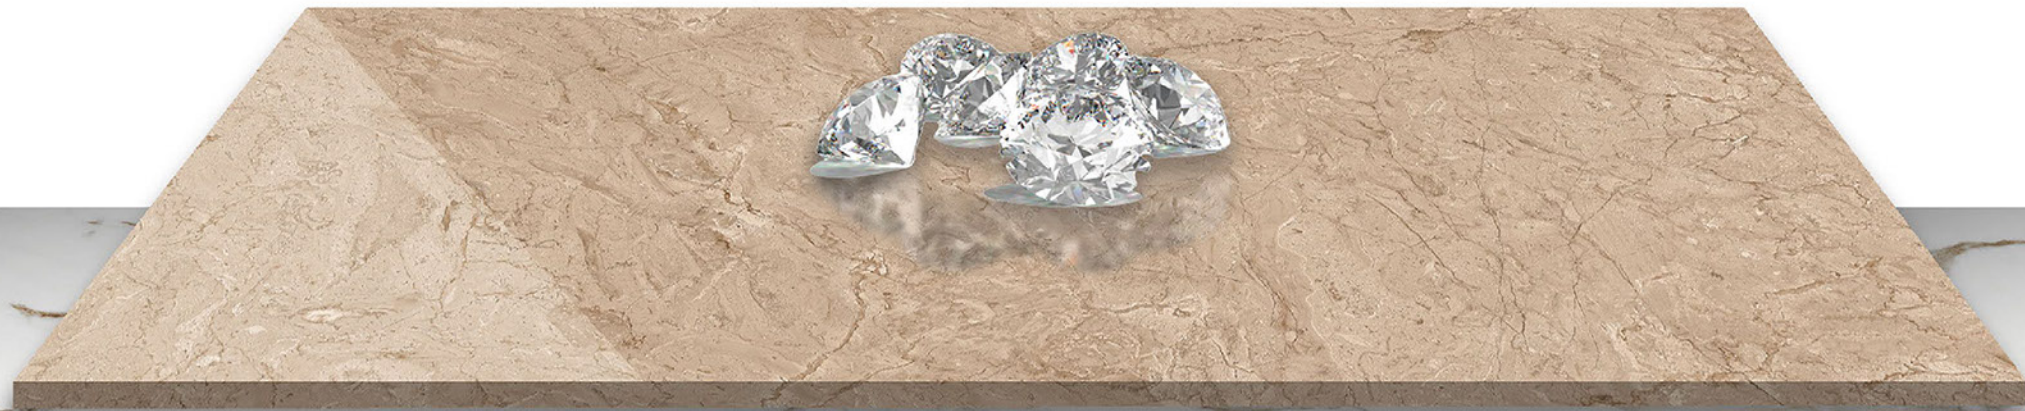

FONIC

600x1200mm | PGVT
Continue Marble Series

glossy
Series

enlightened with
pseudo diamonds

A High reflective surface displaying
the shimmer and rich penchant for decor.

FEATURES

RESISTANCE TO BENDING

NON-ABSORBENT