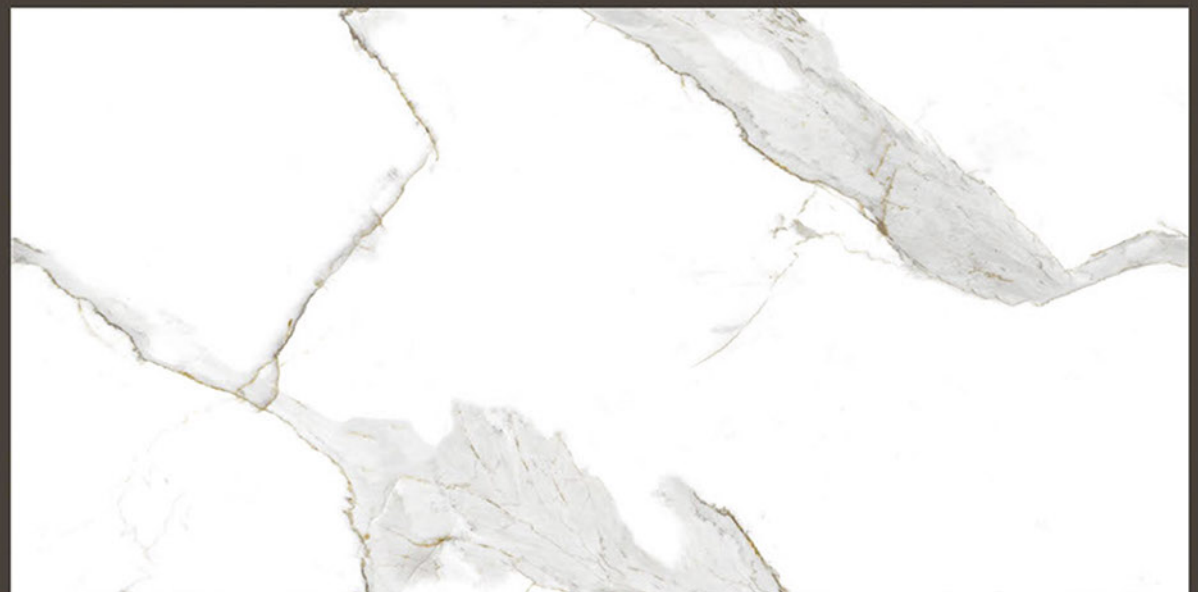

LUMIX

Size
600x
1200mm

Finish
Glossy
(Infinity)

FACE
3