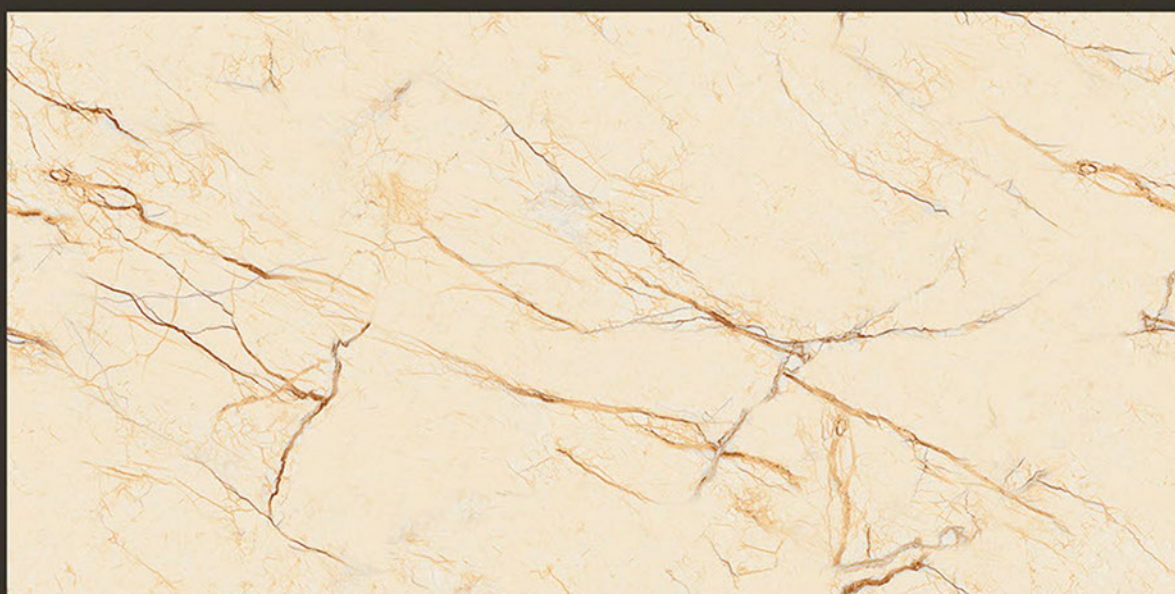

FORESTA

Size
600x
1200mm

Finish
Glossy
(Infinity)

FACE
4