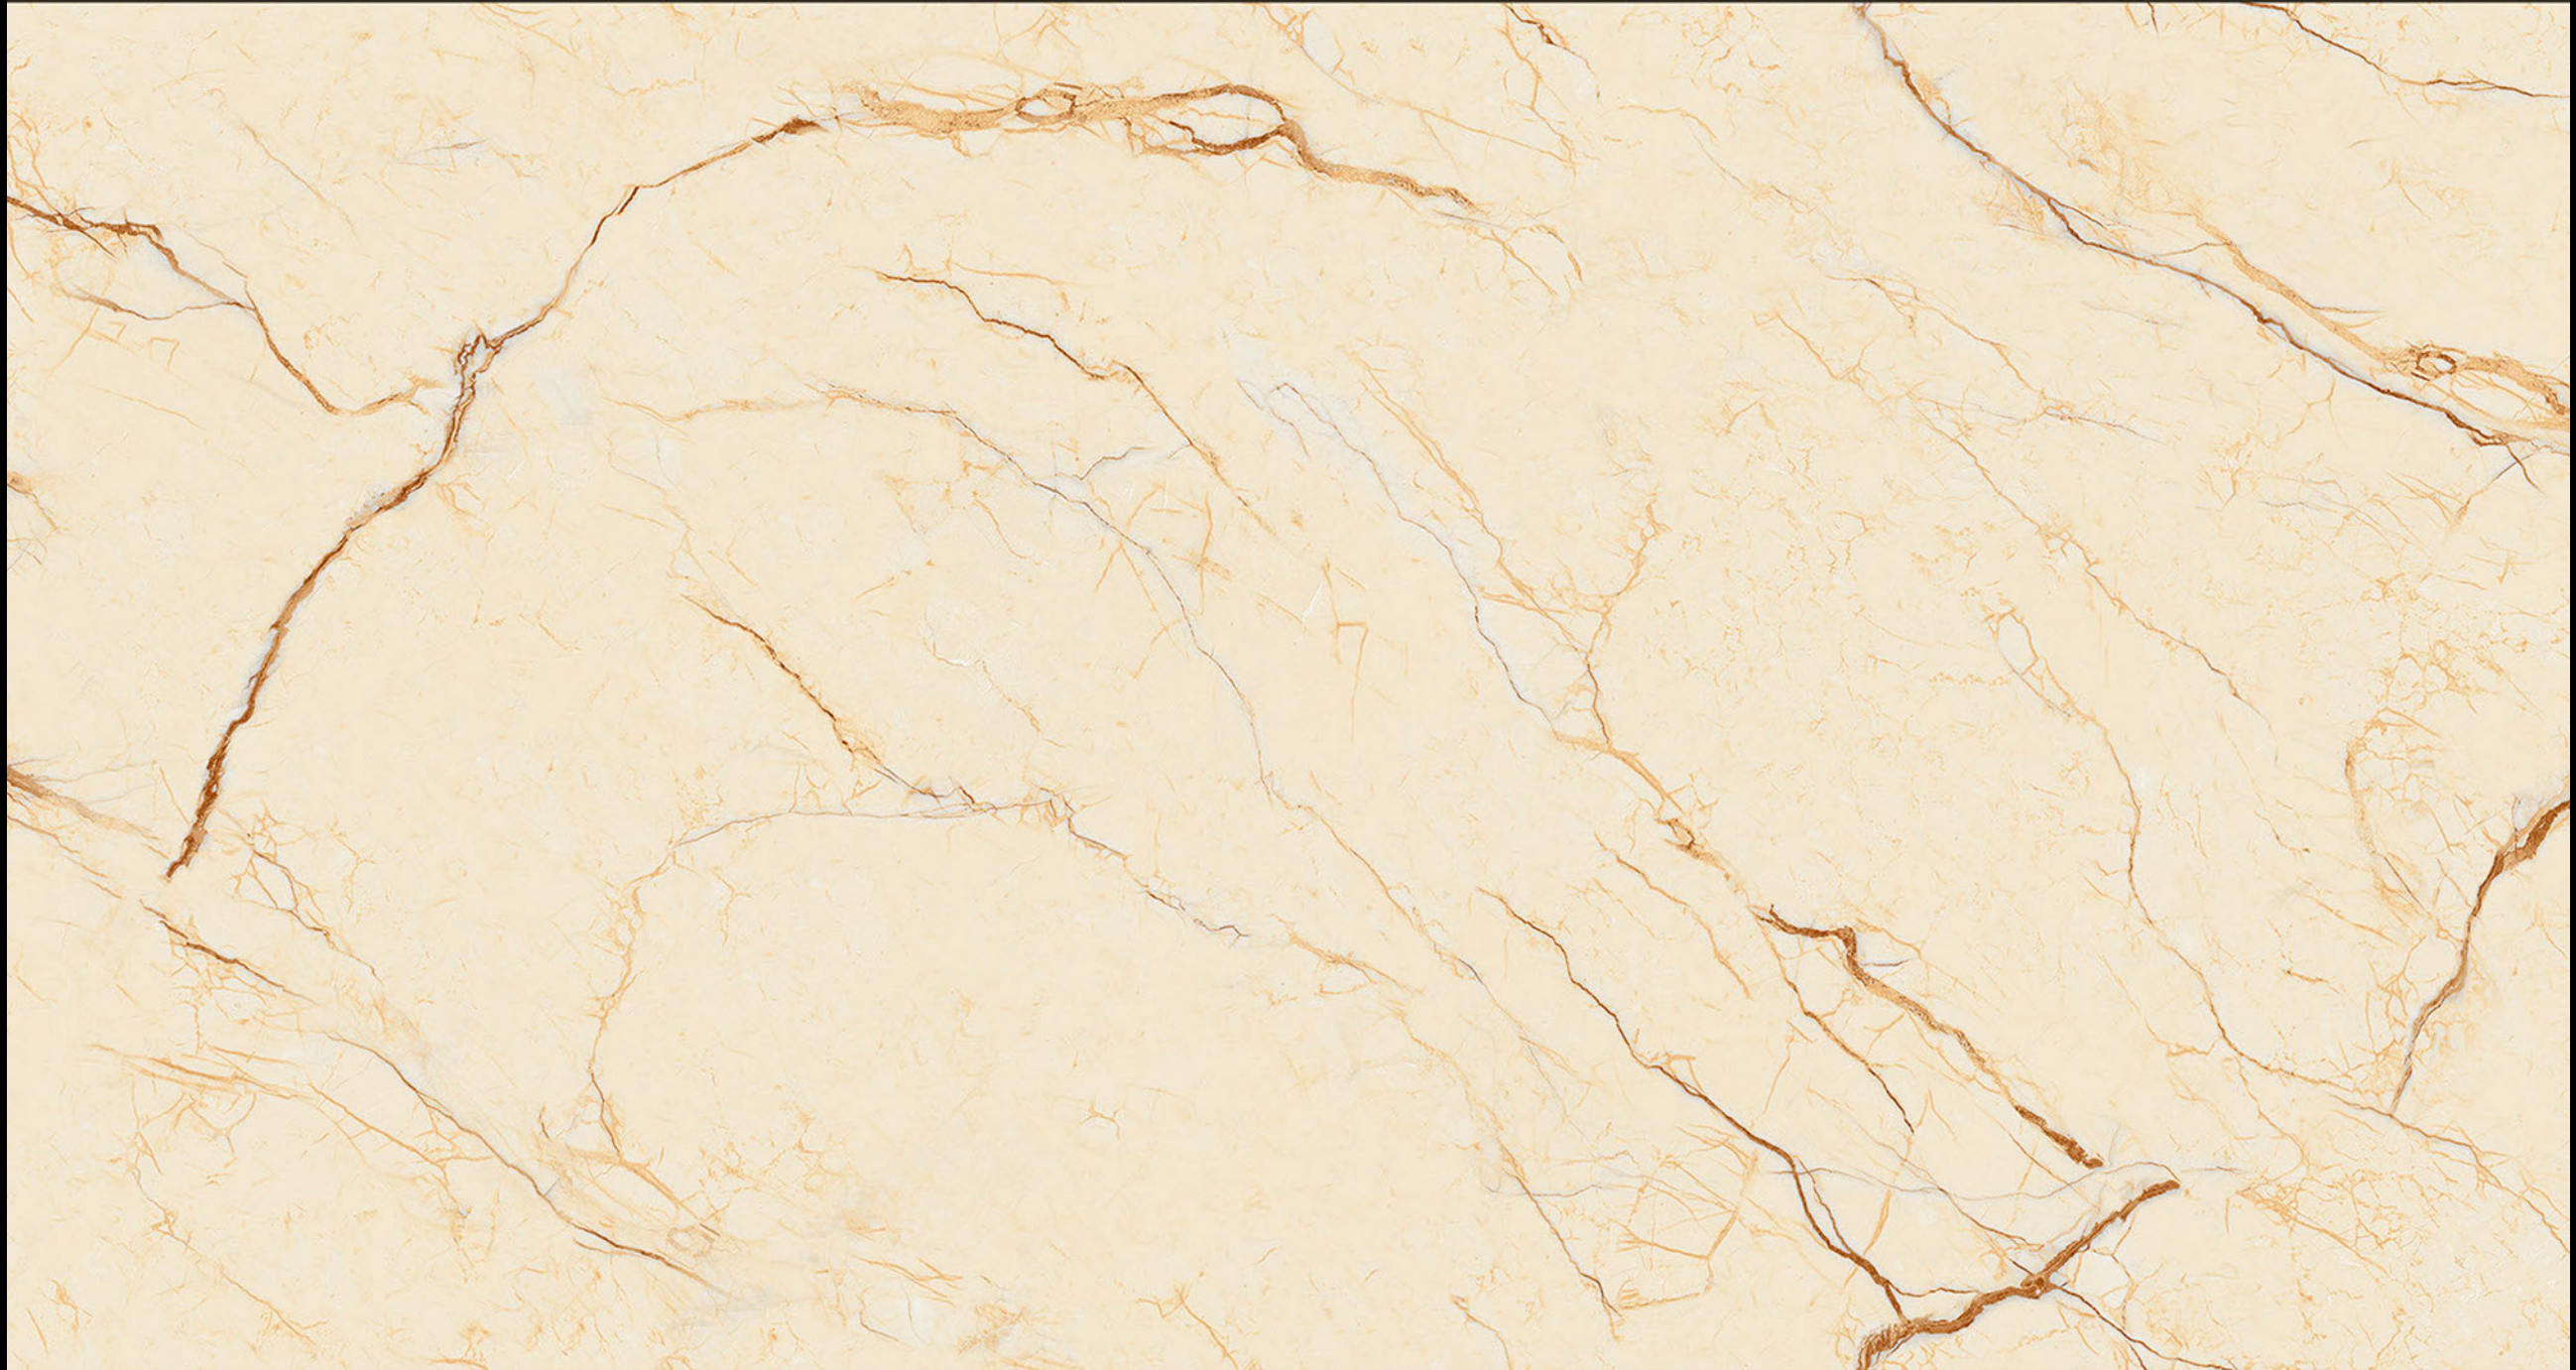

FLICTO

Size
600x
1200mm

Finish
Glossy
(Infinity)

FACE
4

FLICTO

FORESTA

FORESTA

Size
600x
1200mm