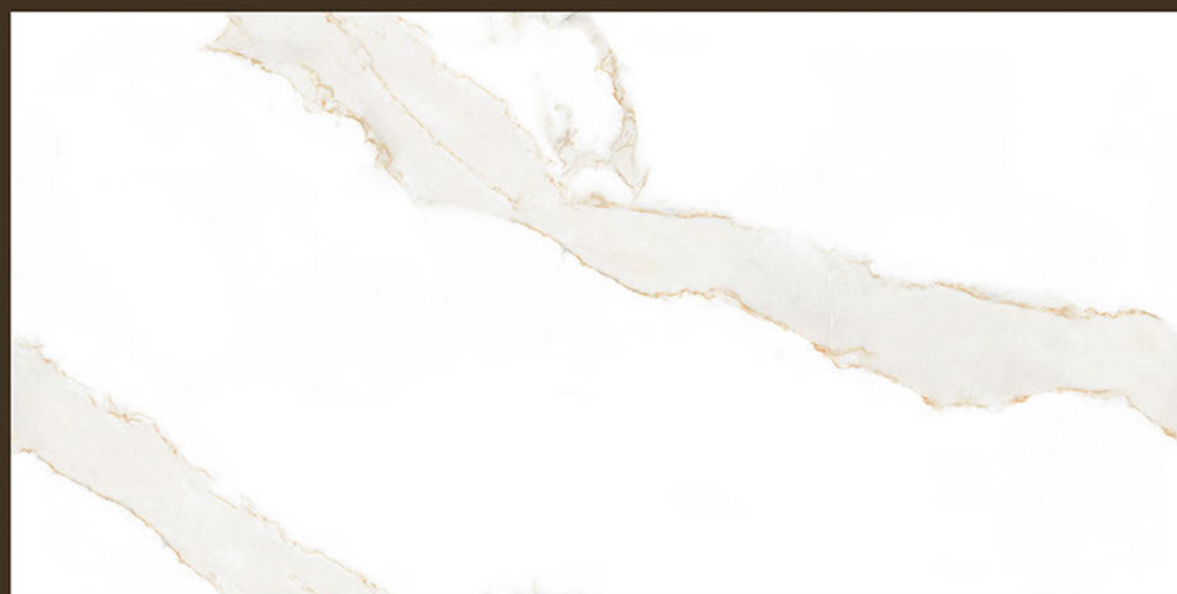

TRANO

Size
600x
1200mm

Finish
Glossy
(Infinity)

FACE
4