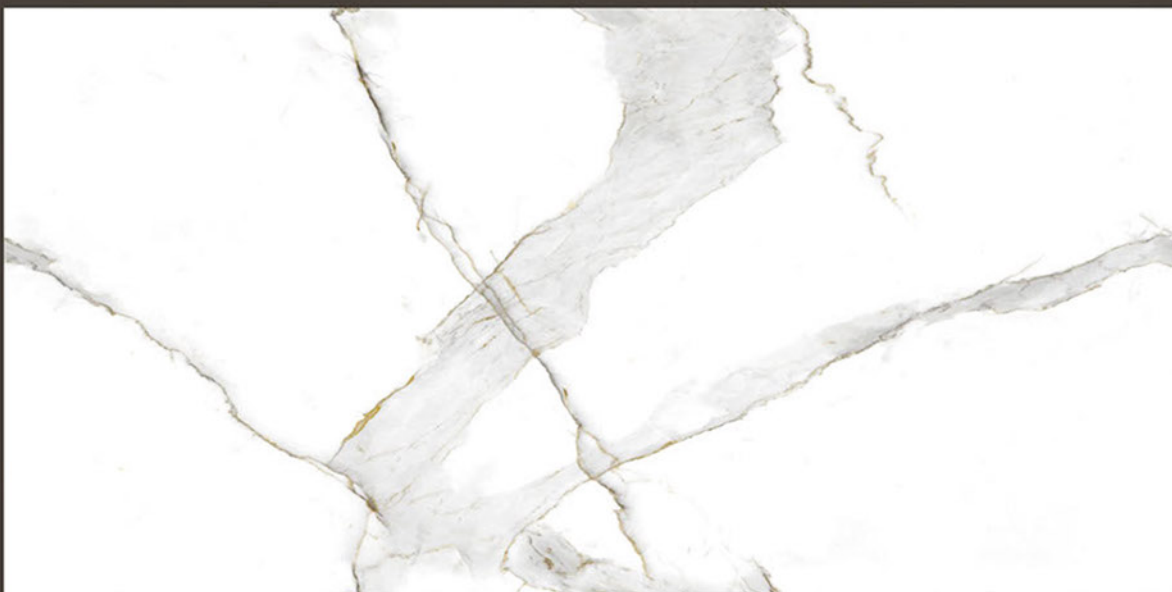

LUMIX

Size
600x
1200mm

Finish
Glossy
(Infinity)

FACE
3