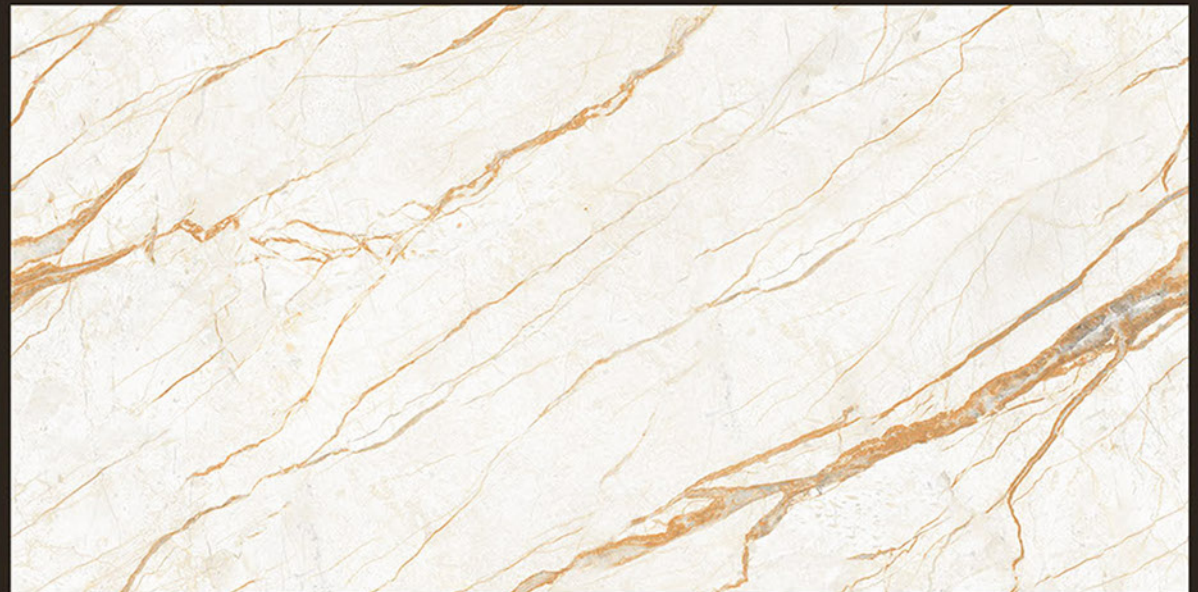

RETIS

Size
600x
1200mm

Finish
Glossy
(Infinity)

FACE
4