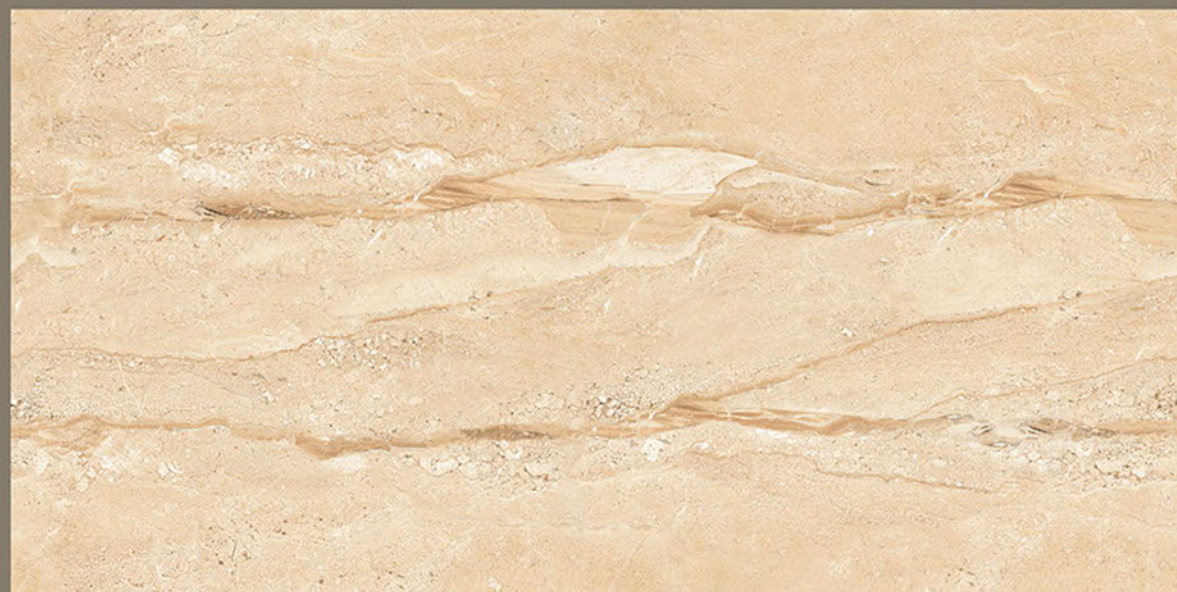

Finish
Glossy
(Infinity)

FACE
4

DIAMOND GREY

DYNA
BEIGE

DYNA BEIGE

Size
600x
1200mm

Finish
Glossy
(Infinity)

FACE
3