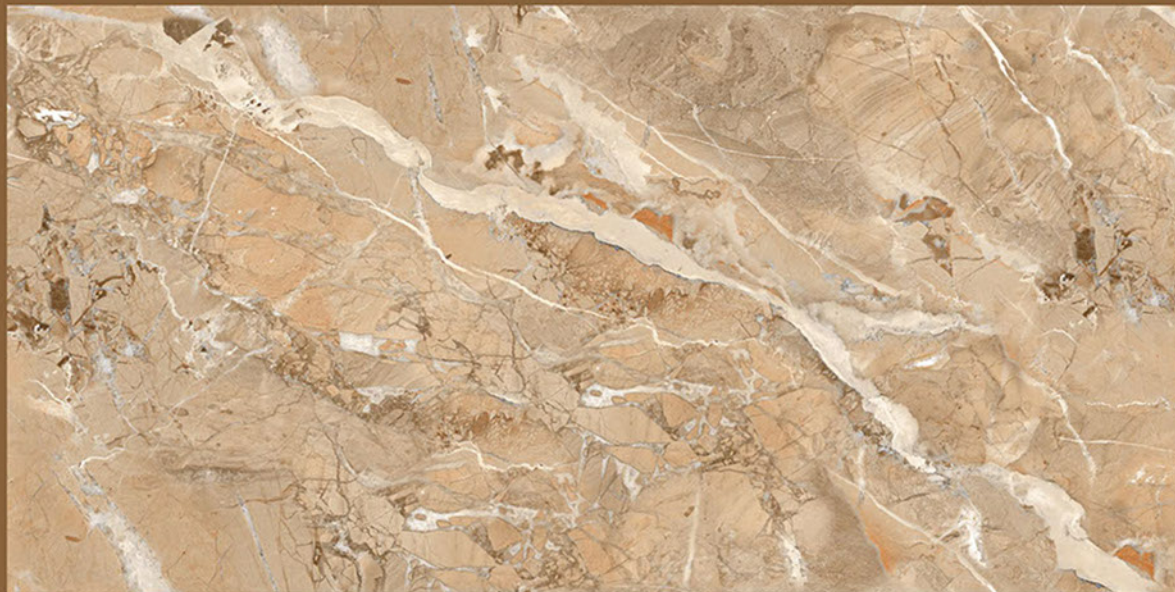

PICCASO

Size
600x
1200mm

Finish
Glossy
(Infinity)

FACE
4