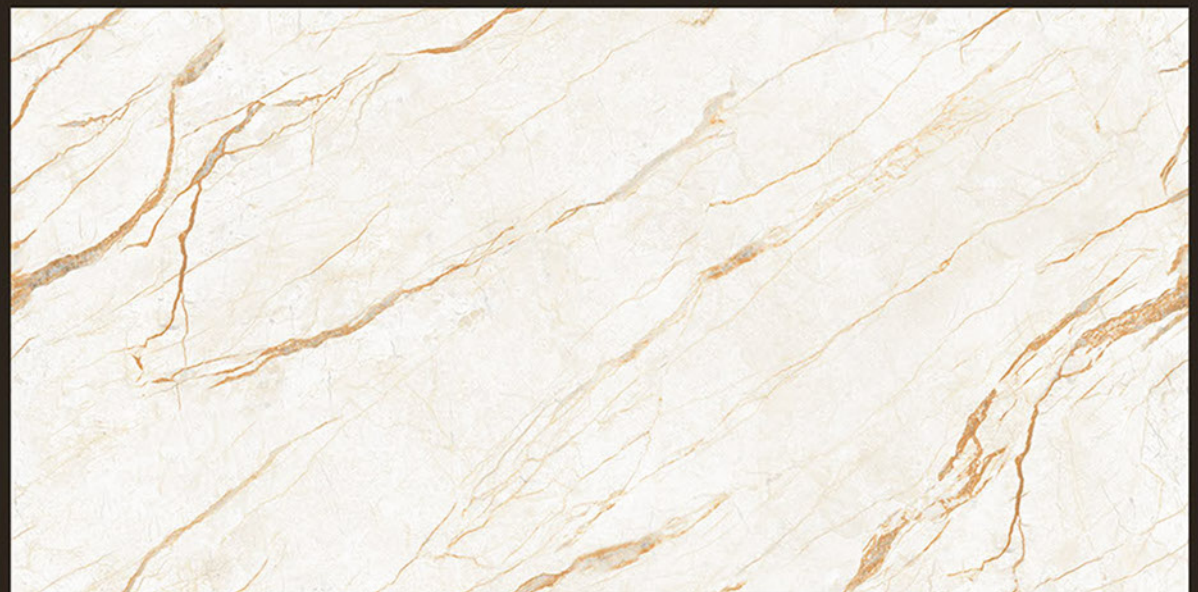

RETIS

Size
600x
1200mm

Finish
Glossy
(Infinity)

FACE
4