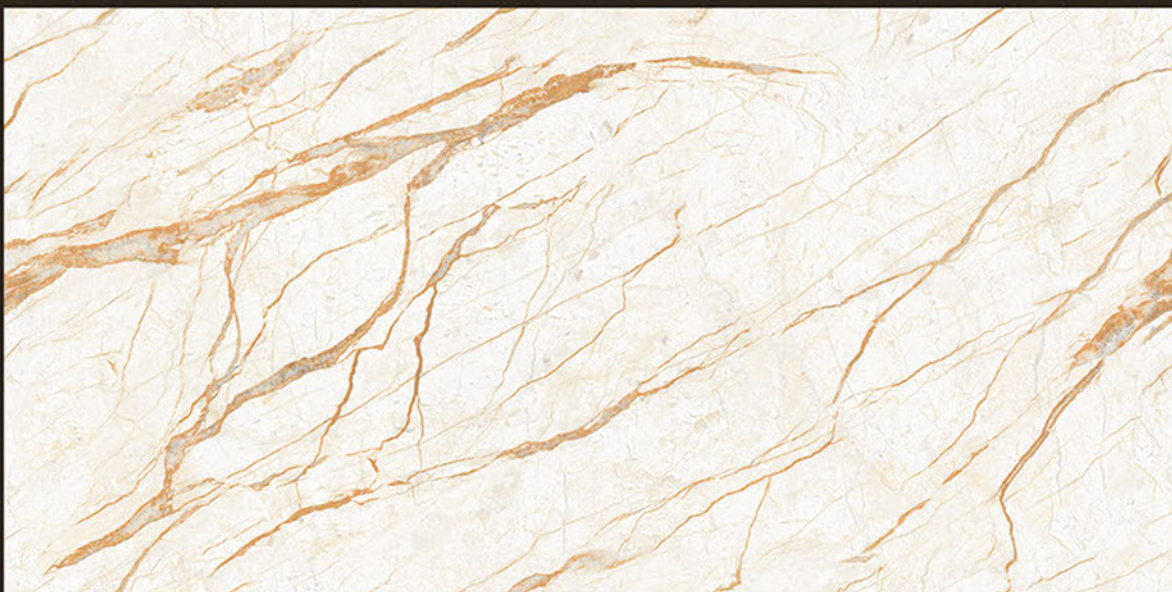

RETIS

Size
600x
1200mm

Finish
Glossy
(Infinity)

FACE
4