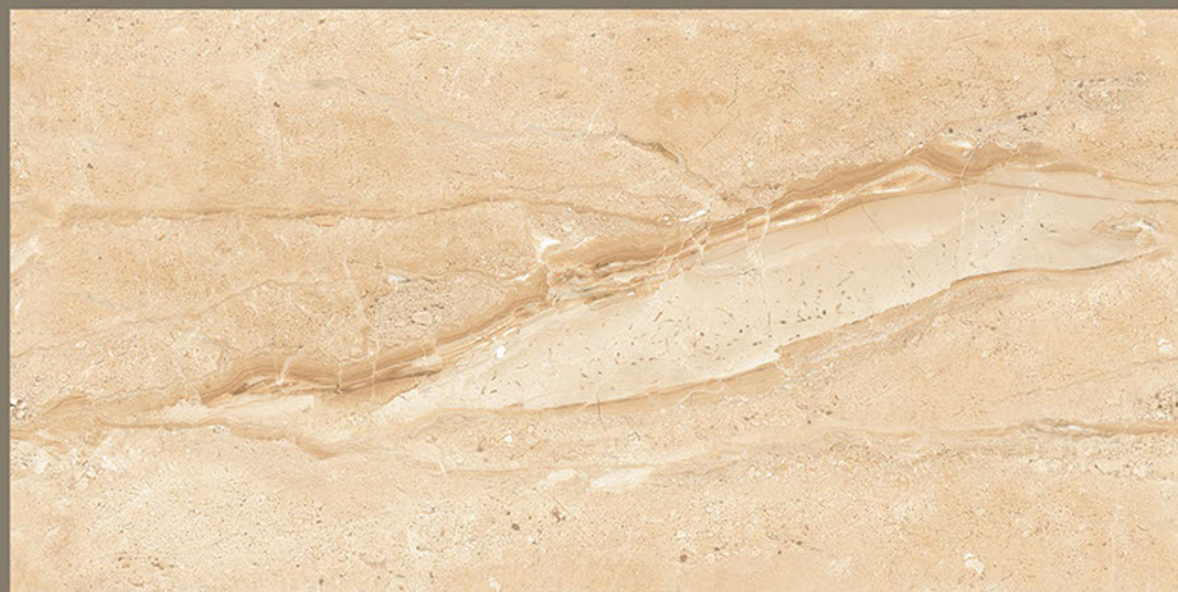

Finish
Glossy
(Infinity)

FACE
4

DIAMOND GREY

DYNA
BEIGE

DYNA BEIGE

Size
600x
1200mm

Finish
Glossy
(Infinity)

FACE
3