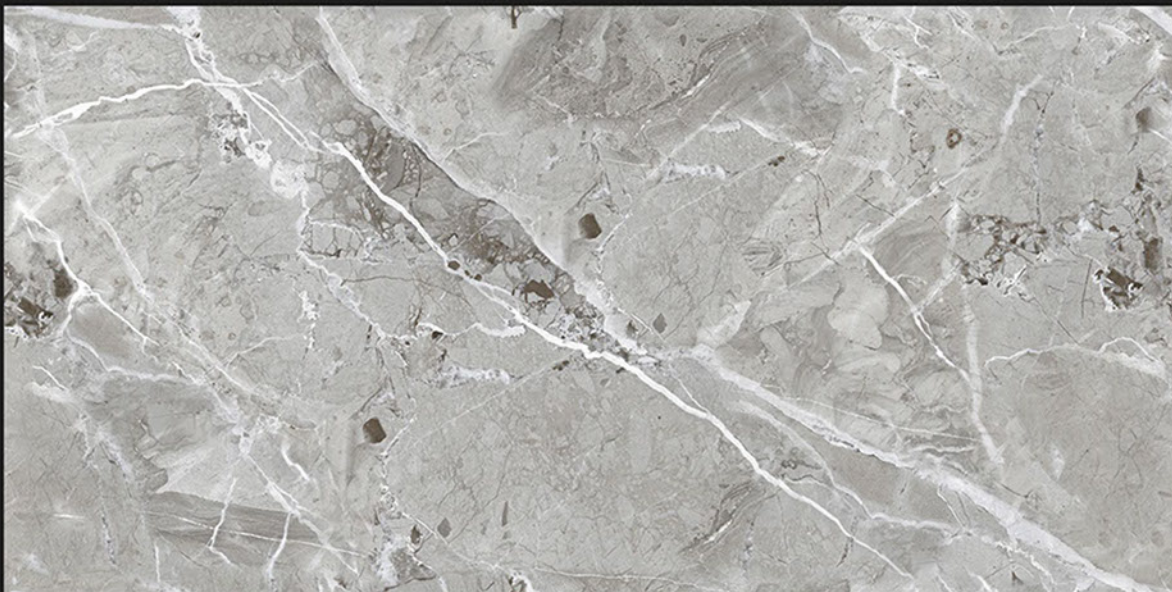

FACE
3

LUMIX

MARTIA GREY

**MARTIA
GREY**

Size
600x
1200mm

Finish
Glossy
(Infinity)

FACE
4

MARTIA GREY