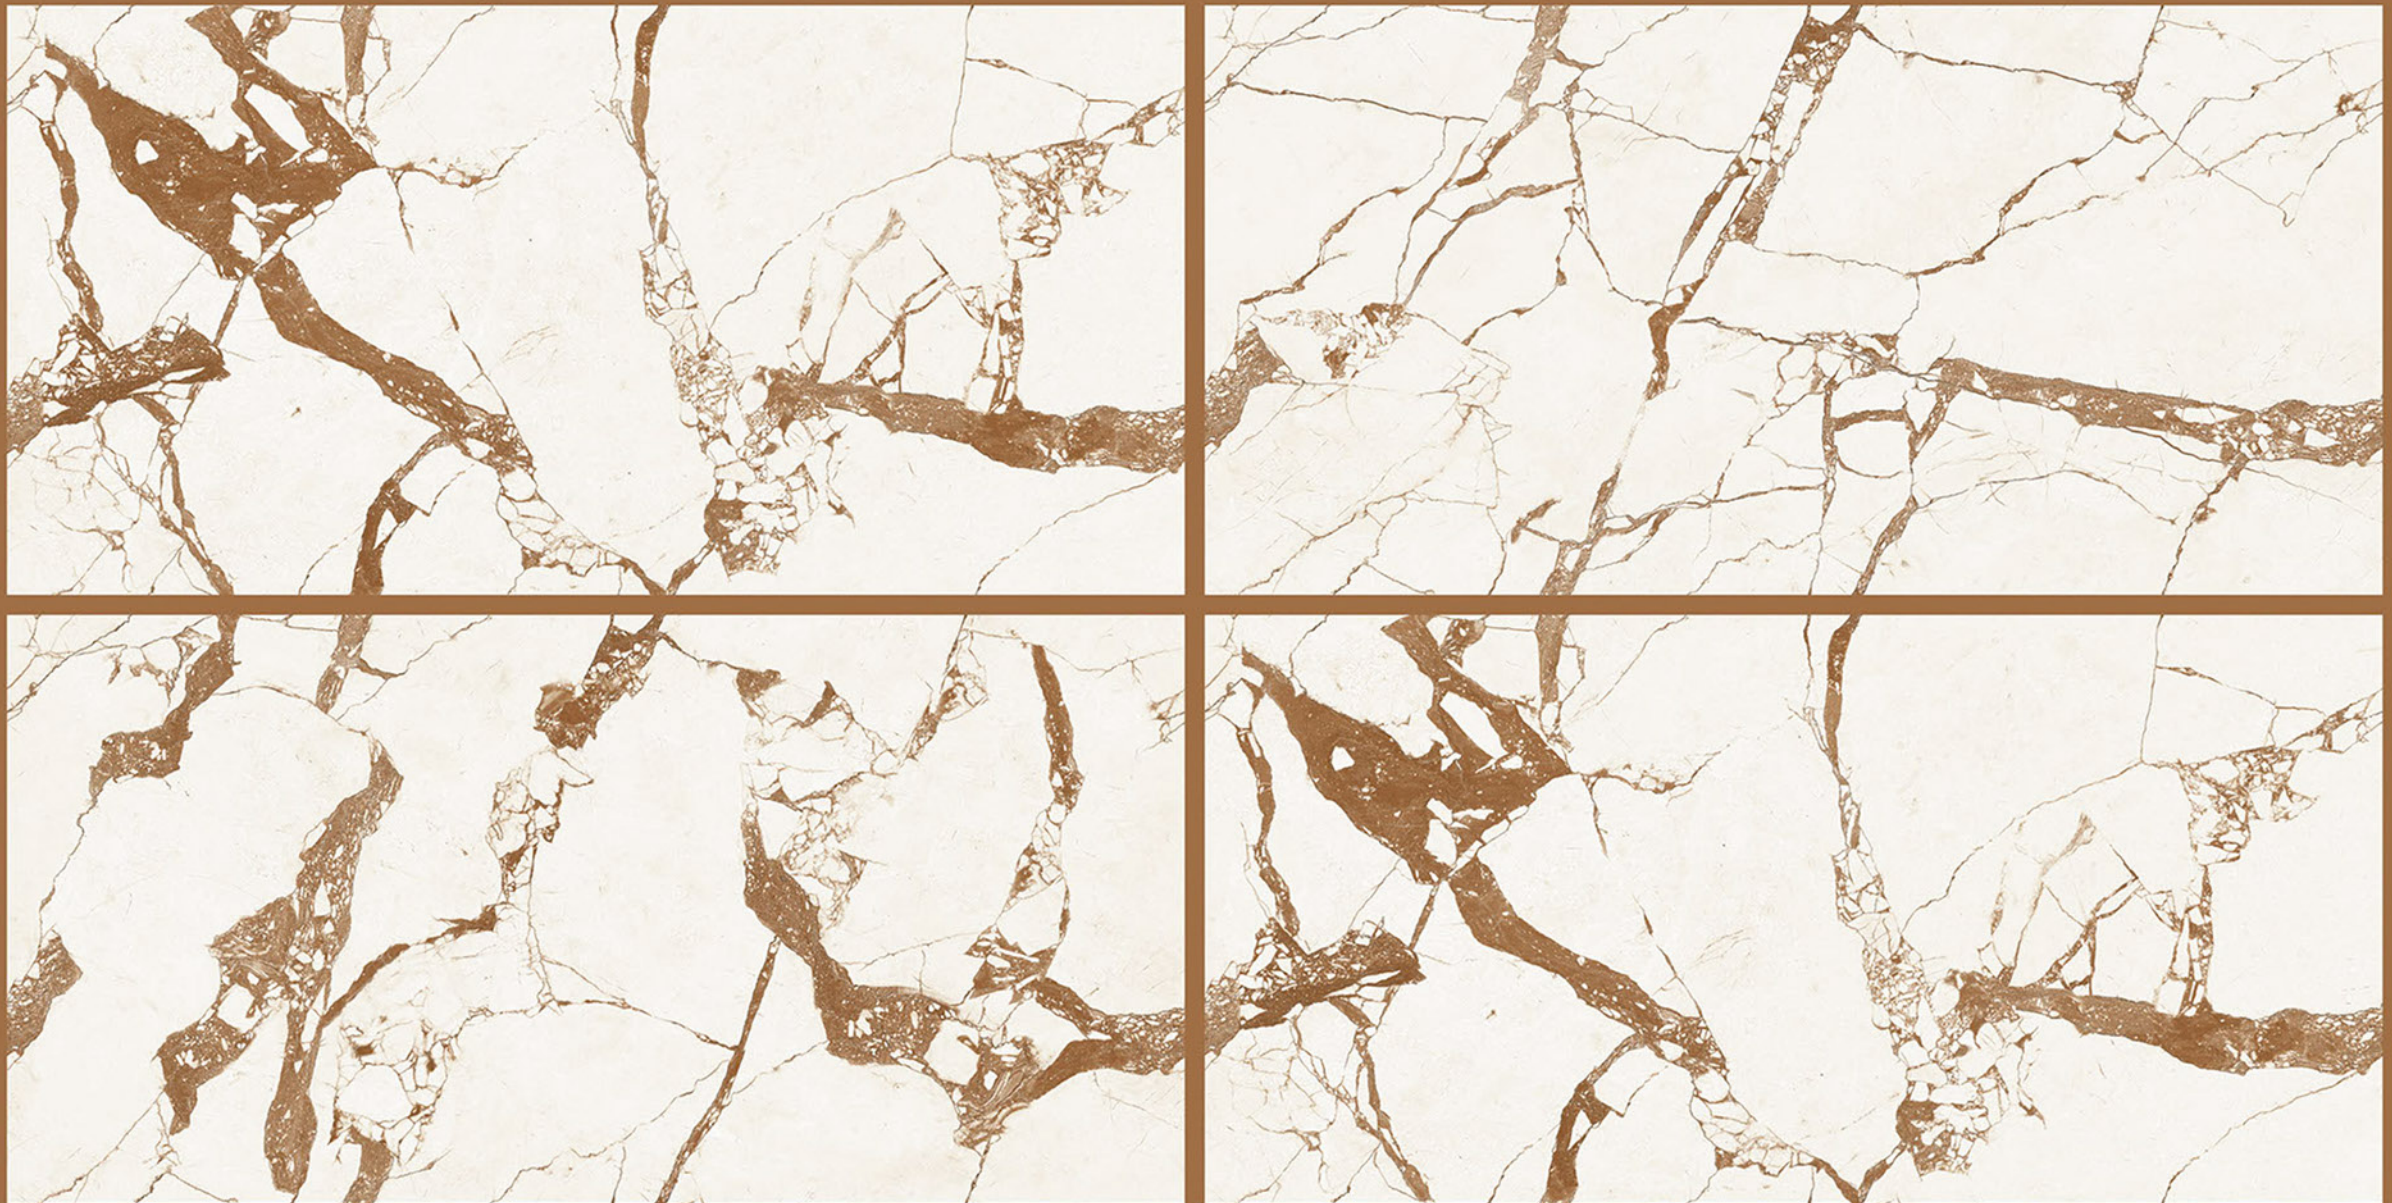

ROSALIYA

Size
600x
1200mm

Finish
Glossy
(Infinity)

FACE
3