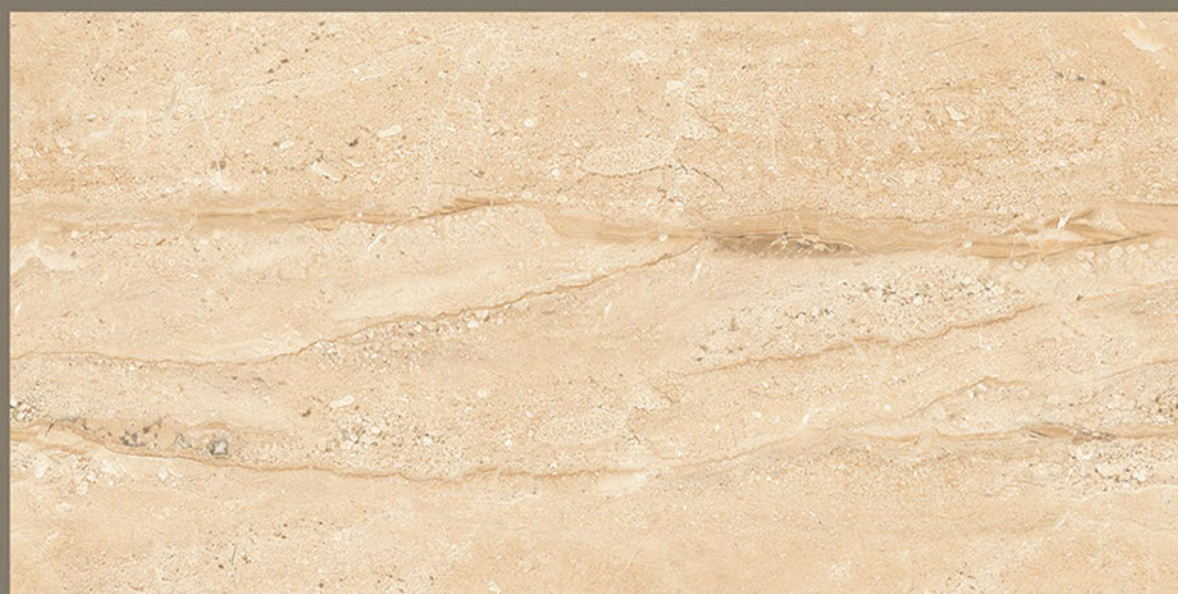

Finish
Glossy
(Infinity)

FACE
4

DIAMOND GREY

DYNA
BEIGE

DYNA BEIGE

Size
600x
1200mm

Finish
Glossy
(Infinity)

FACE
3