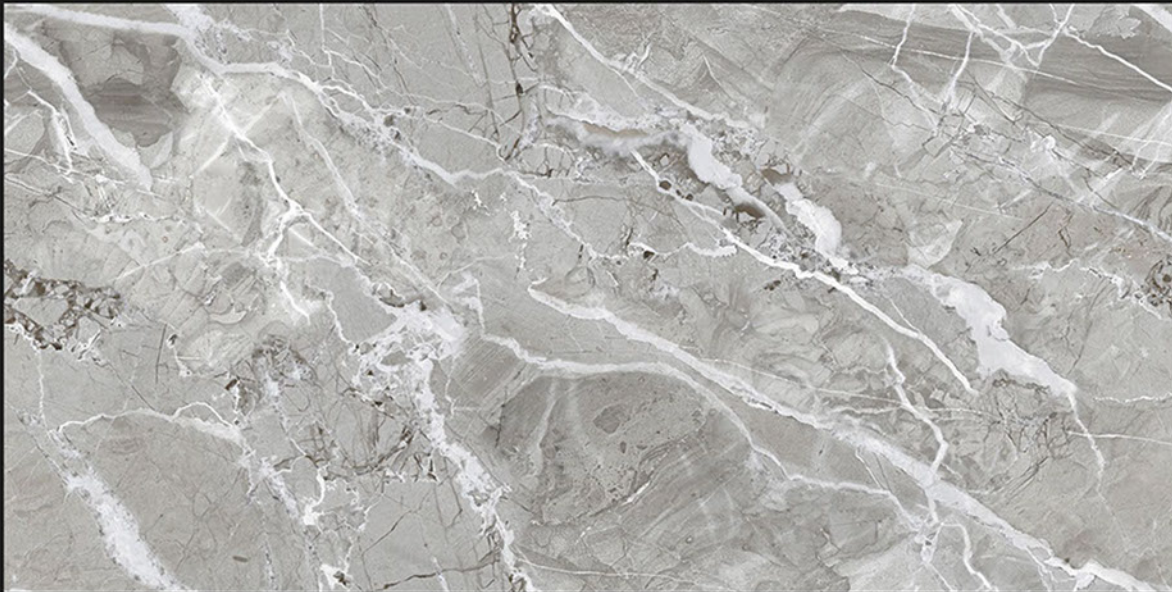

FACE
3

LUMIX

MARTIA GREY

**MARTIA
GREY**

Size
600x
1200mm

Finish
Glossy
(Infinity)

FACE
4

MARTIA GREY