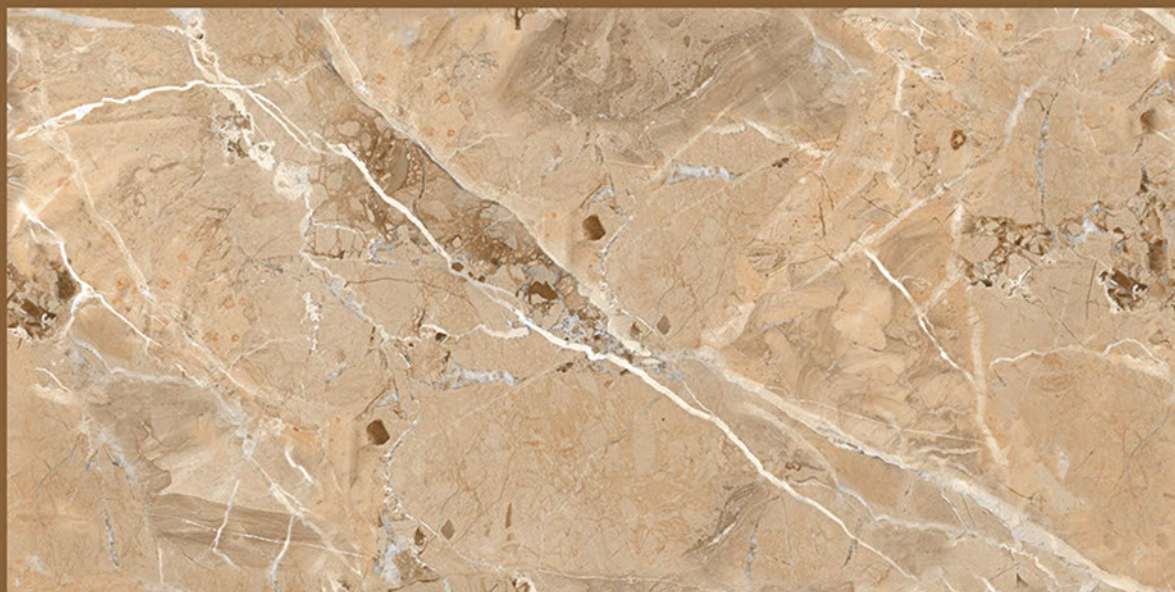

PICCASO

Size
600x
1200mm

Finish
Glossy
(Infinity)

FACE
4