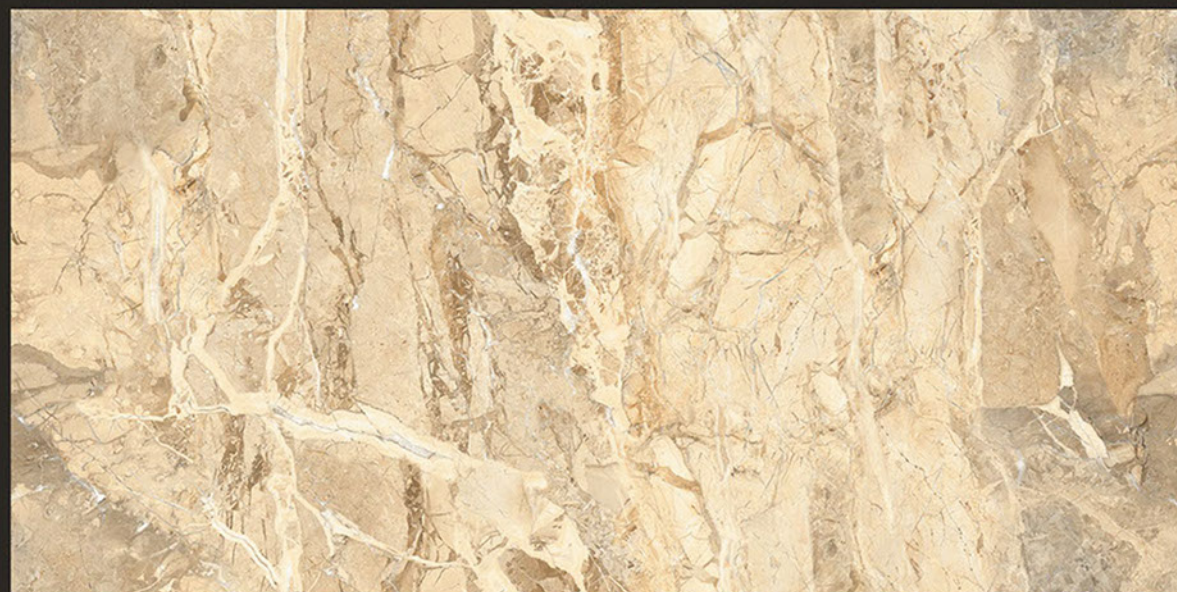

KOTA

Size
600x
1200mm

Finish
Glossy
(Infinity)

FACE
4