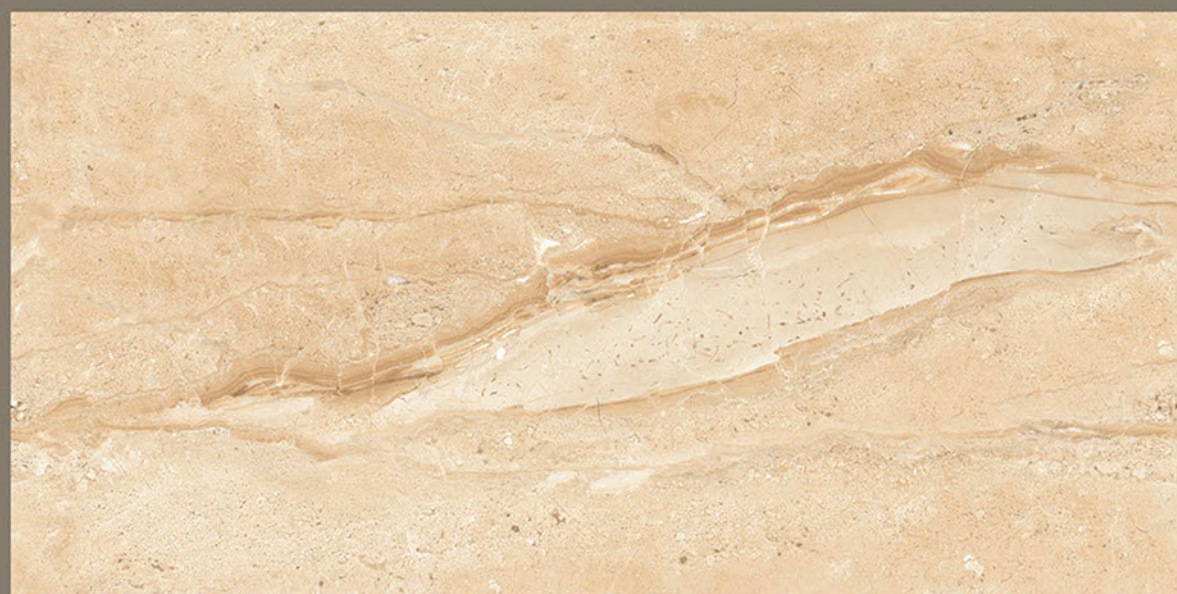

Finish
Glossy
(Infinity)

FACE
4

DIAMOND GREY

DYNA
BEIGE

DYNA BEIGE

Size
600x
1200mm

Finish
Glossy
(Infinity)

FACE
3