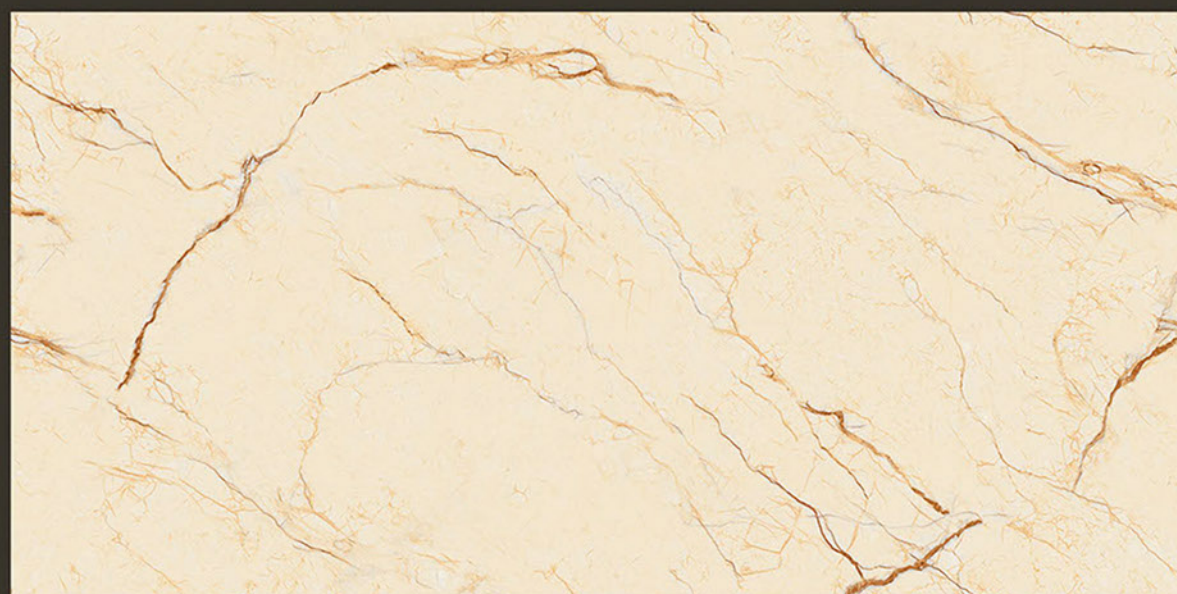

FORESTA

Size
600x
1200mm

Finish
Glossy
(Infinity)

FACE
4