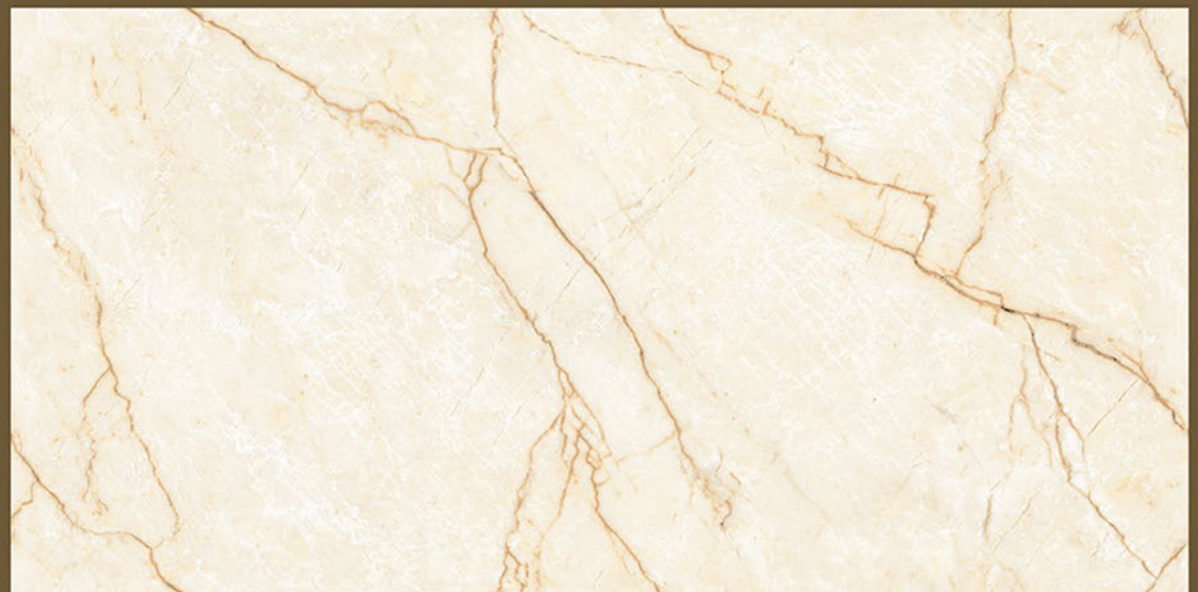

SEGESTA CREMA

Size
600x
1200mm

Finish
Glossy
(Infinity)

FACE
3