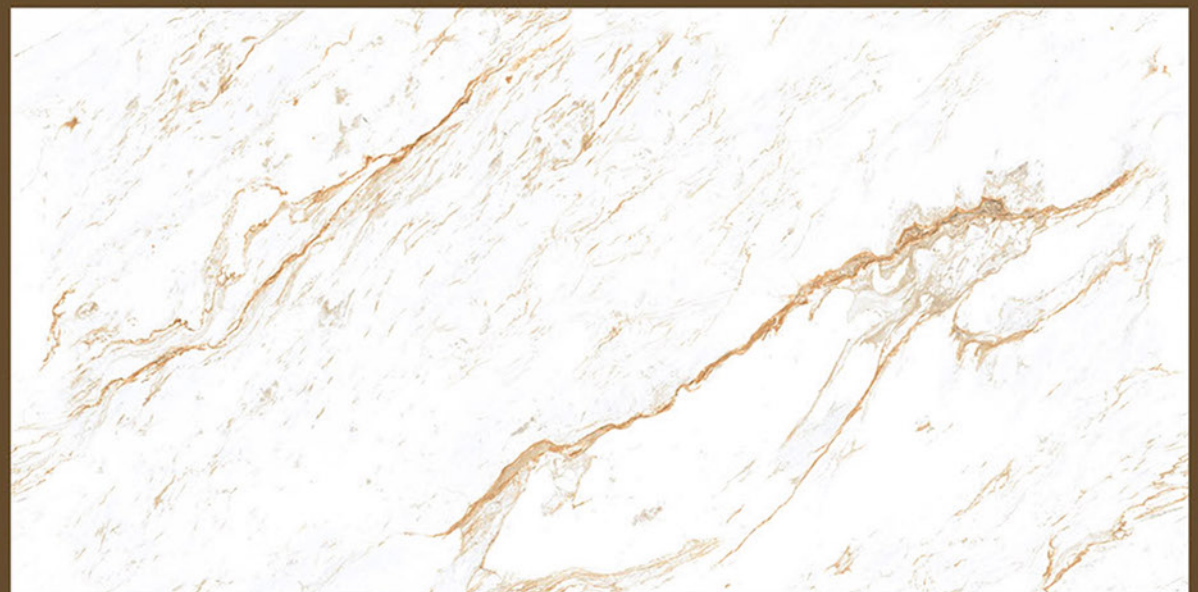

CALCATTIA GOLD

COLONIAL

COLONIAL

Size
600x
1200mm

Finish
Glossy
(Infinity)

FACE
4

COLONIAL

CRYSTO ONYX