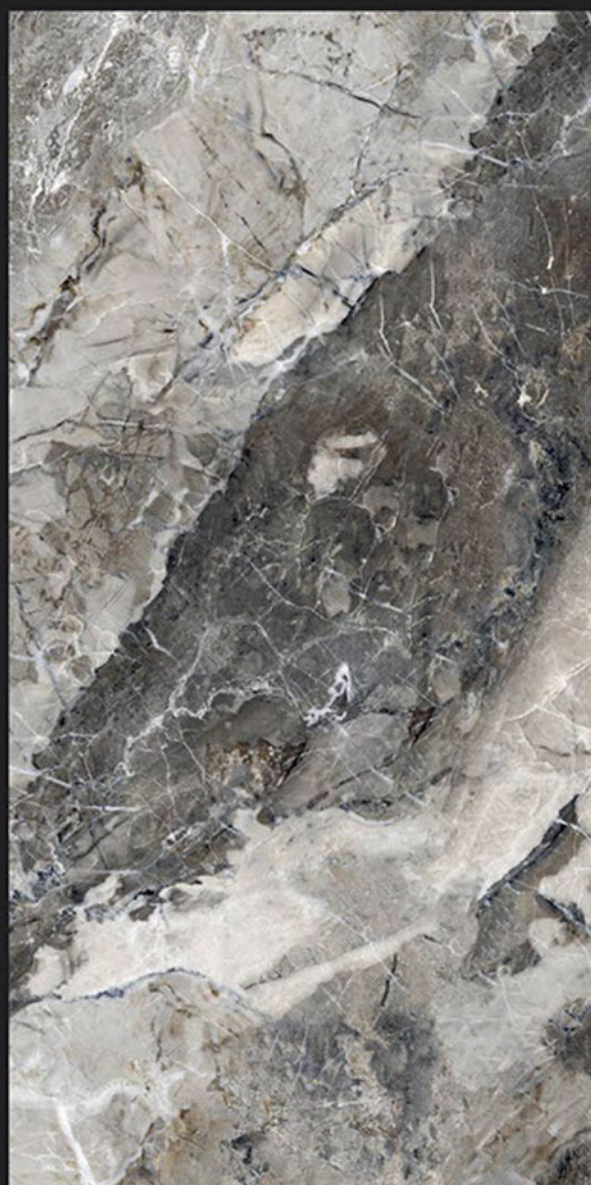

**IMPERIA
CAFE**

Size
600x
1200mm

Finish
Glossy

Randoms
5