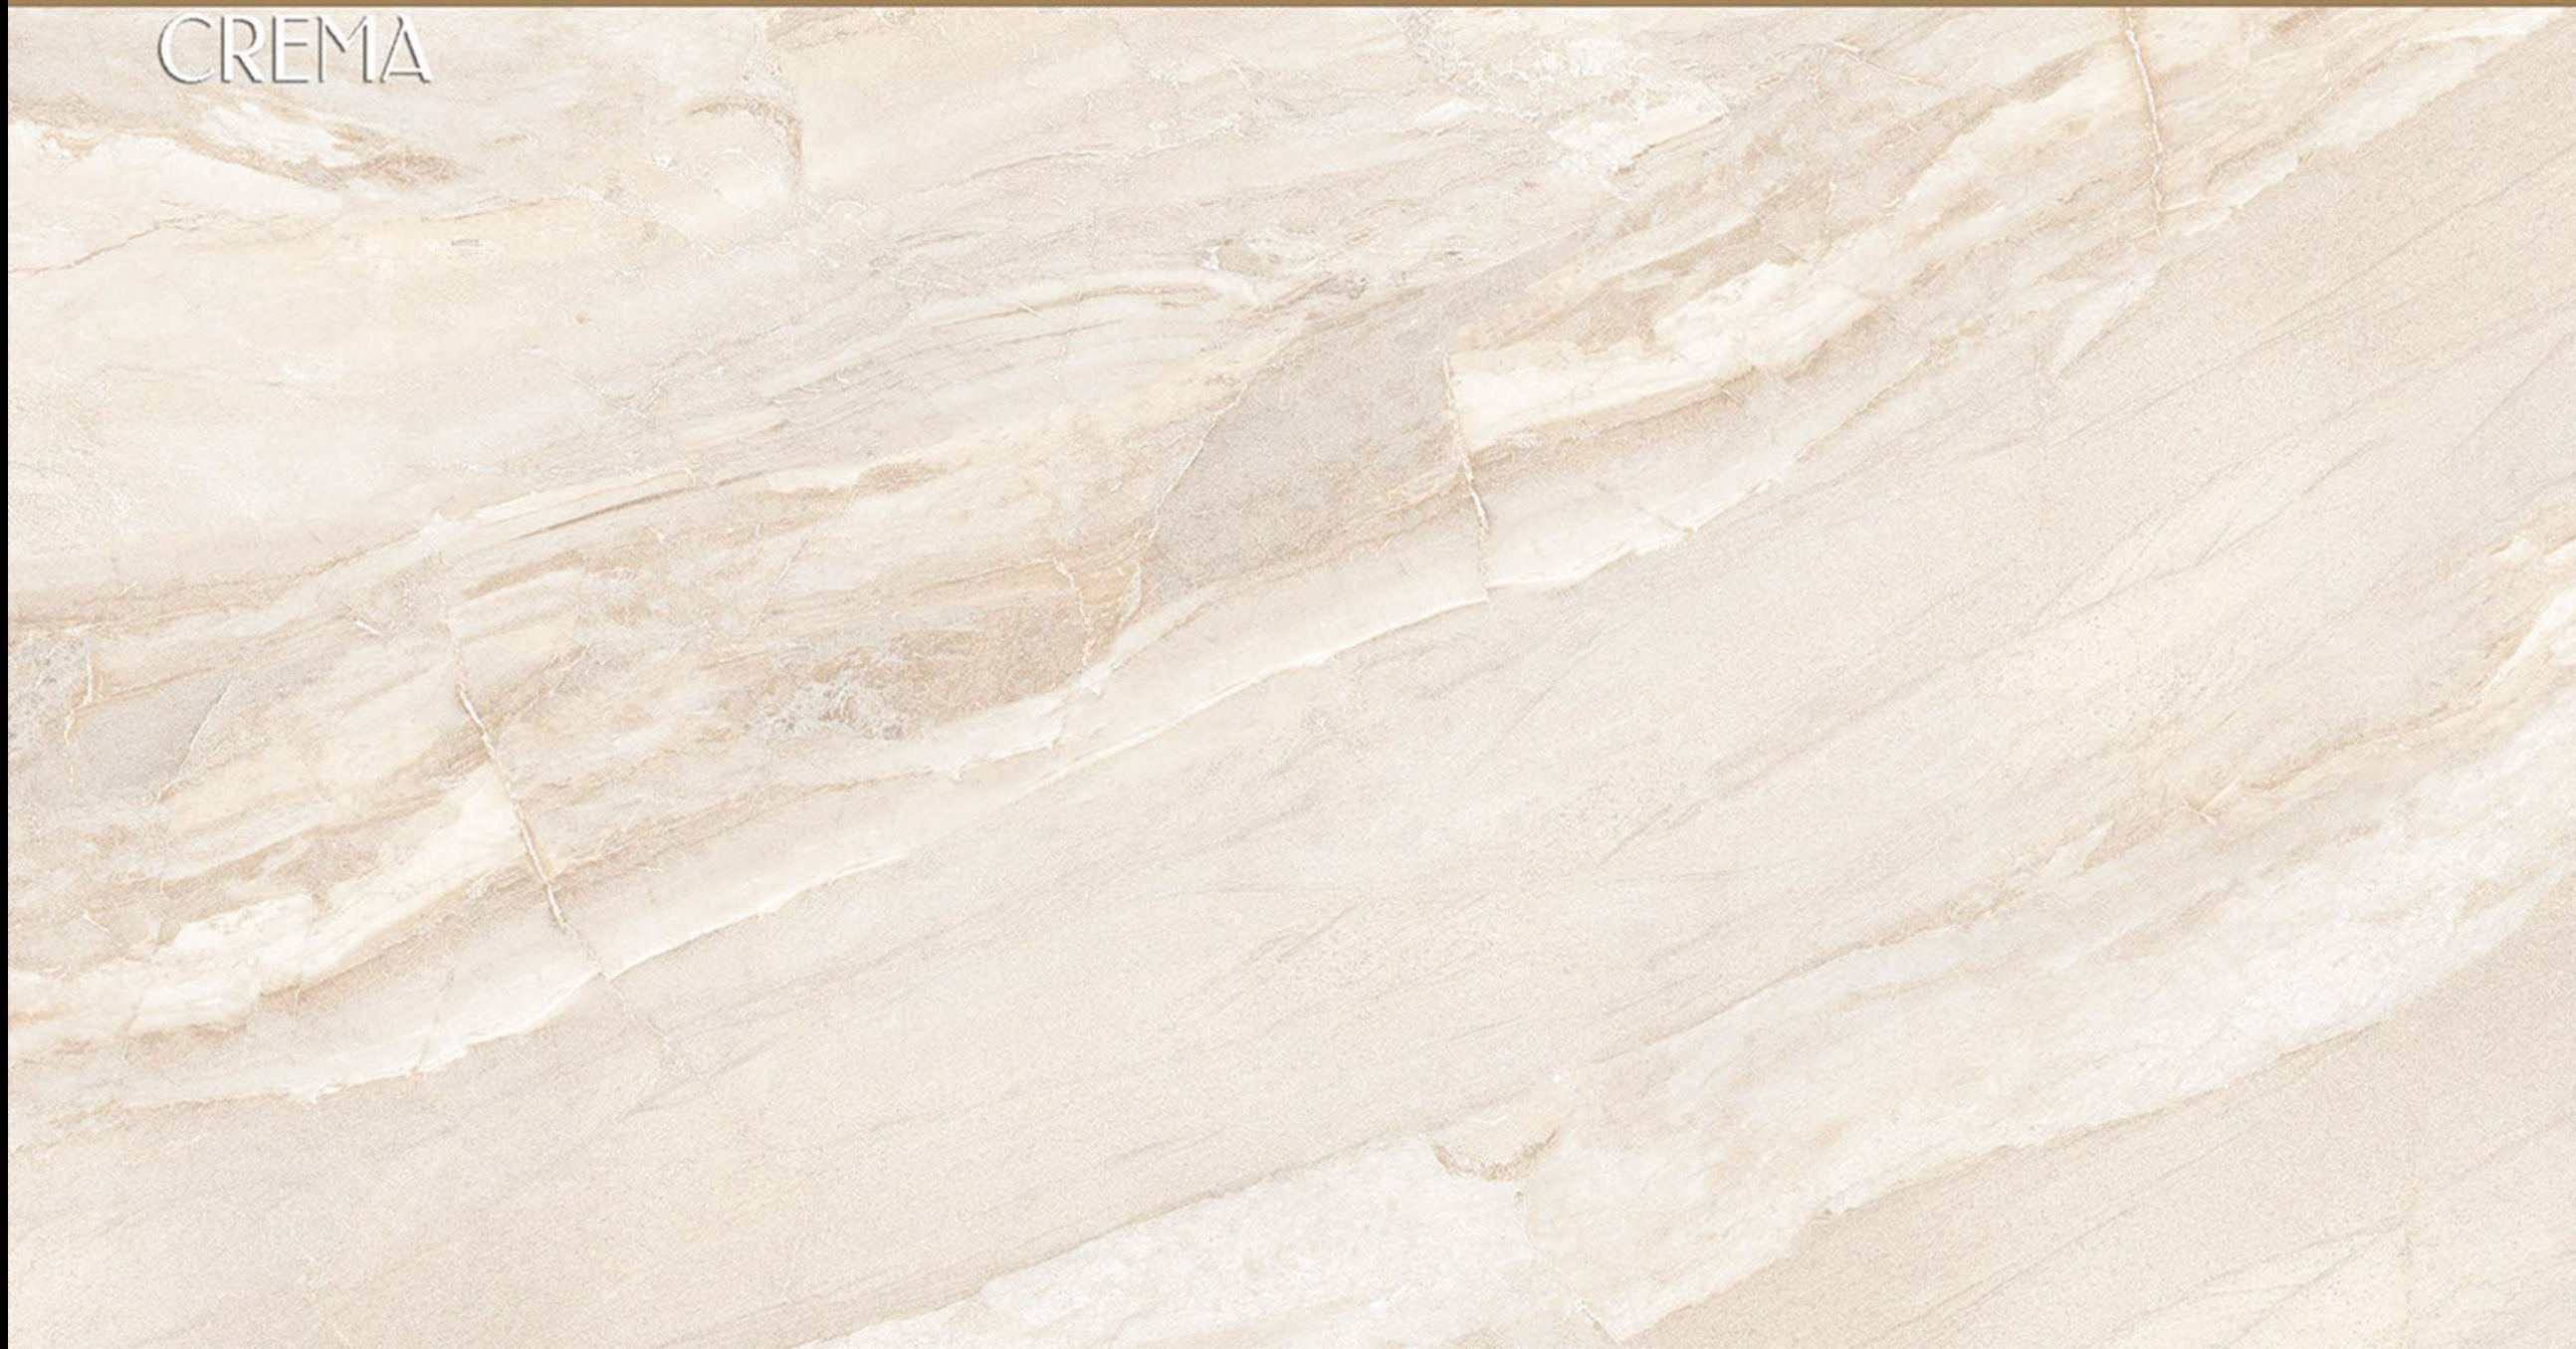

HARVEST
CREMA