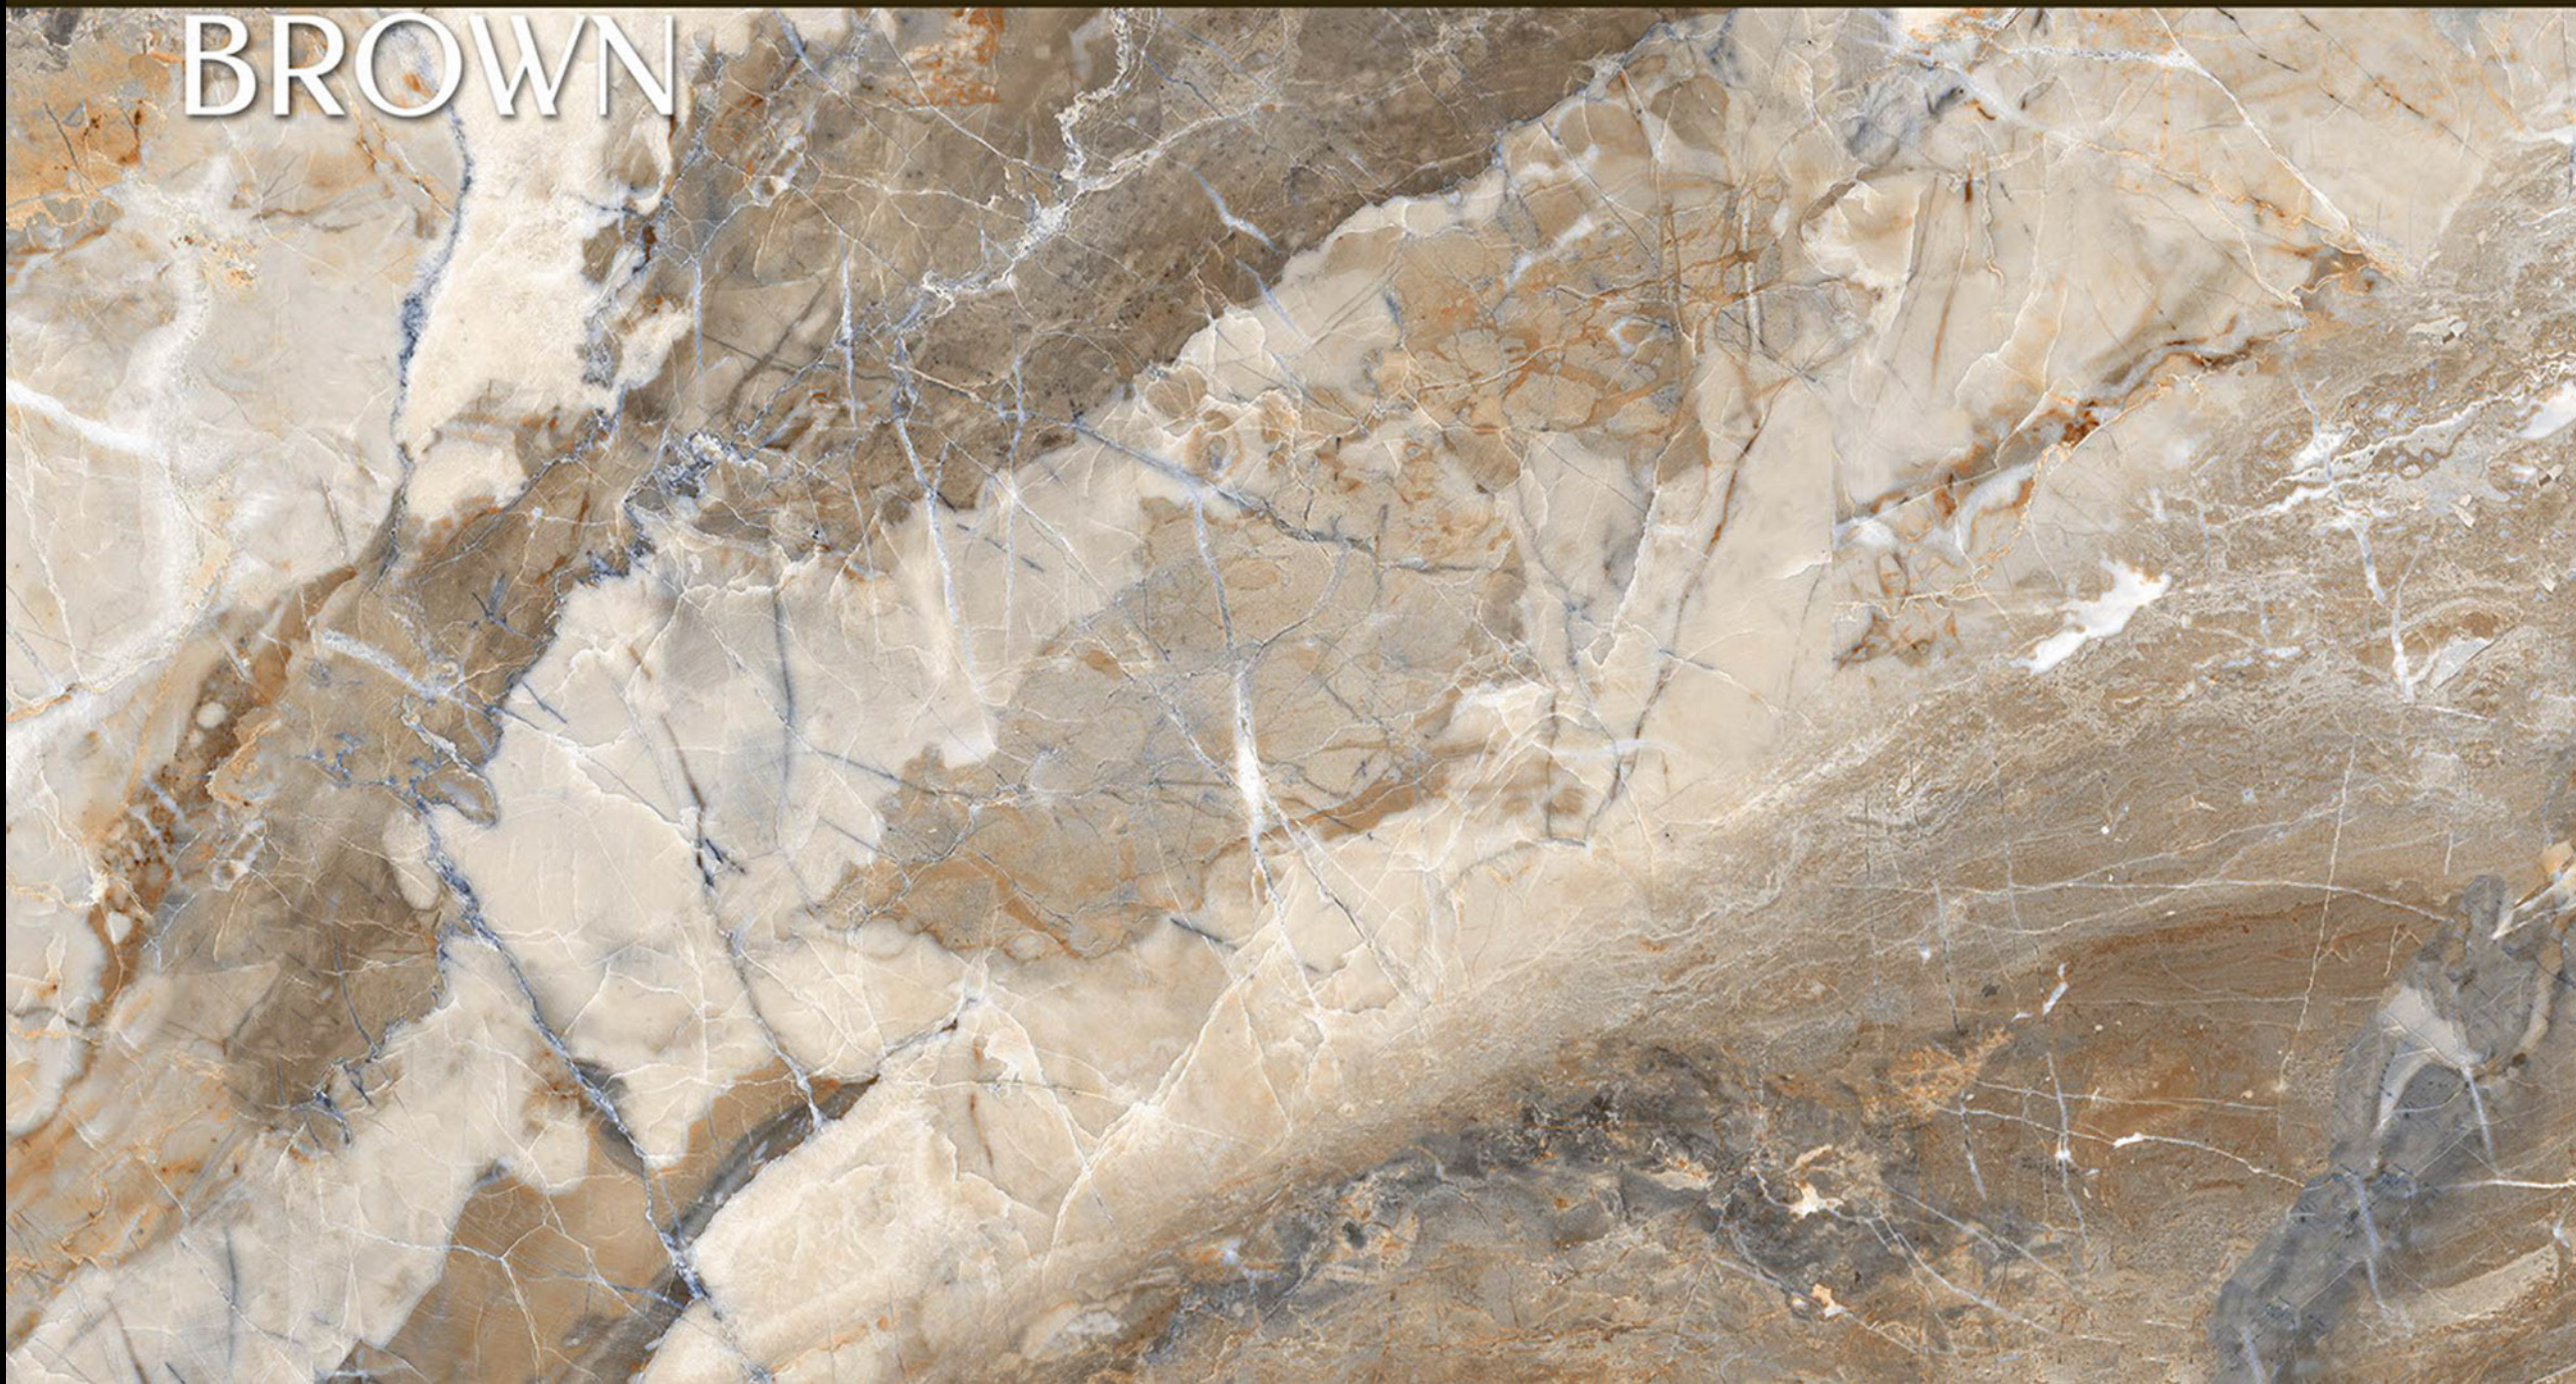

**IMPERIA
BROWN**

Size
600x
1200mm

Finish
Glossy

Randoms
5

IMPERIA BROWN

IMPERIA CAFE

**IMPERIA
CAFE**

Size
600x
1200mm