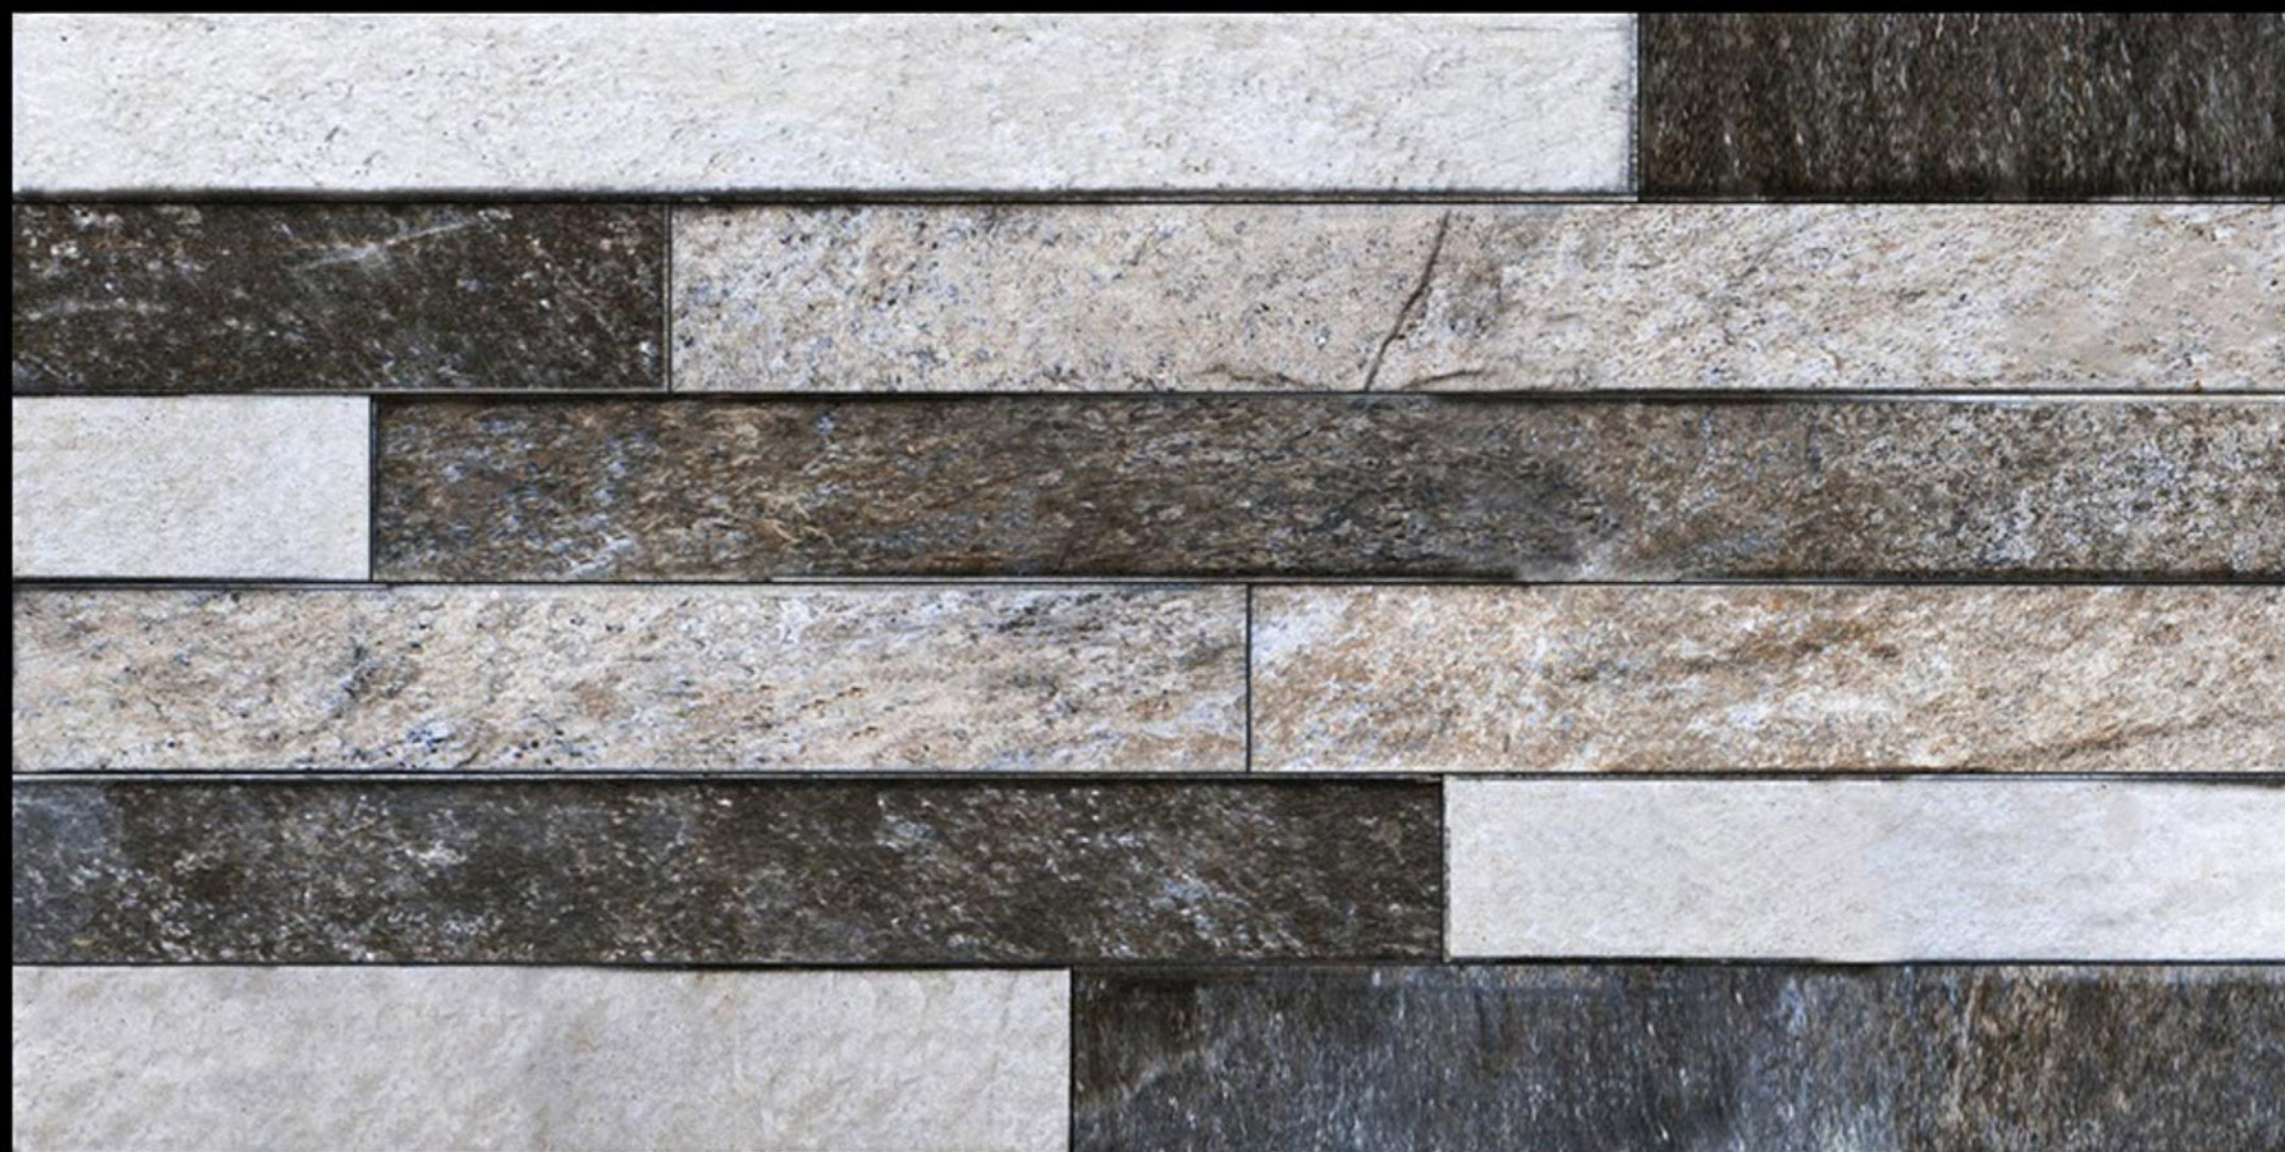

DIGITAL | 300MM X600MM
WALL TILES | GLOSSY SERIES
ELEVATION

300X600
Glossy seires

FONIC

SL-20-20003

300X600
Glossy seires

FONIC

SL-20-20005

300X600
Glossy seires