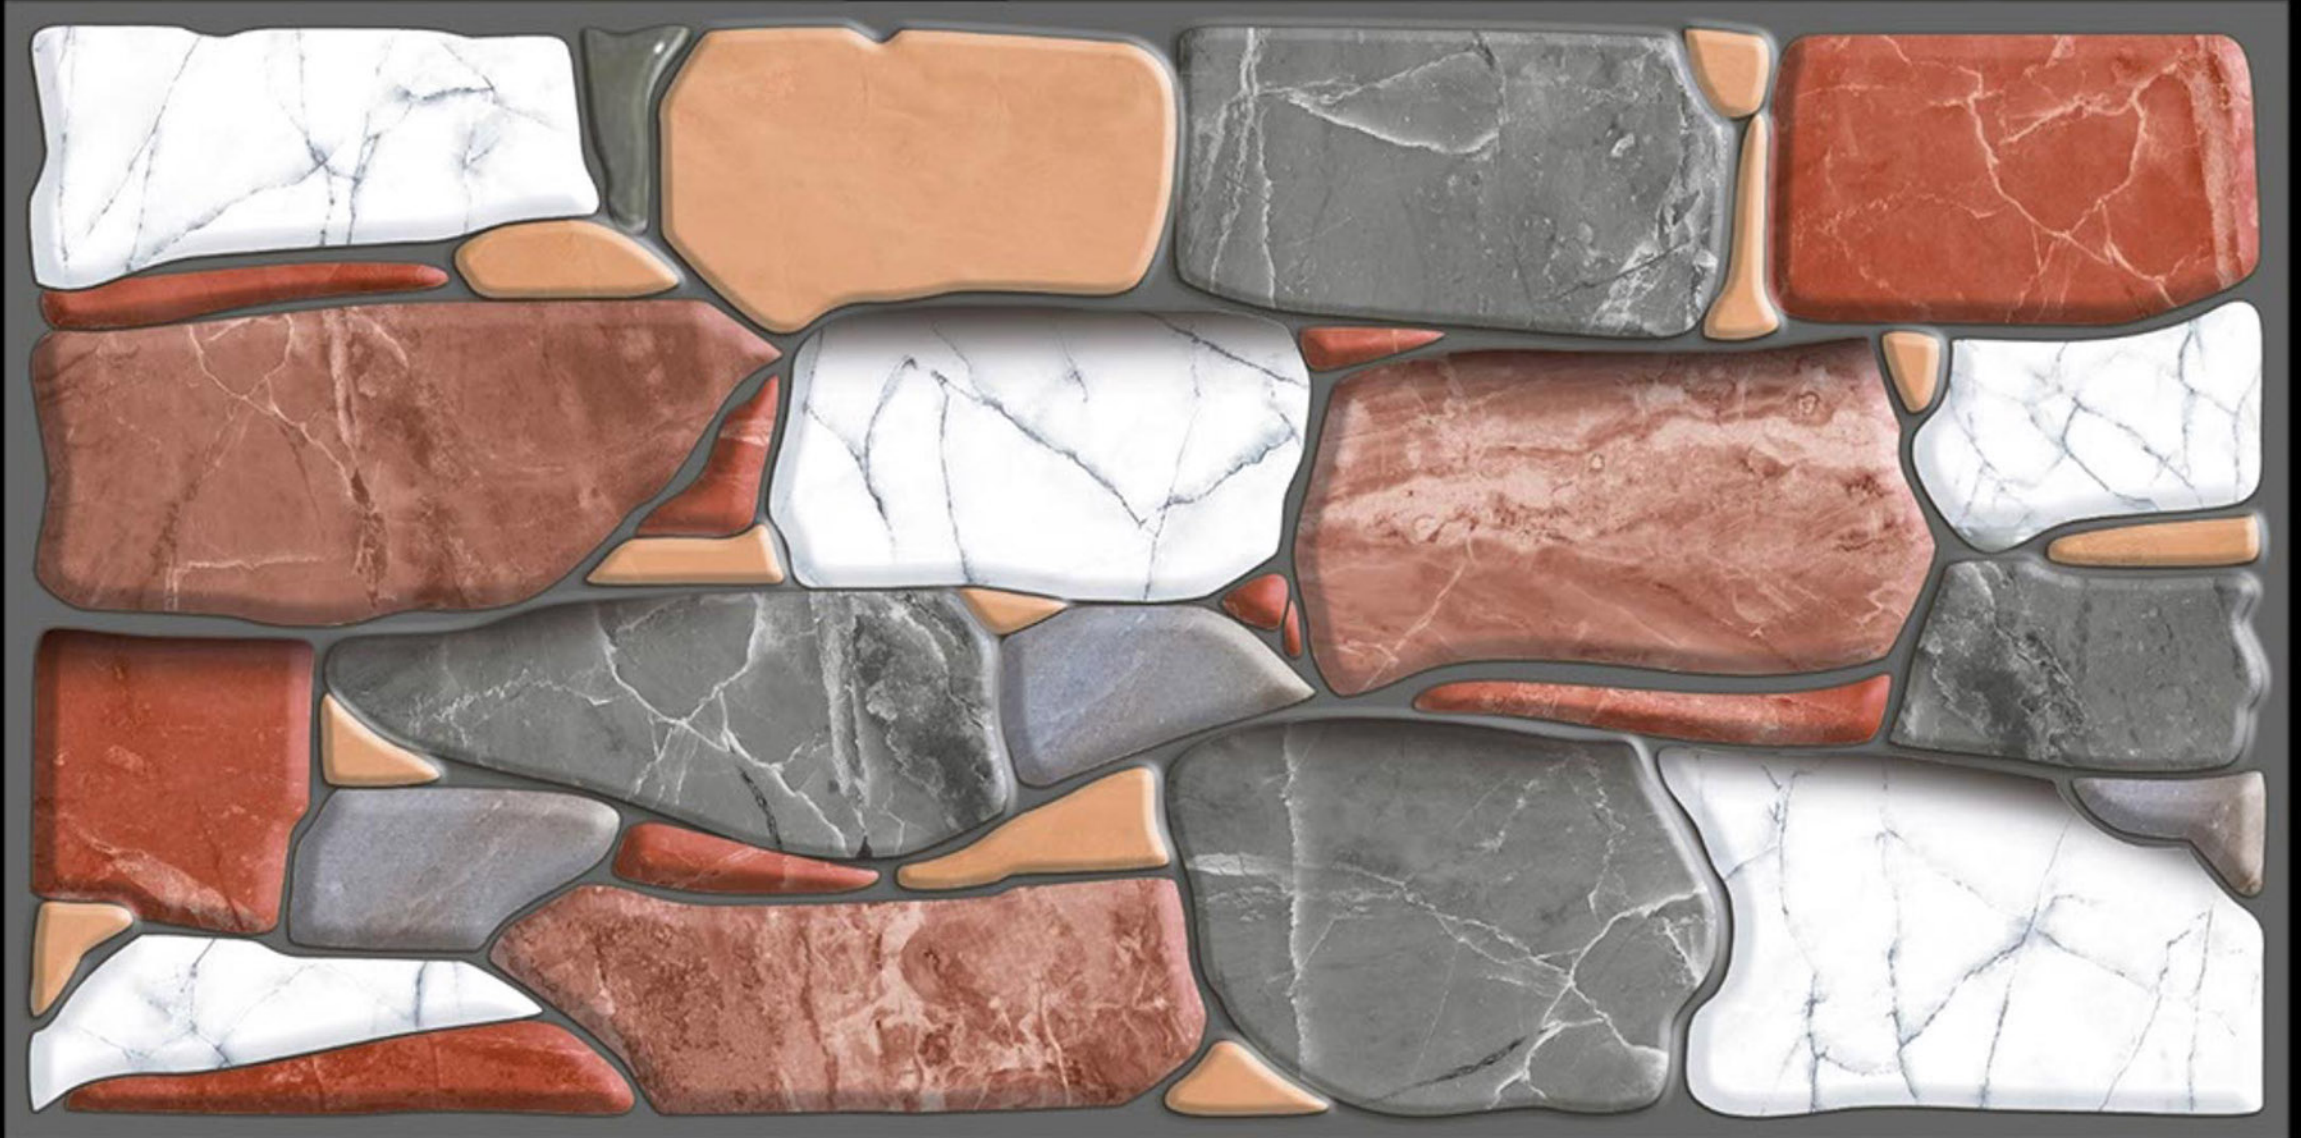

300X600
Glossy seires

Fonic

MY-20-20103