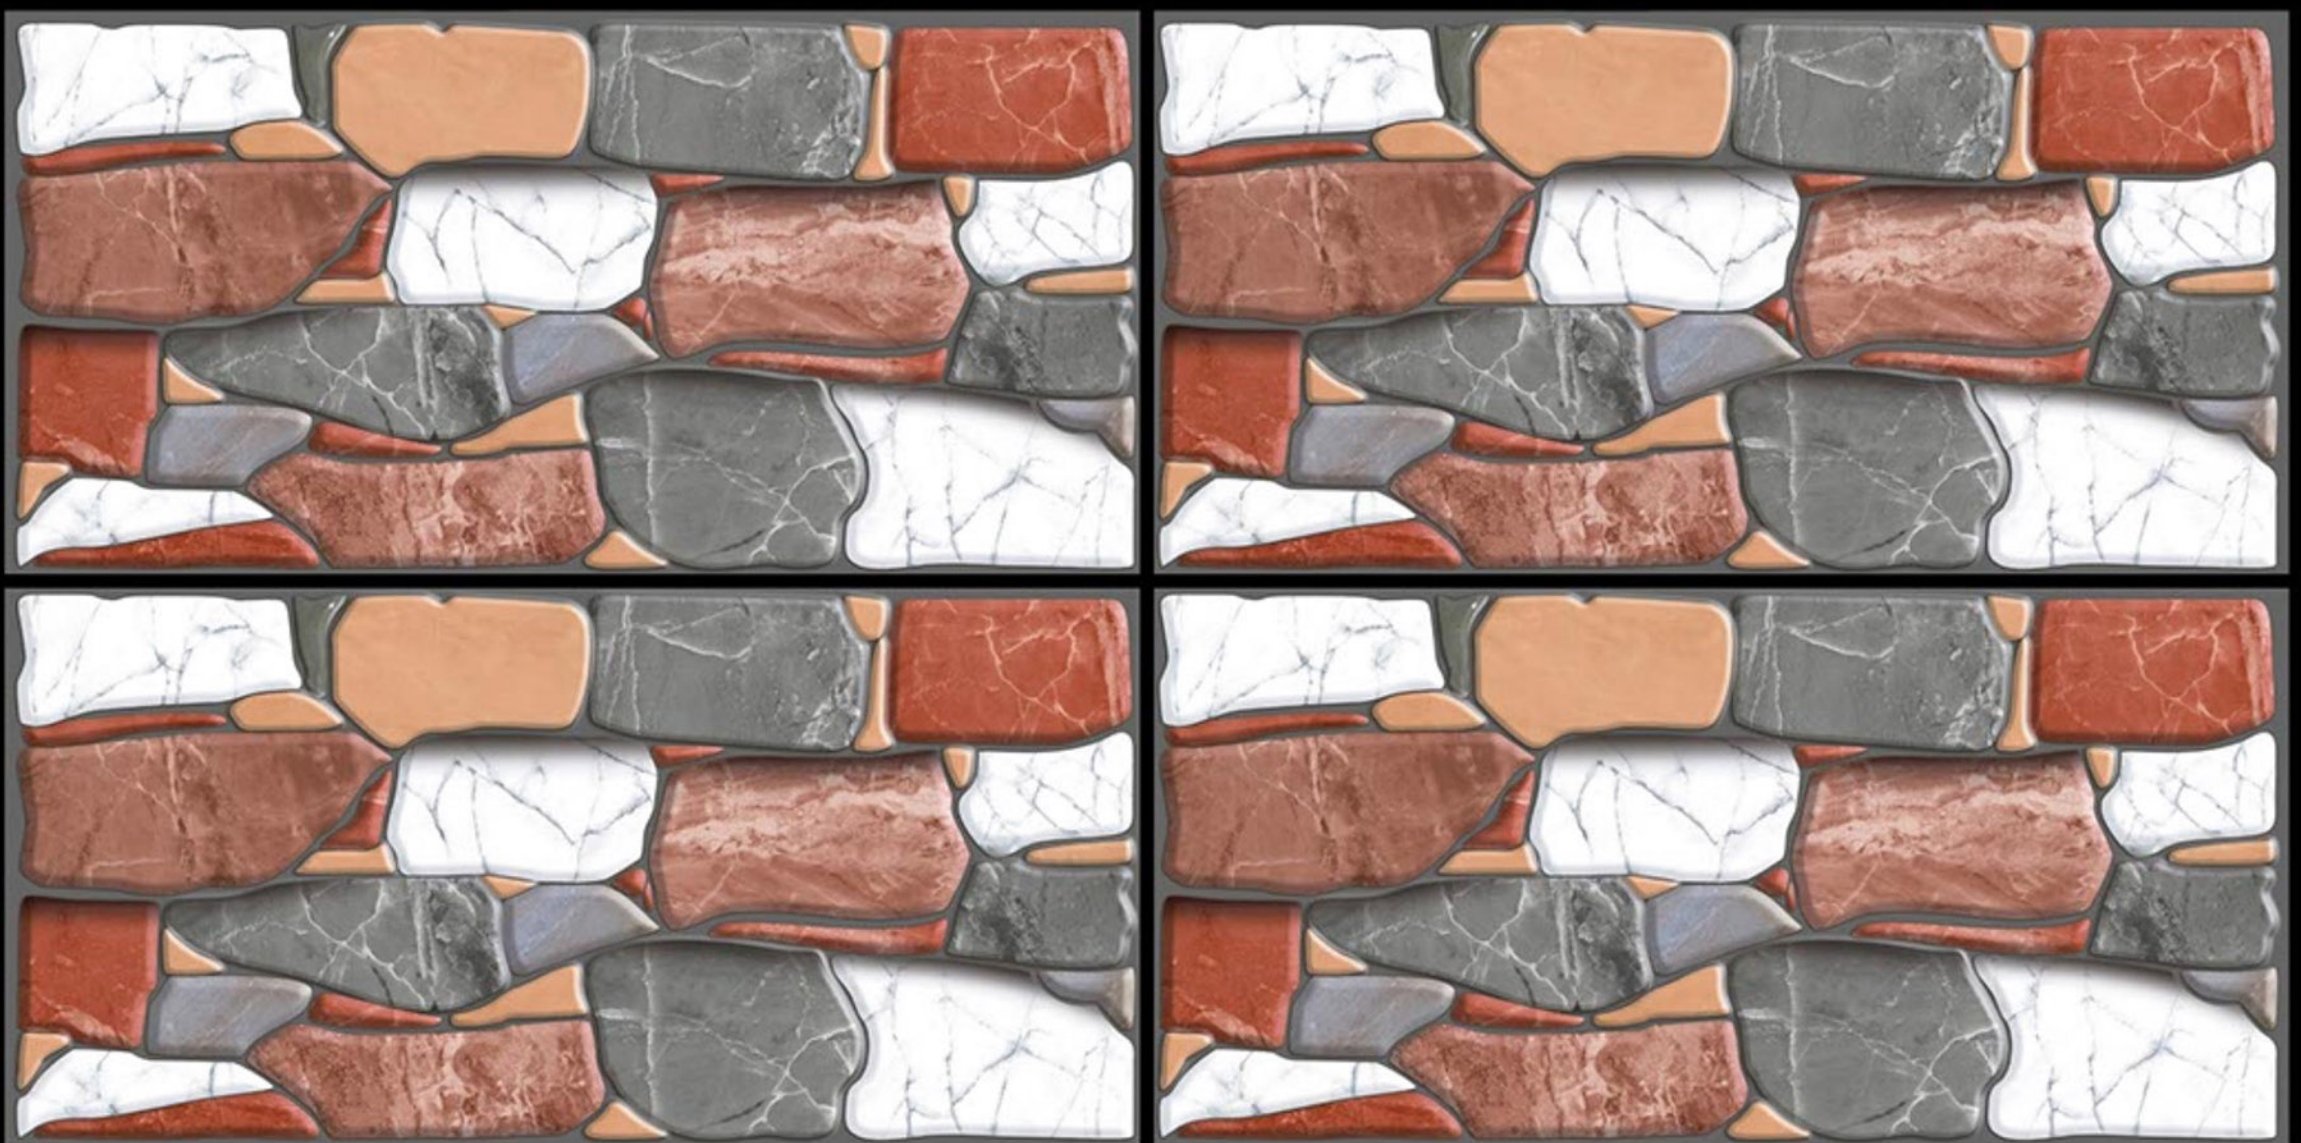

300X600
Glossy seires

Fonic

MY-20-20103