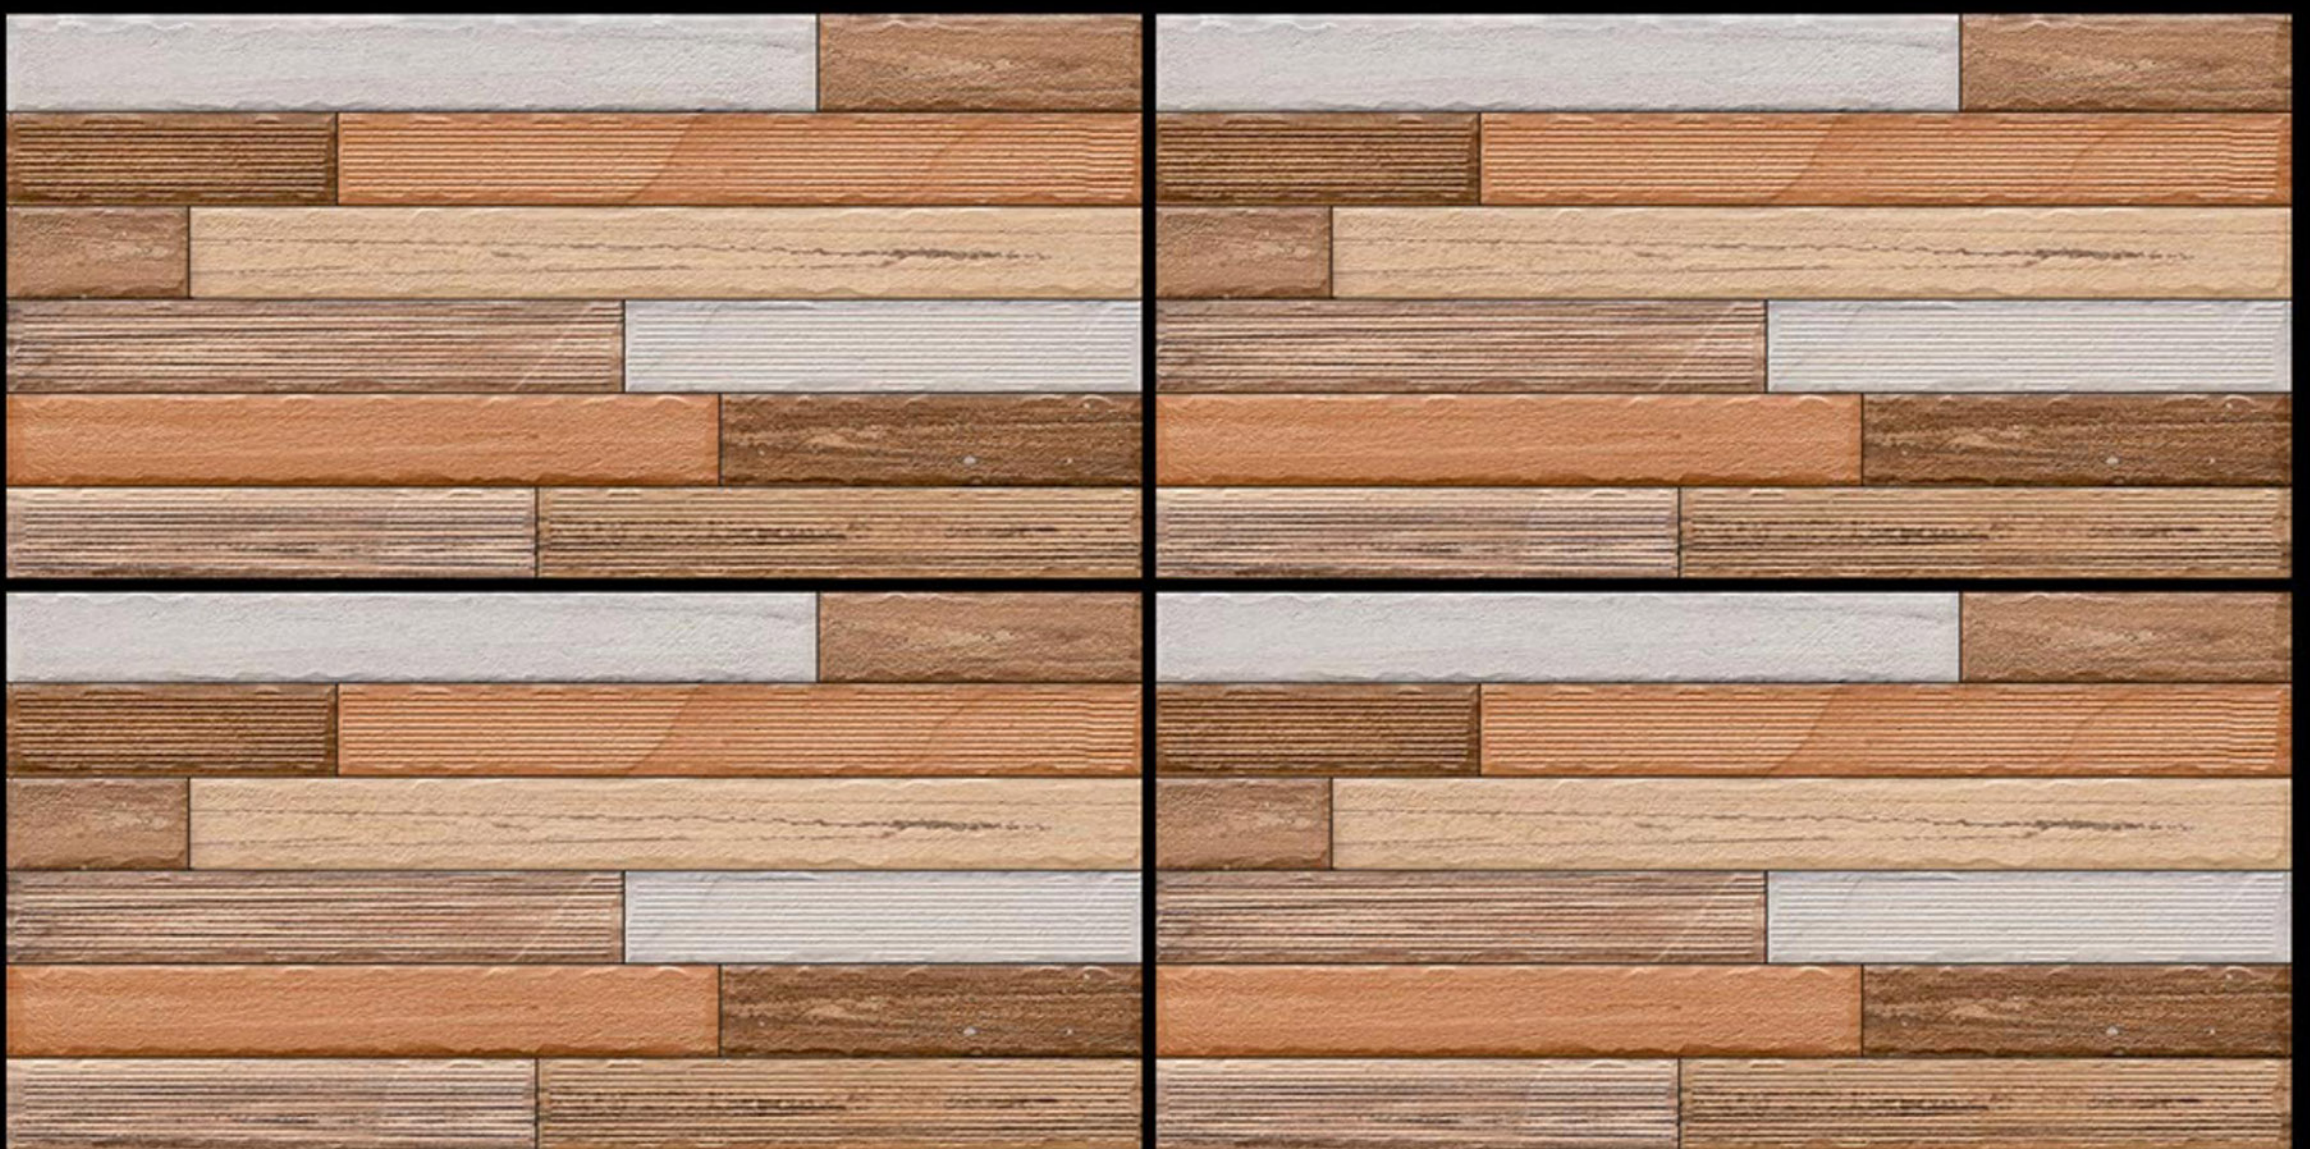

DIGITAL | 300MM X600MM
WALL TILES | GLOSSY SERIES
ELEVATION

300X600
Glossy seires

FONIC

SL-20-20003

300X600
Glossy seires

FONIC

SL-20-20005

300X600
Glossy seires