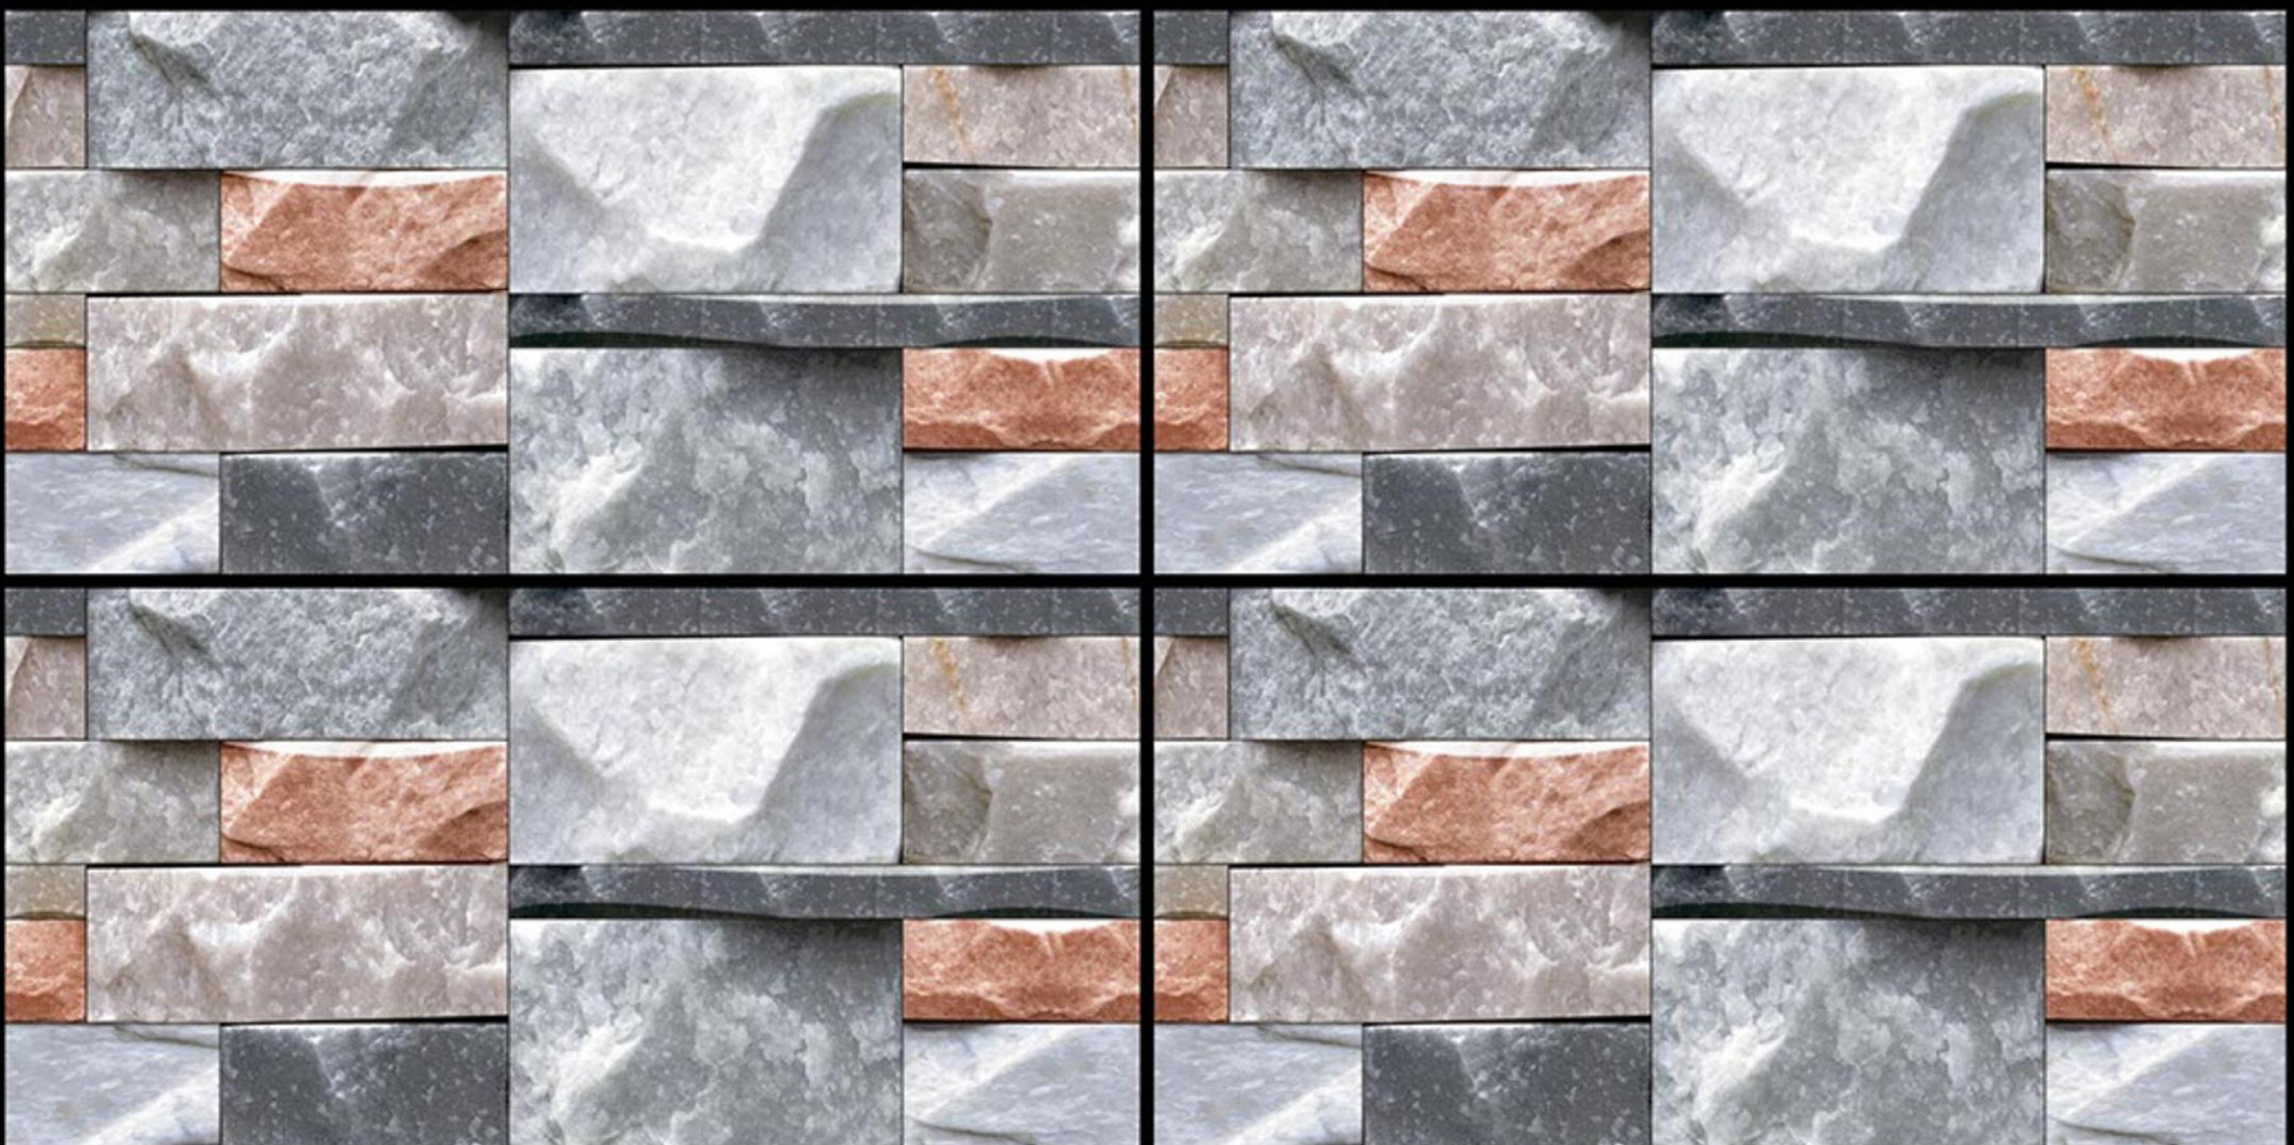

300X600
Glossy seires

Fonic

MY-19-20173