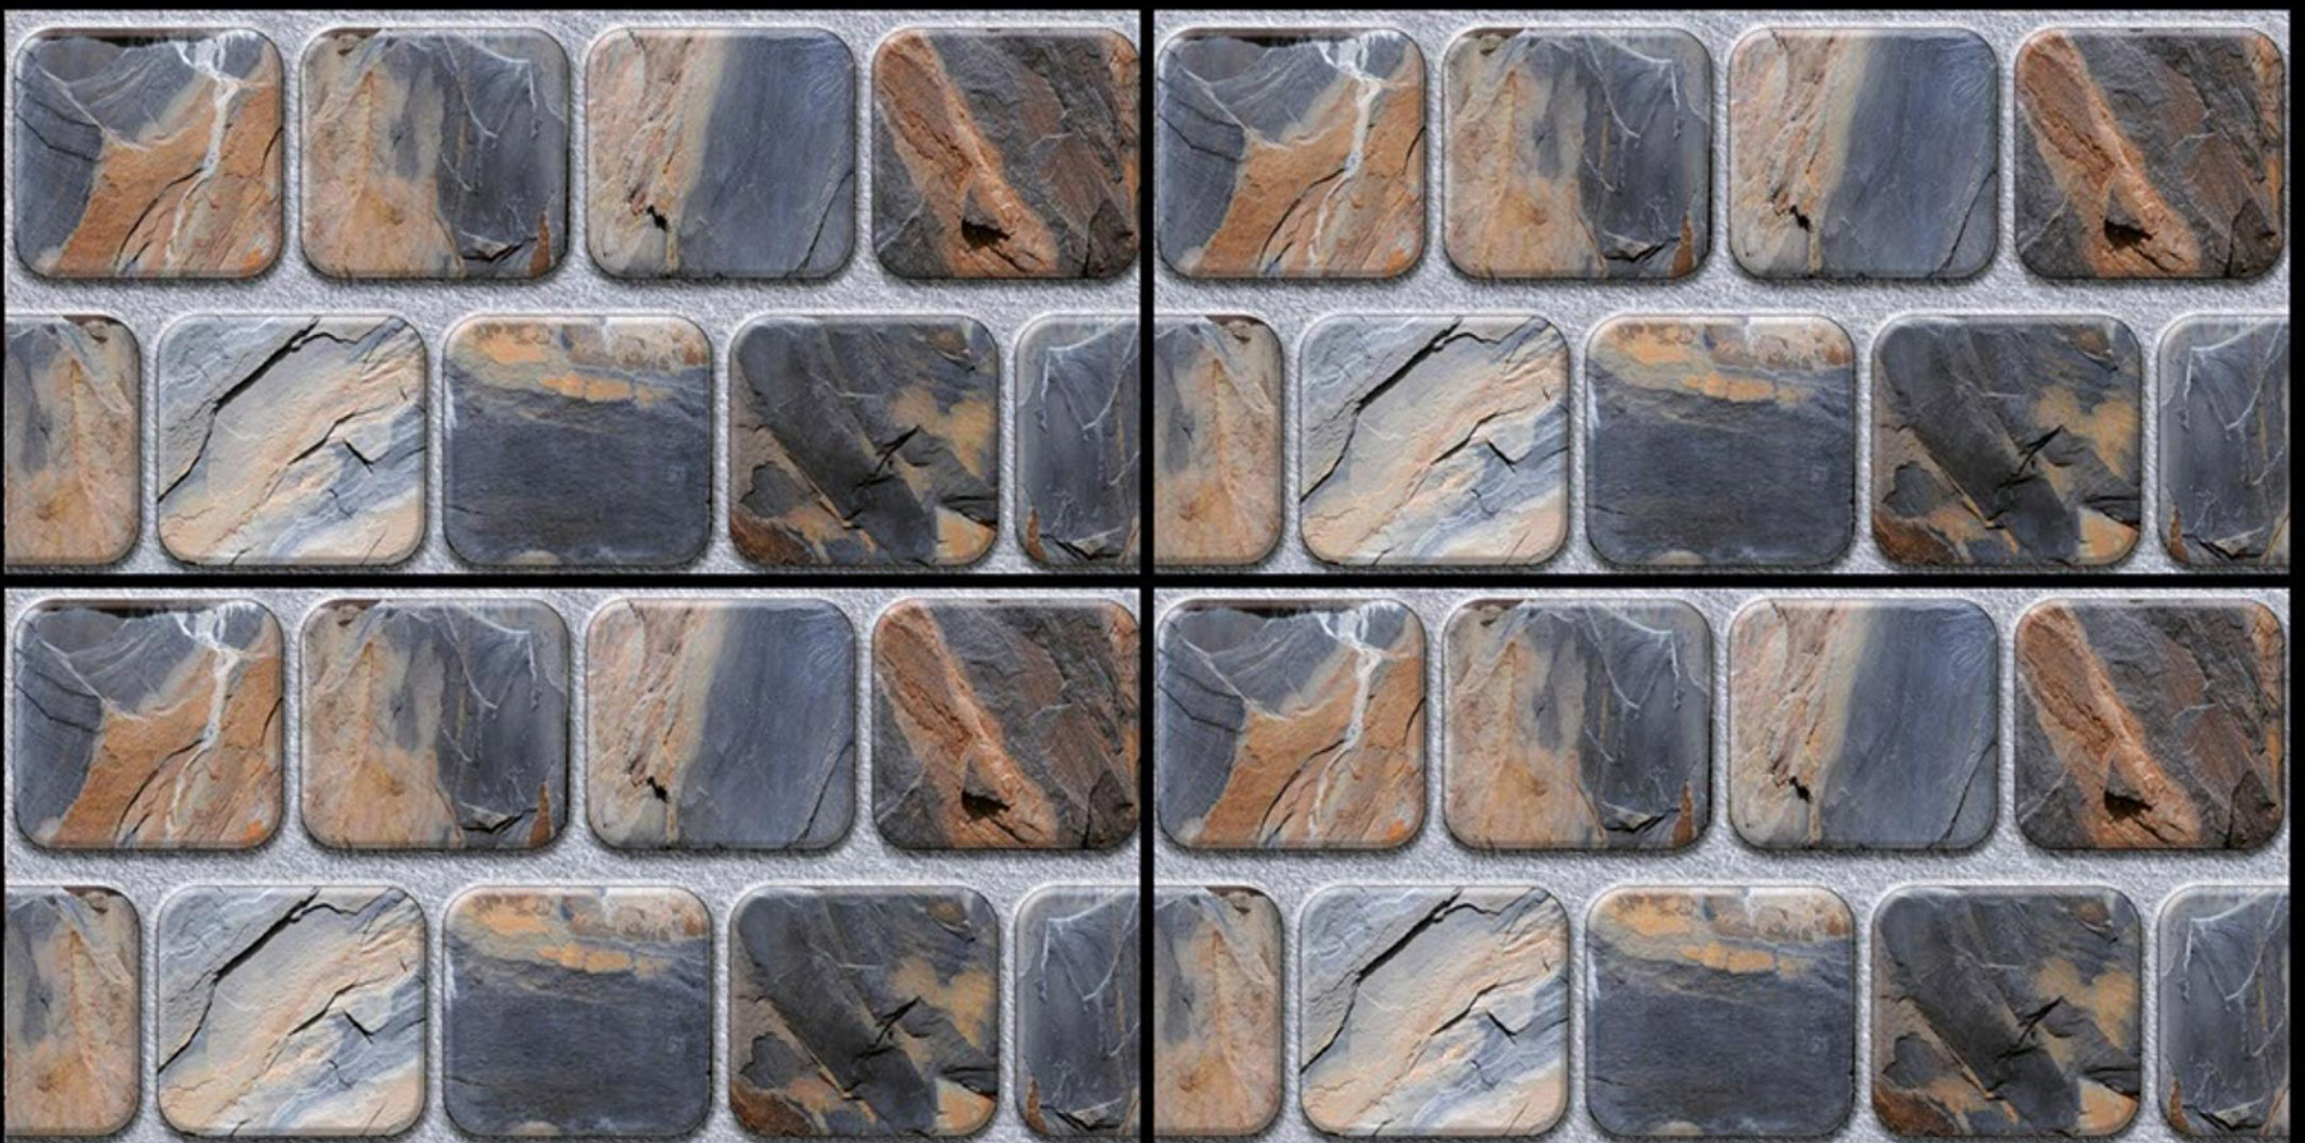

300X600
Glossy seires

Fonic

MY-19-20163