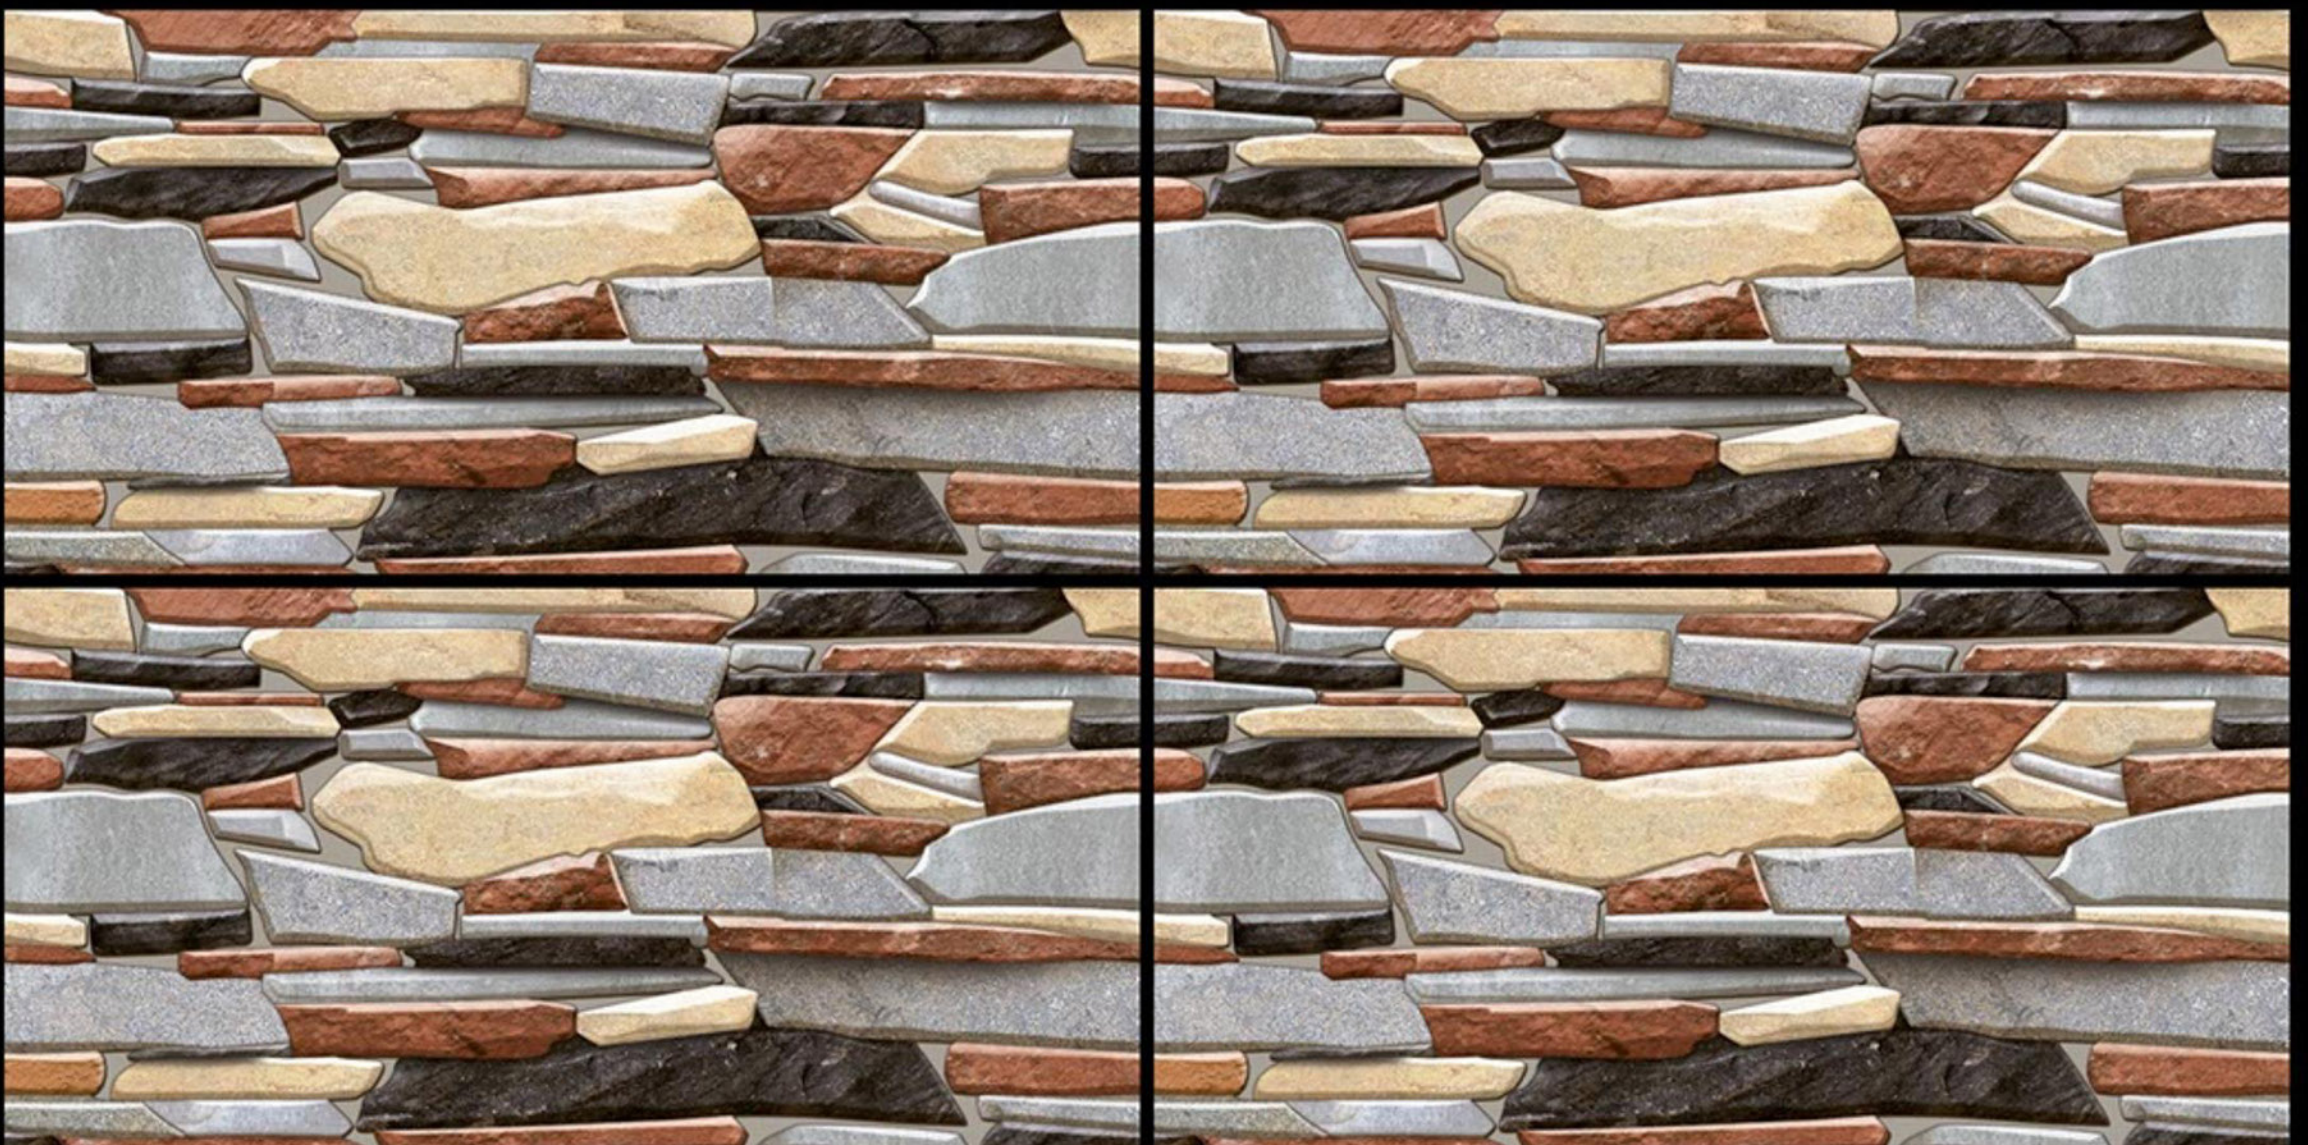

300X600
Glossy seires

Fonic

MY-20-20105