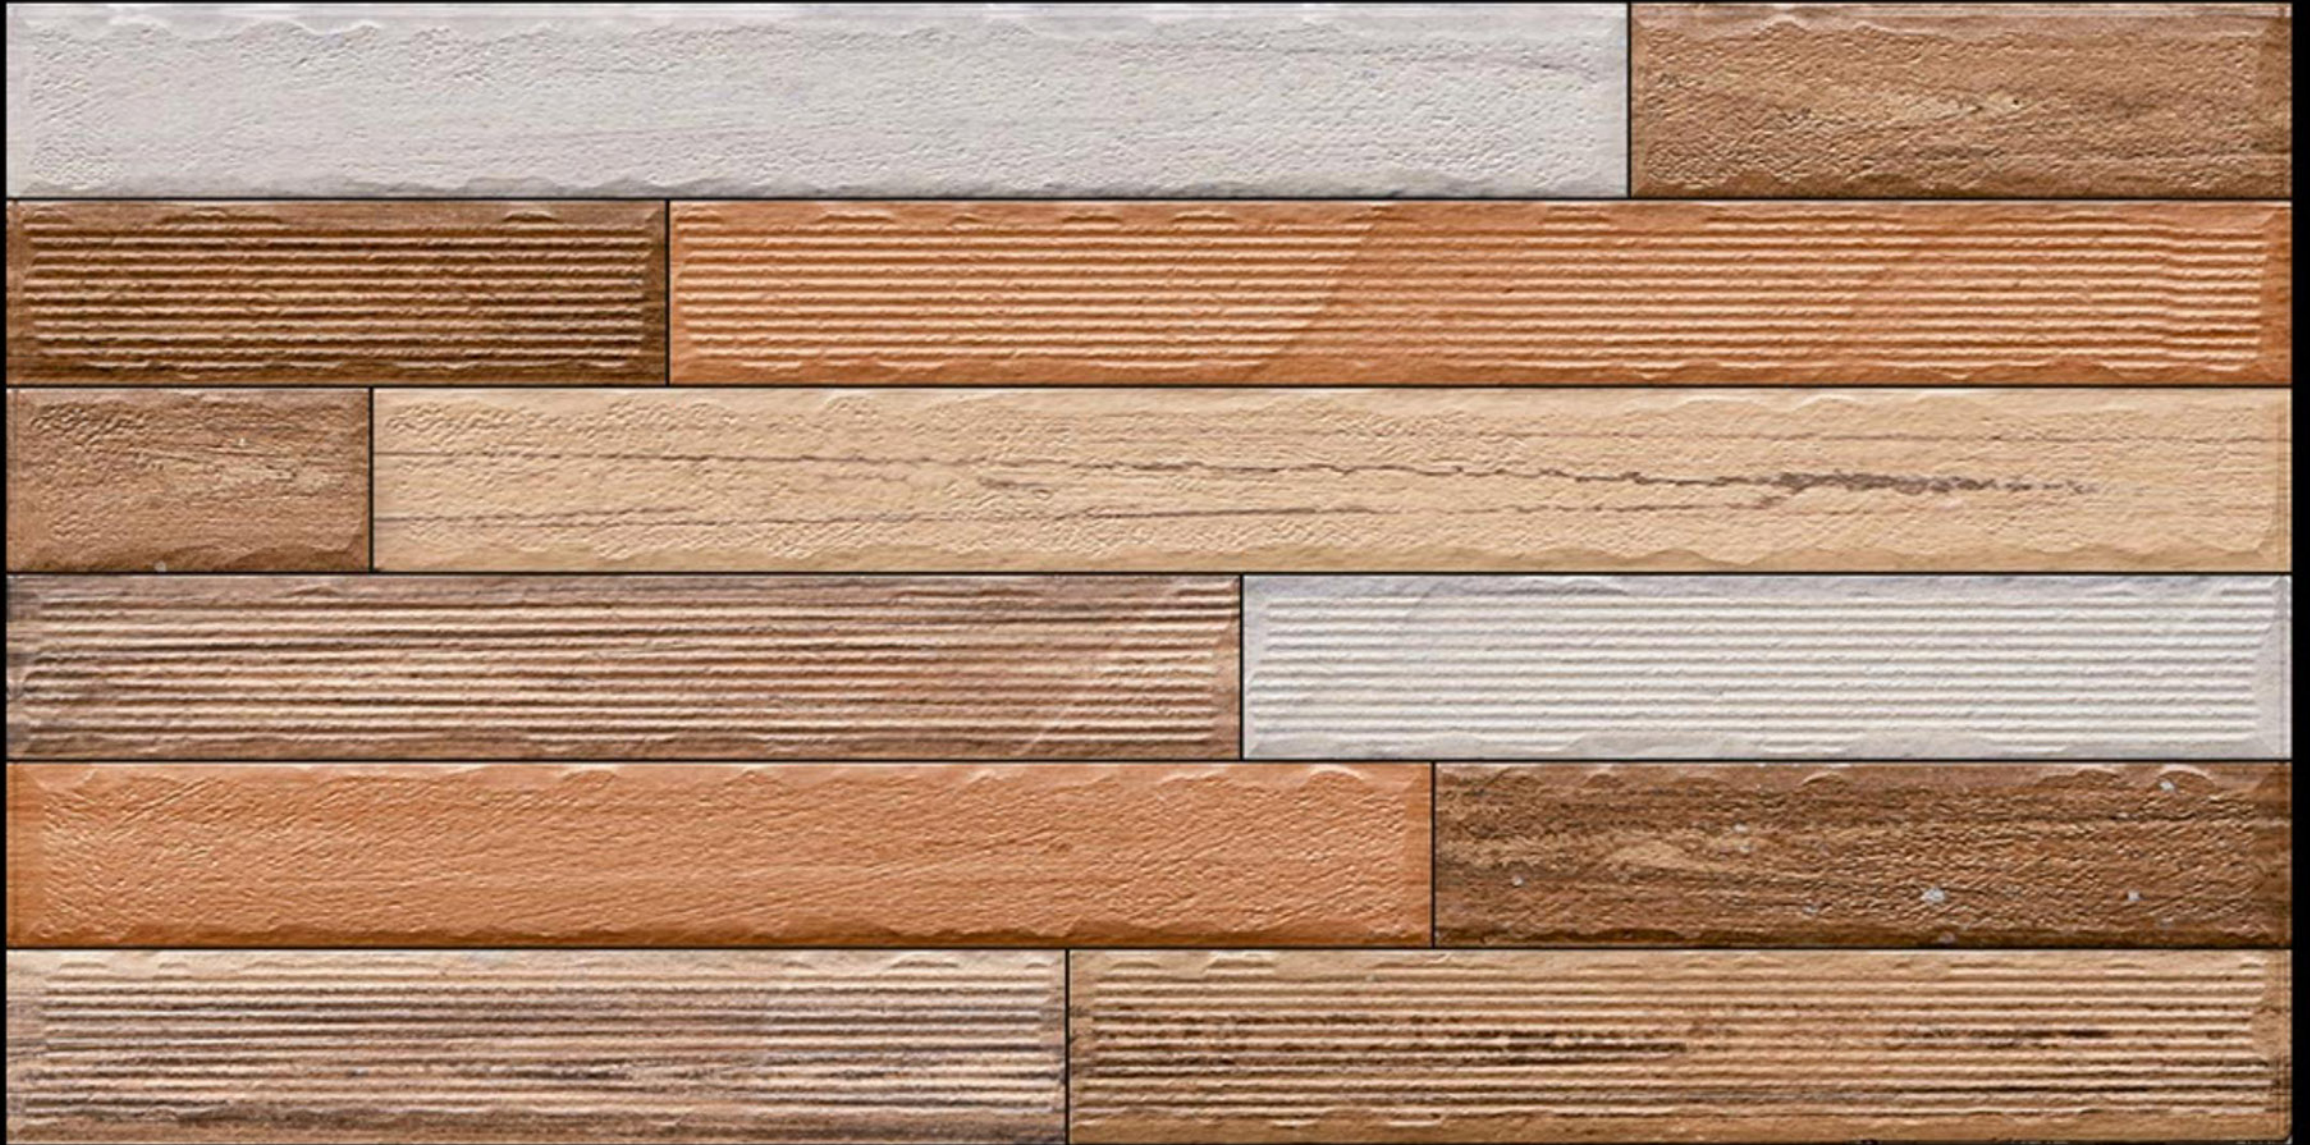

DIGITAL | 300MM X600MM
WALL TILES | GLOSSY SERIES
ELEVATION

300X600
Glossy seires

FONIC

SL-20-20003

300X600
Glossy seires

FONIC

SL-20-20005

300X600
Glossy seires