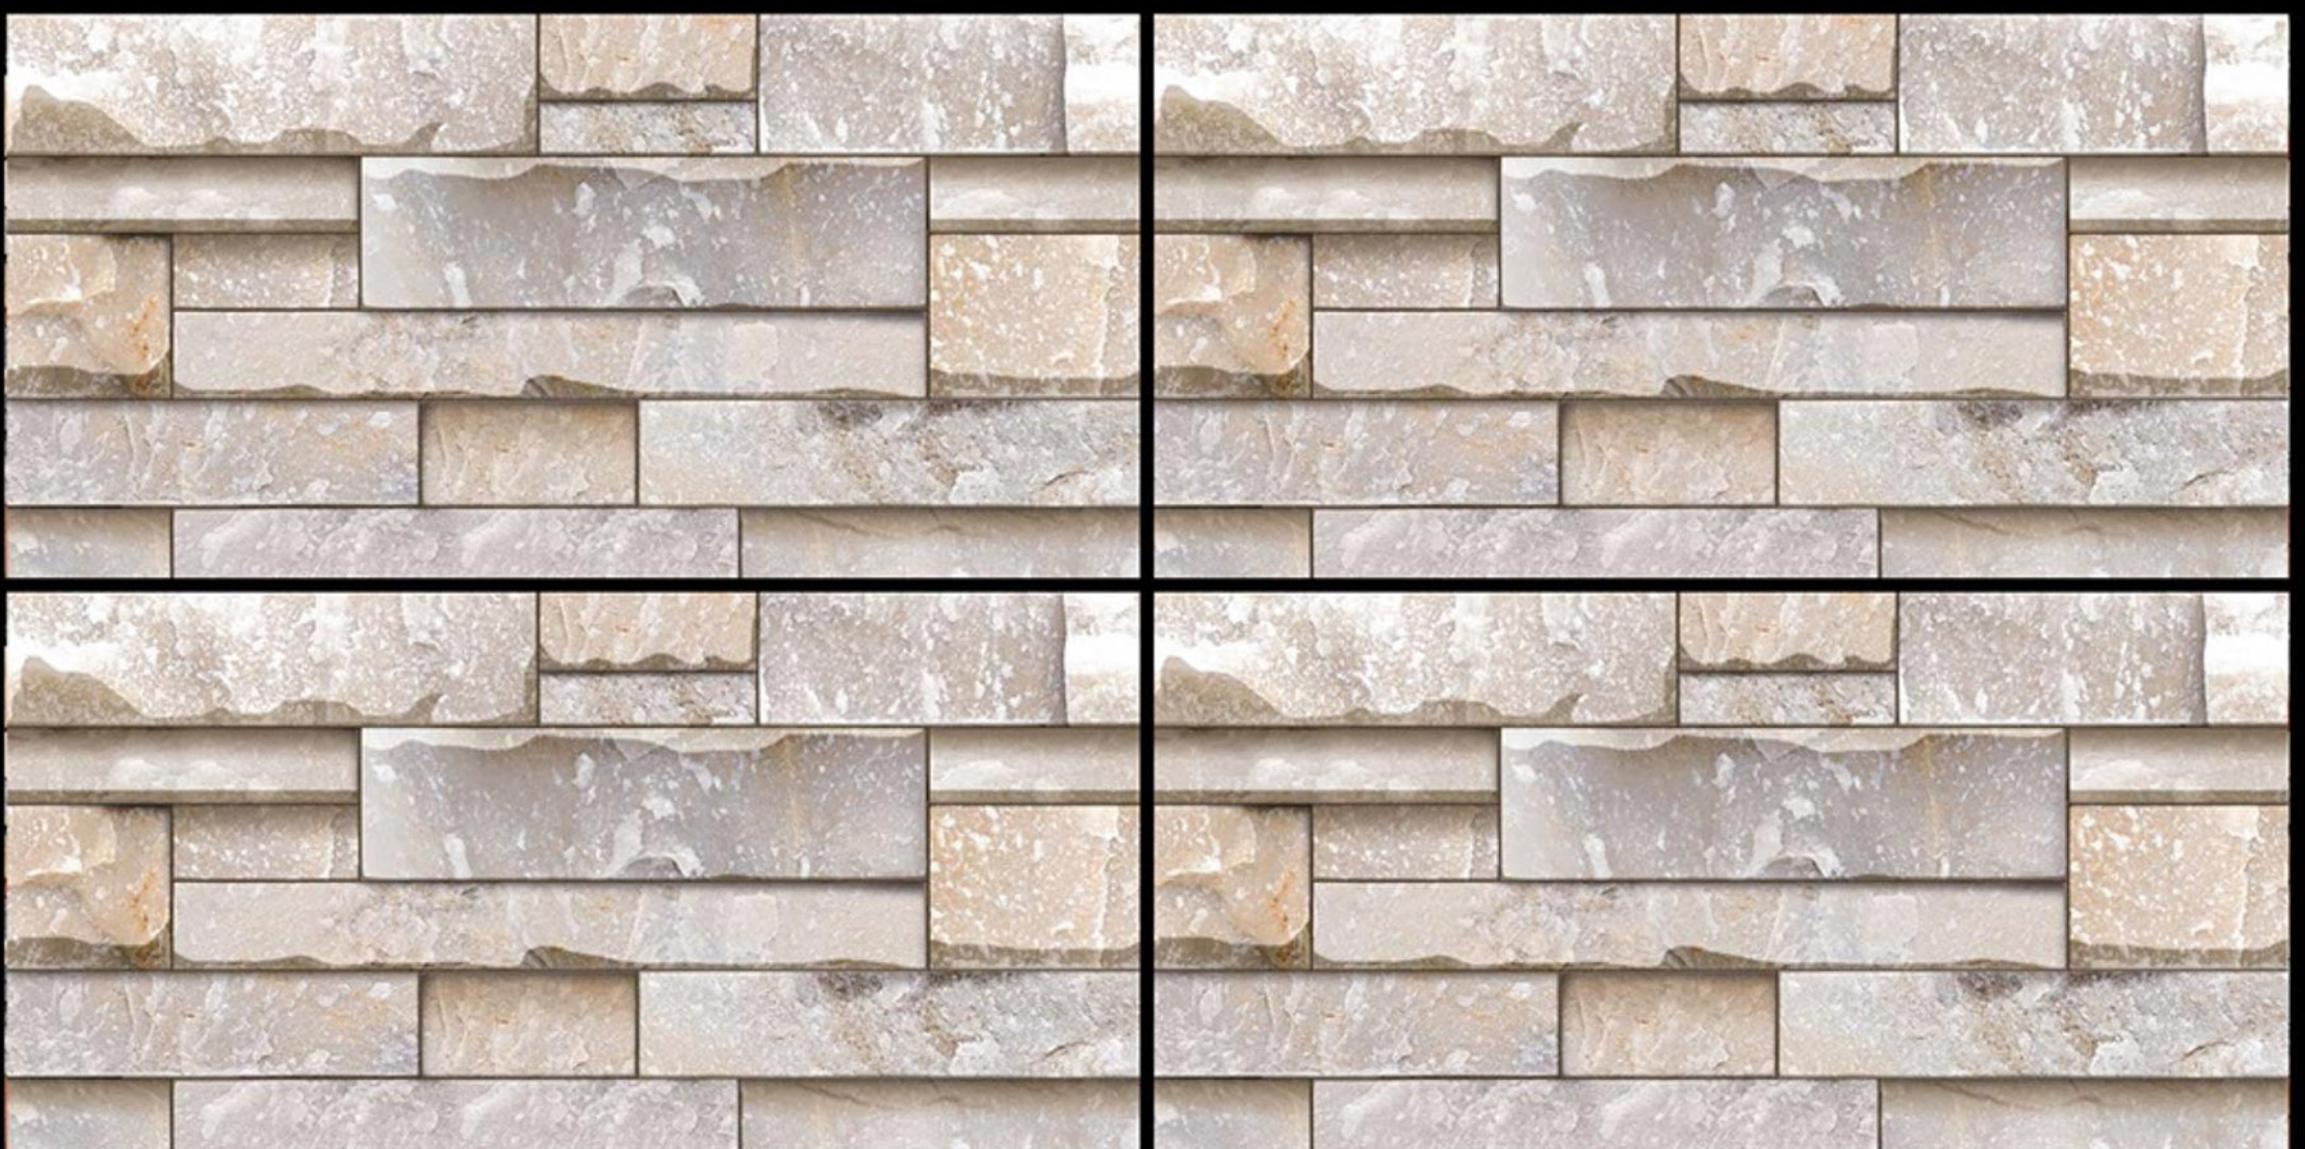

300X600
Glossy seires

FONIC

MY-19-20152