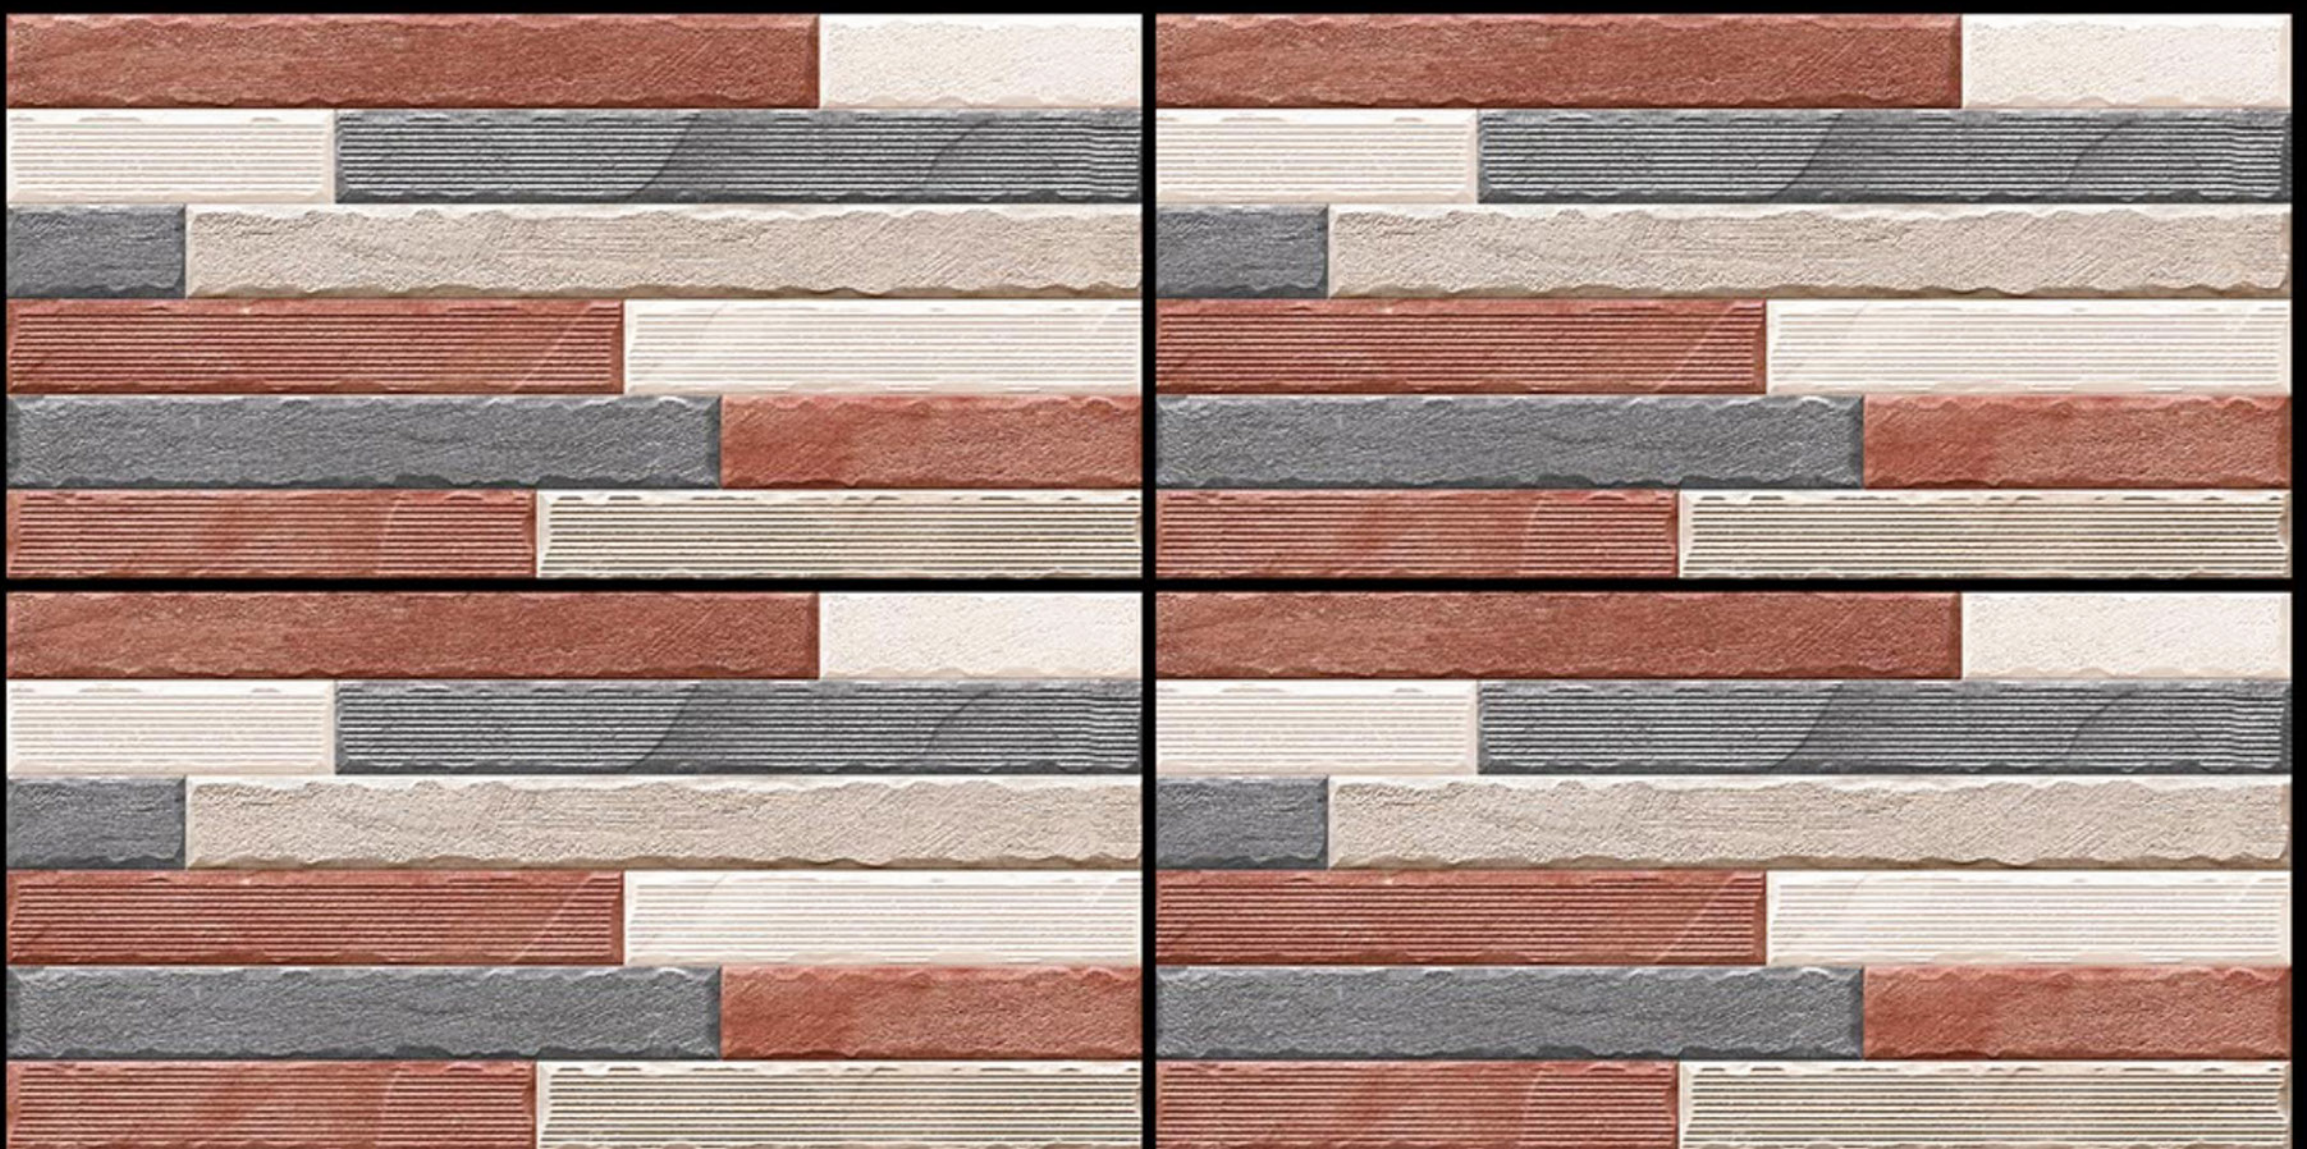

300X600
Glossy seires

FONIC

AM-20-20088