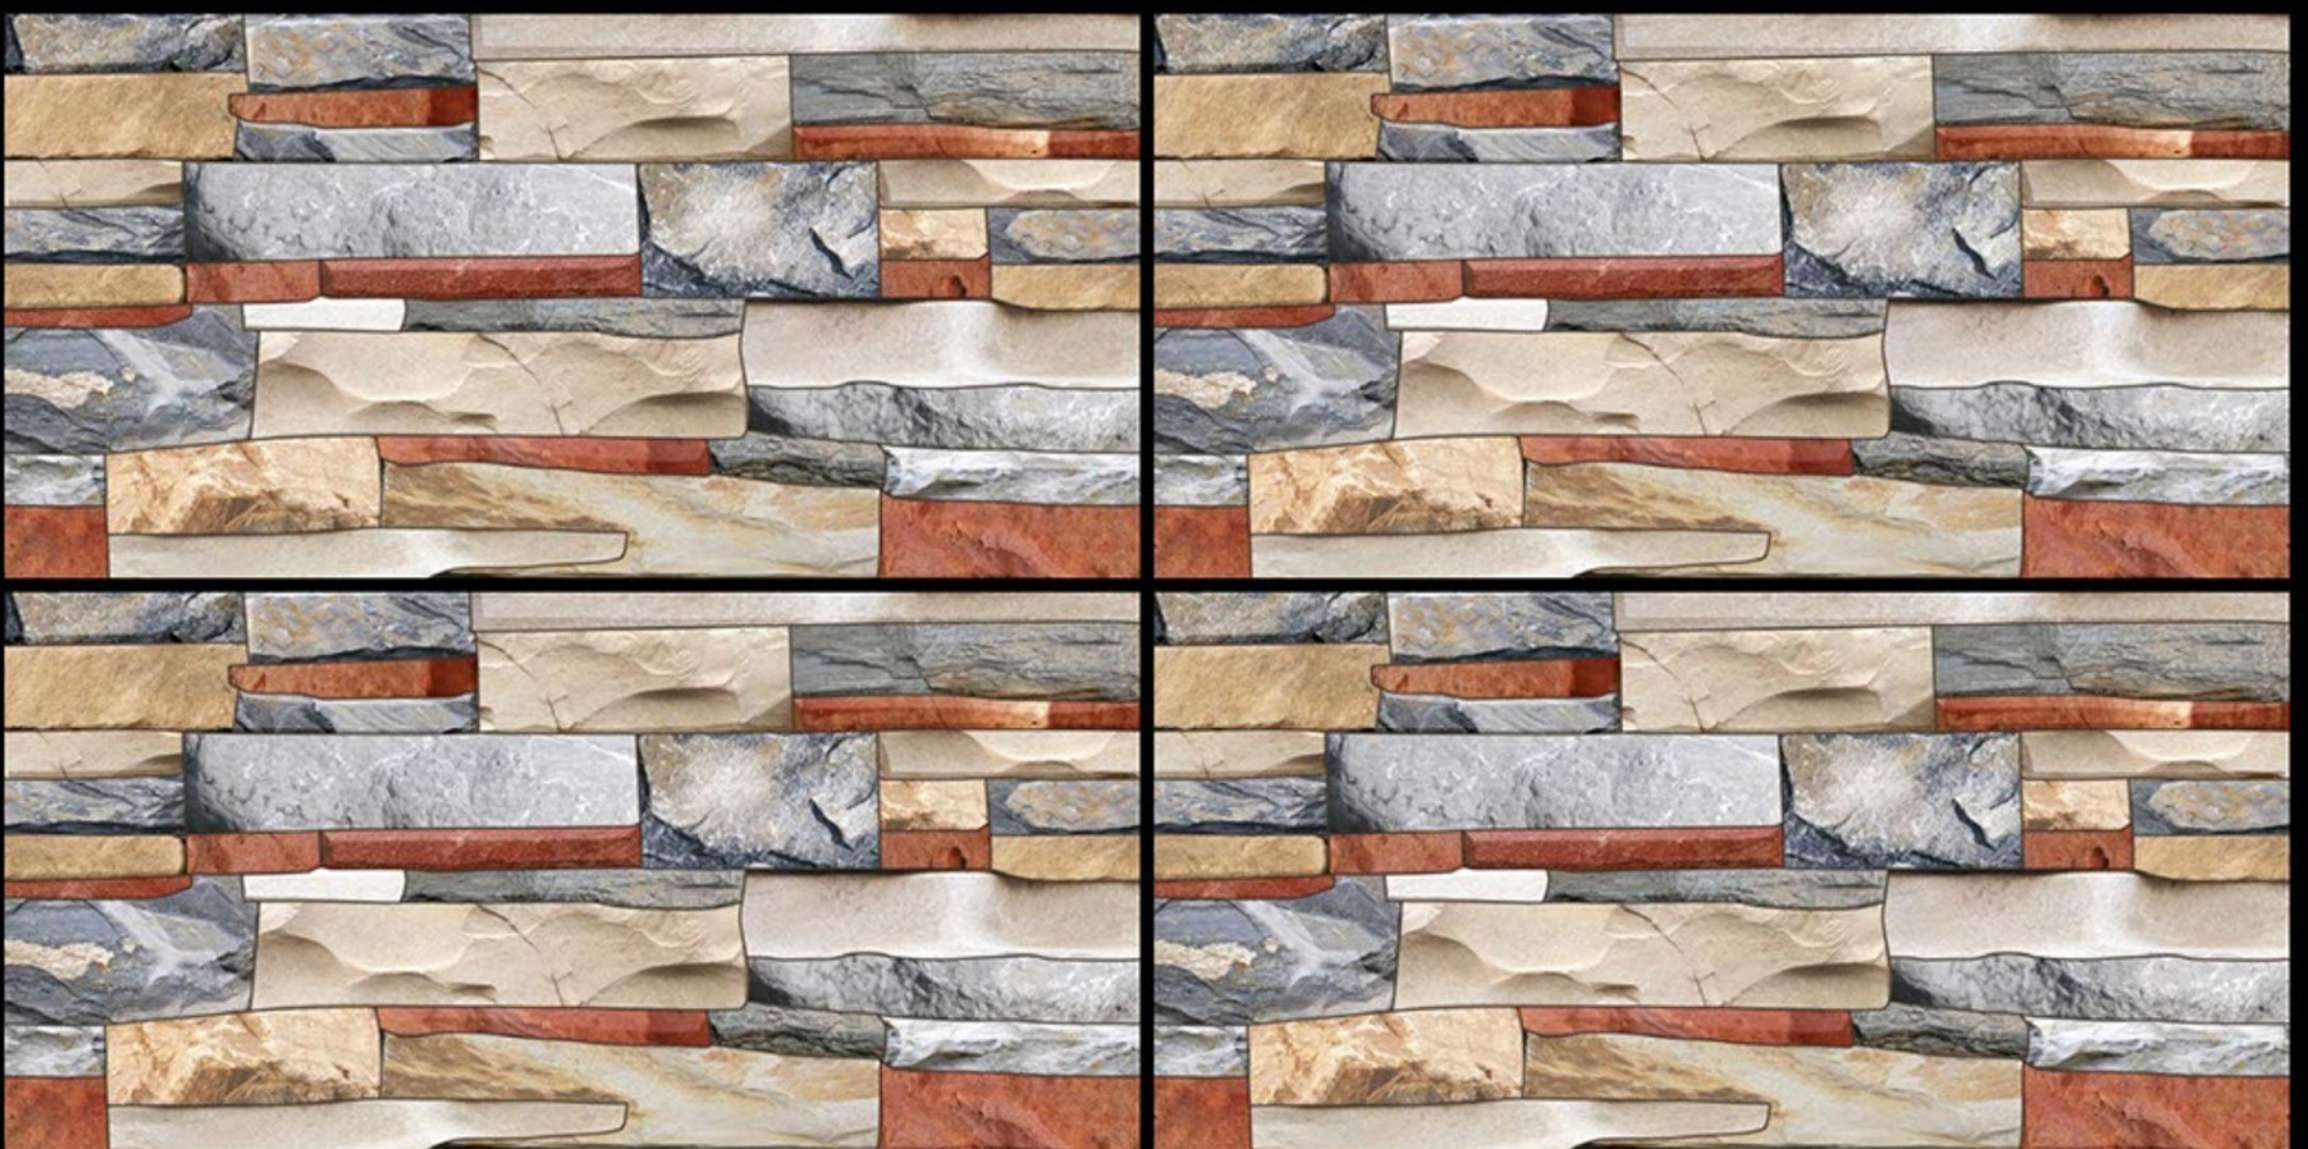

300X600
Glossy seires

Fonic

AM-20-20106