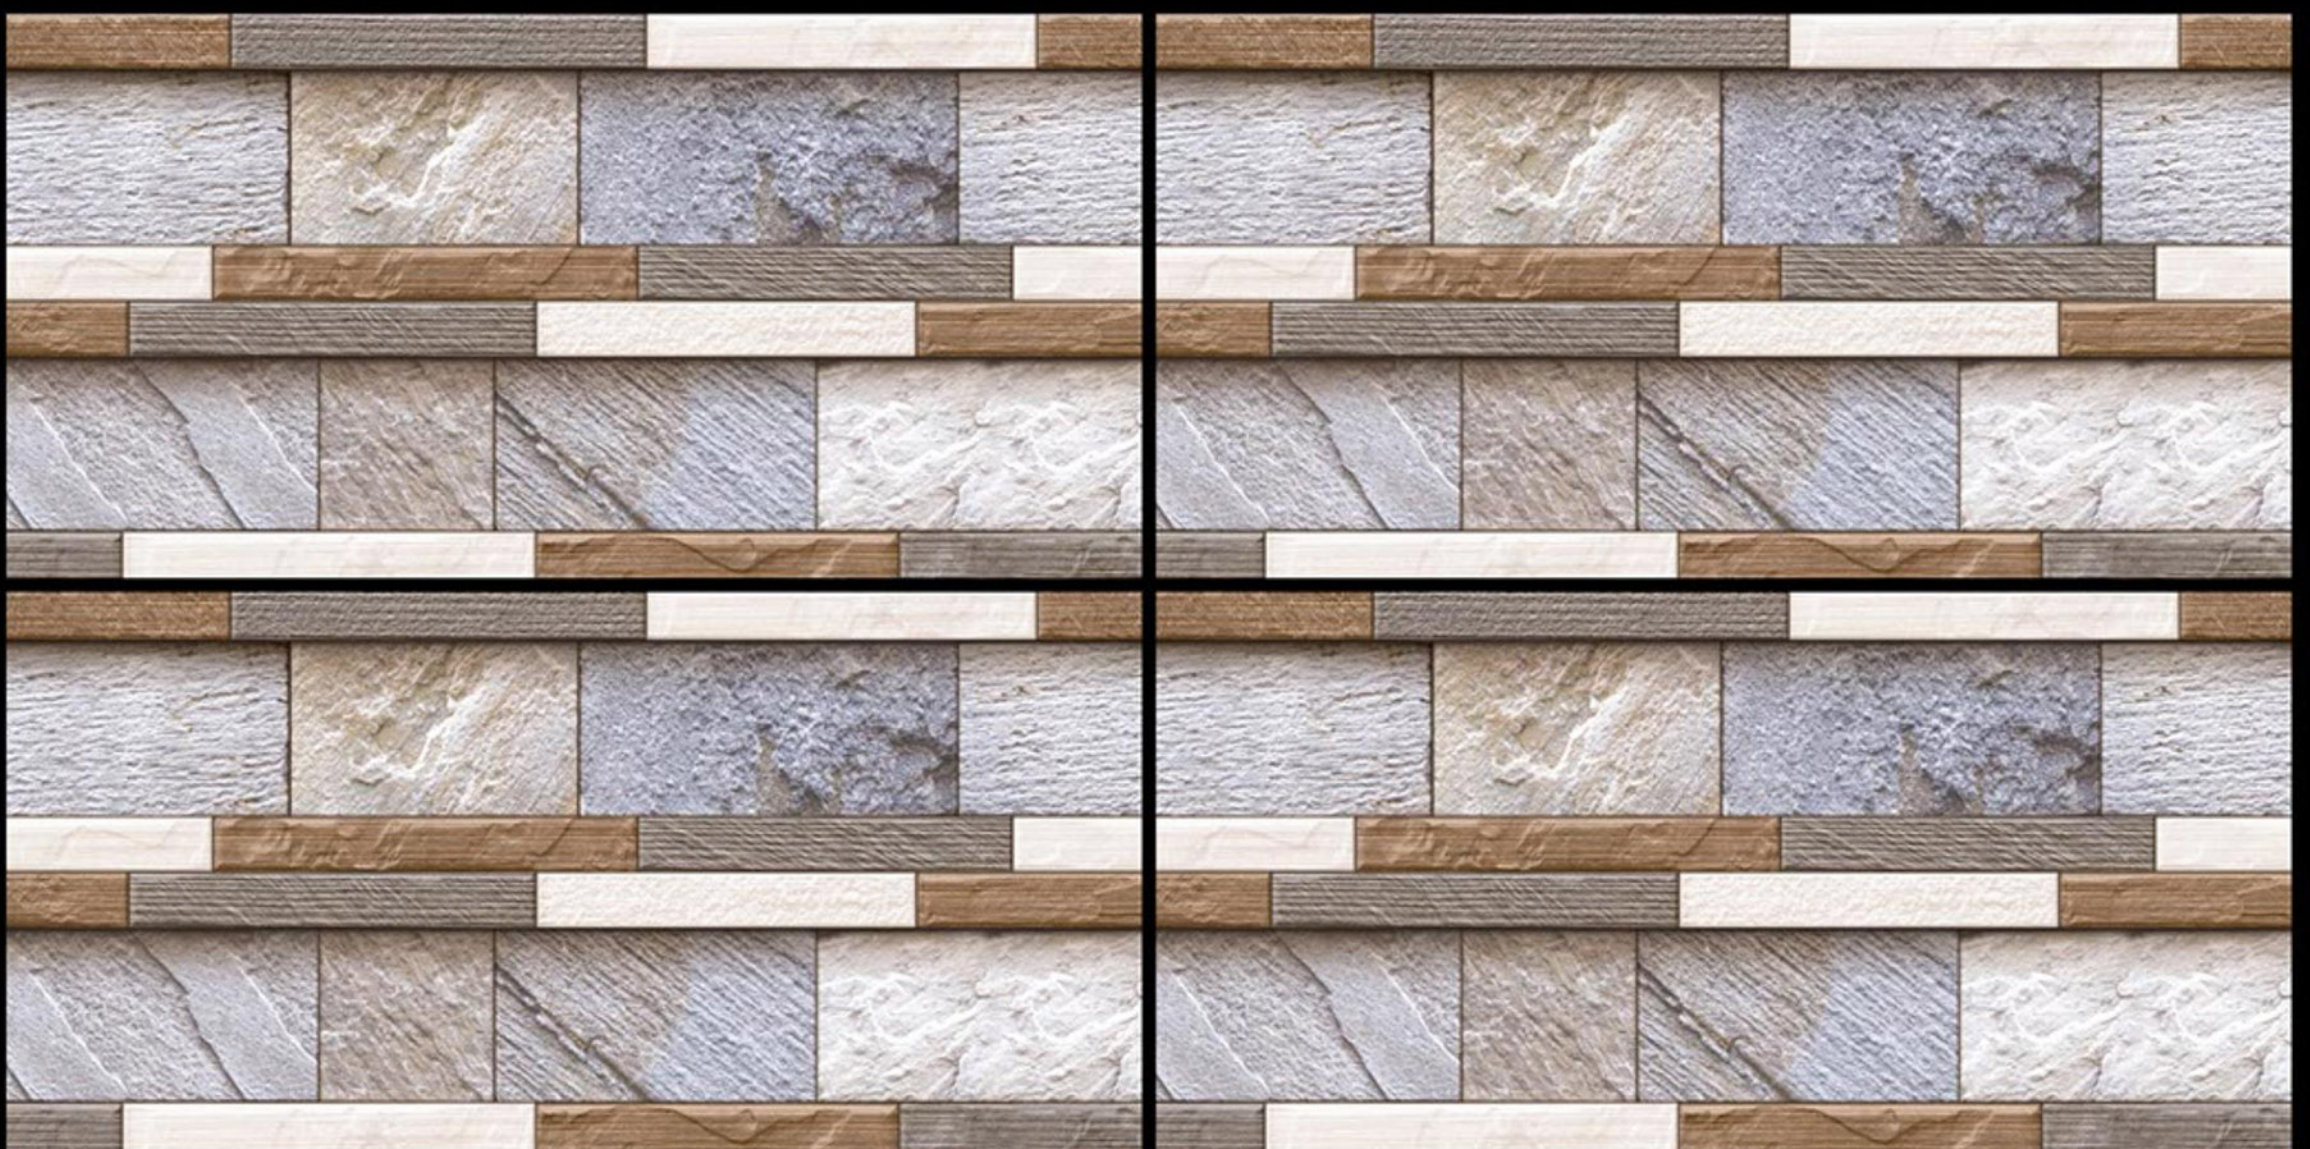

300X600
Glossy seires

Fonic

MY-19-20158