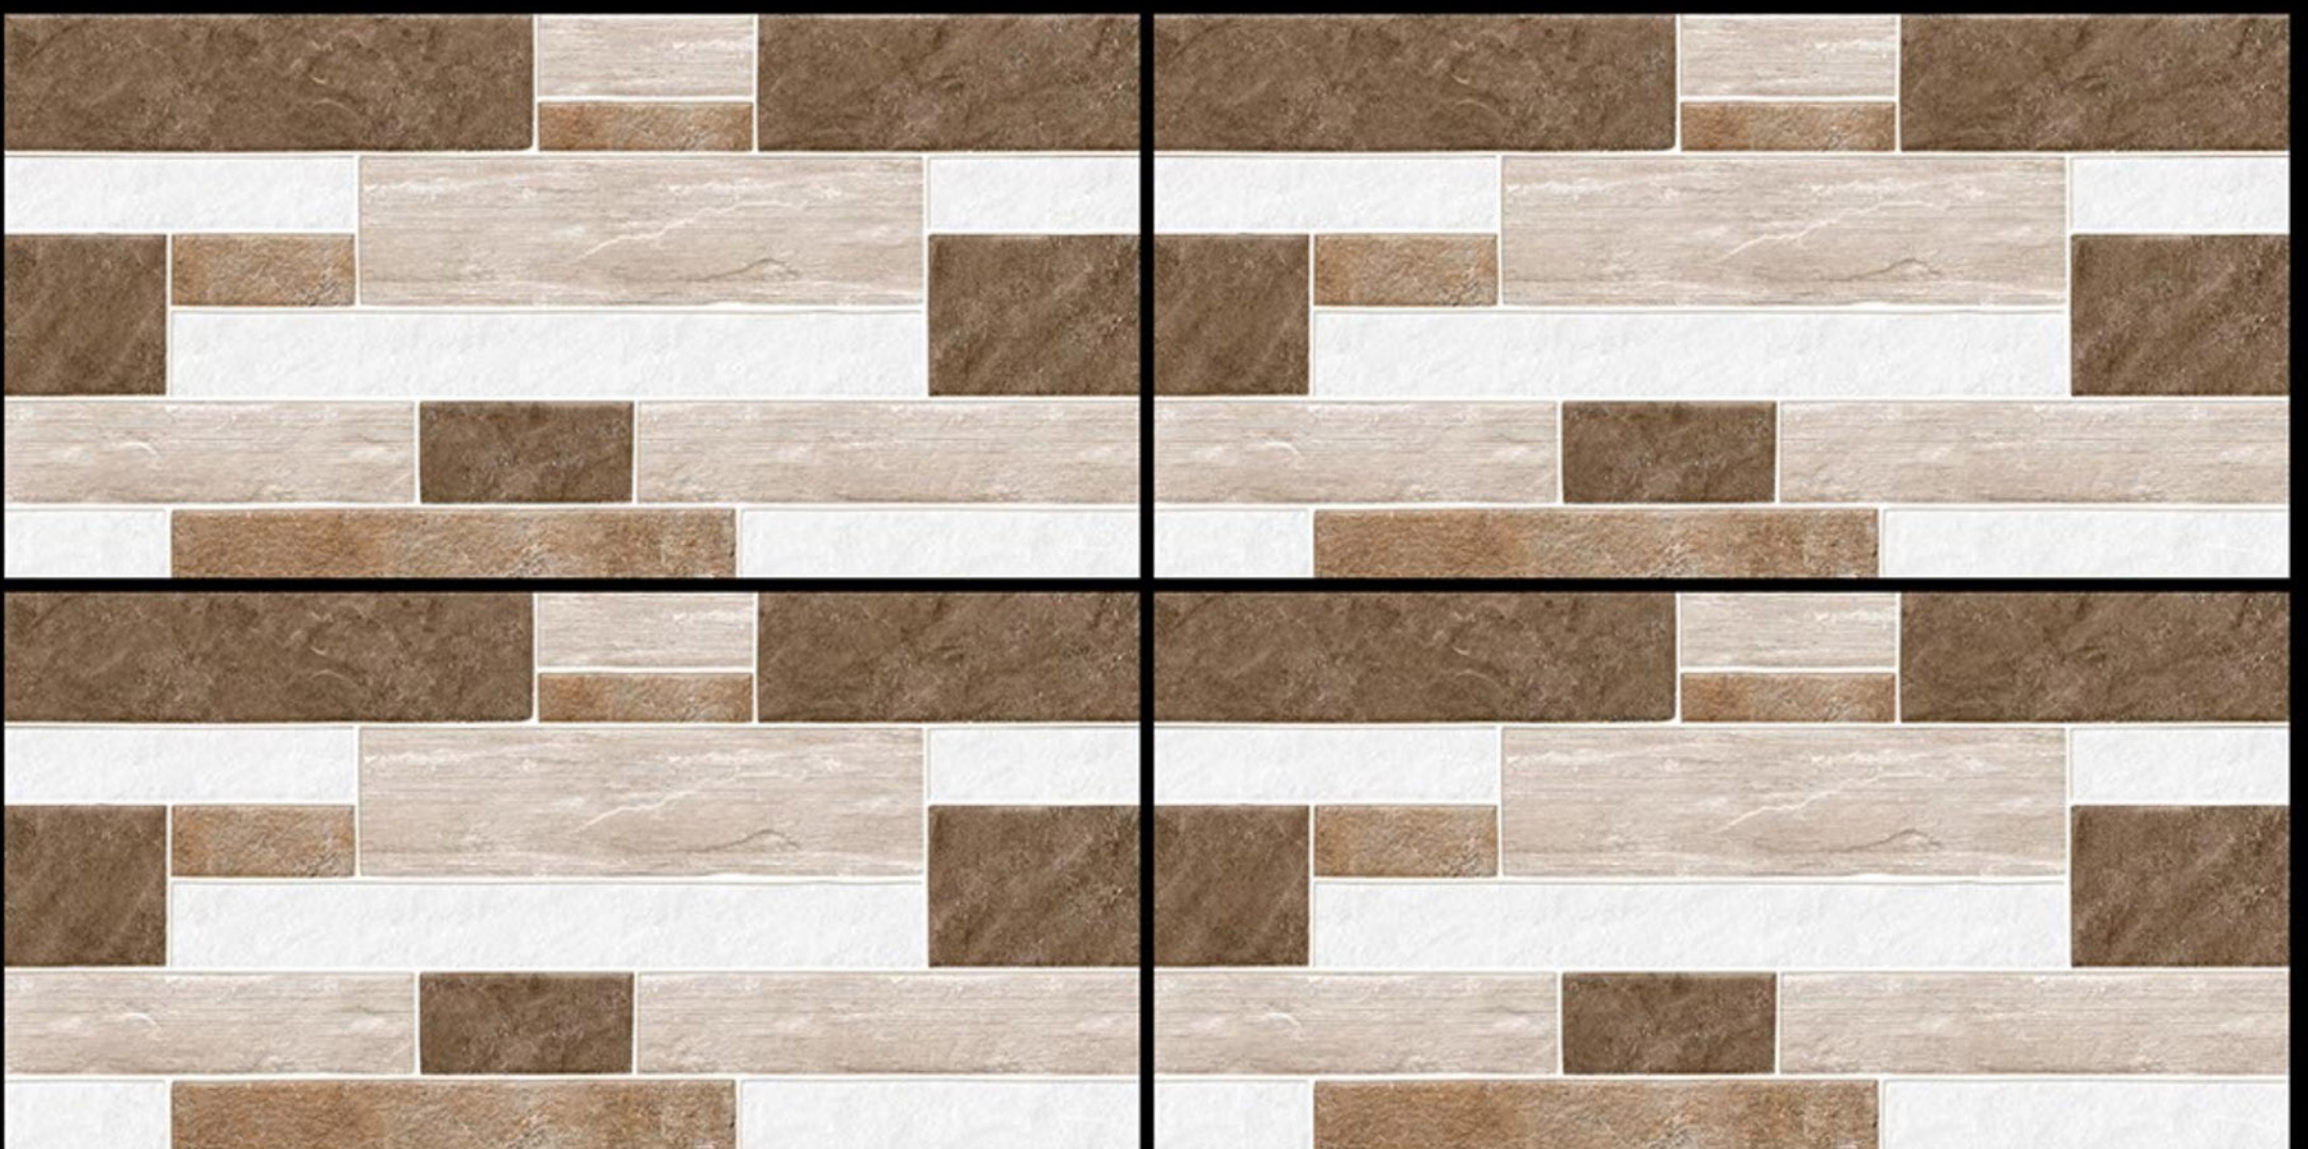

300X600
Glossy seires

FONIC

MY-19-20153