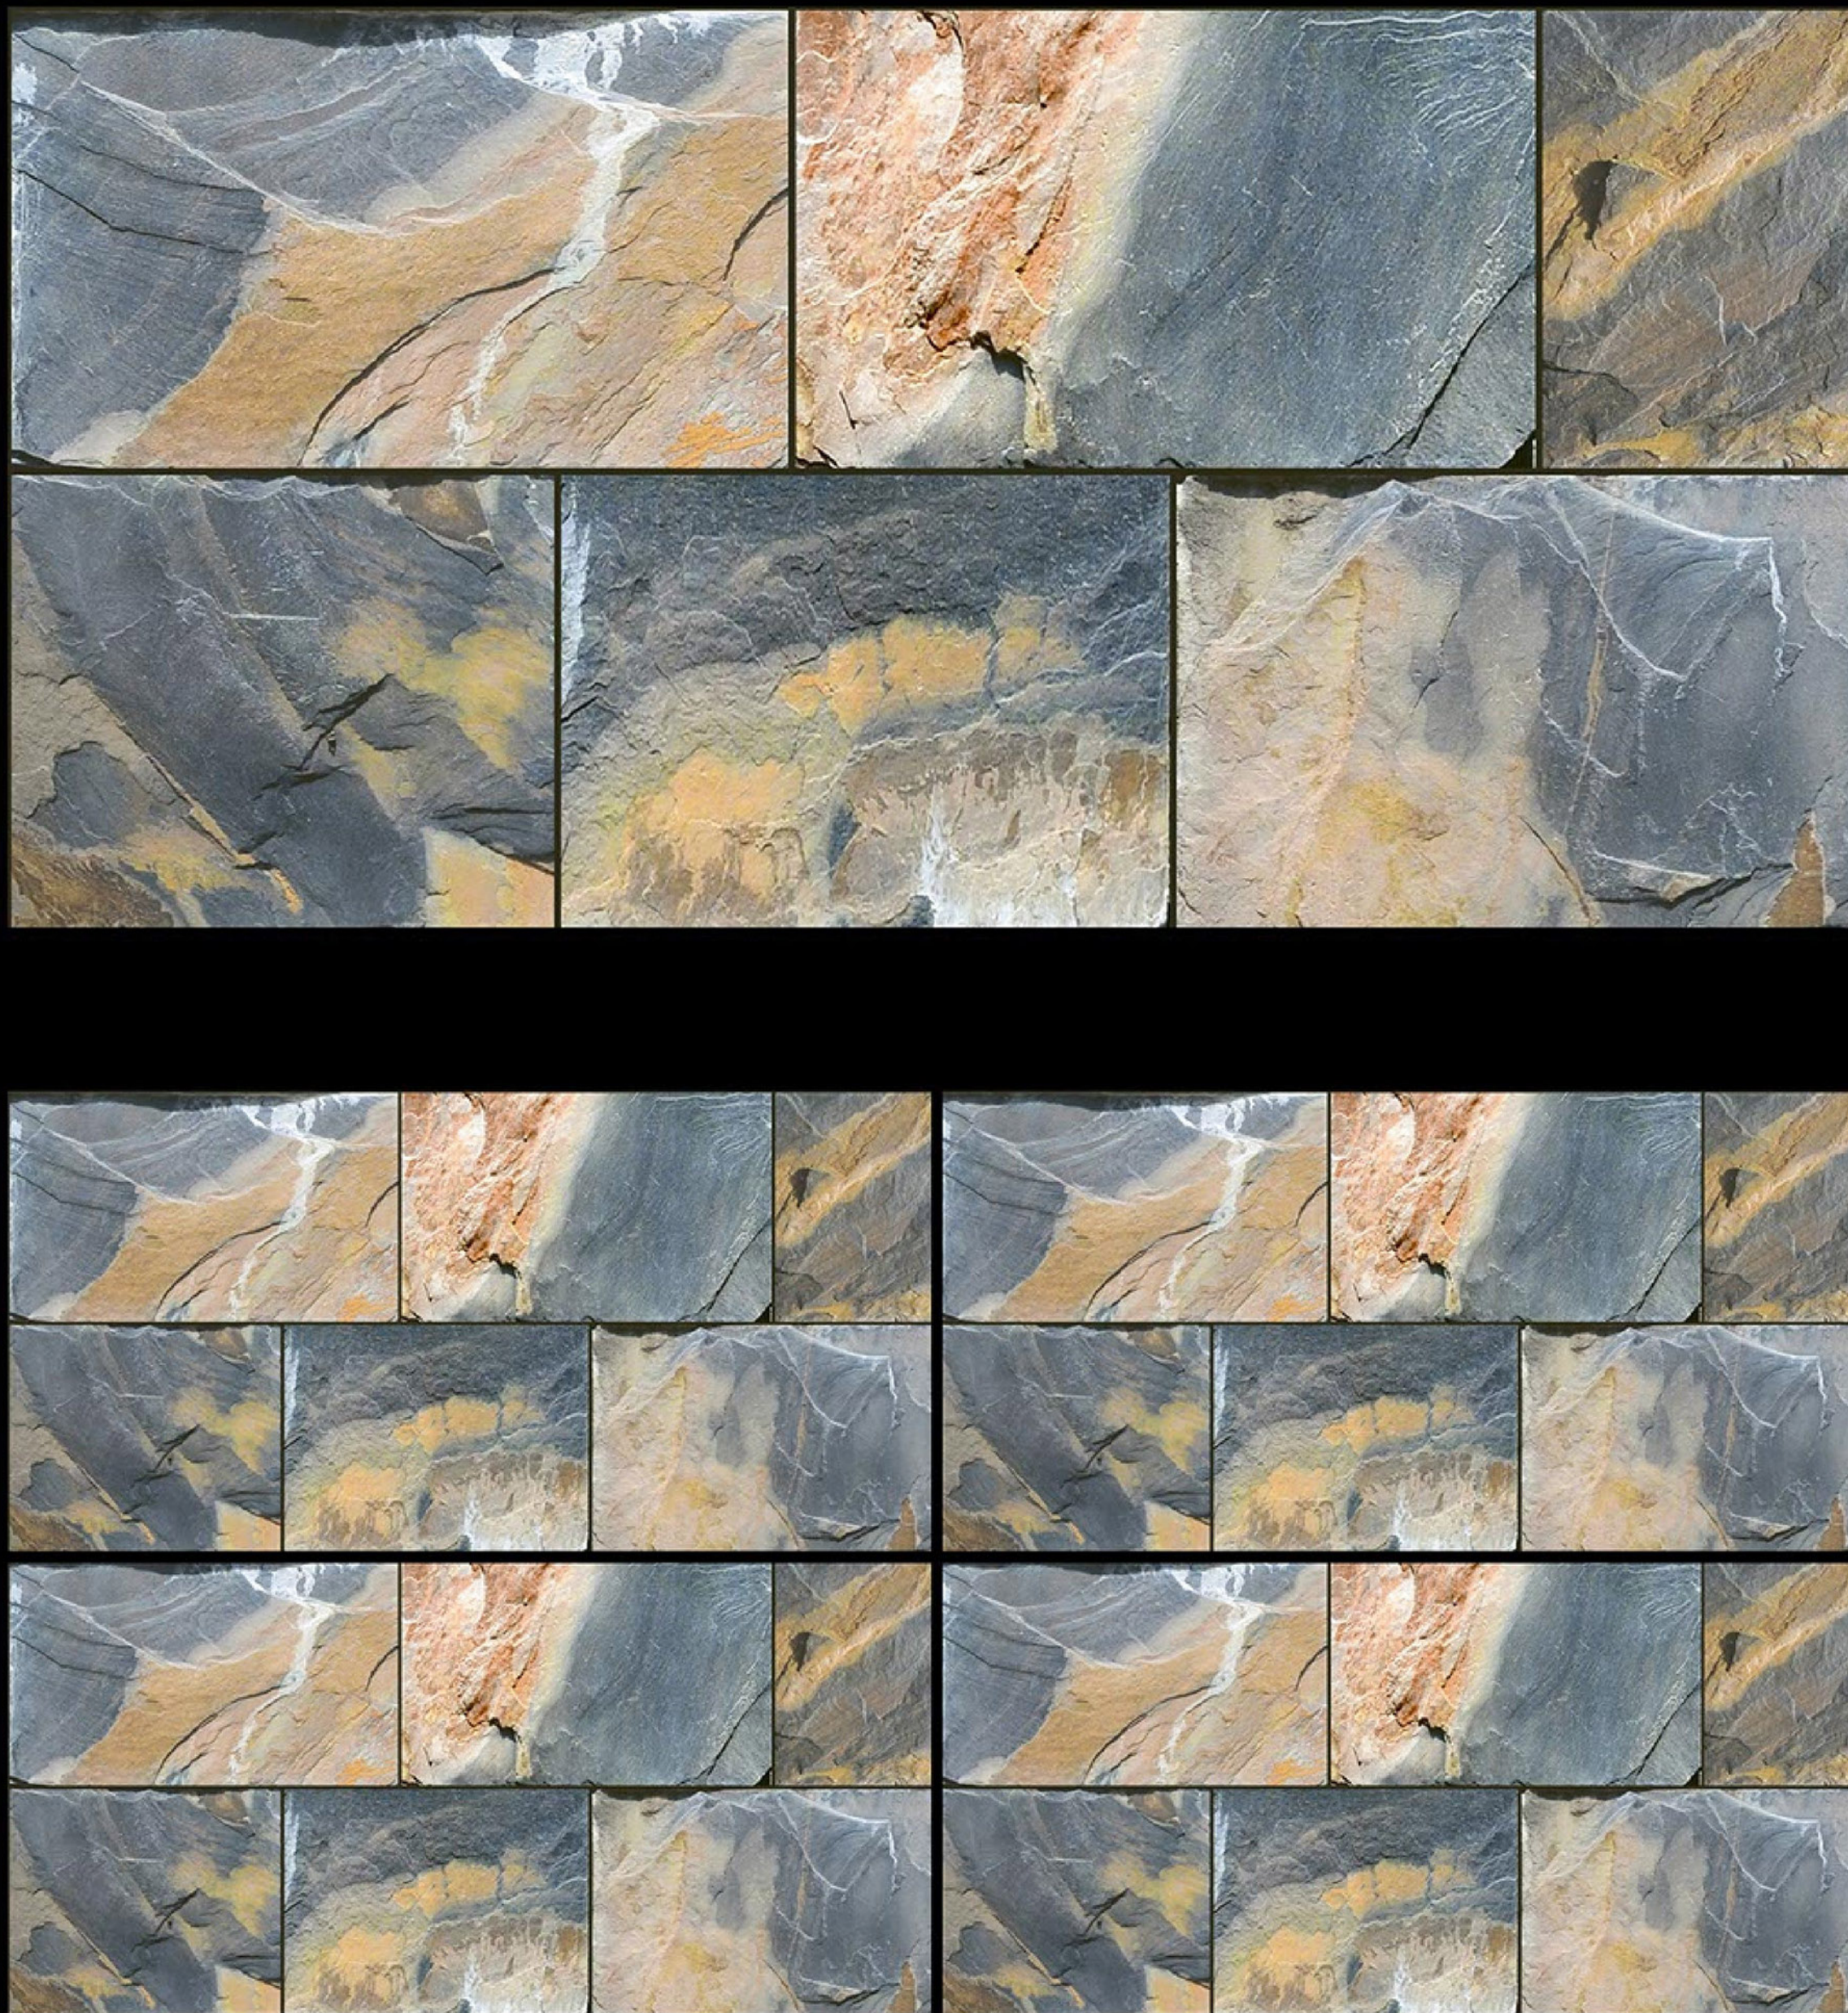

300X600
Matt seires

FONIC

MY-20-10103