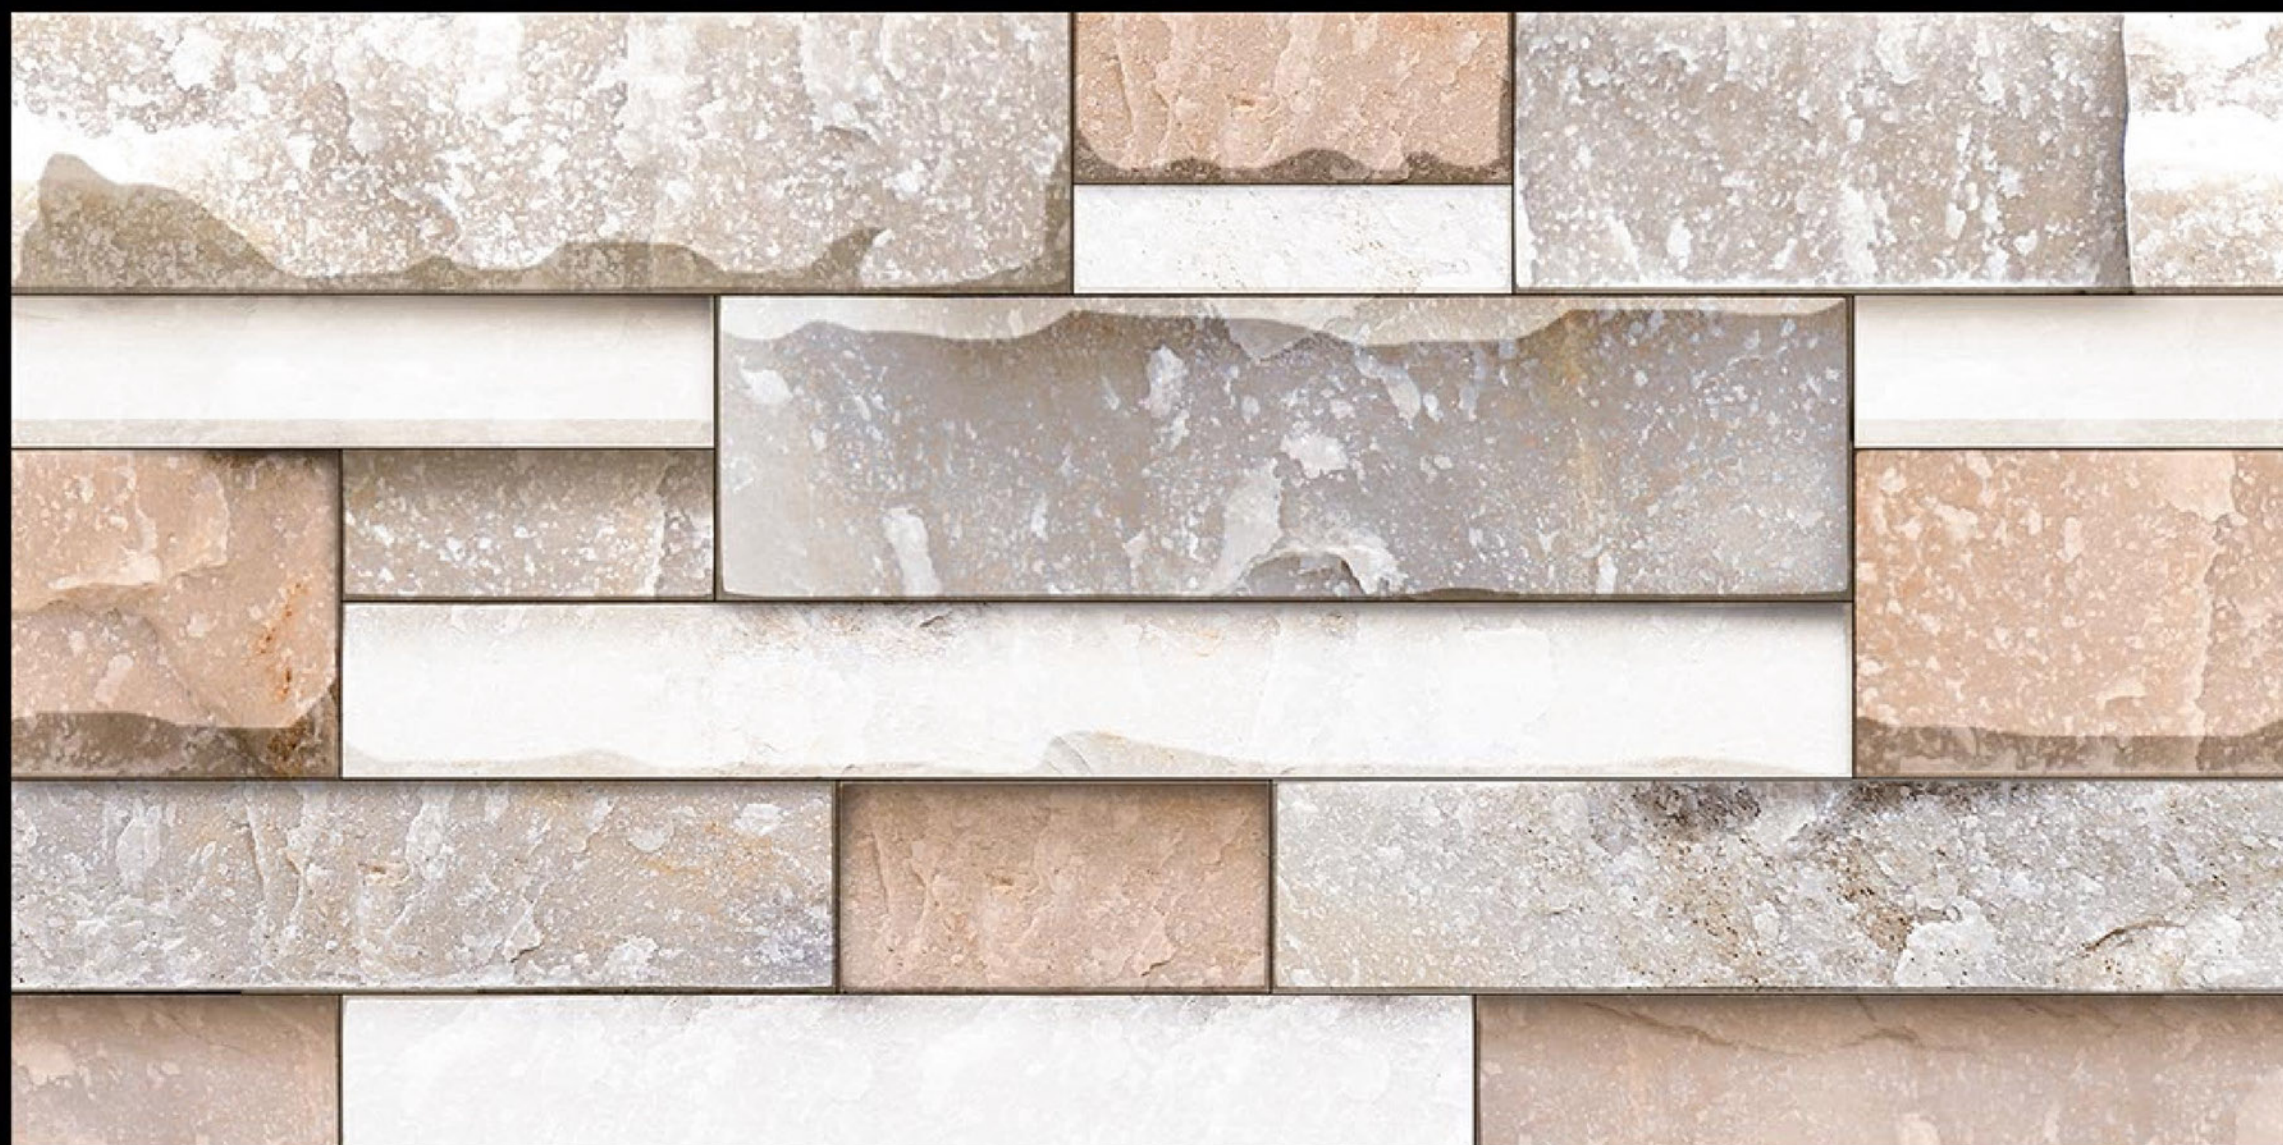

300X600
Matt seires

Fonic

MY-19-10034