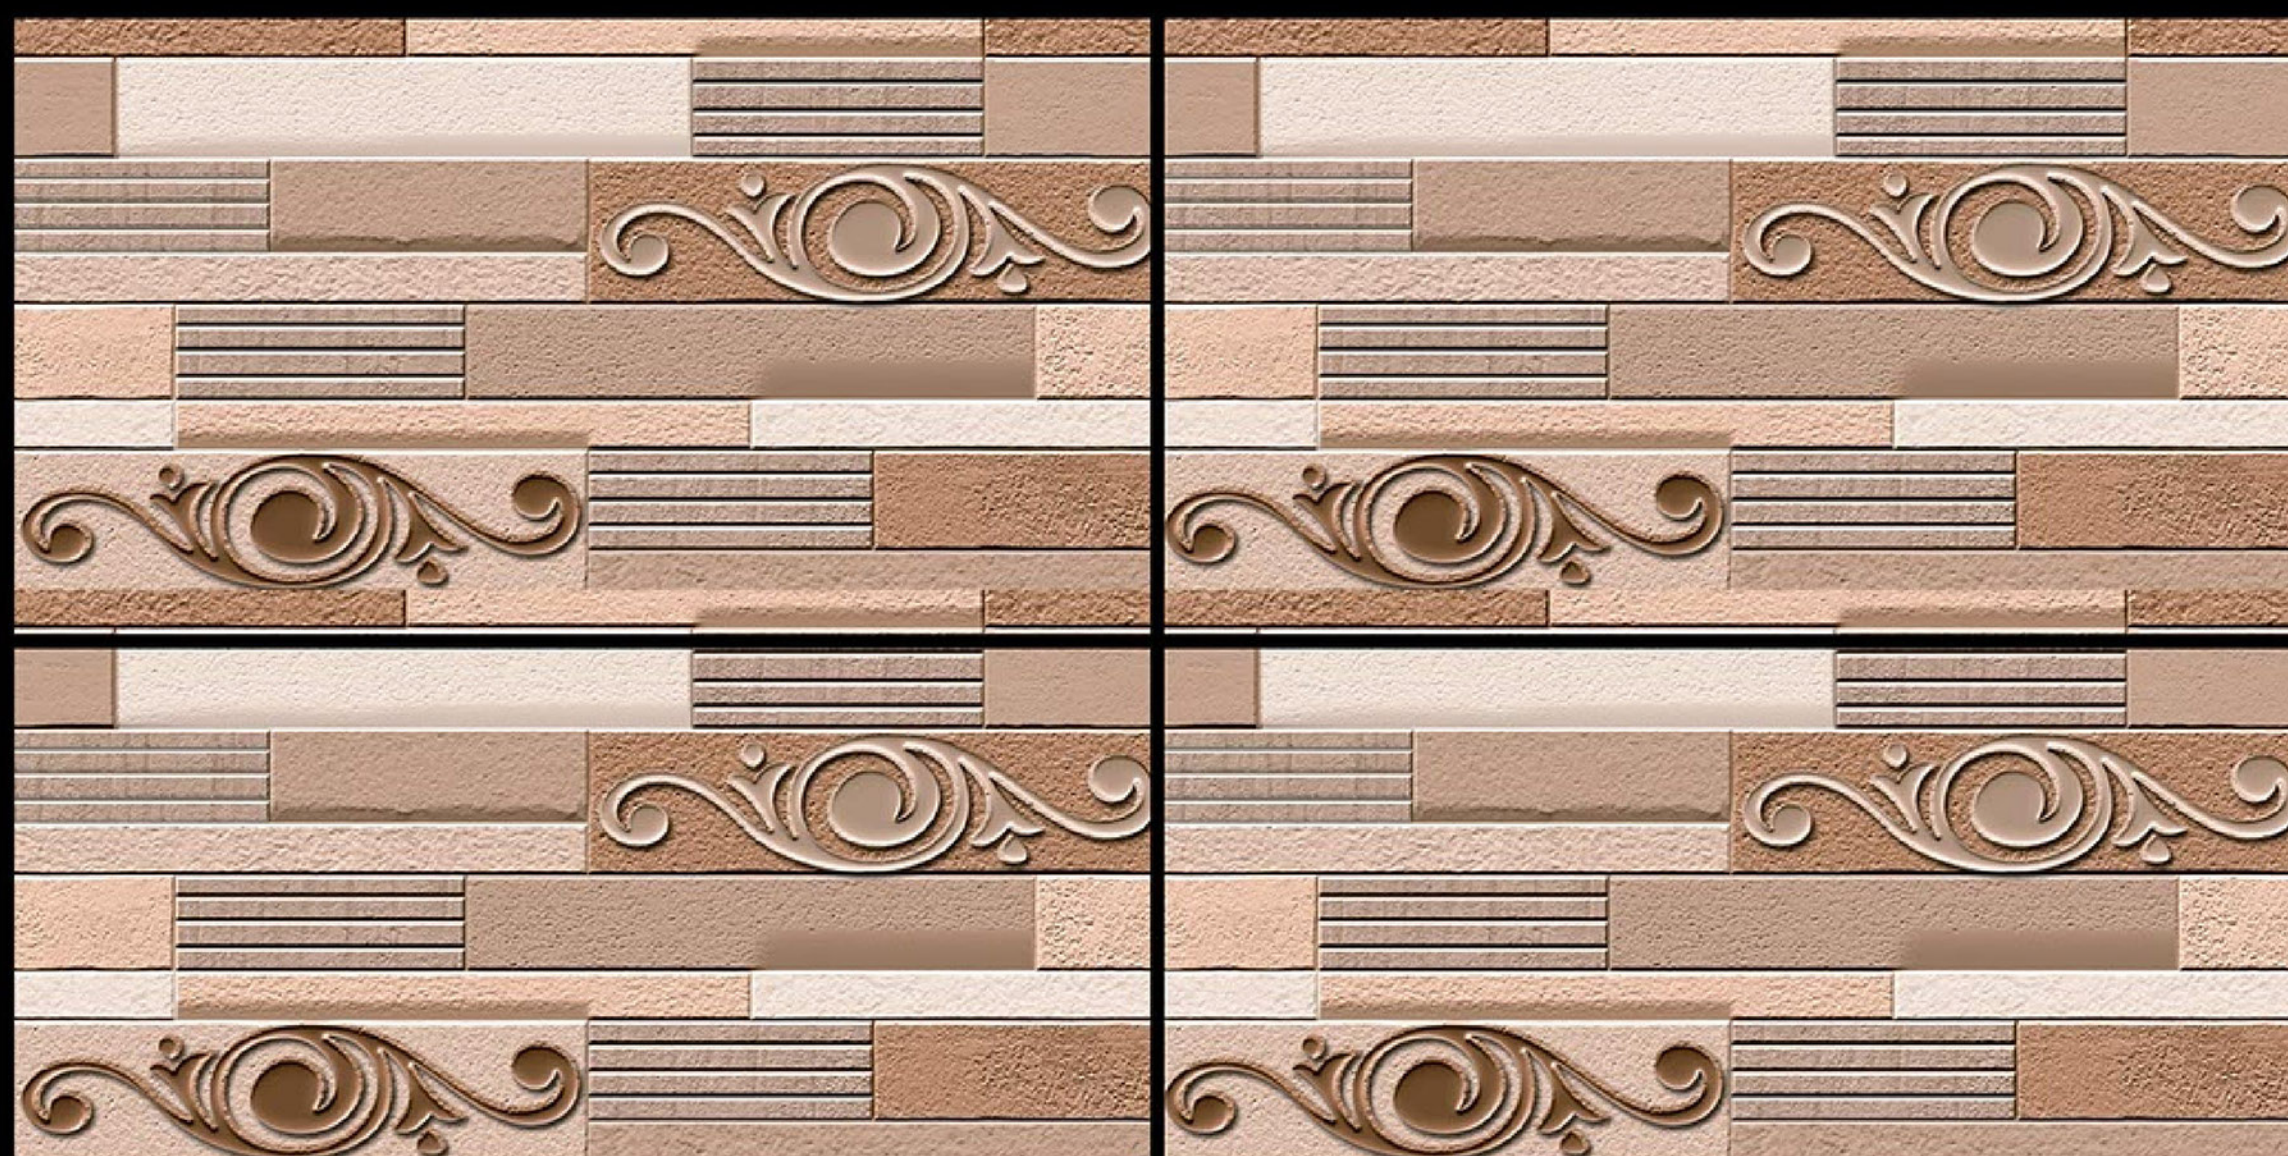

300X600
Matt seires

FONIC

HN-20-10003 NEW