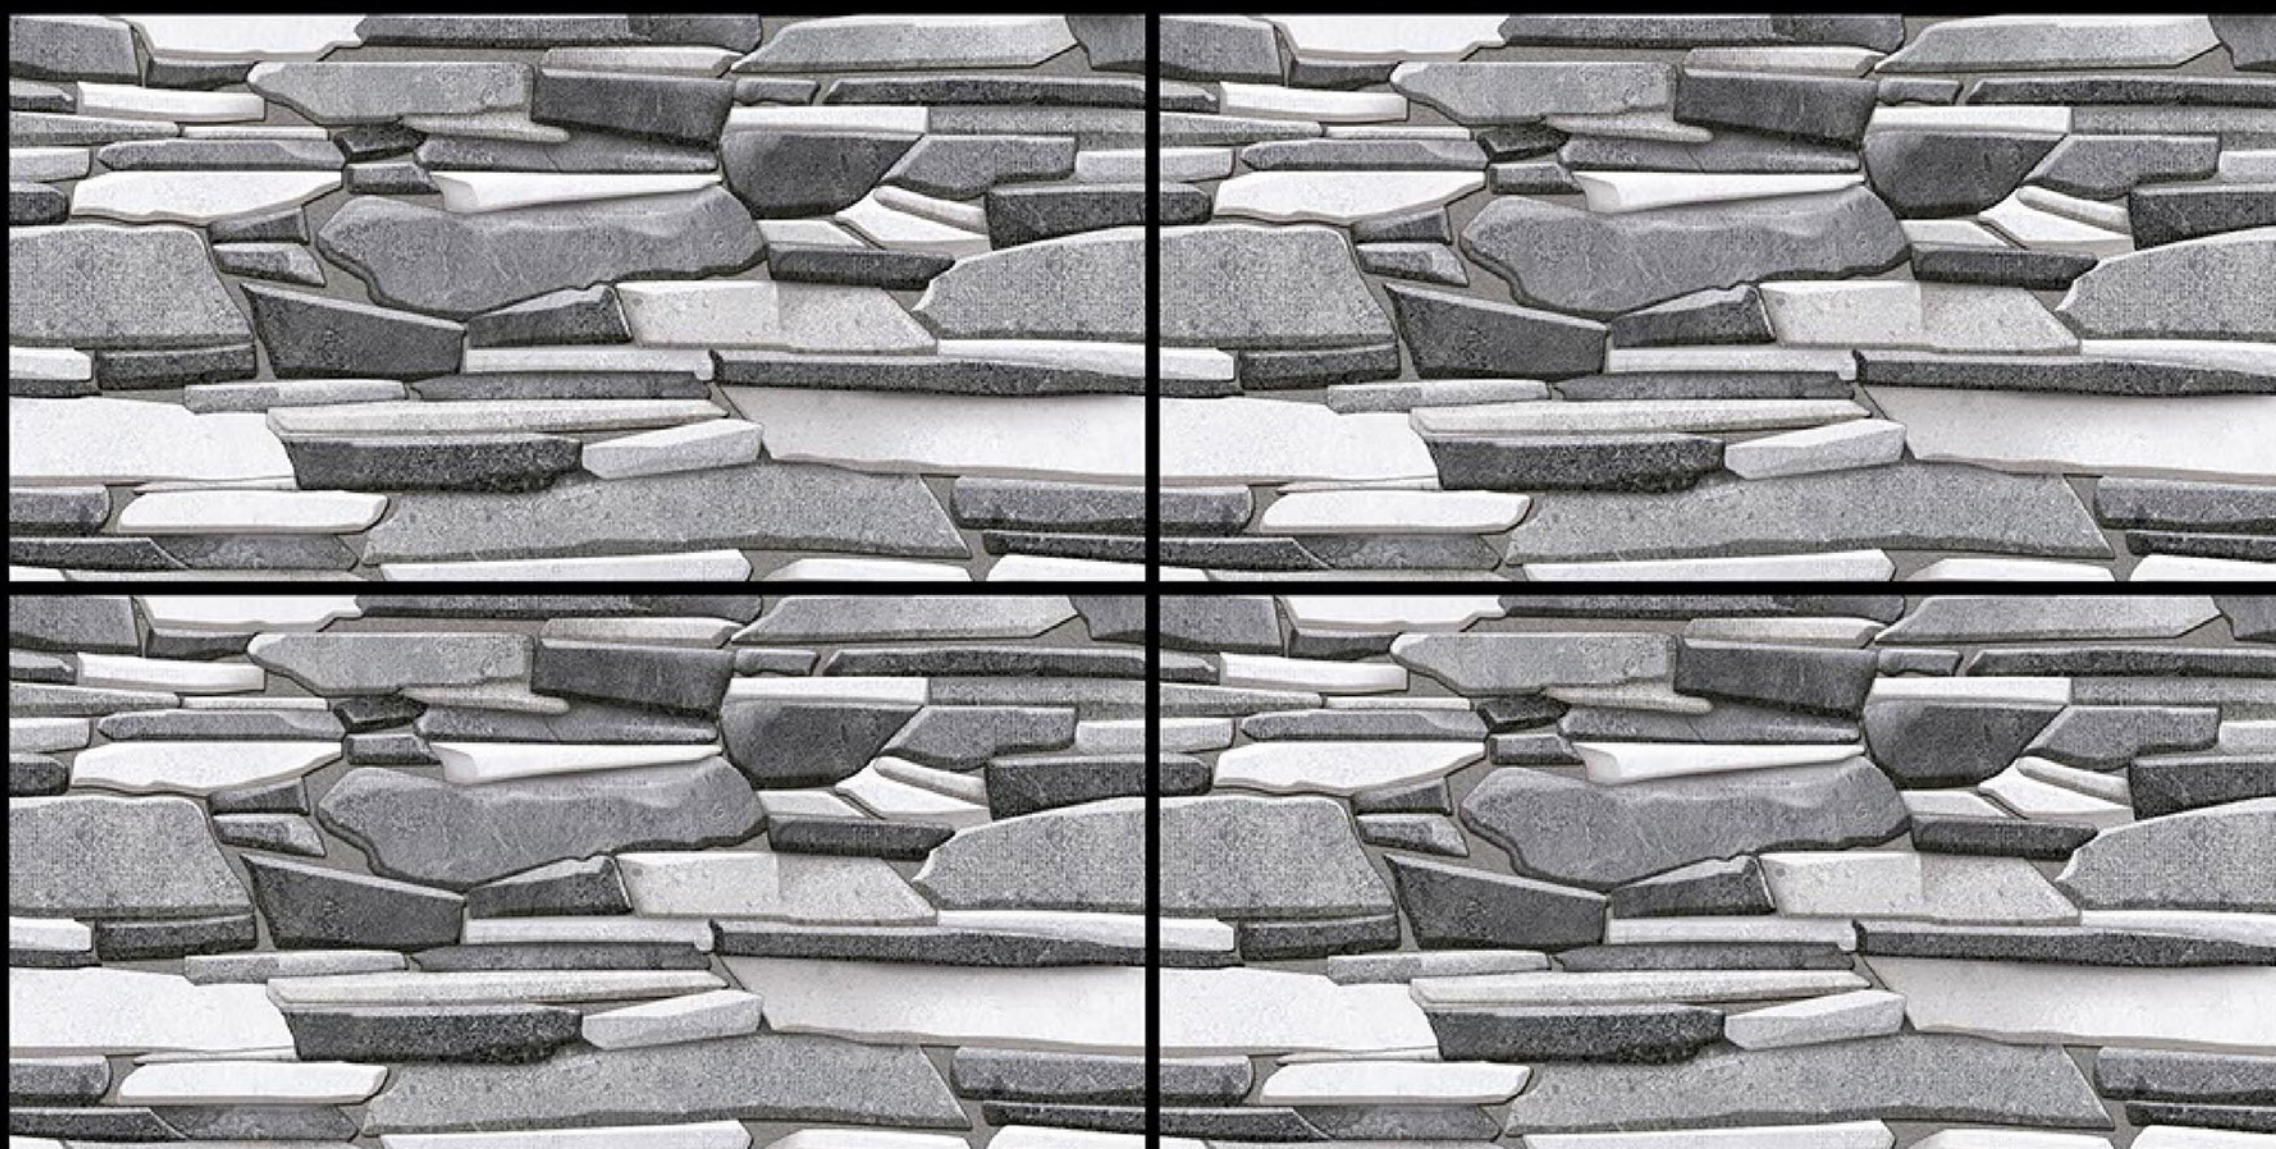

300X600
Matt seires

Fonic

MY-19-10047