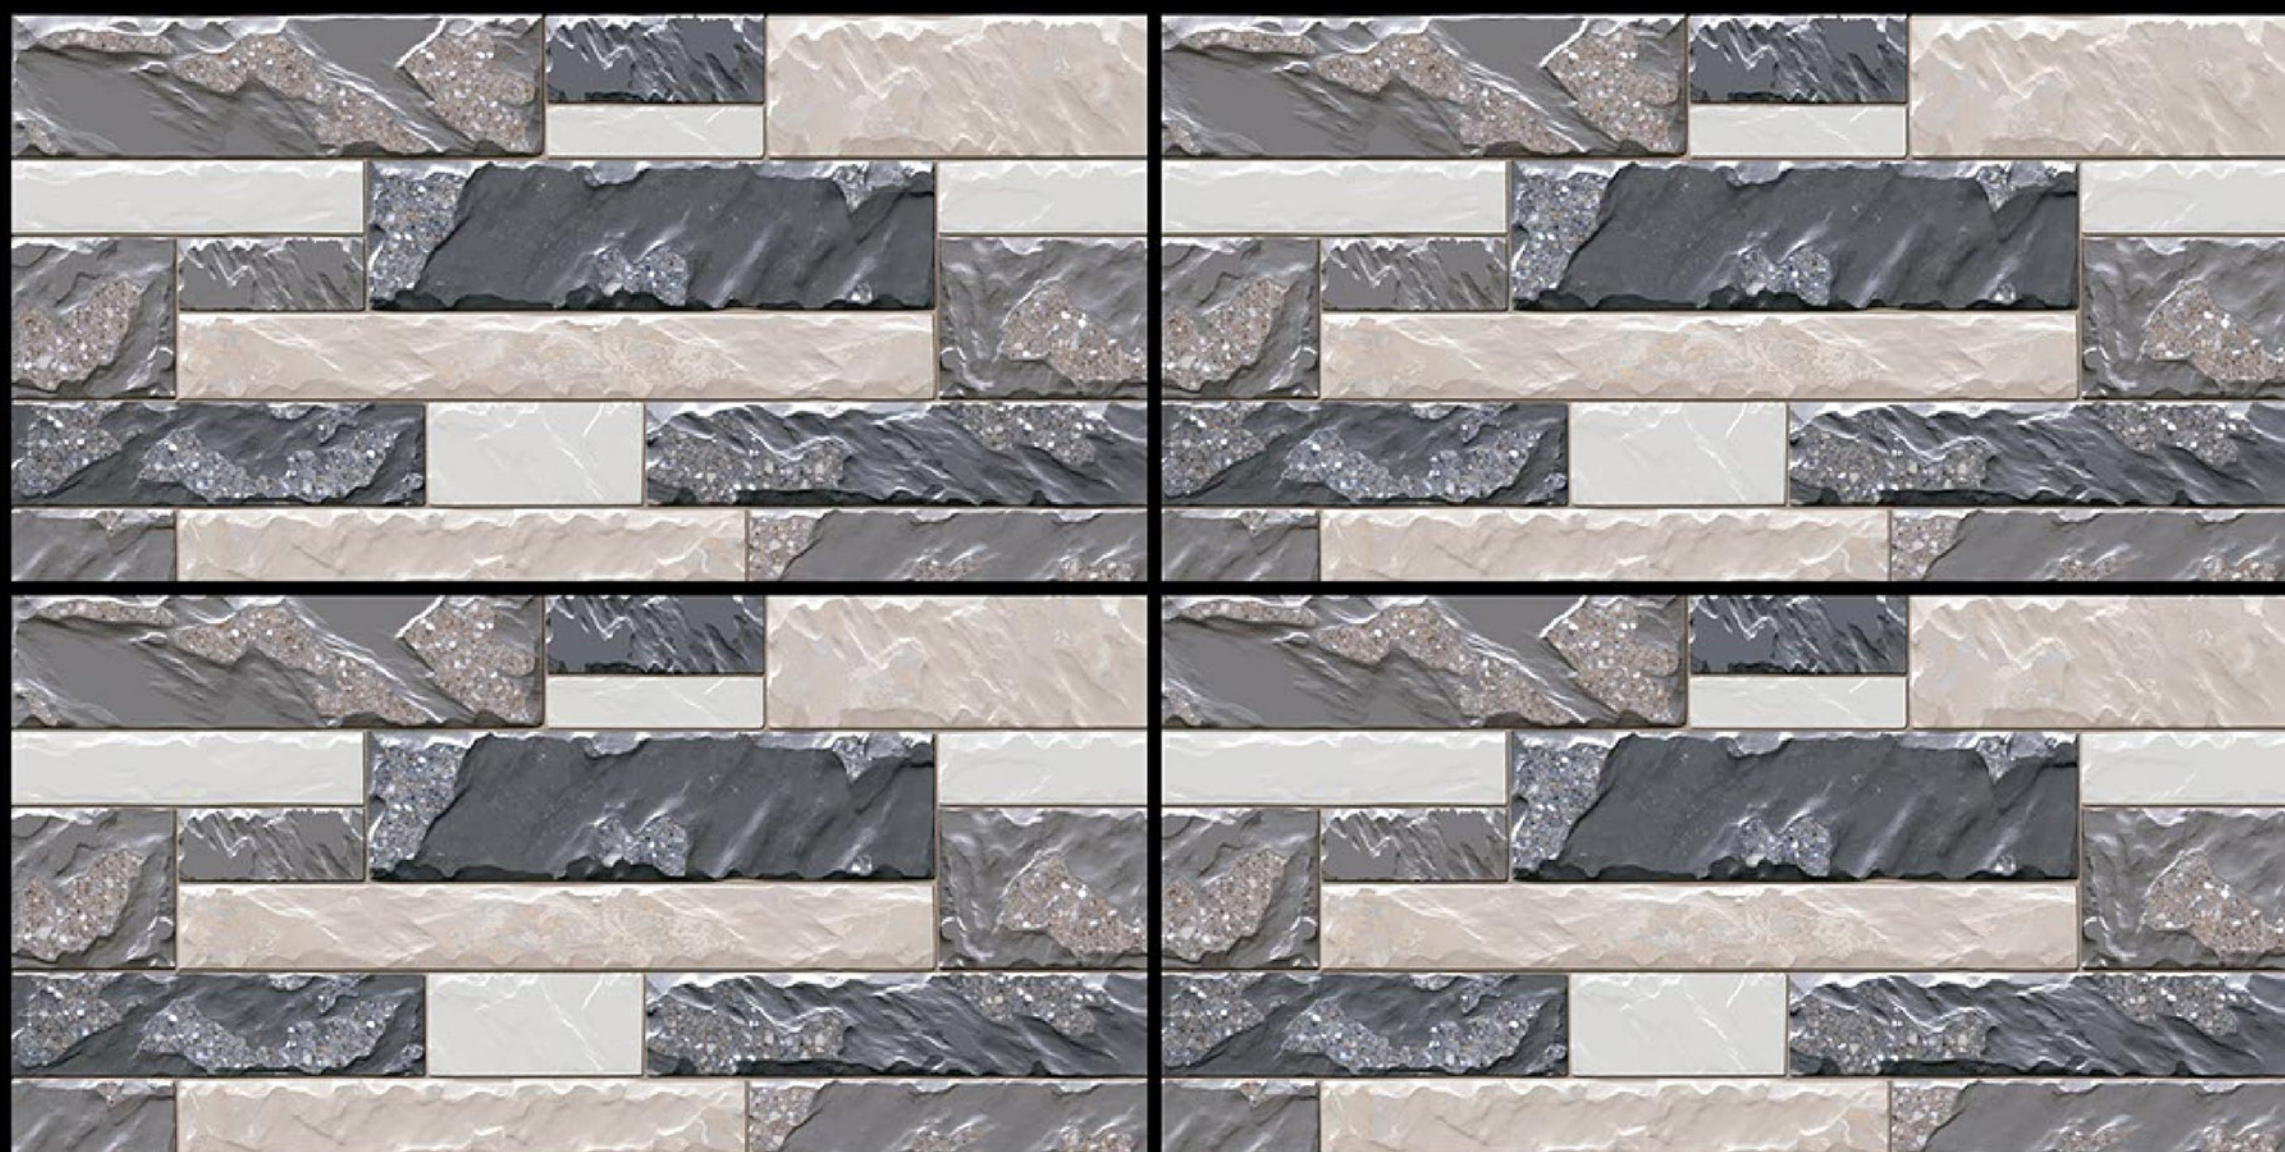

300X600
Matt seires

FONIC

MY-20-10094