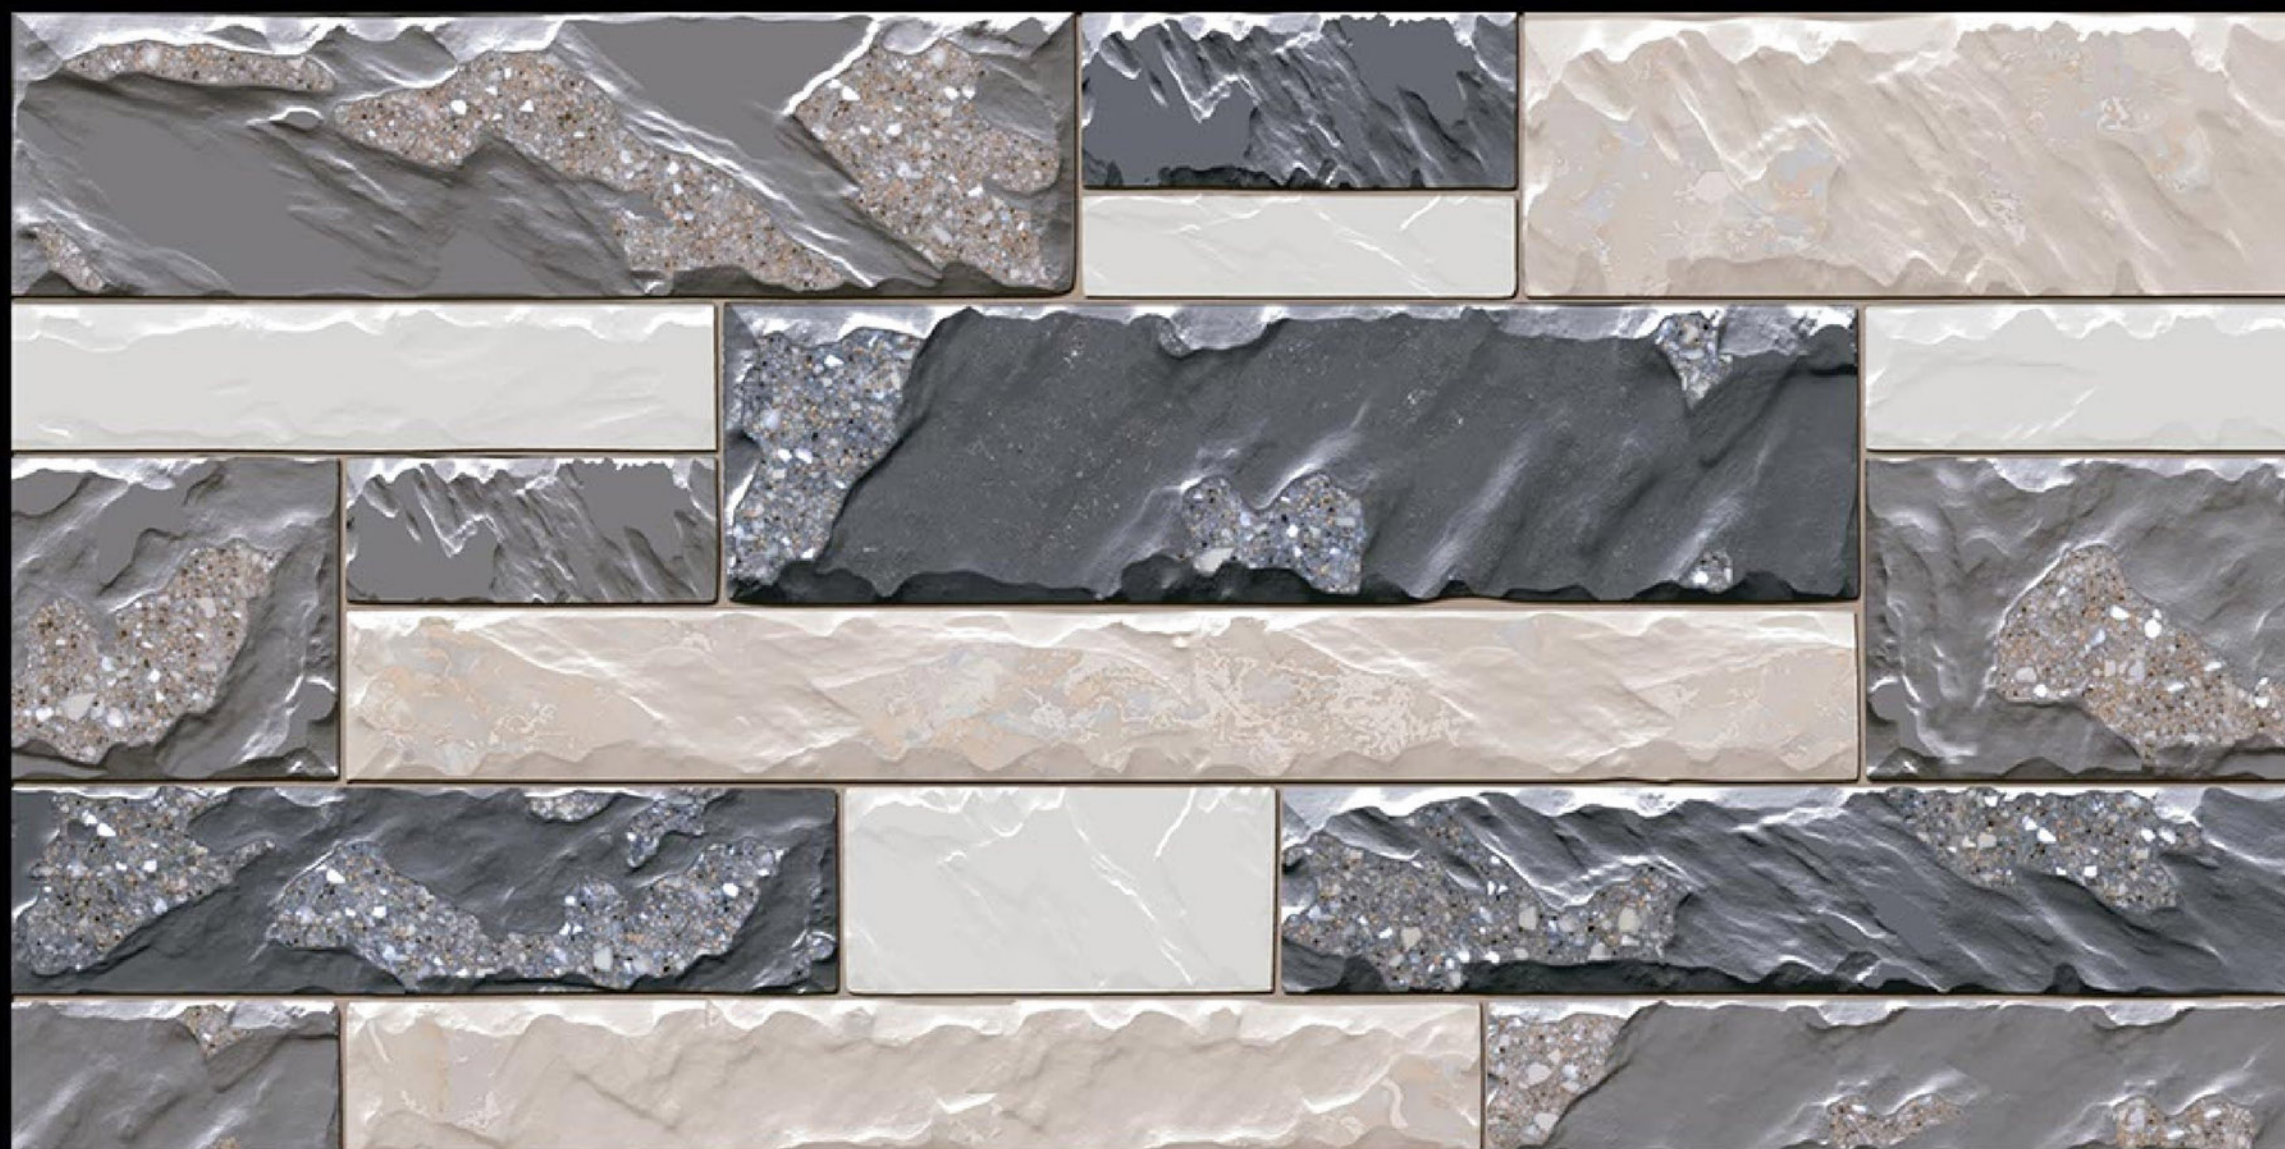

300X600
Matt seires

FONIC

MY-20-10094