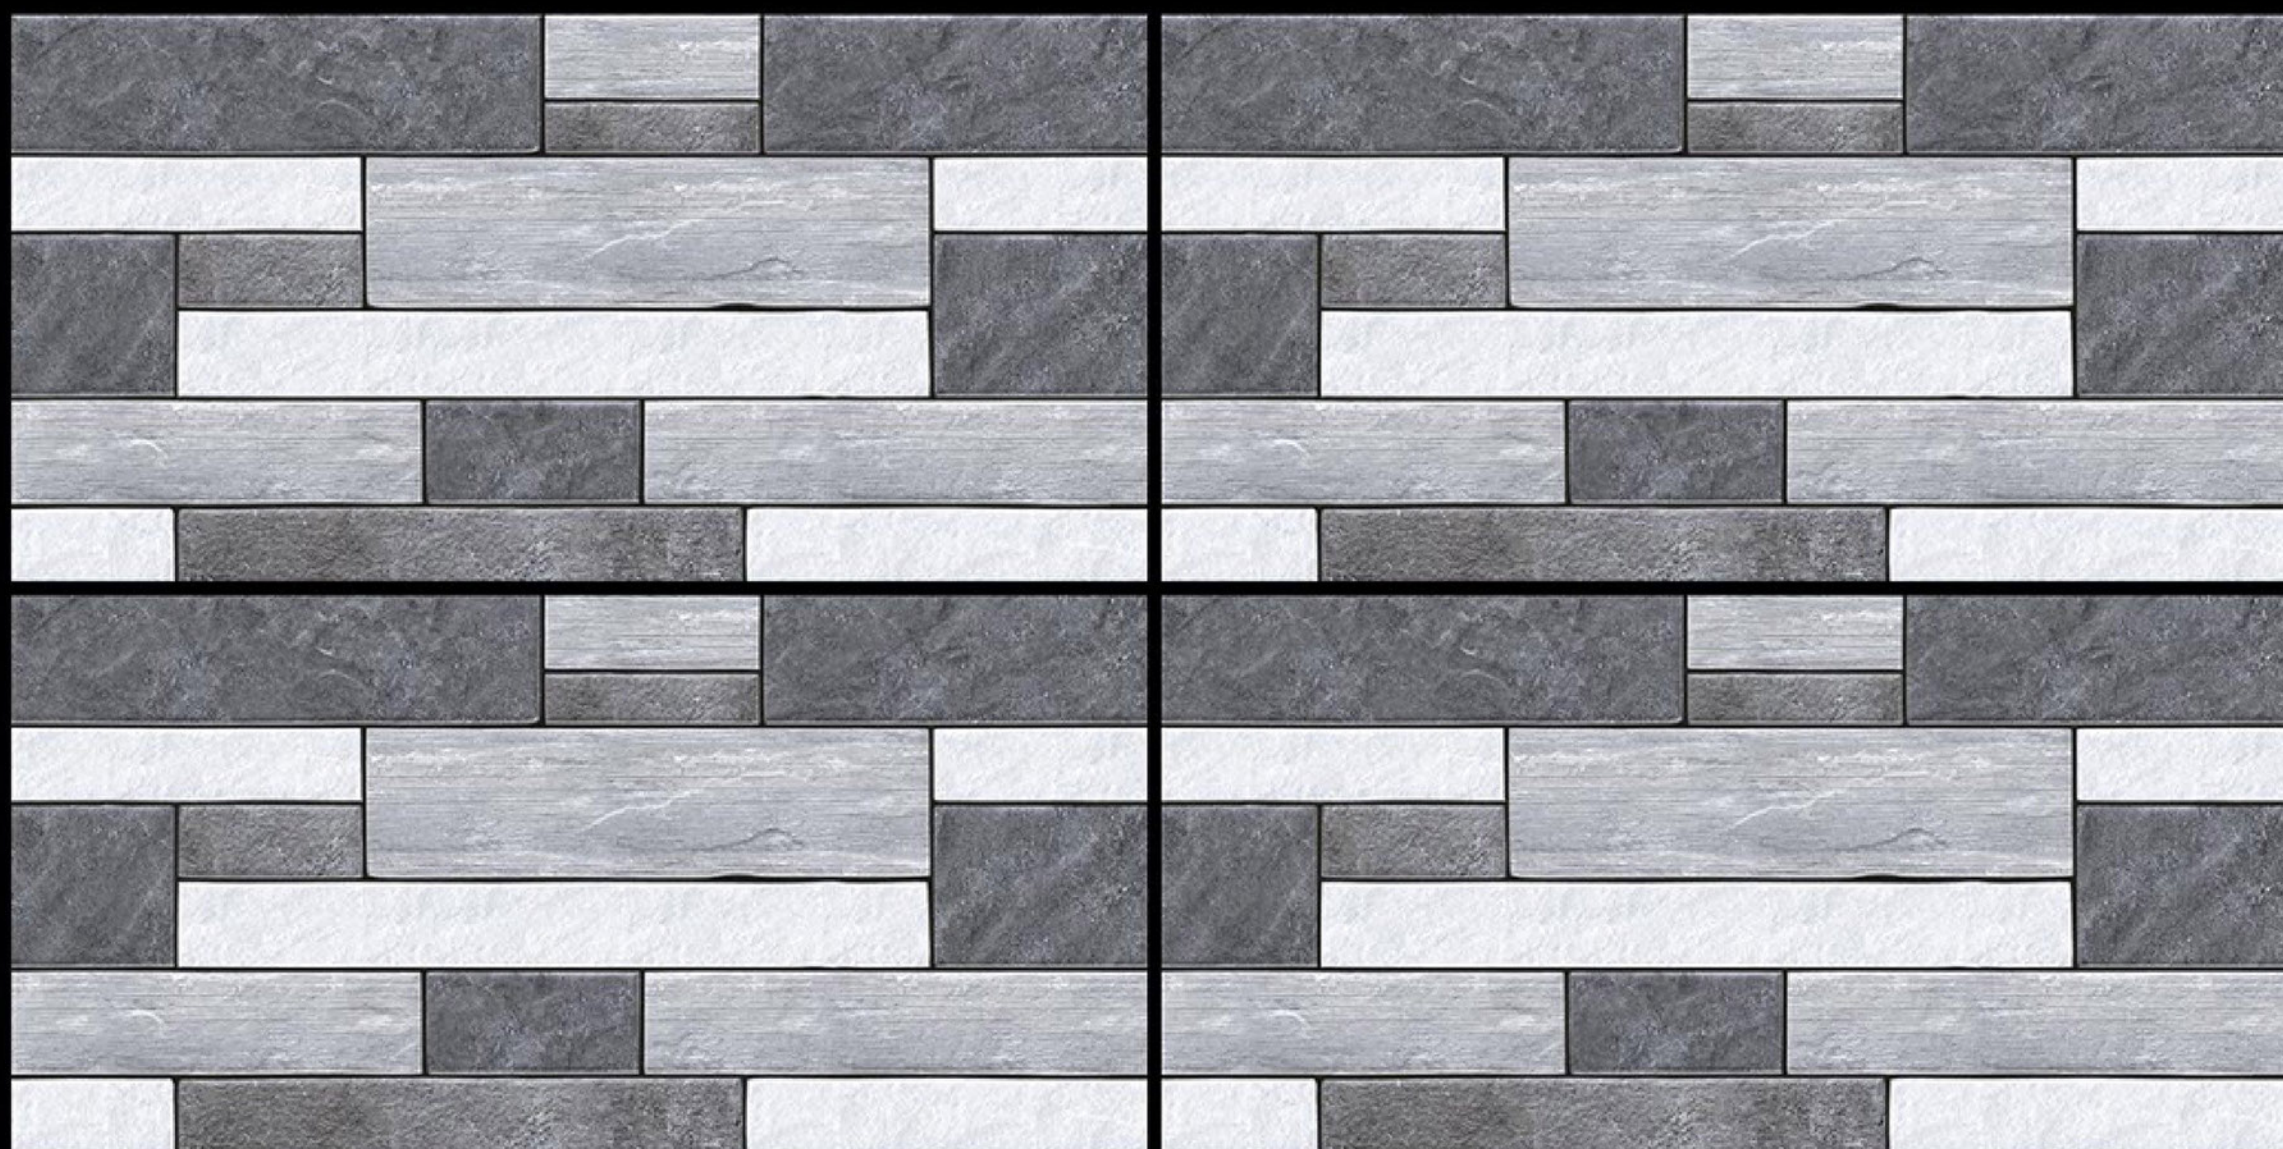

HN-20-10015

300X600
Matt seires

Fonic

MY-19-10030

300X600
Matt seires

Fonic

MY-19-10033

300X600
Matt seires