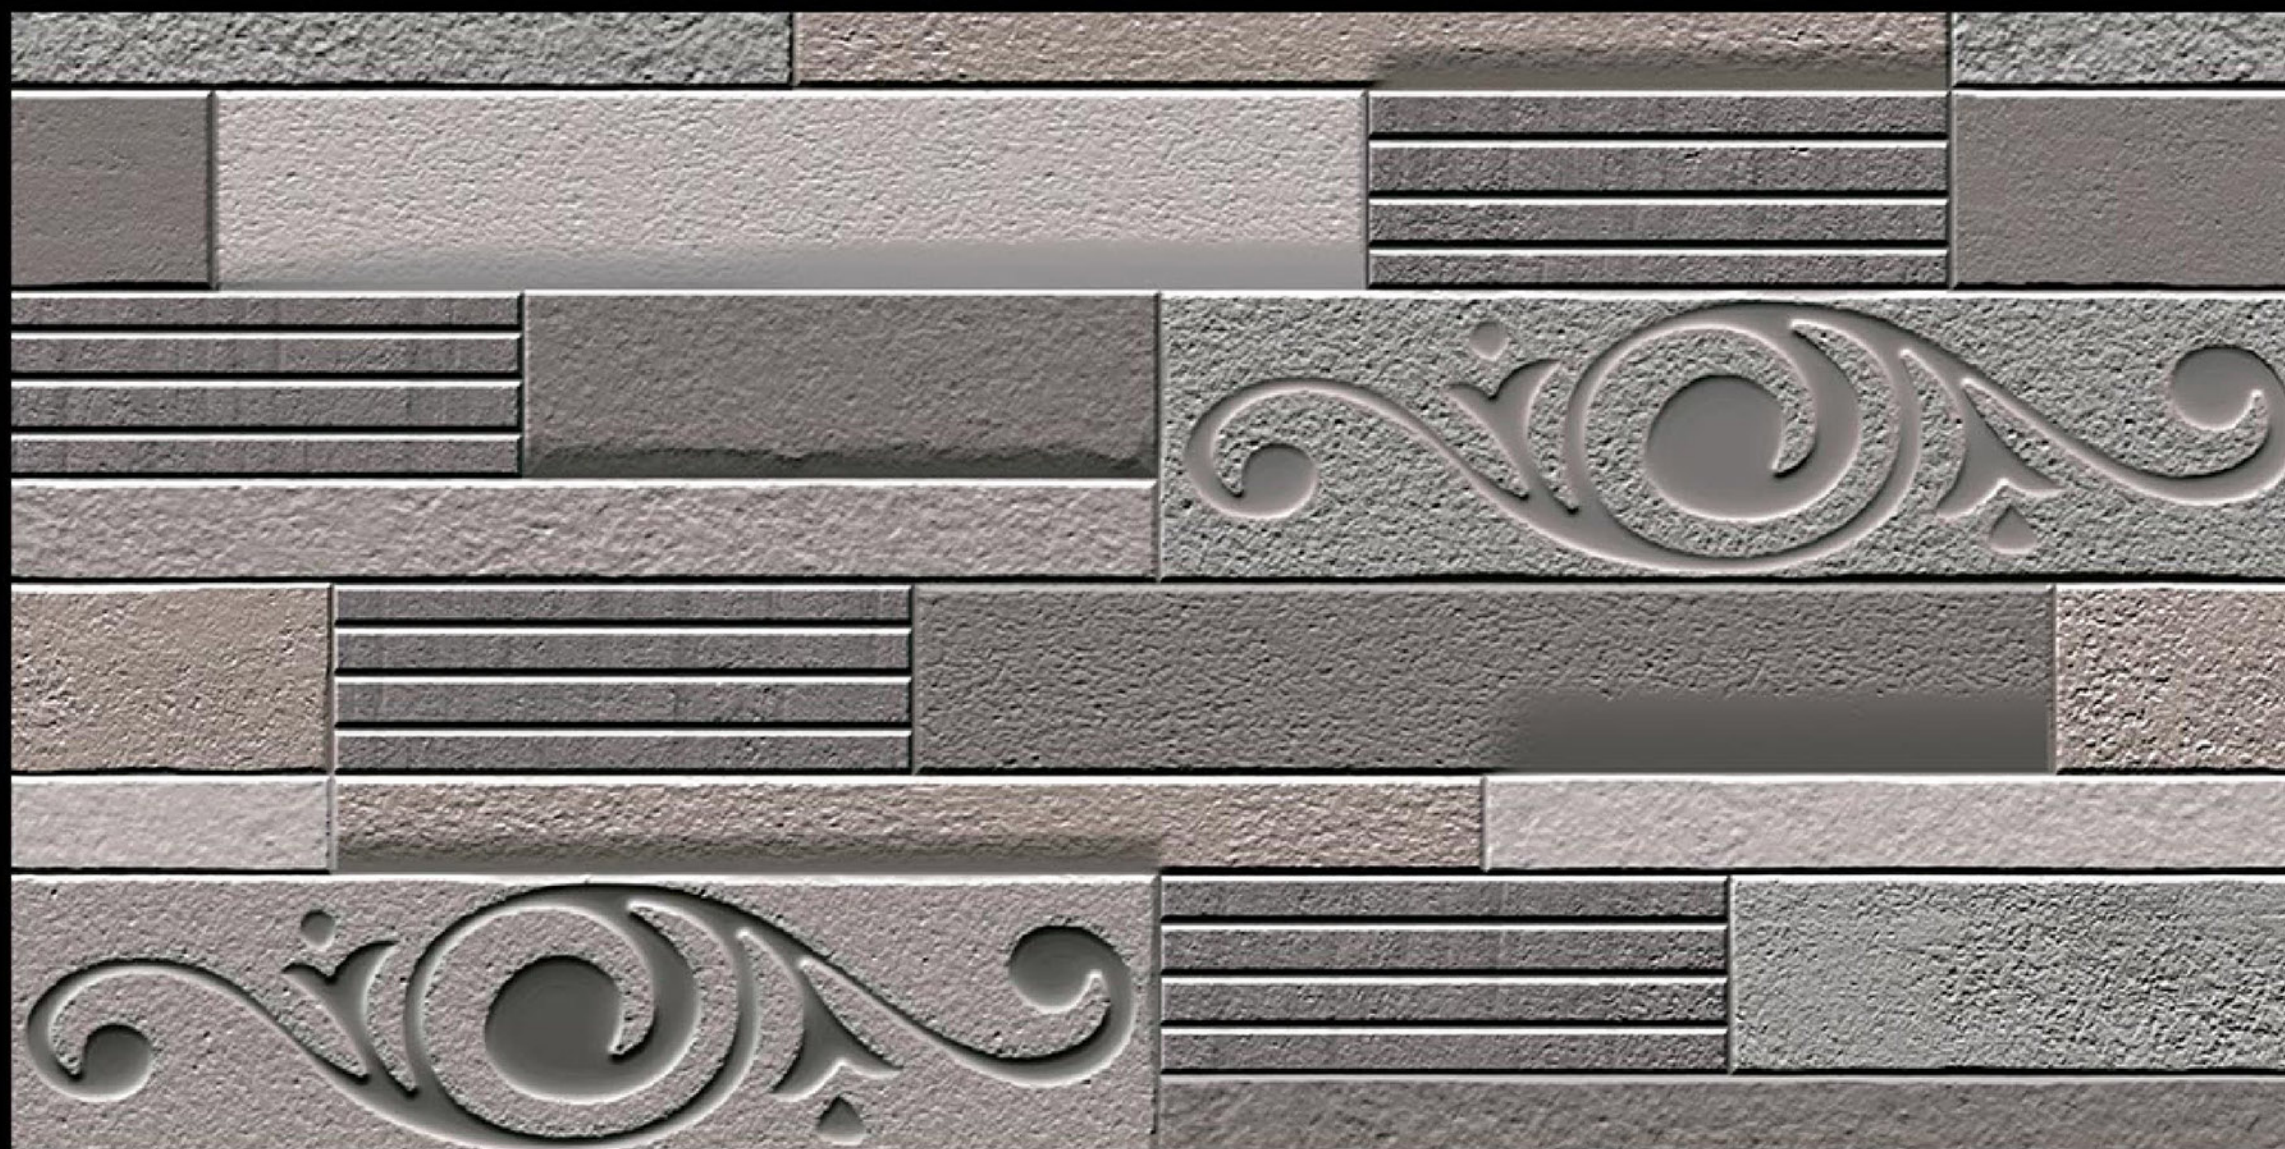

300X600
Matt seires

FONIC

HN-20-10007