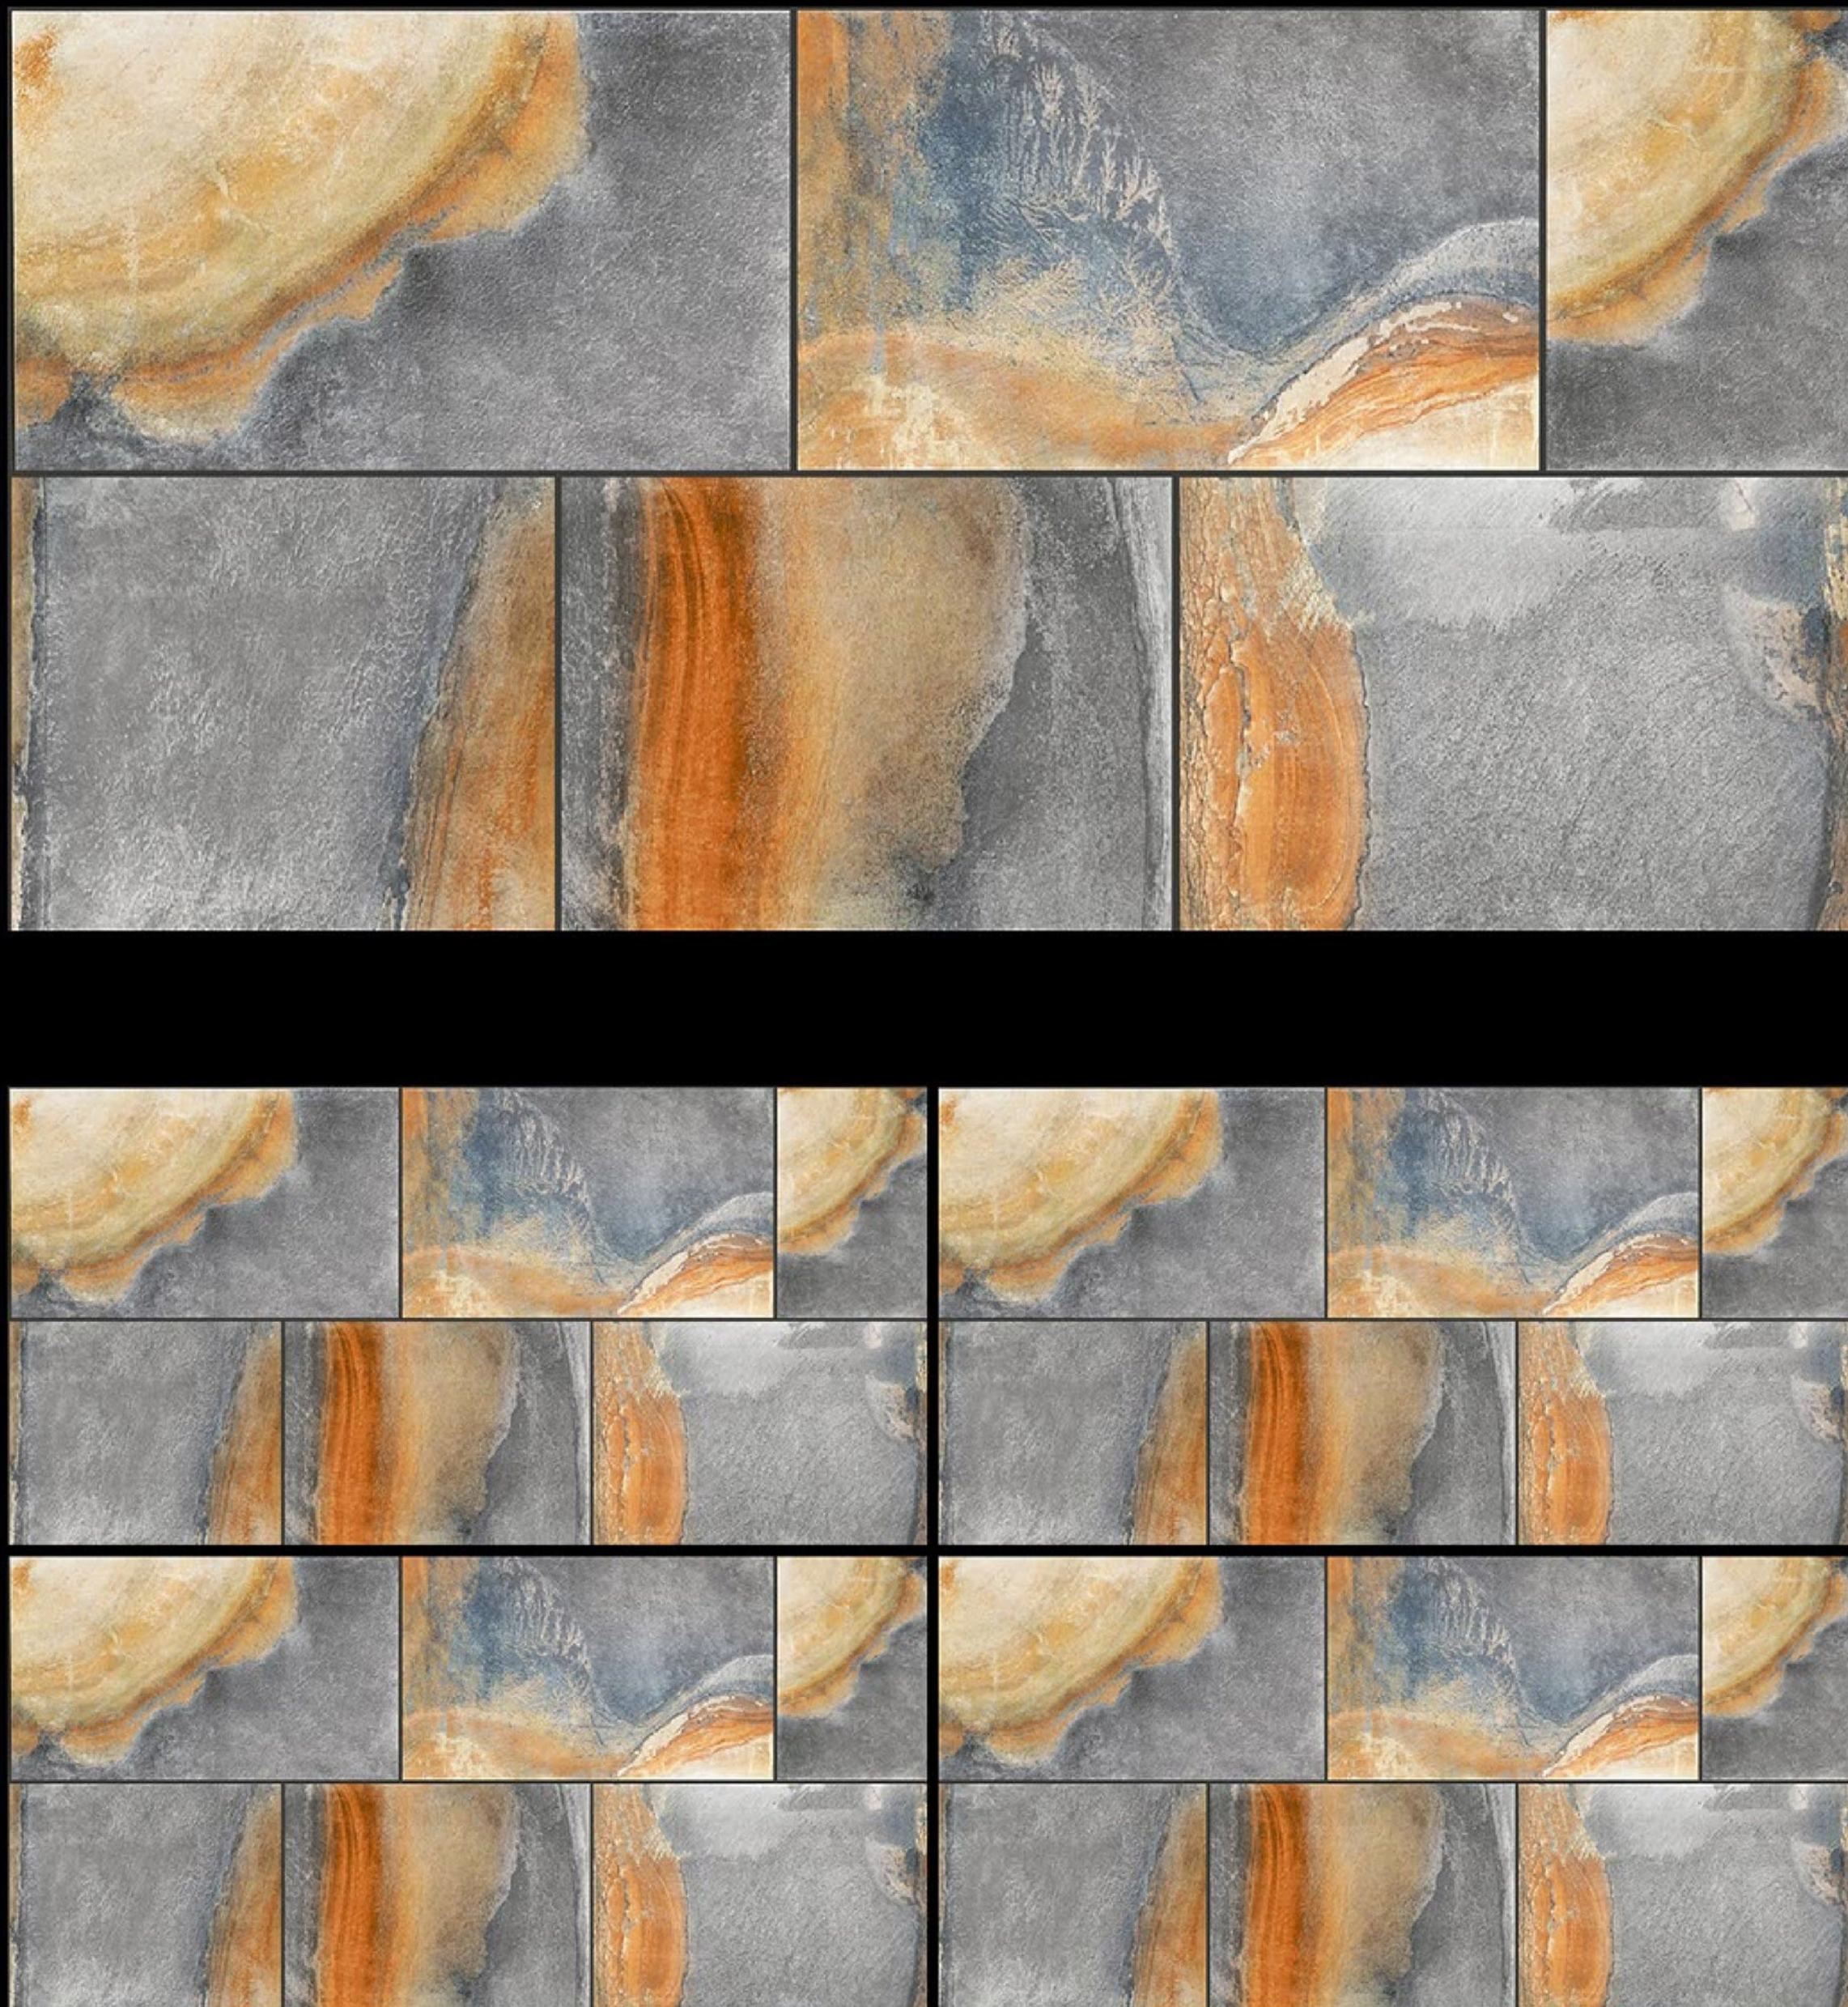

MY-20-10094

300X600
Matt seires

FONIC

MY-20-10103

300X600
Matt seires

FONIC

MY-20-10105

300X600
Matt seires